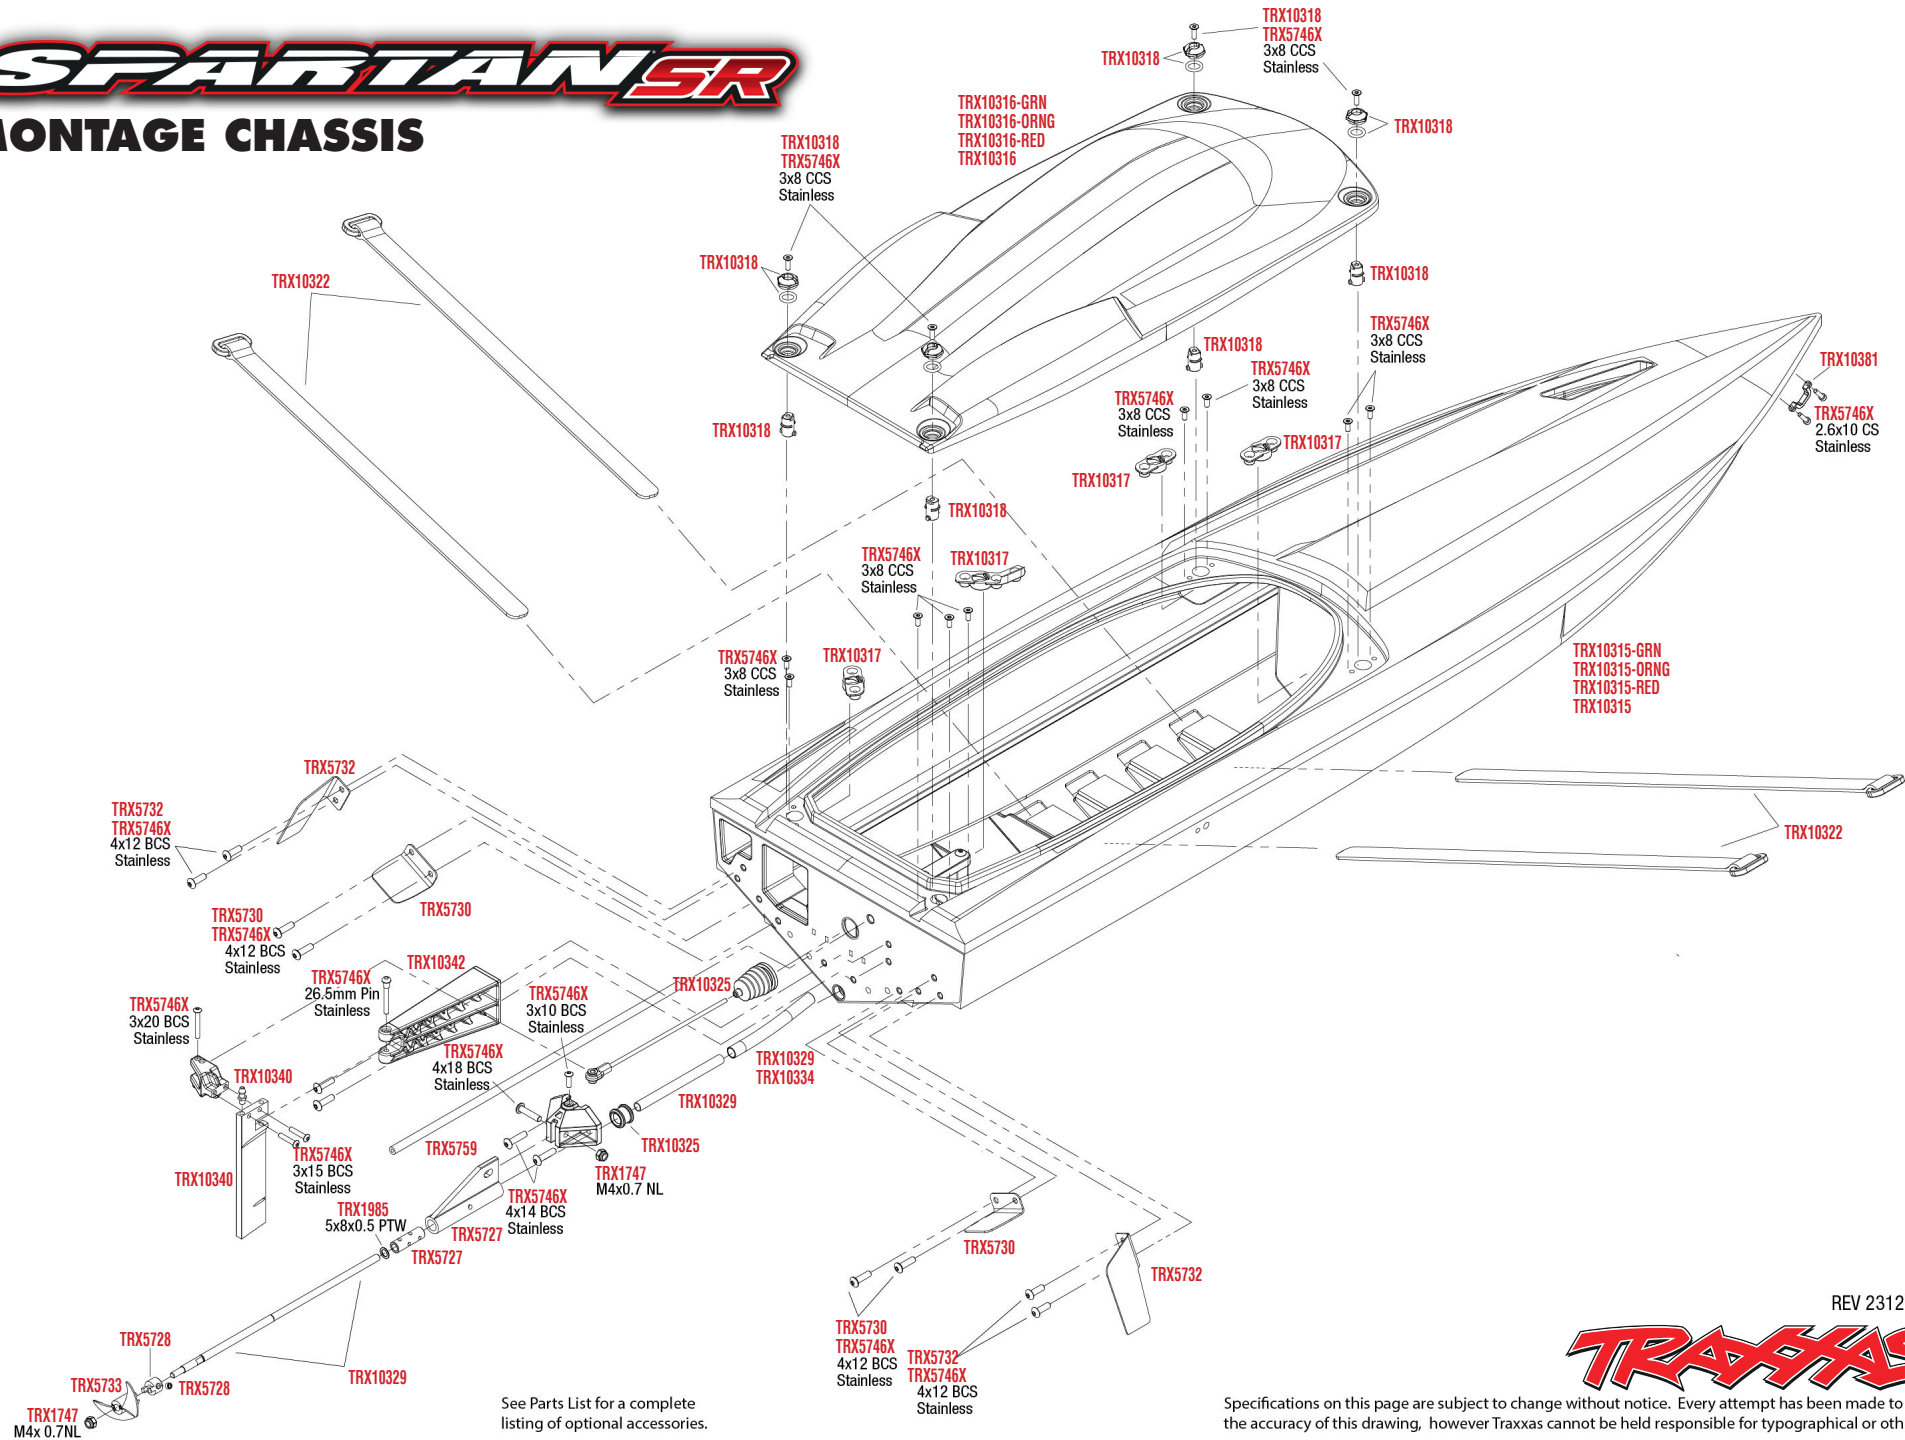

MONTAGE VORNE

See Parts List for a complete listing of optional accessories.

Specifications on this page are subject to change without notice. Every attempt has been made to ensure the accuracy of this drawing, however Traxxas cannot be held responsible for typographical or other errors.

SPARTAN SR

MONTAGE CHASSIS

See Parts List for a complete listing of optional accessories.

REV 231212-R00

Specifications on this page are subject to change without notice. Every attempt has been made to ensure the accuracy of this drawing, however Traxxas cannot be held responsible for typographical or other errors.