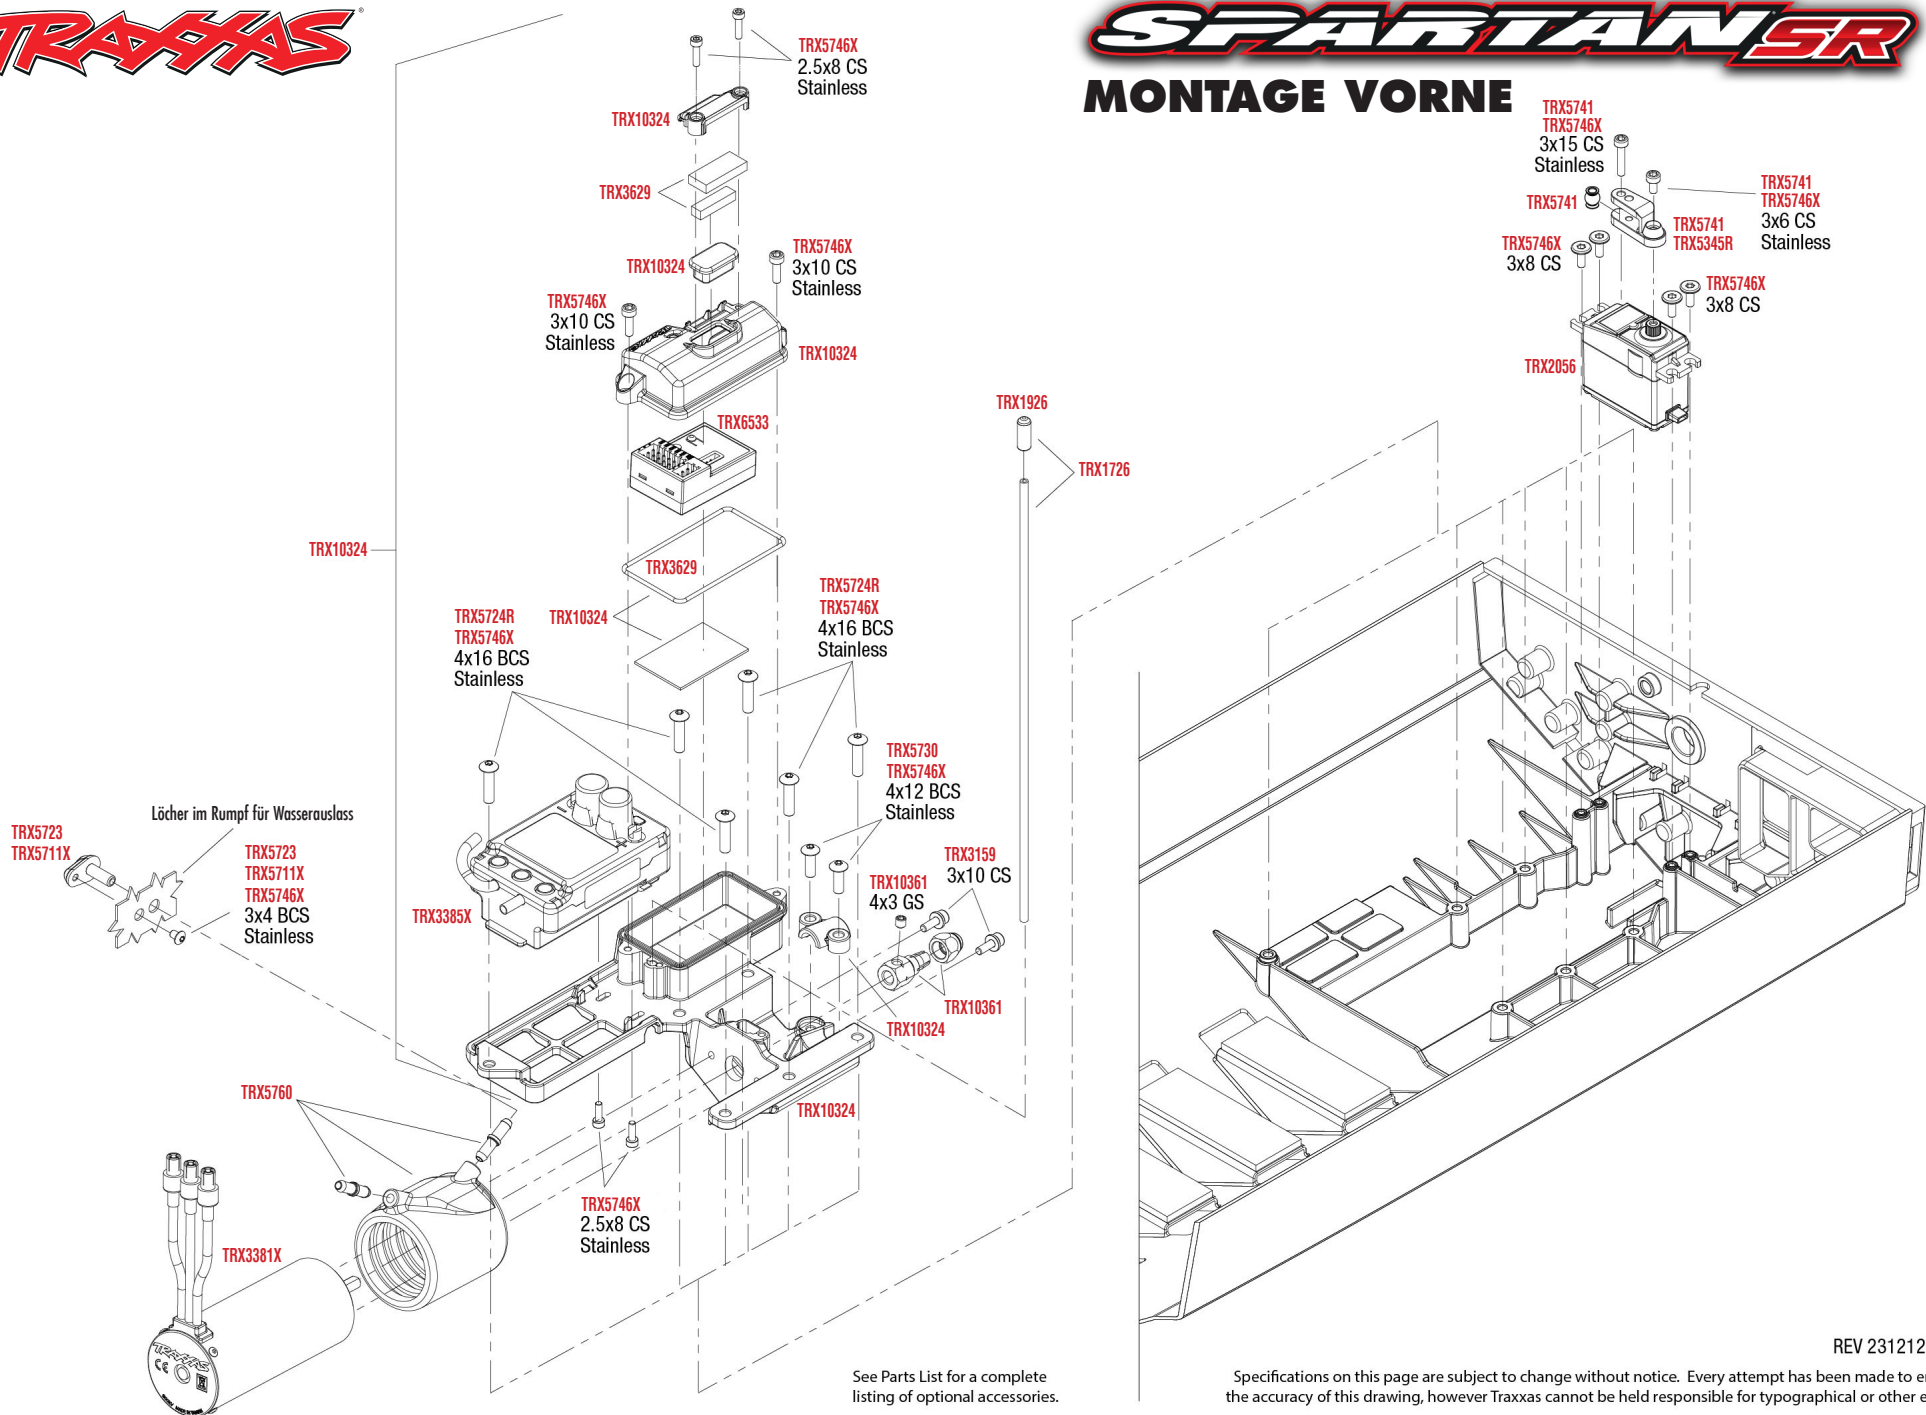

MONTAGE VORNE

See Parts List for a complete listing of optional accessories.

Specifications on this page are subject to change without notice. Every attempt has been made to ensure the accuracy of this drawing, however Traxxas cannot be held responsible for typographical or other errors.

SPARTAN SR

MONTAGE CHASSIS

See Parts List for a complete listing of optional accessories.

REV 231212-R00

Specifications on this page are subject to change without notice. Every attempt has been made to ensure the accuracy of this drawing, however Traxxas cannot be held responsible for typographical or other errors.