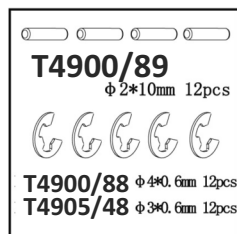

T4906/11

T4903/33

T4903/34

T4900/5A

LISTE DES PIECES DETACHEES - ERSATZTEILE

**PIRATE
SHOOTER**

T2M[®]
RACING PRODUCTS

T4931