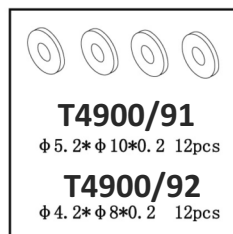

T4906/11

T4903/33

T4903/34

T4900/5A

LISTE DES PIECES DETACHEES - ERSATZTEILE

**PIRATE
SHOOTER**

T2M[®]
RACING PRODUCTS

T4931