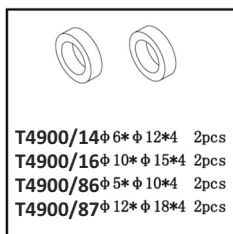

T4906/11

T4903/33

T4903/34

T4900/5A

LISTE DES PIECES DETACHEES - ERSATZTEILE

**PIRATE
SHOOTER**

T2M[®]
RACING PRODUCTS

T4931