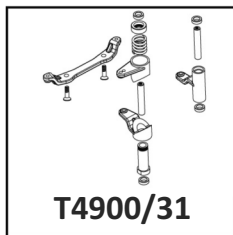

T4906/11

T4903/33

T4903/34

T4900/5A

LISTE DES PIECES DETACHEES - ERSATZTEILE

**PIRATE
SHOOTER**

T2M[®]
RACING PRODUCTS

T4931