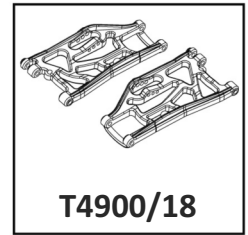

T4906/11

T4903/33

T4903/34

T4900/5A

LISTE DES PIECES DETACHEES - ERSATZTEILE

**PIRATE
SHOOTER**

T2M[®]
RACING PRODUCTS

T4931