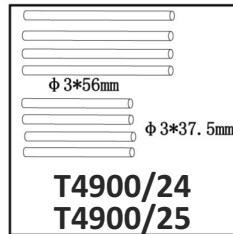

T4906/11

T4903/33

T4903/34

T4900/5A

LISTE DES PIECES DETACHEES - ERSATZTEILE

**PIRATE
SHOOTER**

T2M[®]
RACING PRODUCTS

T4931