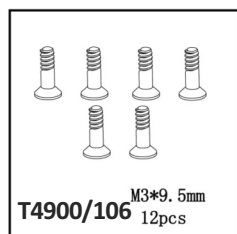

T4906/11

T4903/33

T4903/34

T4900/5A

LISTE DES PIECES DETACHEES - ERSATZTEILE

**PIRATE
SHOOTER**

T2M[®]
RACING PRODUCTS

T4931