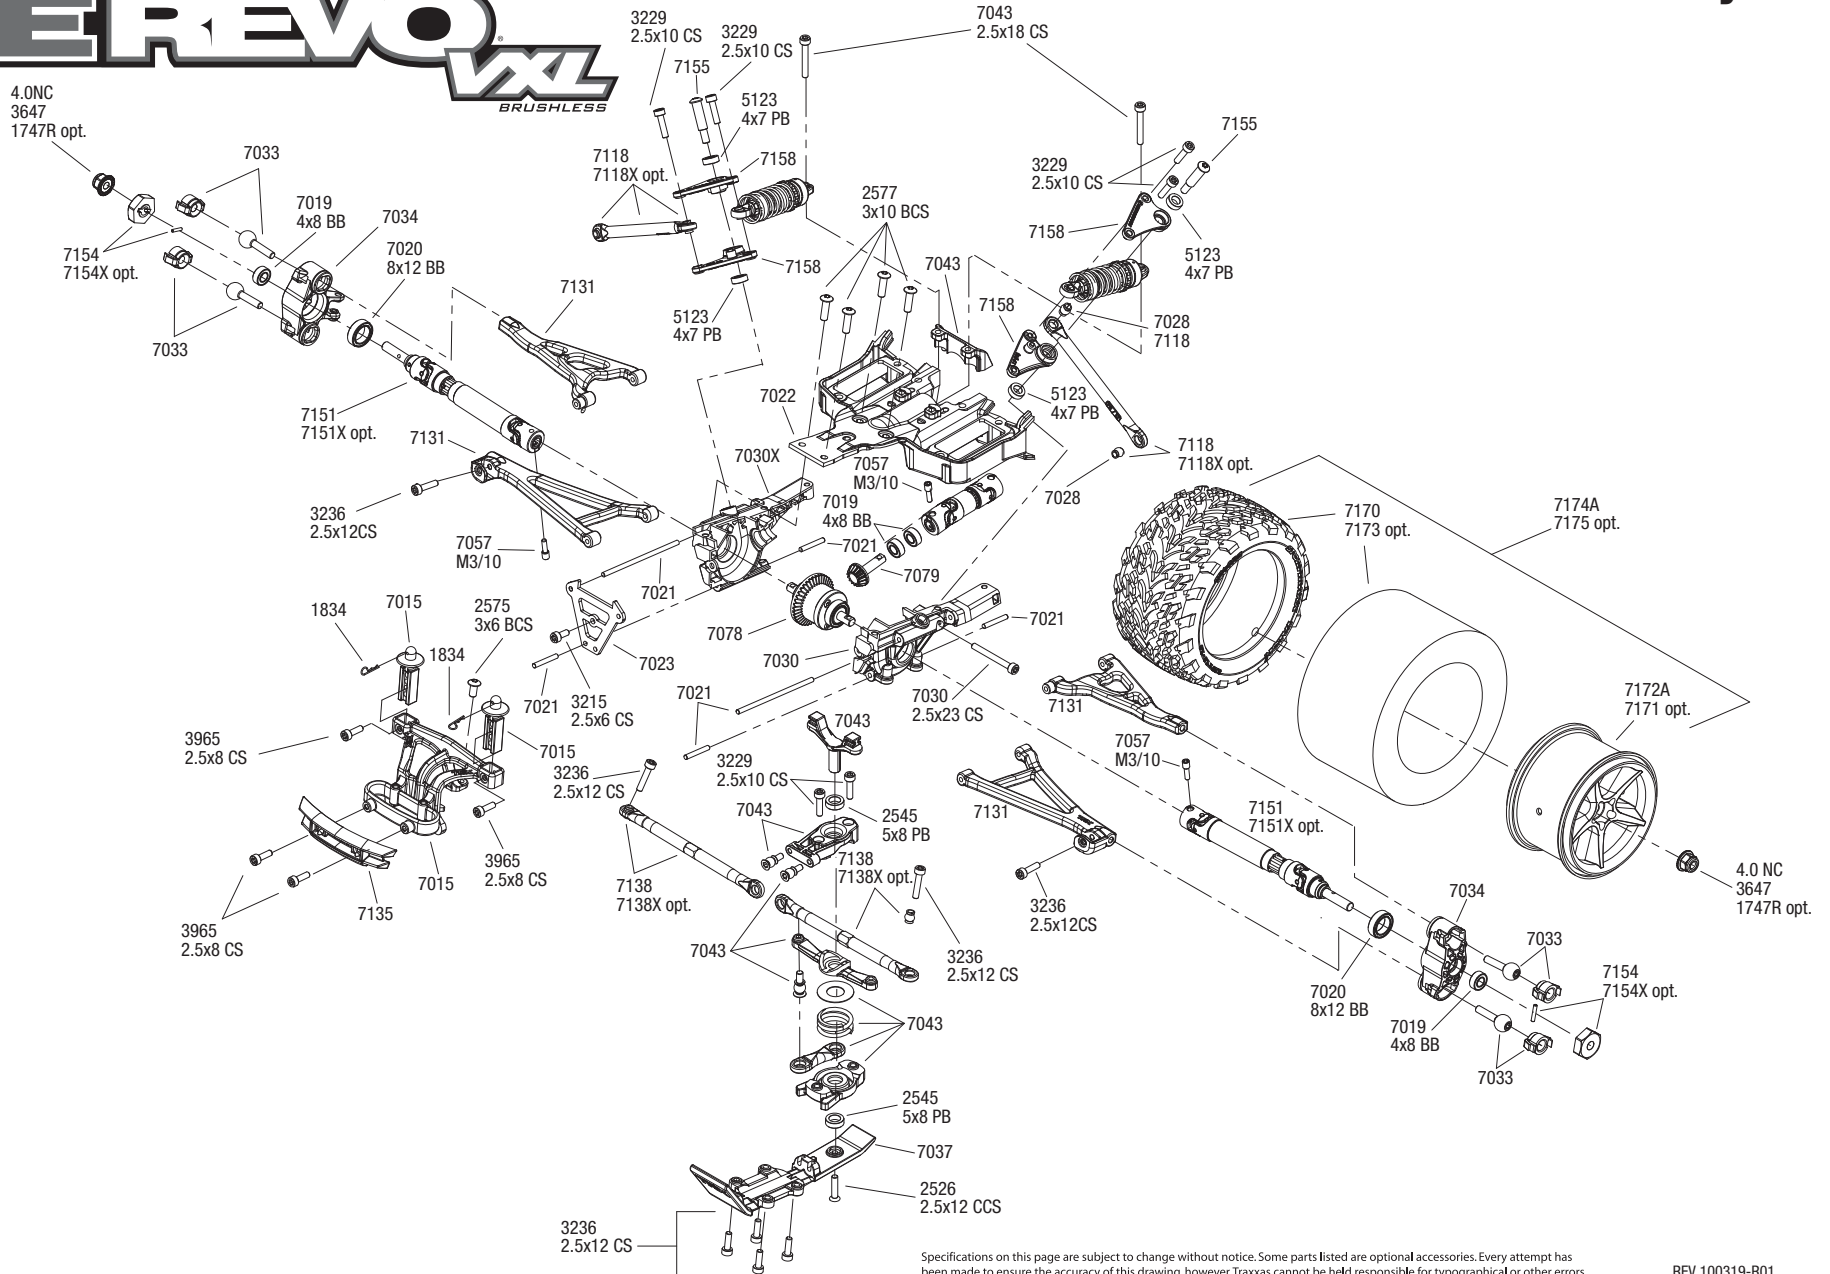

1/16 EREVO^{XL} BRUSHLESS

Front Assembly

REV 100319-R01