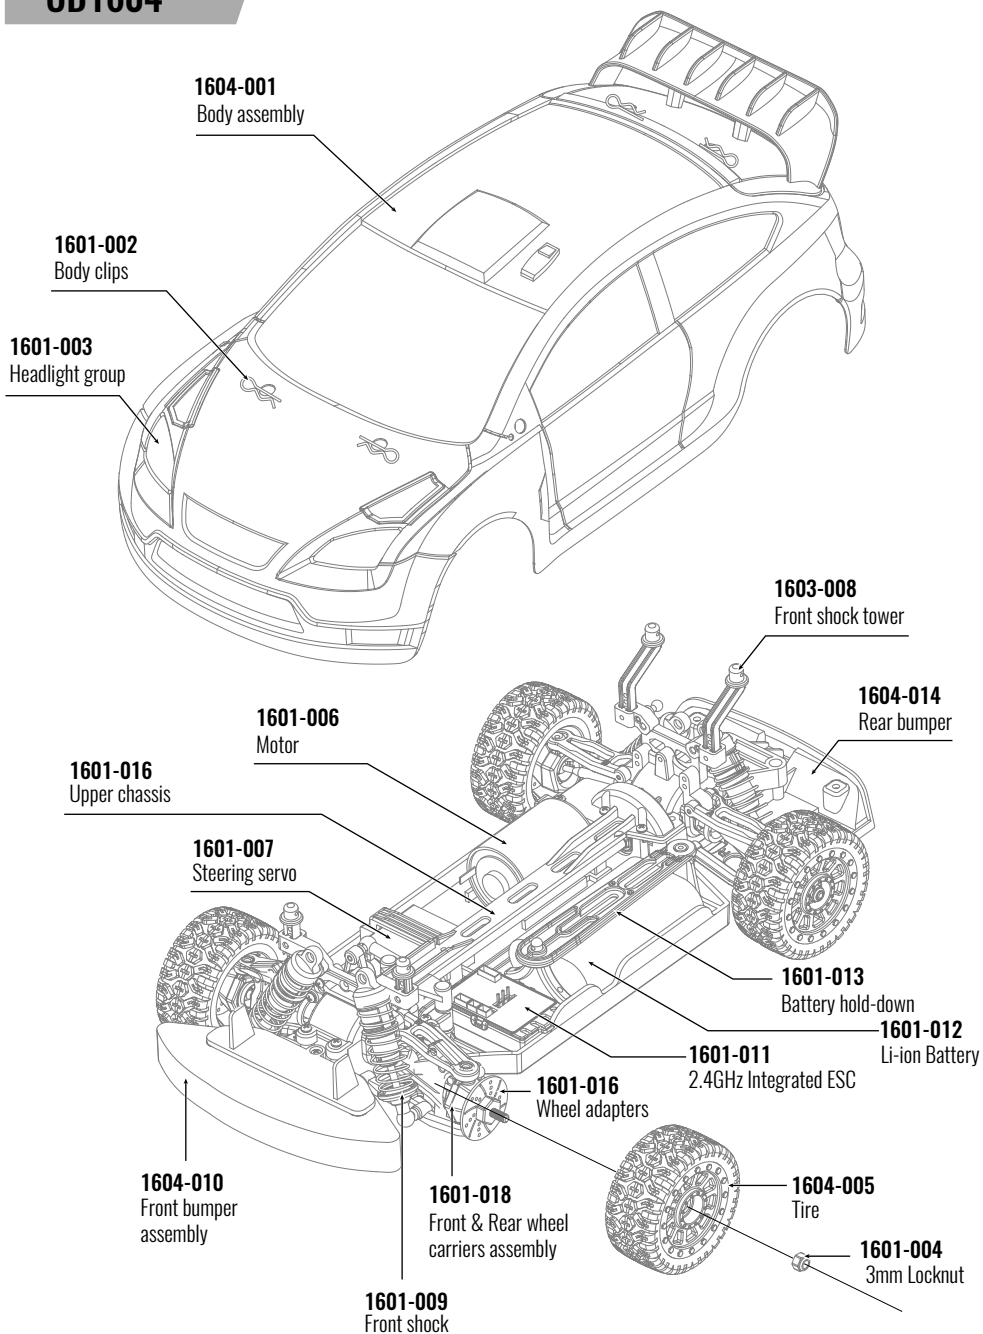

UD1604

Parts exploded view

Screws assembly diagram

1604-014 Top view

1604-014 Bottom view

Buyable accessories

1604-001

Body assembly

1603-008

Front & Rear shock tower assembly

1604-010

Front bumper assembly

1604-014

Rear bumper

1604-005

4

Tire