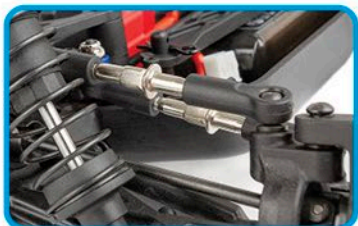

Adjustable turnbuckles and aluminum steering rack

Off road 12mm hex drive white wheels with high-grip racing tires

Three sealed differentials

Front universal driveshafts

Threaded, coil-over shock absorbers