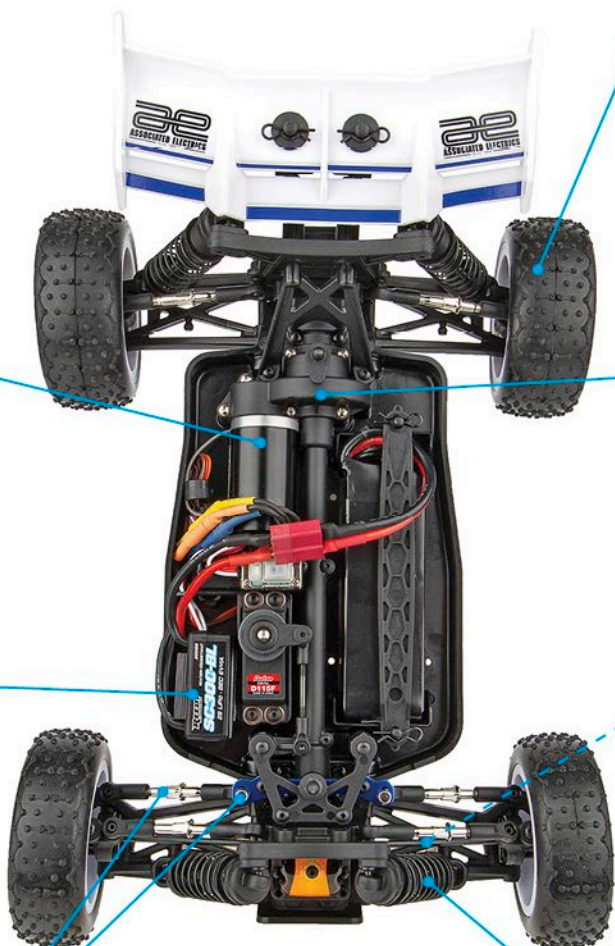

Additional features include three sealed differentials, aluminum steering rack, and lightweight aluminum center driveshaft. With the Reflex 14B Ongaro RTR you can now have big performance in a small scale Ready-To-Run package!

Reflex[™] HB

OFF ROAD BUGGY

New RC8B4e Gamma style molded body with Davide Ongaro race-inspired paint scheme

Powerful Reedy 4500kV brushless motor

Water-resistant high-power Reedy brushless ESC with T-plug connector

Adjustable turnbuckles and aluminum steering rack

Off road 12mm hex drive white wheels with high-grip racing tires

Three sealed differentials

Front universal driveshafts

Threaded, coil-over shock absorbers

Due to ongoing R&D, photos may not match final vehicle. #20185C vehicle shown on these pages equipped with items NOT included in #20185: Reedy battery.

MORE FEATURES

- New RC8B4e Gamma-style molded body with Davide Ongaro race-inspired paint scheme
- 2.4GHz 2-channel radio system
- High-Torque digital servo with spring-style servo saver
- Powerful Reedy 4500kV brushless motor
- Water-resistant, high-power Reedy brushless speed control with T-plug connector
- Three sealed differentials
- Threaded coil-over shock absorbers
- Adjustable turnbuckles
- Adjustable inserts for caster blocks and rear hubs
- Aluminum steering rack
- Front universal driveshafts
- Molded tub chassis with covered center driveshaft
- Aluminum center driveshaft
- 12mm drive hexes