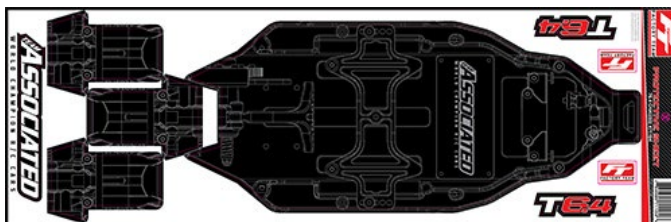

#71184 RC10T6.4 FT Chassis Protective Sheet, printed