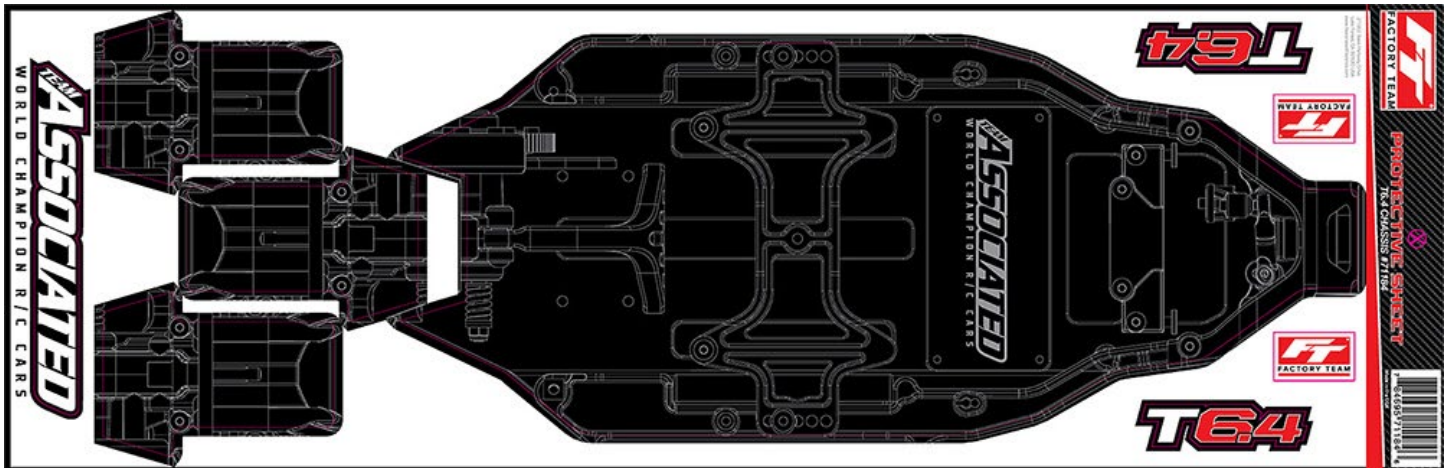

For Immediate Release: August 9, 2023

New! Chassis Protective Sheets for the RC10T6.4 and RC10SC6.4

(Pictured: #71184 RC10T6.4 FT Chassis Protective Sheet, printed.)

Whether you race indoor or outdoor, protecting your chassis from premature wear will improve its lifespan and help maintain performance. These new Factory Team pre-cut chassis sheets are made from adhesive-backed 18-mil vinyl and offer a protective surface while looking trick with intricate details for that Factory Driver look.

See all available FT chassis protective sheets here: <https://tinyurl.com/bddm2tex>

UPC	Part No.	Description	MSRP	MAP	Available
784695711846	71184	RC10T6.4 FT Chassis Protective Sheet, printed	\$16.99	\$14.44	BUY NOW!
784695711853	71185	RC10SC6.4 FT Chassis Protective Sheet, printed	\$16.99	\$14.44	BUY NOW!