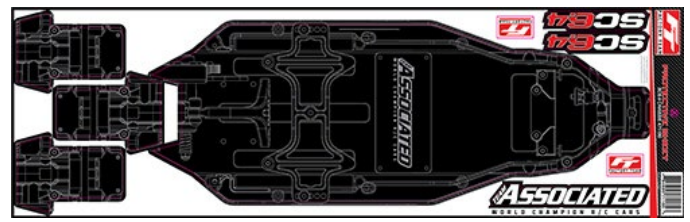

#71185 RC10SC6.4 FT Chassis Protective Sheet, printed