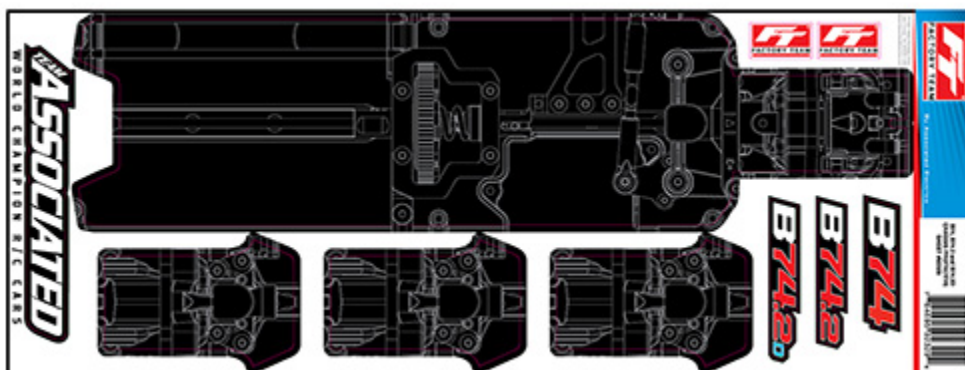

## New! RC10B74.2 Chassis Protective Sheet

Whether you race indoor or outdoor, protecting your chassis from premature wear will improve its lifespan and help maintain performance. This Factory Team pre-cut chassis sheet is made from adhesive-backed 18-mil vinyl and offer a protective surface while looking trick with intricate details for that Factory Driver look. Sheets are printed in gloss black and includes two extra tail sections to replace as they wear.

For the #92315 RC10B74.2/B74.2D chassis.

UPC	Part No.	Description	MSRP	MAP	Available
784695923294	92329	RC10B74.2 FT Chassis Protective Sheet, printed	\$15.99	\$13.60	<a href="#">BUY NOW!</a>