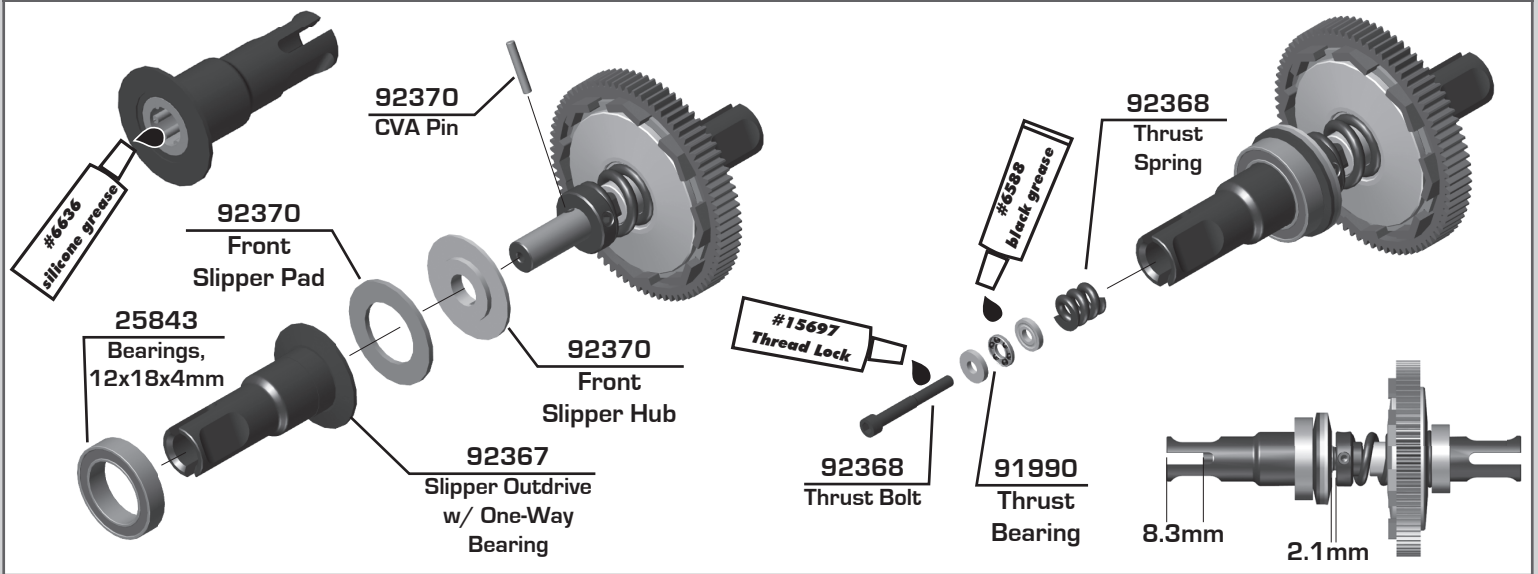

#92364 B74.2 FT Decoupled Slipper Clutch

#112423 - 6 15 2023

:: Main Slipper Assembly

:: Decoupled Front Slipper Assembly

:: Decoupled Slipper Clutch Install to Chassis