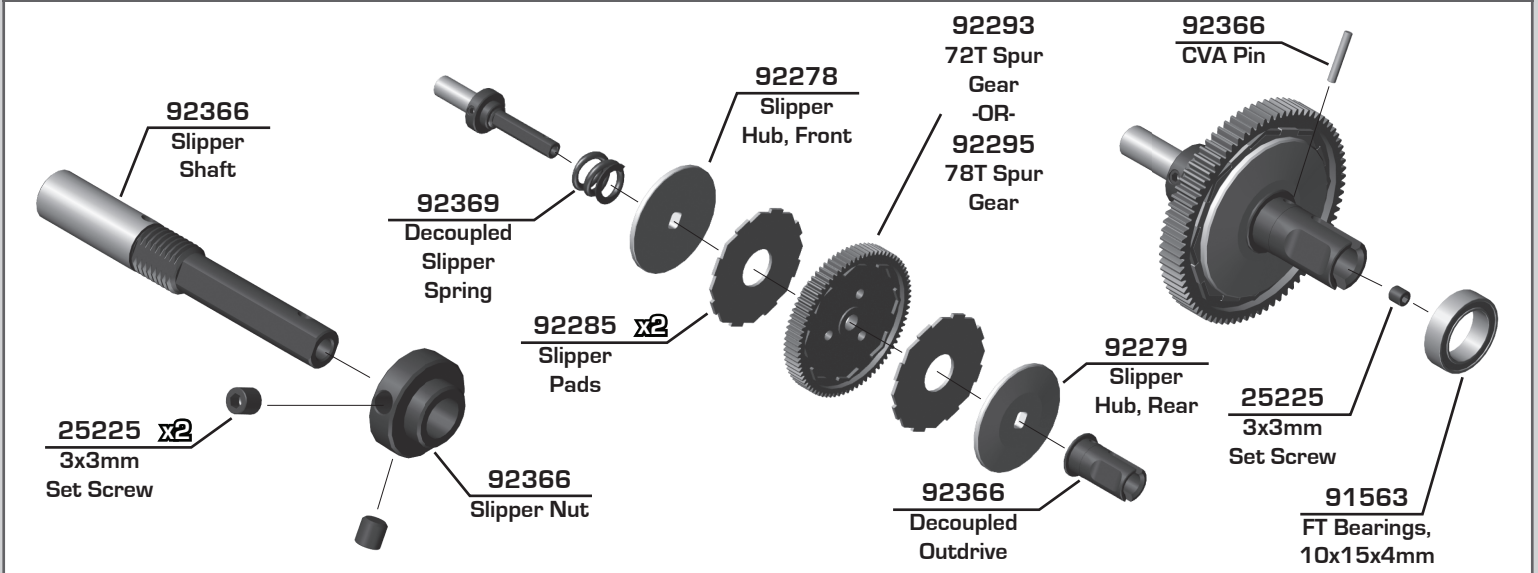

#92364 B74.2 FT Decoupled Slipper Clutch

#112423 - 6 15 2023

:: Main Slipper Assembly

:: Decoupled Front Slipper Assembly

:: Decoupled Slipper Clutch Install to Chassis