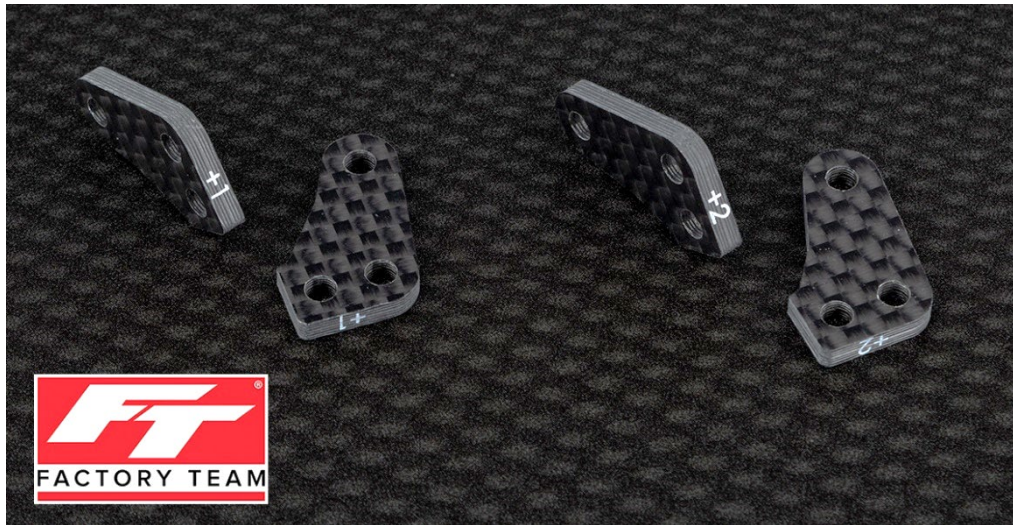

## New Factory Team Steering Block Arms for the RC10B74.2

(Pictured: RC10B74 FT Steering Block Arms, #92375 left, #92376 right.)

Fine tune the steering feel of your RC10B74.2 or B74.2D 4WD buggy with these two new steering block arm options from Factory Team. The #92376 steering arms will have the smoothest and least aggressive feel while #92375 will be a good middle ground between the #92376 above and the kit steering arms #92272. Both options come in a set of two and are well marked with a screen-printed text.

Fits the RC10B74.2 and B74.2D.

UPC	Part No.	Description	MSRP	MAP	Available
784695923751	92375	RC10B74 FT Steering Block Arms, +1	\$9.99	\$9.99	<a href="#">BUY NOW!</a>
784695923768	92376	RC10B74 FT Steering Block Arms, +2	\$9.99	\$9.99	<a href="#">BUY NOW!</a>