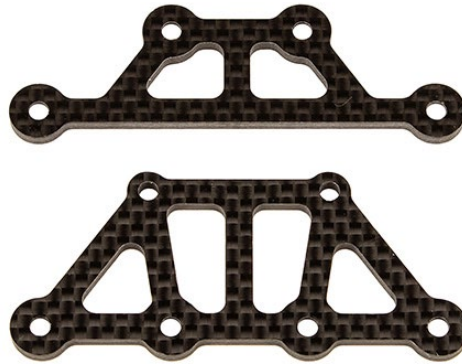

For Immediate Release: November 8, 2022

New! Carbon Fiber Parts for the Apex2

(#31848 Apex2 FT Top Plates, carbon fiber shown.)

New carbon fiber parts for your Apex2 means more weight savings and better responsiveness.

UPC	Part No.	Description	MSRP	MAP	Available
784695318472	31847	Apex2 FT Shock Tower, carbon fiber	\$17.99	\$15.30	BUY NOW!
784695318489	31848	Apex2 FT Top Plates, carbon fiber	\$28.99	24.64	BUY NOW!
784695318496	31849	Apex2 FT Steering Arms, carbon fiber	\$17.99	15.30	BUY NOW!
784695319004	31900	Hoonicorn Wheels and Tires, drift	\$52.99	\$45.05	BUY NOW!

#31847 Apex2 FT Shock Tower, carbon fiber

#31848 Apex2 FT Top Plates, carbon fiber

#31849 Apex2 FT Steering Arms, carbon fiber

#31900 Hoonicorn Wheels and Tires, drift