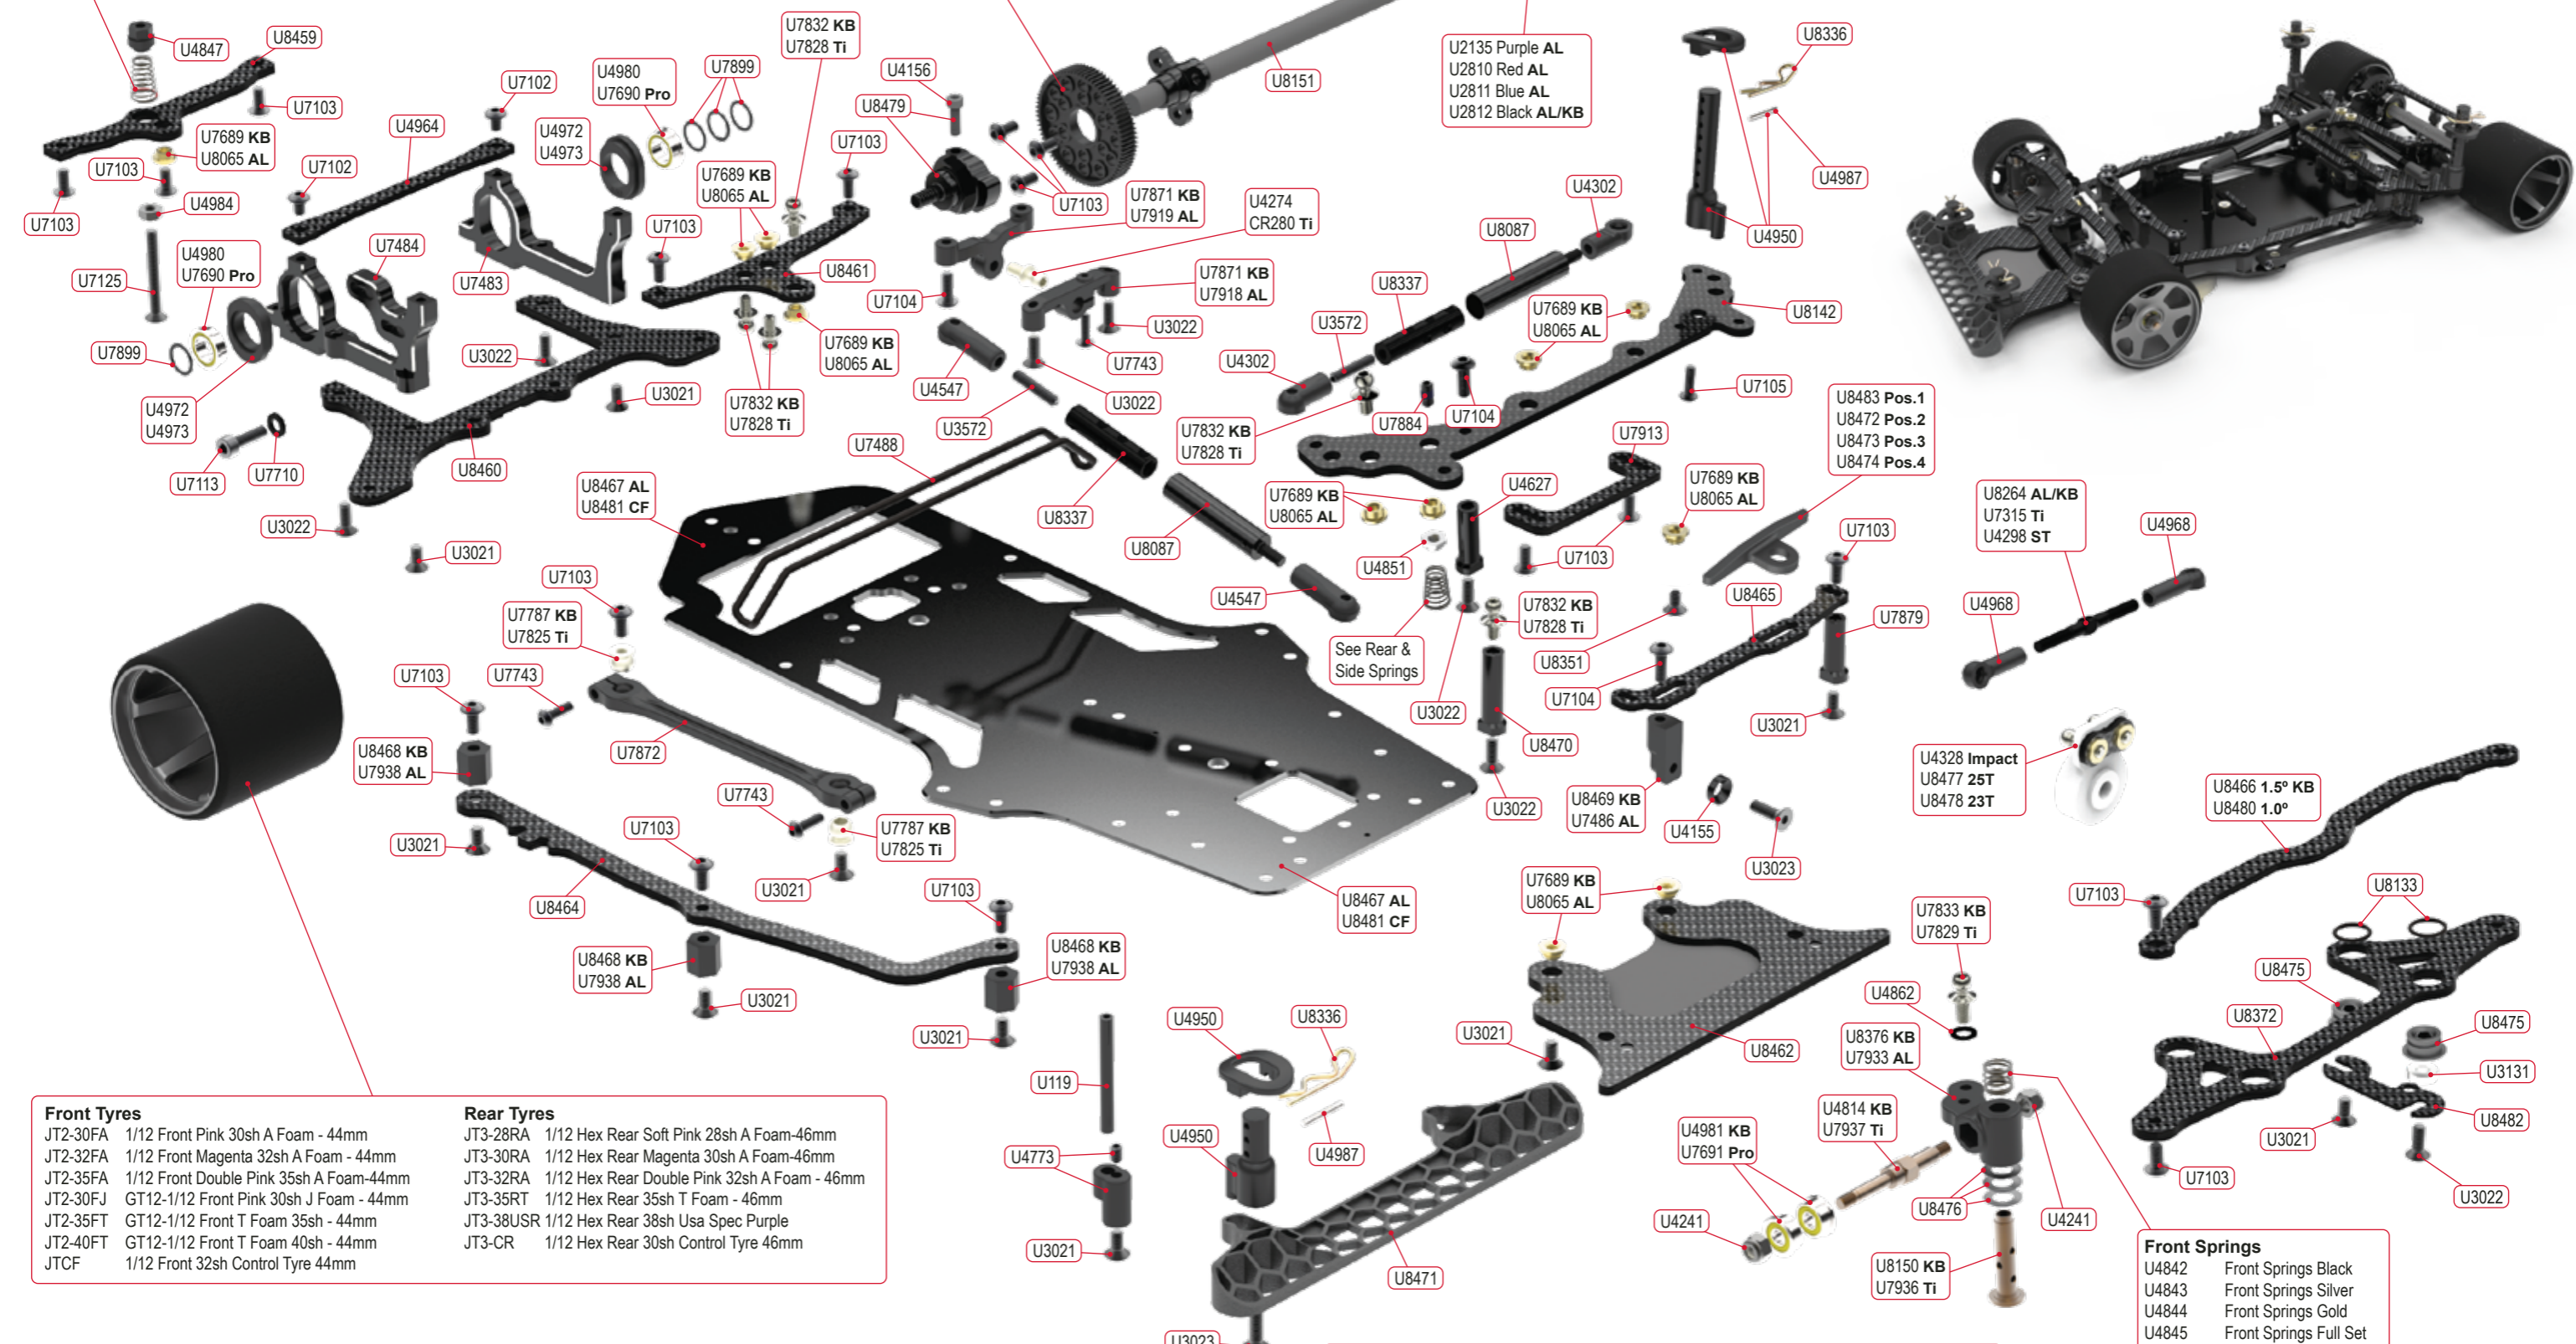

- Rear & Side Springs**
- U4838 Rear Springs Black Side KB
 - U4839 Rear Springs Silver
 - U4840 Rear Springs Gold
 - U4841 Rear Springs Nickel
 - U4846 Rear Springs Full Set
 - U7322 Rear Springs Red Rear KB
 - U7323 Rear Springs Black Ultra

- Spur Gears**
- | | | |
|-------------------------------|-------------------------------|---|
| AM364090 Spur Gear 64P - 90T | AM364102 Spur Gear 64P - 102T | AM364114 Spur Gear 64P - 114T |
| AM364092 Spur Gear 64P - 92T | AM364104 Spur Gear 64P - 104T | AM364116 Spur Gear 64P - 116T |
| AM364094 Spur Gear 64P - 94T | AM364106 Spur Gear 64P - 106T | CR509 Kimbrough - Thin Pro/Gear 88t-64DP |
| AM364096 Spur Gear 64P - 96T | AM364108 Spur Gear 64P - 108T | CR513 Kimbrough - Thin Pro/Gear 78t-64DP |
| AM364098 Spur Gear 64P - 98T | AM364110 Spur Gear 64P - 110T | CR515 Kimbrough - Thin Pro/Gear 76t-64DP KB |
| AM364100 Spur Gear 64P - 100T | AM364112 Spur Gear 64P - 112T | |

- Rear Tyres**
- JT3-28RA 1/12 Hex Rear Soft Pink 28sh A Foam-46mm
 - JT3-30RA 1/12 Hex Rear Magenta 30sh A Foam-46mm
 - JT3-32RA 1/12 Hex Rear Double Pink 32sh A Foam - 46mm
 - JT3-35RT 1/12 Hex Rear 35sh T Foam - 46mm
 - JT3-38USR 1/12 Hex Rear 38sh Usa Spec Purple
 - JT3-CR 1/12 Hex Rear 30sh Control Tyre 46mm

EXPLODED VIEW KEY:
 KB = Kit Build, AL = Alloy, BR = Brass, CF = Carbon Fibre, Cff = Carbon Fibre Filled, Ti = Titanium, ST = Steel
 KC = Kashima Coated, Mf = Medium Flex, Sf = Stiff Flex, CNC = Machined, Pro = Precision Bearing