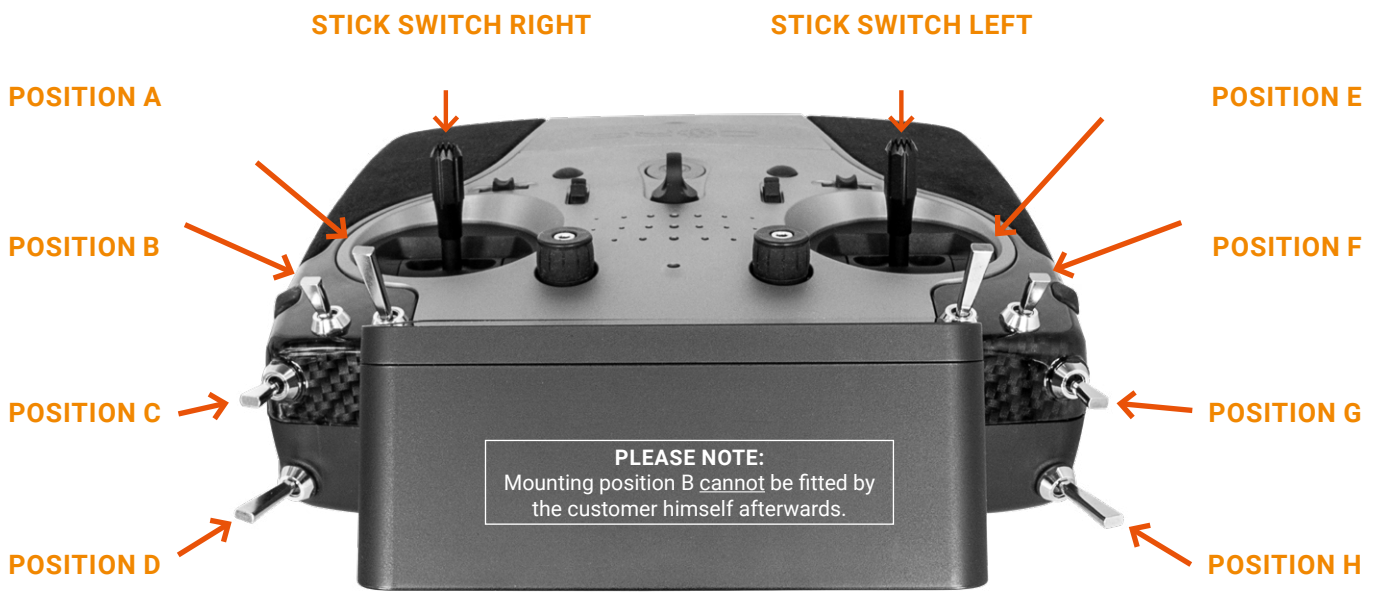

CONFIGURATION

Dear customer,

thank you for choosing the **Multiplex CORE M-Link!** Each transmitter is custom made and manufactured to your specifications.

After you have finished configuring your transmitter, save the form and send it to **serviceteam@multiplexrc.de**

zertifiziert nach DIN EN ISO 9001
zugelassener Wirtschaftsbeteiligter
AEOF 110749

Name, First name _____

Choose a version:	Handheld titanium	Handheld black	Tray titanium	Tray black
Choose a version:	MODE 2+4 (Throttle left)		MODE 1+3 (Throttle right)	

For expansion options see p. 2/3

YES, I am aware that the full range of software functions is not yet complete, and will be expanded by means of free updates in the course of 2020 and beyond.

MULTIPLEX Modellsport GmbH & Co KG expressly guarantees that the product will be reliable in flying operations.

Delivered goods remain the property of the supplier until full payment. Our general terms and conditions apply.