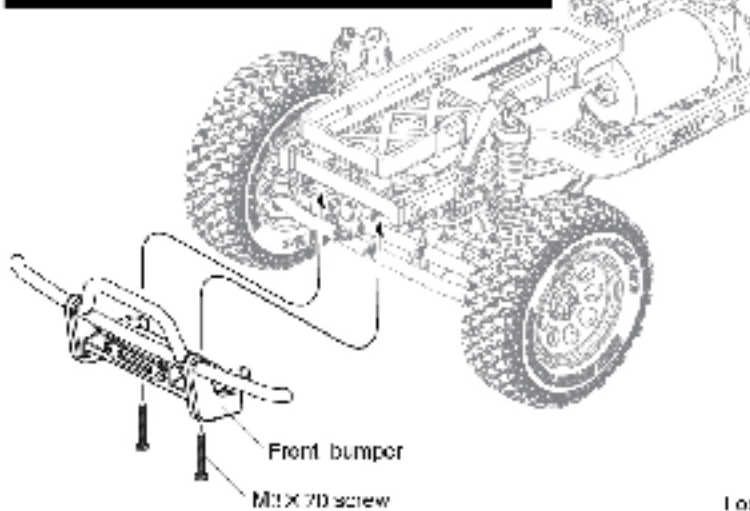

## 6 ATTACHING BUMPER

For CFX WHEELBASE: 242 mm

For CMX WHEELBASE: 242 mm

## 7 ATTACHING BODY

⊗ Body seat height