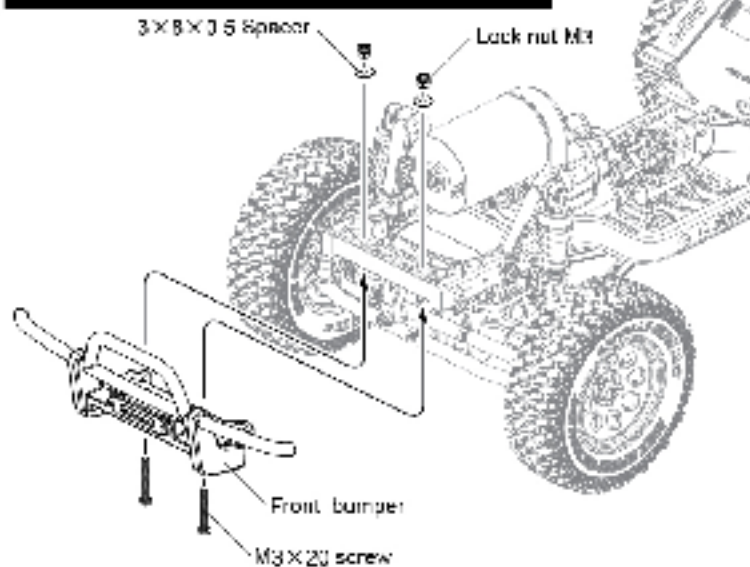

## 6 ATTACHING BUMPER

For CFX WHEELBASE: 242 mm

For CMX WHEELBASE: 242 mm

## 7 ATTACHING BODY

⊗ Body seat height