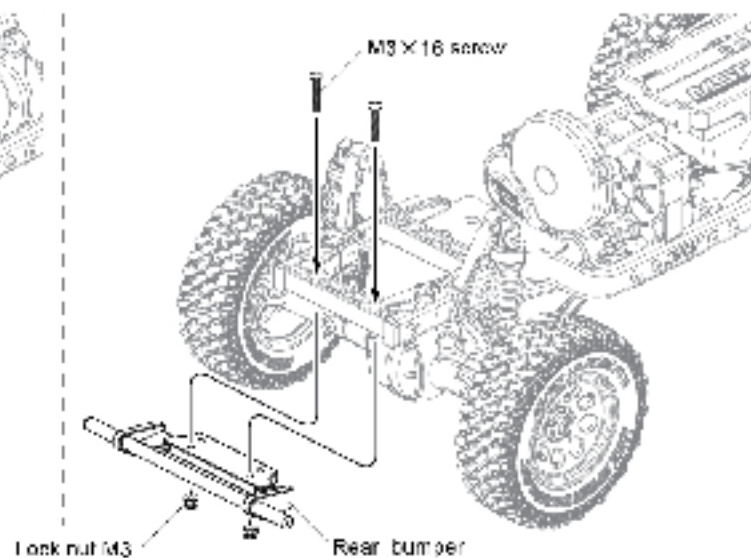

## 6 ATTACHING BUMPER

For CFX WHEELBASE: 242 mm

For CMX WHEELBASE: 242 mm

## 7 ATTACHING BODY

⊗ Body seat height