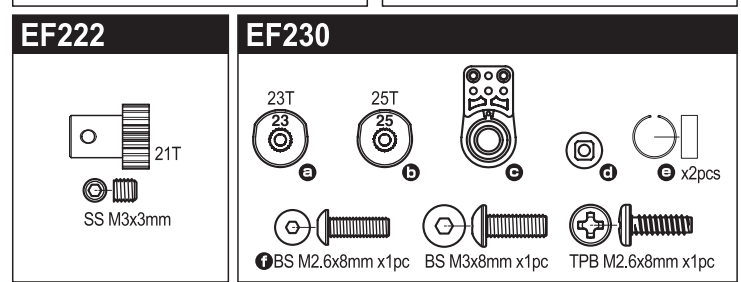

カラーアンテナ黒(4入)
スナップピン(10Pcs)
防水クリアテープ
スポンジテープ(1x100x150)
10x12mmシムセット(0.1厚/0.2厚/各2入)
Eリング(E1.5/10入)
Eリング(E2.0/10入)
ナット(M2.6x3.0)ナイロン(5入)
ナット(M3x3.3)ナイロン(5入)
TP/バインドビス(M2.6x8/10入)
キャップビス(M3x6/5入)
ボタンビス(M2.6x5)(ヘックス/10入)
ボタンビス(M3x4)(ヘックス/10入)
ボタンビス(M3x8)(ヘックス/10入)
ボタンビス(M3x12)(ヘックス/10入)
サラビス(M2.6x6)(ヘックス/10入)
サラビス(M3x6)(ヘックス/10入)
サラビス(M3x8)(ヘックス/10入)
サラビス(M3x12)(ヘックス/10入)
セットビス(M3x3/10入)
ワッシャー(M2.6x7x0.5/10入)
シールドベアリング(4x8x3)2入
シールドベアリング(6x12x4)2入
シールドベアリング(6x10x3)2入
シールドベアリング(6x15x5)2入

- EF201 Bumper & Servo Saver (FANTOM EP)
- EF202 Diff. Gear (FANTOM EP)
- EF205 Suspension Arm (FANTOM EP)
- EF207G Front Axle Mount (Gold/FANTOM EP)
- EF211G Front Wheel Hub (Gold/FANTOM EP)
- EF213 Front Wheel Shaft (FANTOM EP)
- EF214 Front Axle (L/FANTOM EP)
- EF218 Ladder Chain (FANTOM EP)
- EF219G Body Mount (Gold/FANTOM EP)
- EF222 Pinion Gear (21T-48P/Long/FANTOM EP)
- EF230 Servo Saver (FANTOM Ext)
- EF231 Main Chassis (FANTOM Ext)
- EF232 Upper Deck (FANTOM Ext)
- EF233G Rear Axle Mount (Gold/FANTOM Ext)
- バンパー/サーボセーバー (ファントム EP-4WD)
- デフギヤ (ファントム EP-4WD)
- サスアーム (ファントム EP-4WD)
- フロントアクスルマウント (ゴールド/ファントム EP)
- フロントホイールハブ (ゴールド/ファントム EP)
- フロントホイールシャフト (ファントム EP-4WD)
- フロントアクスル (L/ファントム EP-4WD)
- チェーン (ファントム EP-4WD)
- ボディマウント (ゴールド/ファントム EP)
- ピニオンギヤ (21T-48P/ロング/ファントム EP-4WD)
- サーボセーバー (ファントム Ext)
- メインシャシー (ファントム Ext)
- アッパーデッキ (ファントム Ext)
- リアアクスルマウント (ゴールド/ファントム Ext)

※ 一部パーツ販売していないパーツがあります。
その場合、代替パーツ品番が記入されています。
Note that some parts are not sold as spare parts!

※ スペア/オプションパーツ価格はWEBサイトをご覧ください。
Please see the website for spare & option parts prices.

www.kyosho.com