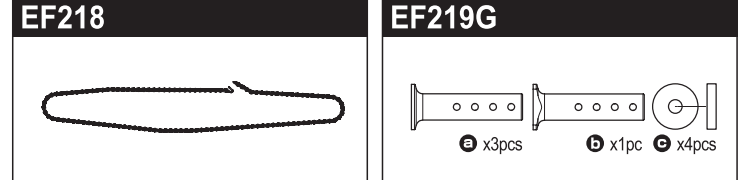

カラーアンテナ黒(4入)
スナップピン(10Pcs)
防水クリアテープ
スポンジテープ(1x100x150)
10x12mmシムセット(0.1厚/0.2厚/各2入)
Eリング(E1.5/10入)
Eリング(E2.0/10入)
ナット(M2.6x3.0)ナイロン(5入)
ナット(M3x3.3)ナイロン(5入)
TP/バインドビス(M2.6x8/10入)
キャップビス(M3x6/5入)
ボタンビス(M2.6x5)(ヘックス/10入)
ボタンビス(M3x4)(ヘックス/10入)
ボタンビス(M3x8)(ヘックス/10入)
ボタンビス(M3x12)(ヘックス/10入)
サラビス(M2.6x6)(ヘックス/10入)
サラビス(M3x6)(ヘックス/10入)
サラビス(M3x8)(ヘックス/10入)
サラビス(M3x12)(ヘックス/10入)
セットビス(M3x3/10入)
ワッシャー(M2.6x7x0.5/10入)
シールドベアリング(4x8x3)2入
シールドベアリング(6x12x4)2入
シールドベアリング(6x10x3)2入
シールドベアリング(6x15x5)2入

- EF201 Bumper & Servo Saver (FANTOM EP)
- EF202 Diff. Gear (FANTOM EP)
- EF205 Suspension Arm (FANTOM EP)
- EF207G Front Axle Mount (Gold/FANTOM EP)
- EF211G Front Wheel Hub (Gold/FANTOM EP)
- EF213 Front Wheel Shaft (FANTOM EP)
- EF214 Front Axle (L/FANTOM EP)
- EF218 Ladder Chain (FANTOM EP)
- EF219G Body Mount (Gold/FANTOM EP)
- EF222 Pinion Gear (21T-48P/Long/FANTOM EP)
- EF230 Servo Saver (FANTOM Ext)
- EF231 Main Chassis (FANTOM Ext)
- EF232 Upper Deck (FANTOM Ext)
- EF233G Rear Axle Mount (Gold/FANTOM Ext)
- バンパー/サーボセーバー (ファントム EP-4WD)
- デフギヤ (ファントム EP-4WD)
- サスアーム (ファントム EP-4WD)
- フロントアクスルマウント (ゴールド/ファントム EP)
- フロントホイールハブ (ゴールド/ファントム EP)
- フロントホイールシャフト (ファントム EP-4WD)
- フロントアクスル (L/ファントム EP-4WD)
- チェーン (ファントム EP-4WD)
- ボディマウント (ゴールド/ファントム EP)
- ピニオンギヤ (21T-48P/ロング/ファントム EP-4WD)
- サーボセーバー (ファントム Ext)
- メインシャシー (ファントム Ext)
- アッパーデッキ (ファントム Ext)
- リアアクスルマウント (ゴールド/ファントム Ext)

※ 一部パーツ販売していないパーツがあります。
その場合、代替パーツ品番が記入されています。
Note that some parts are not sold as spare parts!

※ スペア/オプションパーツ価格はWEBサイトをご覧ください。
Please see the website for spare & option parts prices.

www.kyosho.com