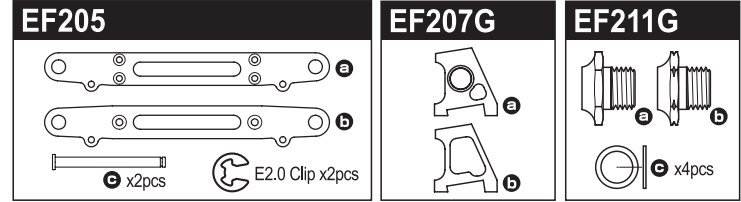

カラーアンテナ黒(4入)
スナップピン(10Pcs)
防水クリアテープ
スポンジテープ(1x100x150)
10x12mmシムセット(0.1厚/0.2厚/各2入)
Eリング(E1.5/10入)
Eリング(E2.0/10入)
ナット(M2.6x3.0)ナイロン(5入)
ナット(M3x3.3)ナイロン(5入)
TP/バインドビス(M2.6x8/10入)
キャップビス(M3x6/5入)
ボタンビス(M2.6x5)(ヘックス/10入)
ボタンビス(M3x4)(ヘックス/10入)
ボタンビス(M3x8)(ヘックス/10入)
ボタンビス(M3x12)(ヘックス/10入)
サラビス(M2.6x6)(ヘックス/10入)
サラビス(M3x6)(ヘックス/10入)
サラビス(M3x8)(ヘックス/10入)
サラビス(M3x12)(ヘックス/10入)
セットビス(M3x3/10入)
ワッシャー(M2.6x7x0.5/10入)
シールドベアリング(4x8x3)2入
シールドベアリング(6x12x4)2入
シールドベアリング(6x10x3)2入
シールドベアリング(6x15x5)2入

- EF201 Bumper & Servo Saver (FANTOM EP)
- EF202 Diff. Gear (FANTOM EP)
- EF205 Suspension Arm (FANTOM EP)
- EF207G Front Axle Mount (Gold/FANTOM EP)
- EF211G Front Wheel Hub (Gold/FANTOM EP)
- EF213 Front Wheel Shaft (FANTOM EP)
- EF214 Front Axle (L/FANTOM EP)
- EF218 Ladder Chain (FANTOM EP)
- EF219G Body Mount (Gold/FANTOM EP)
- EF222 Pinion Gear (21T-48P/Long/FANTOM EP)
- EF230 Servo Saver (FANTOM Ext)
- EF231 Main Chassis (FANTOM Ext)
- EF232 Upper Deck (FANTOM Ext)
- EF233G Rear Axle Mount (Gold/FANTOM Ext)
- バンパー/サーボセーバー (ファントム EP-4WD)
- デフギヤ (ファントム EP-4WD)
- サスアーム (ファントム EP-4WD)
- フロントアクスルマウント (ゴールド/ファントム EP)
- フロントホイールハブ (ゴールド/ファントム EP)
- フロントホイールシャフト (ファントム EP-4WD)
- フロントアクスル (L/ファントム EP-4WD)
- チェーン (ファントム EP-4WD)
- ボディマウント (ゴールド/ファントム EP)
- ピニオンギヤ (21T-48P/ロング/ファントム EP-4WD)
- サーボセーバー (ファントム Ext)
- メインシャシー (ファントム Ext)
- アッパーデッキ (ファントム Ext)
- リアアクスルマウント (ゴールド/ファントム Ext)

※ 一部パーツ販売していないパーツがあります。
その場合、代替パーツ品番が記入されています。
Note that some parts are not sold as spare parts!

※ スペア/オプションパーツ価格はWEBサイトをご覧ください。
Please see the website for spare & option parts prices.

www.kyosho.com