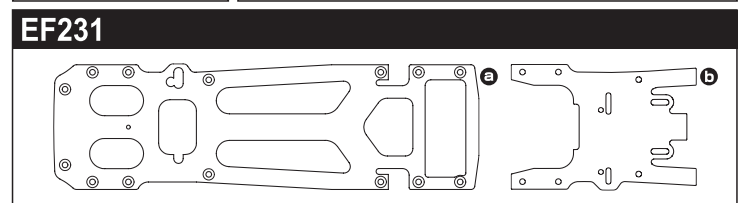

カラーアンテナ黒(4入)
スナップピン(10Pcs)
防水クリアテープ
スポンジテープ(1x100x150)
10x12mmシムセット(0.1厚/0.2厚/各2入)
Eリング(E1.5/10入)
Eリング(E2.0/10入)
ナット(M2.6x3.0)ナイロン(5入)
ナット(M3x3.3)ナイロン(5入)
TP/バインドビス(M2.6x8/10入)
キャップビス(M3x6/5入)
ボタンビス(M2.6x5)(ヘックス/10入)
ボタンビス(M3x4)(ヘックス/10入)
ボタンビス(M3x8)(ヘックス/10入)
ボタンビス(M3x12)(ヘックス/10入)
サラビス(M2.6x6)(ヘックス/10入)
サラビス(M3x6)(ヘックス/10入)
サラビス(M3x8)(ヘックス/10入)
サラビス(M3x12)(ヘックス/10入)
セットビス(M3x3/10入)
ワッシャー(M2.6x7x0.5/10入)
シールドベアリング(4x8x3)2入
シールドベアリング(6x12x4)2入
シールドベアリング(6x10x3)2入
シールドベアリング(6x15x5)2入

- EF201 Bumper & Servo Saver (FANTOM EP)
- EF202 Diff. Gear (FANTOM EP)
- EF205 Suspension Arm (FANTOM EP)
- EF207G Front Axle Mount (Gold/FANTOM EP)
- EF211G Front Wheel Hub (Gold/FANTOM EP)
- EF213 Front Wheel Shaft (FANTOM EP)
- EF214 Front Axle (L/FANTOM EP)
- EF218 Ladder Chain (FANTOM EP)
- EF219G Body Mount (Gold/FANTOM EP)
- EF222 Pinion Gear (21T-48P/Long/FANTOM EP)
- EF230 Servo Saver (FANTOM Ext)
- EF231 Main Chassis (FANTOM Ext)
- EF232 Upper Deck (FANTOM Ext)
- EF233G Rear Axle Mount (Gold/FANTOM Ext)
- バンパー/サーボセーバー (ファントム EP-4WD)
- デフギヤ (ファントム EP-4WD)
- サスアーム (ファントム EP-4WD)
- フロントアクスルマウント (ゴールド/ファントム EP)
- フロントホイールハブ (ゴールド/ファントム EP)
- フロントホイールシャフト (ファントム EP-4WD)
- フロントアクスル (L/ファントム EP-4WD)
- チェーン (ファントム EP-4WD)
- ボディマウント (ゴールド/ファントム EP)
- ピニオンギヤ (21T-48P/ロング/ファントム EP-4WD)
- サーボセーバー (ファントム Ext)
- メインシャシー (ファントム Ext)
- アッパーデッキ (ファントム Ext)
- リアアクスルマウント (ゴールド/ファントム Ext)

※ 一部パーツ販売していないパーツがあります。
その場合、代替パーツ品番が記入されています。
Note that some parts are not sold as spare parts!

※ スペア/オプションパーツ価格はWEBサイトをご覧ください。
Please see the website for spare & option parts prices.

www.kyosho.com