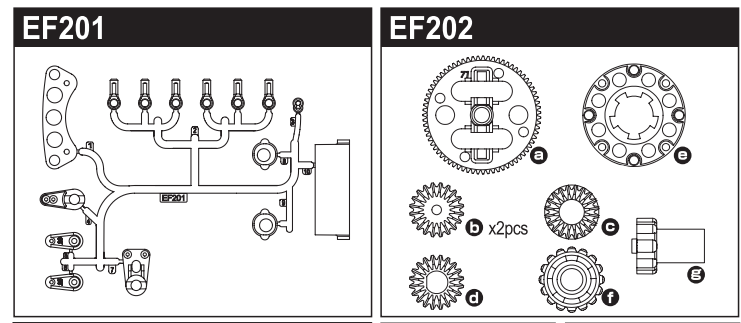

カラーアンテナ黒(4入)
スナップピン(10Pcs)
防水クリアテープ
スポンジテープ(1x100x150)
10x12mmシムセット(0.1厚/0.2厚/各2入)
Eリング(E1.5/10入)
Eリング(E2.0/10入)
ナット(M2.6x3.0)ナイロン(5入)
ナット(M3x3.3)ナイロン(5入)
TP/バインドビス(M2.6x8/10入)
キャップビス(M3x6/5入)
ボタンビス(M2.6x5)(ヘックス/10入)
ボタンビス(M3x4)(ヘックス/10入)
ボタンビス(M3x8)(ヘックス/10入)
ボタンビス(M3x12)(ヘックス/10入)
サラビス(M2.6x6)(ヘックス/10入)
サラビス(M3x6)(ヘックス/10入)
サラビス(M3x8)(ヘックス/10入)
サラビス(M3x12)(ヘックス/10入)
セットビス(M3x3/10入)
ワッシャー(M2.6x7x0.5/10入)
シールドベアリング(4x8x3)2入
シールドベアリング(6x12x4)2入
シールドベアリング(6x10x3)2入
シールドベアリング(6x15x5)2入

- EF201 Bumper & Servo Saver (FANTOM EP)
- EF202 Diff. Gear (FANTOM EP)
- EF205 Suspension Arm (FANTOM EP)
- EF207G Front Axle Mount (Gold/FANTOM EP)
- EF211G Front Wheel Hub (Gold/FANTOM EP)
- EF213 Front Wheel Shaft (FANTOM EP)
- EF214 Front Axle (L/FANTOM EP)
- EF218 Ladder Chain (FANTOM EP)
- EF219G Body Mount (Gold/FANTOM EP)
- EF222 Pinion Gear (21T-48P/Long/FANTOM EP)
- EF230 Servo Saver (FANTOM Ext)
- EF231 Main Chassis (FANTOM Ext)
- EF232 Upper Deck (FANTOM Ext)
- EF233G Rear Axle Mount (Gold/FANTOM Ext)
- バンパー/サーボセーバー (ファントム EP-4WD)
- デフギヤ (ファントム EP-4WD)
- サスアーム (ファントム EP-4WD)
- フロントアクスルマウント (ゴールド/ファントム EP)
- フロントホイールハブ (ゴールド/ファントム EP)
- フロントホイールシャフト (ファントム EP-4WD)
- フロントアクスル (L/ファントム EP-4WD)
- チェーン (ファントム EP-4WD)
- ボディマウント (ゴールド/ファントム EP)
- ピニオンギヤ (21T-48P/ロング/ファントム EP-4WD)
- サーボセーバー (ファントム Ext)
- メインシャシー (ファントム Ext)
- アッパーデッキ (ファントム Ext)
- リアアクスルマウント (ゴールド/ファントム Ext)

※ 一部パーツ販売していないパーツがあります。
その場合、代替パーツ品番が記入されています。
Note that some parts are not sold as spare parts!

※ スペア/オプションパーツ価格はWEBサイトをご覧ください。
Please see the website for spare & option parts prices.

www.kyosho.com