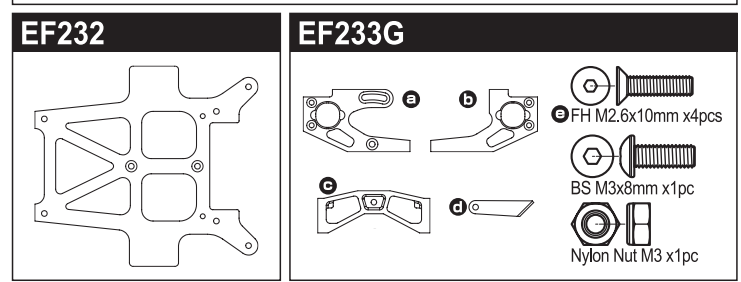

カラーアンテナ黒(4入)
スナップピン(10Pcs)
防水クリアテープ
スポンジテープ(1x100x150)
10x12mmシムセット(0.1厚/0.2厚/各2入)
Eリング(E1.5/10入)
Eリング(E2.0/10入)
ナット(M2.6x3.0)ナイロン(5入)
ナット(M3x3.3)ナイロン(5入)
TP/バインドビス(M2.6x8/10入)
キャップビス(M3x6/5入)
ボタンビス(M2.6x5)(ヘックス/10入)
ボタンビス(M3x4)(ヘックス/10入)
ボタンビス(M3x8)(ヘックス/10入)
ボタンビス(M3x12)(ヘックス/10入)
サラビス(M2.6x6)(ヘックス/10入)
サラビス(M3x6)(ヘックス/10入)
サラビス(M3x8)(ヘックス/10入)
サラビス(M3x12)(ヘックス/10入)
セットビス(M3x3/10入)
ワッシャー(M2.6x7x0.5/10入)
シールドベアリング(4x8x3)2入
シールドベアリング(6x12x4)2入
シールドベアリング(6x10x3)2入
シールドベアリング(6x15x5)2入

- EF201 Bumper & Servo Saver (FANTOM EP)
- EF202 Diff. Gear (FANTOM EP)
- EF205 Suspension Arm (FANTOM EP)
- EF207G Front Axle Mount (Gold/FANTOM EP)
- EF211G Front Wheel Hub (Gold/FANTOM EP)
- EF213 Front Wheel Shaft (FANTOM EP)
- EF214 Front Axle (L/FANTOM EP)
- EF218 Ladder Chain (FANTOM EP)
- EF219G Body Mount (Gold/FANTOM EP)
- EF222 Pinion Gear (21T-48P/Long/FANTOM EP)
- EF230 Servo Saver (FANTOM Ext)
- EF231 Main Chassis (FANTOM Ext)
- EF232 Upper Deck (FANTOM Ext)
- EF233G Rear Axle Mount (Gold/FANTOM Ext)
- バンパー/サーボセーバー (ファントム EP-4WD)
- デフギヤ (ファントム EP-4WD)
- サスアーム (ファントム EP-4WD)
- フロントアクスルマウント (ゴールド/ファントム EP)
- フロントホイールハブ (ゴールド/ファントム EP)
- フロントホイールシャフト (ファントム EP-4WD)
- フロントアクスル (L/ファントム EP-4WD)
- チェーン (ファントム EP-4WD)
- ボディマウント (ゴールド/ファントム EP)
- ピニオンギヤ (21T-48P/ロング/ファントム EP-4WD)
- サーボセーバー (ファントム Ext)
- メインシャシー (ファントム Ext)
- アッパーデッキ (ファントム Ext)
- リアアクスルマウント (ゴールド/ファントム Ext)

※ 一部パーツ販売していないパーツがあります。
その場合、代替パーツ品番が記入されています。
Note that some parts are not sold as spare parts!

※ スペア/オプションパーツ価格はWEBサイトをご覧ください。
Please see the website for spare & option parts prices.

www.kyosho.com