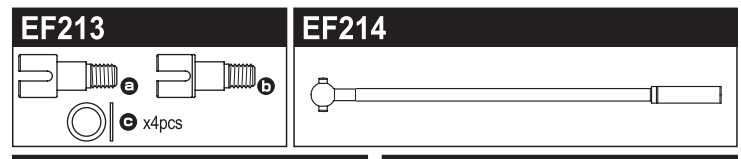

カラーアンテナ黒(4入)
スナップピン(10Pcs)
防水クリアテープ
スポンジテープ(1x100x150)
10x12mmシムセット(0.1厚/0.2厚/各2入)
Eリング(E1.5/10入)
Eリング(E2.0/10入)
ナット(M2.6x3.0)ナイロン(5入)
ナット(M3x3.3)ナイロン(5入)
TP/バインドビス(M2.6x8/10入)
キャップビス(M3x6/5入)
ボタンビス(M2.6x5)(ヘックス/10入)
ボタンビス(M3x4)(ヘックス/10入)
ボタンビス(M3x8)(ヘックス/10入)
ボタンビス(M3x12)(ヘックス/10入)
サラビス(M2.6x6)(ヘックス/10入)
サラビス(M3x6)(ヘックス/10入)
サラビス(M3x8)(ヘックス/10入)
サラビス(M3x12)(ヘックス/10入)
セットビス(M3x3/10入)
ワッシャー(M2.6x7x0.5/10入)
シールドベアリング(4x8x3)2入
シールドベアリング(6x12x4)2入
シールドベアリング(6x10x3)2入
シールドベアリング(6x15x5)2入

- EF201 Bumper & Servo Saver (FANTOM EP)
- EF202 Diff. Gear (FANTOM EP)
- EF205 Suspension Arm (FANTOM EP)
- EF207G Front Axle Mount (Gold/FANTOM EP)
- EF211G Front Wheel Hub (Gold/FANTOM EP)
- EF213 Front Wheel Shaft (FANTOM EP)
- EF214 Front Axle (L/FANTOM EP)
- EF218 Ladder Chain (FANTOM EP)
- EF219G Body Mount (Gold/FANTOM EP)
- EF222 Pinion Gear (21T-48P/Long/FANTOM EP)
- EF230 Servo Saver (FANTOM Ext)
- EF231 Main Chassis (FANTOM Ext)
- EF232 Upper Deck (FANTOM Ext)
- EF233G Rear Axle Mount (Gold/FANTOM Ext)
- バンパー/サーボセーバー (ファントム EP-4WD)
- デフギヤ (ファントム EP-4WD)
- サスアーム (ファントム EP-4WD)
- フロントアクスルマウント (ゴールド/ファントム EP)
- フロントホイールハブ (ゴールド/ファントム EP)
- フロントホイールシャフト (ファントム EP-4WD)
- フロントアクスル (L/ファントム EP-4WD)
- チェーン (ファントム EP-4WD)
- ボディマウント (ゴールド/ファントム EP)
- ピニオンギヤ (21T-48P/ロング/ファントム EP-4WD)
- サーボセーバー (ファントム Ext)
- メインシャシー (ファントム Ext)
- アッパーデッキ (ファントム Ext)
- リアアクスルマウント (ゴールド/ファントム Ext)

※ 一部パーツ販売していないパーツがあります。
その場合、代替パーツ品番が記入されています。
Note that some parts are not sold as spare parts!

※ スペア/オプションパーツ価格はWEBサイトをご覧ください。
Please see the website for spare & option parts prices.

www.kyosho.com