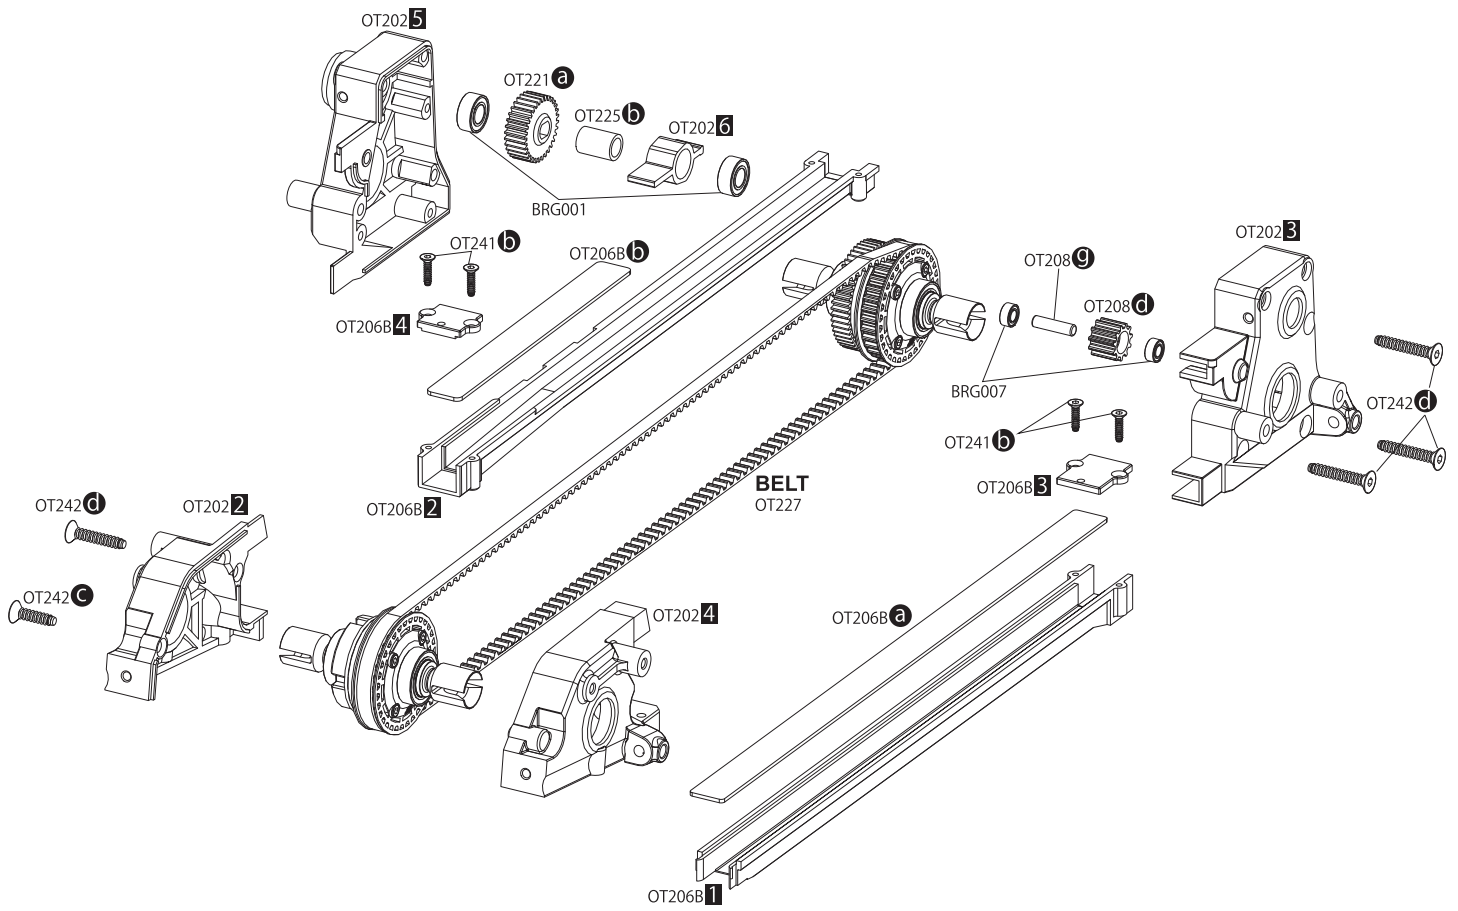

分解图 / EXPLODED VIEW

Front

Rear

Gear Ratio Chart			
Pinion		Pinion	
16T	14.43	24T	9.62
17T	13.58	25T	9.24
18T	12.83	26T	8.88
19T	12.15	27T	8.55
20T	11.55	28T	8.25
21T	11	29T	7.96
22T	10.5	30T	7.7
23T	10.04	31T	7.45

Kit std