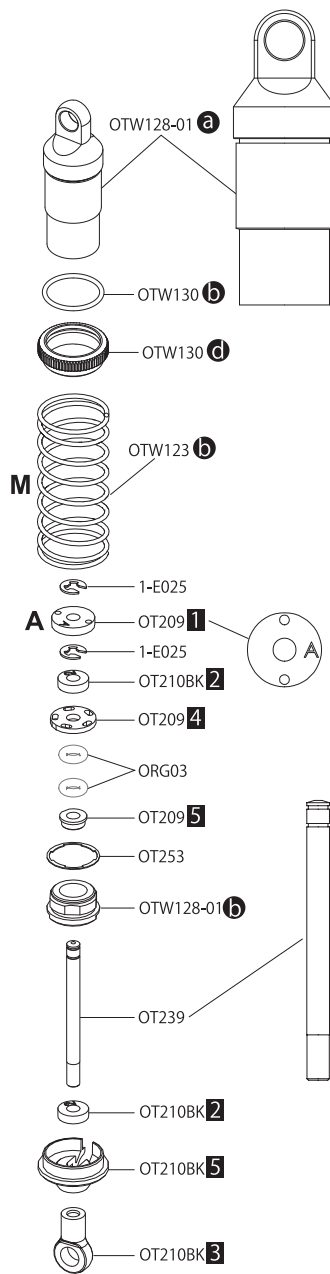

分解图 / EXPLODED VIEW

Front

Rear

Gear Ratio Chart			
Pinion		Pinion	
16T	14.43	24T	9.62
17T	13.58	25T	9.24
18T	12.83	26T	8.88
19T	12.15	27T	8.55
20T	11.55	28T	8.25
21T	11	29T	7.96
22T	10.5	30T	7.7
23T	10.04	31T	7.45

Kit std