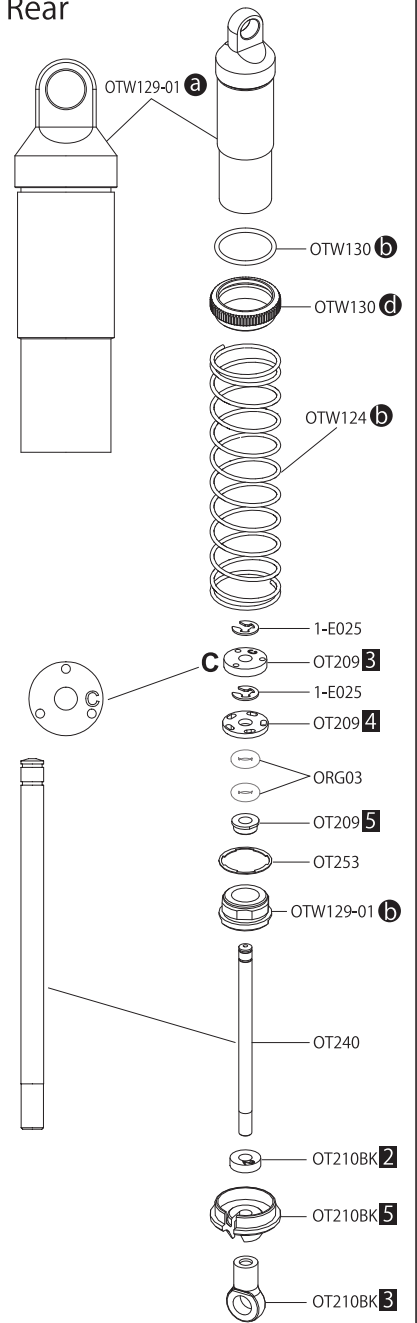

分解图 / EXPLODED VIEW

Front

Rear

Gear Ratio Chart			
Pinion		Pinion	
16T	14.43	24T	9.62
17T	13.58	25T	9.24
18T	12.83	26T	8.88
19T	12.15	27T	8.55
20T	11.55	28T	8.25
21T	11	29T	7.96
22T	10.5	30T	7.7
23T	10.04	31T	7.45

Kit std