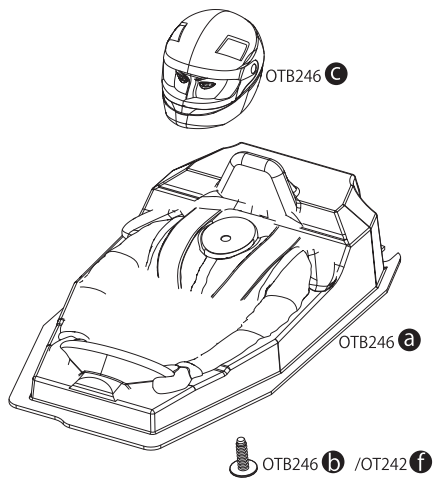

分解图 / EXPLODED VIEW

Front

Rear

Gear Ratio Chart			
Pinion		Pinion	
16T	14.43	24T	9.62
17T	13.58	25T	9.24
18T	12.83	26T	8.88
19T	12.15	27T	8.55
20T	11.55	28T	8.25
21T	11	29T	7.96
22T	10.5	30T	7.7
23T	10.04	31T	7.45

Kit std