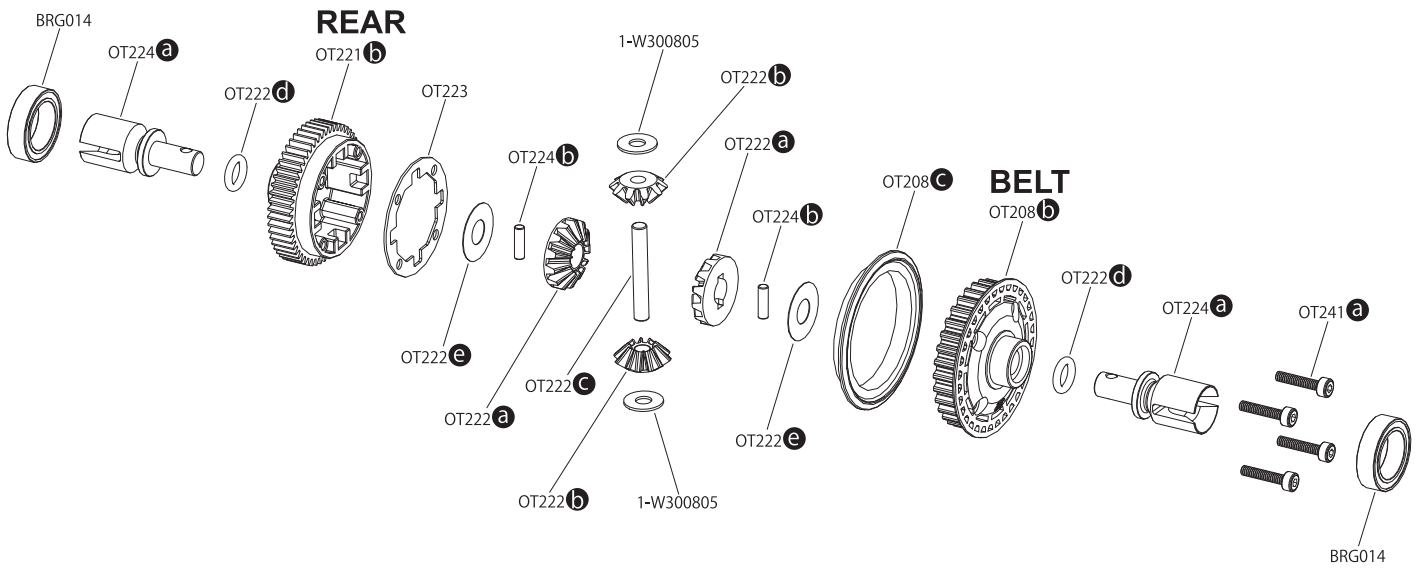

分解图 / EXPLODED VIEW

Front

Rear

Gear Ratio Chart			
Pinion		Pinion	
16T	14.43	24T	9.62
17T	13.58	25T	9.24
18T	12.83	26T	8.88
19T	12.15	27T	8.55
20T	11.55	28T	8.25
21T	11	29T	7.96
22T	10.5	30T	7.7
23T	10.04	31T	7.45

Kit std