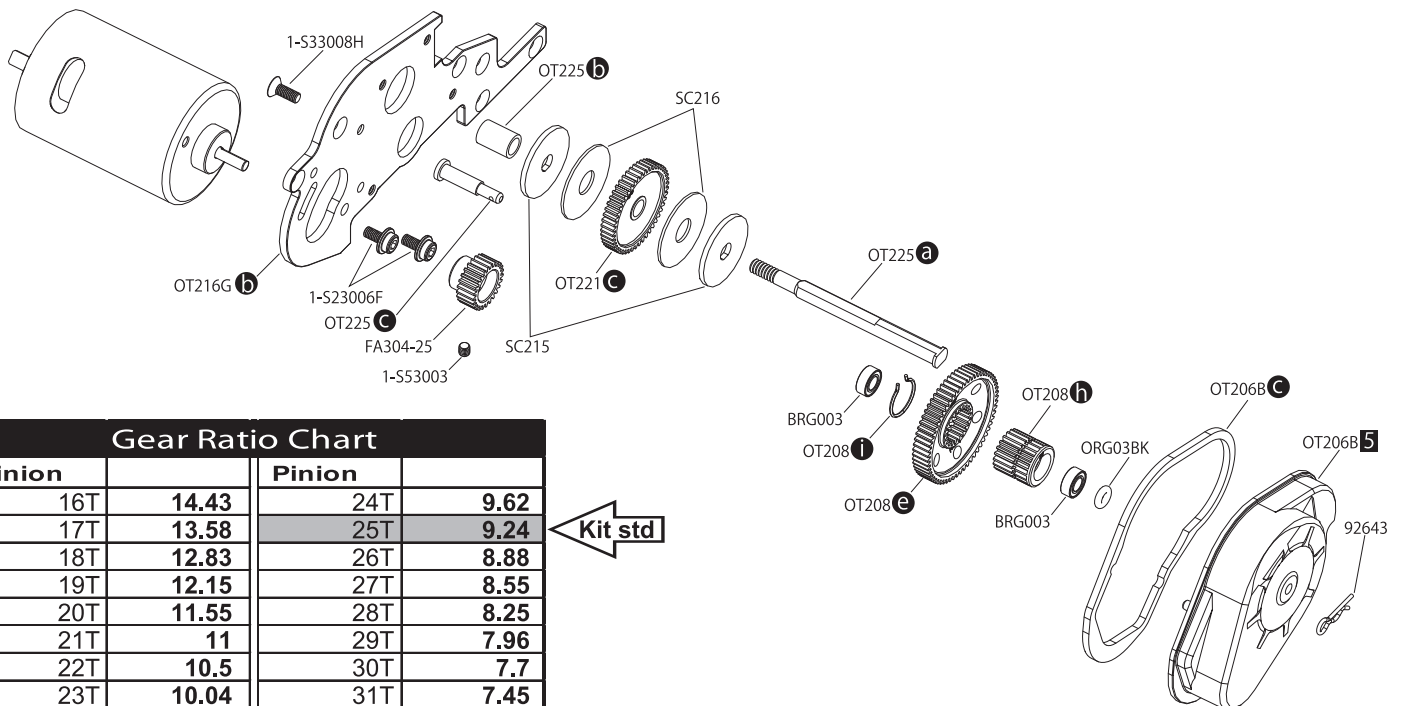

分解图 / EXPLODED VIEW

Front

Rear

Gear Ratio Chart			
Pinion		Pinion	
16T	14.43	24T	9.62
17T	13.58	25T	9.24
18T	12.83	26T	8.88
19T	12.15	27T	8.55
20T	11.55	28T	8.25
21T	11	29T	7.96
22T	10.5	30T	7.7
23T	10.04	31T	7.45

Kit std