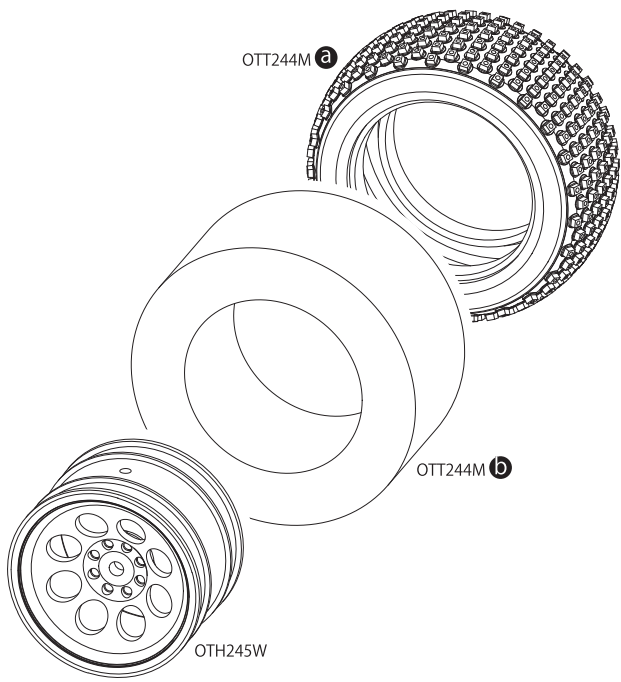

分解图 / EXPLODED VIEW

Front

Rear

Gear Ratio Chart			
Pinion		Pinion	
16T	14.43	24T	9.62
17T	13.58	25T	9.24
18T	12.83	26T	8.88
19T	12.15	27T	8.55
20T	11.55	28T	8.25
21T	11	29T	7.96
22T	10.5	30T	7.7
23T	10.04	31T	7.45

Kit std