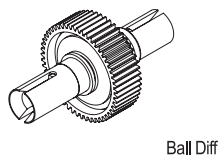

Tomahawk Option Parts List

SCW029

SCW030

FAT202S / SS

FAT202S Soft
FAT202SS Super Soft

2.2inch
リヤタイヤ(2入/インナー付)
Rear Tire (2pcs/with Inner)

LA43R / H

PNGS4828 / PNGS4831

UMW602

OT252BK / GR / OR / R / W / Y

BK Black
GR Peppermint Green
OR Orange
R Red
W White
Y Yellow

92411

92417

Part No.	Description	Price
SCW029	HD Rear Sus Plate W/B 273mm (7075 Turbo Scorpion)	1320
SCW030	HD Gear Box Mount W/B 273mm (7075 Turbo Scorpion)	1320
FAT202S	Rear Tire/Soft/2pcs (Dirt Hog)	990
FAT202SS	Rear Tire/ Super Soft/ 2pcs/ 2.2 inch	2200
LA43R	5.8mm Ball End (Red / 12pcs)	330
LA43H	Ball End (5.8mm/Hard/12pcs)	660
PNGS4828	Steel Pinion Gear (28T) 1/48 Pitch	770
PNGS4831	Steel Pinion Gear (31T) 1/48 Pitch	770
UMW602	Ball Diff Set (Ultima SC/DB/RB/RT)	4180
OT252BK	Wing (Black/Javelin)	660
OT252GR	Wing (Paper mint Green/Javelin)	660
OT252OR	Wing (Orange/Javelin)	660
OT252R	Wing (Red/Javelin)	660
OT252W	Wing (White/Javelin)	660
OT252Y	Wing (Yellow/Javelin)	660
92411	Titanium Adjust Rod 30mm	660
92417	Titanium Adjust Rod 68mm	990

★ 定価(税込)

Brushless Motor

R246-8584

37031

37051

Brushed Motor

37021

Part No.	Description	Price
R246-8584	Silicone Sensor Cable 210mm	550
37031	LE MANS 240S MOTOR (Brushless/19.5Turn)	11000
37051	LE MANS 240S ESC (for Brushless/MAX13.5Turn)	7480
37021	Le Mans 490 MOTOR (Brushed/30Turn)	4400

★ 定価(税込)

★ FOR JAPANESE MARKET ONLY.