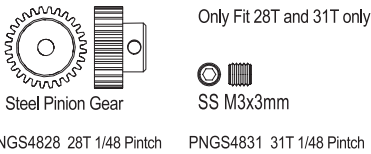

PNGS4828 / PNGS4831