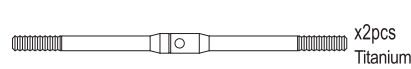

Tomahawk Option Parts List

SCW029

SCW030

FAT202S / SS

FAT202S Soft
FAT202SS Super Soft

2.2inch
リヤタイヤ(2入/インナー付)
Rear Tire (2pcs/with Inner)

LA43R / H

PNGS4828 / PNGS4831

UMW602

OT252BK / GR / OR / R / W / Y

BK Black
GR Peppermint Green
OR Orange
R Red
W White
Y Yellow

92411

92417

Part No.	Description	Price
SCW029	HD Rear Sus Plate W/B 273mm (7075 Turbo Scorpion)	1320
SCW030	HD Gear Box Mount W/B 273mm (7075 Turbo Scorpion)	1320
FAT202S	Rear Tire/Soft/2pcs (Dirt Hog)	990
FAT202SS	Rear Tire/ Super Soft/ 2pcs/ 2.2 inch	2200
LA43R	5.8mm Ball End (Red / 12pcs)	330
LA43H	Ball End (5.8mm/Hard/12pcs)	660
PNGS4828	Steel Pinion Gear (28T) 1/48 Pitch	770
PNGS4831	Steel Pinion Gear (31T) 1/48 Pitch	770
UMW602	Ball Diff Set (Ultima SC/DB/RB/RT)	4180
OT252BK	Wing (Black/Javelin)	660
OT252GR	Wing (Paper mint Green/Javelin)	660
OT252OR	Wing (Orange/Javelin)	660
OT252R	Wing (Red/Javelin)	660
OT252W	Wing (White/Javelin)	660
OT252Y	Wing (Yellow/Javelin)	660
92411	Titanium Adjust Rod 30mm	660
92417	Titanium Adjust Rod 68mm	990

★ 定価(税込)

Brushless Motor

R246-8584

37031

37051

Brushed Motor

37021

Part No.	Description	Price
R246-8584	Silicone Sensor Cable 210mm	550
37031	LE MANS 240S MOTOR (Brushless/19.5Turn)	11000
37051	LE MANS 240S ESC (for Brushless/MAX13.5Turn)	7480
37021	Le Mans 490 MOTOR (Brushed/30Turn)	4400

★ 定価(税込)

★ FOR JAPANESE MARKET ONLY.