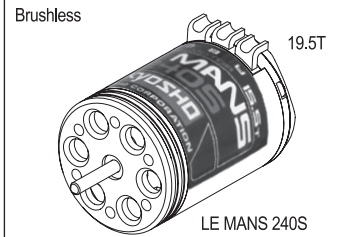

★ 定価(税込)

Brushless Motor

R246-8584

37031

37051

Brushed Motor

37021

Part No.	Description	Price
R246-8584	Silicone Sensor Cable 210mm	550
37031	LE MANS 240S MOTOR (Brushless/19.5Turn)	11000
37051	LE MANS 240S ESC (for Brushless/MAX13.5Turn)	7480
37021	Le Mans 490 MOTOR (Brushed/30Turn)	4400