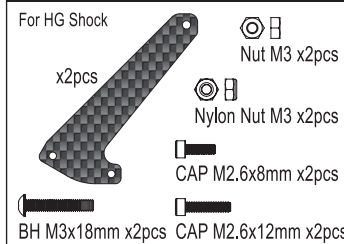

SCW003

For HG Shock

x2pcs

Nut M3 x2pcs

Nylon Nut M3 x2pcs

CAP M2.6x8mm x2pcs

BH M3x18mm x2pcs CAP M2.6x12mm x2pcs