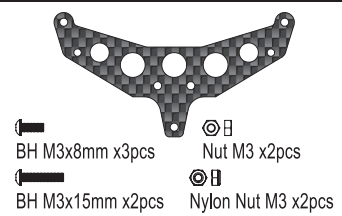

SCW006

BH M3x8mm x3pcs

Nut M3 x2pcs

BH M3x15mm x2pcs

Nylon Nut M3 x2pcs