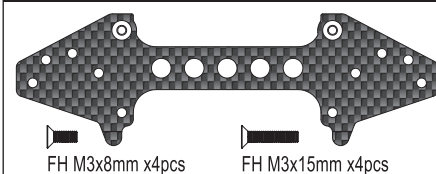

SCW005

FH M3x8mm x4pcs

FH M3x15mm x4pcs