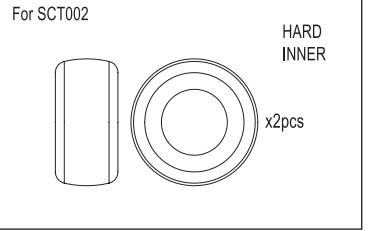

BEETLE Option Parts List

SCW015

SCW016

SCW017

SCW018

SCW020

SCW021

SCW022

SCW023

SCW028

SCW029

SCW030

FAT202S / SS

LA43R / H

PNGS4828 / PNGS4831

UMW602

OT252BK / GR / OR / R / W / Y

- BK Black
- GR Peppermint Green
- OR Orange
- R Red
- W White
- Y Yellow

92411

92417

Part No.	Description	Price (Tax Incl.)
FAT202S	Rear Tire/Soft/2pcs (Dirt Hog)	990
FAT202SS	Rear Tire/ Super Soft/ 2pcs/ 2.2 inch	2200
LA43R	5.8mm Ball End (Red / 12pcs)	330
LA43H	Ball End (5.8mm/Hard/12pcs)	660
PNGS4828	Steel Pinion Gear (28T) 1/48 Pitch	770
PNGS4831	Steel Pinion Gear (31T) 1/48 Pitch	770
UMW602	Ball Diff Set (Ultima SC/DB/RB/RT)	4180
OT252BK	Wing (Black/Javelin)	660
OT252GR	Wing (Paper mint Green/Javelin)	660
OT252OR	Wing (Orange/Javelin)	660
OT252R	Wing (Red/Javelin)	660
OT252W	Wing (White/Javelin)	660
OT252Y	Wing (Yellow/Javelin)	660
92411	Titanium Adjust Rod 30mm	660
92417	Titanium Adjust Rod 68mm	990

Part No.	Description	Price (Tax Incl.)
SCW015	Light Bucket Compatible Roll Cage Set (Scorpion 2014)	330
SCW016	HG Wing Stay Set (Scorpion 2014)	385
SCW017	Light Bucket Set (2pcs/Scorpion 2014)	1760
SCW018	LED Light Bulb Set (Scorpion 2014)	1320
SCW020	Hex Drive Washer Set (2pcs/Scorpion 2014)	880
SCW021	HD Slipper Pad (2pcs/Scorpion 2014)	660
SCW022	Long W/B Rear Plate Set (273mm/Carbon)	6380
SCW023	Mold Inner Sponge (Hard/Scorpion 2014)	990
SCW028	Metal Servo Saver (Scorpion)	3080
SCW029	HD Rear Slat Plate W/B 273mm (7075 Turbo Scorpion)	1320
SCW030	HD Gear Box Mount W/B 273mm (7075 Turbo Scorpion)	1320