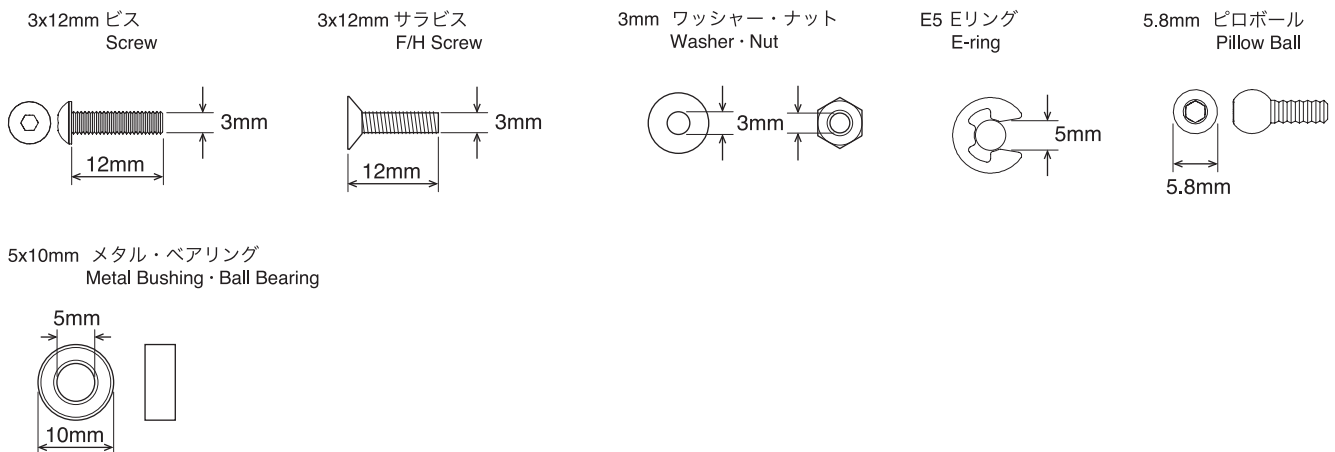

●小物部品のサイズ例 / OTHER HARDWARE