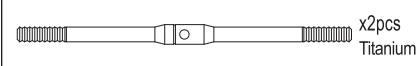

UMW602

OT252BK / GR / OR / R / W / Y

- BK Black
- GR Peppermint Green
- OR Orange
- R Red
- W White
- Y Yellow

92411

92417

Part No.	Description	Price (Tax Incl.)
FAT202S	Rear Tire/Soft/2pcs (Dirt Hog)	990
FAT202SS	Rear Tire/ Super Soft/ 2pcs/ 2.2 inch	2200
LA43R	5.8mm Ball End (Red / 12pcs)	330
LA43H	Ball End (5.8mm/Hard/12pcs)	660
PNGS4828	Steel Pinion Gear (28T) 1/48 Pitch	770
PNGS4831	Steel Pinion Gear (31T) 1/48 Pitch	770
UMW602	Ball Diff Set (Ultima SC/DB/RB/RT)	4180
OT252BK	Wing (Black/Javelin)	660
OT252GR	Wing (Paper mint Green/Javelin)	660
OT252OR	Wing (Orange/Javelin)	660
OT252R	Wing (Red/Javelin)	660
OT252W	Wing (White/Javelin)	660
OT252Y	Wing (Yellow/Javelin)	660
92411	Titanium Adjust Rod 30mm	660
92417	Titanium Adjust Rod 68mm	990