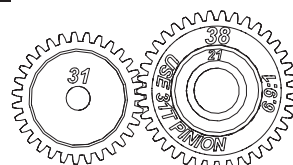

分解图 / EXPLODED VIEW

分解図 / EXPLODED VIEW

Front SC222

Rear SC223

Gear Ratio Chart

1:1

6.9 : 1

8.3 : 1