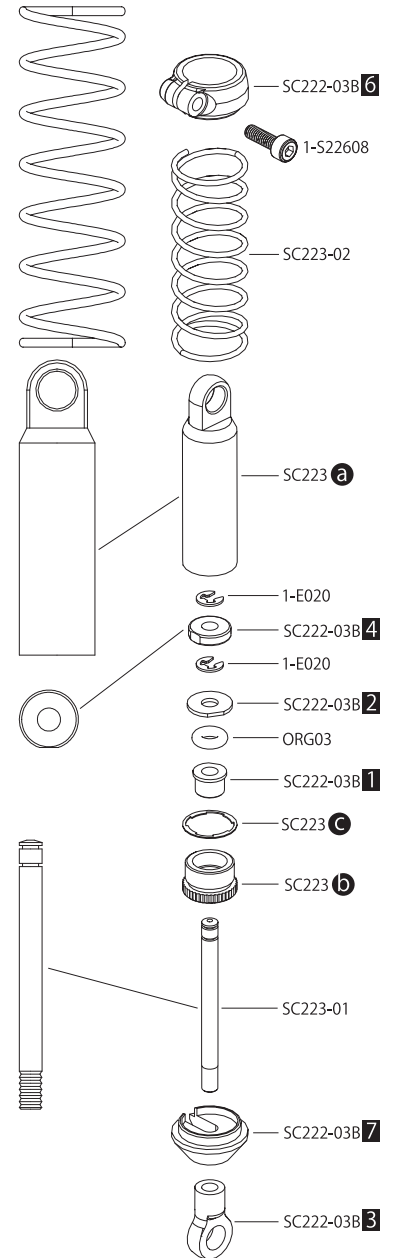

分解图 / EXPLODED VIEW

分解図 / EXPLODED VIEW

Front SC222

Rear SC223

Gear Ratio Chart

1:1

6.9 : 1

8.3 : 1

BEETLE Parts List

36105			
 x3pcs	 x3pcs		
1-S53003	1-E020	1-E030	1-E050
 x10pcs	 x10pcs	 x10pcs	 x10pcs
1-N2620	1-N3024	1-N3033N	1-N4032
 x10pcs	 x10pcs	 x5pcs	 x10pcs
1-N4055N	1-N4056FN	92638	
 x5pcs	 x5pcs	 x10pcs	
1-S13008H	1-S13015H	92643	
 x10pcs	 x10pcs	 x10pcs	
1-S22608	1-S22612	1-S22616	
 x5pcs	 x5pcs	 x5pcs	
1-S32606H	1-S33008H	1-S33012H	1-S33015H
 x10pcs	 x10pcs	 x10pcs	 x10pcs
BRG001	BRG003	BRG014	BRG022
 x4pcs	 x4pcs	 x2pcs	 x2pcs
ORG03	ORG03BK		
 x10pcs	 x10pcs		