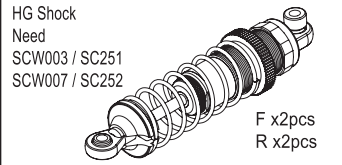

SCW013

HG Shock

Need

SCW003 / SC251

SCW007 / SC252

F x2pcs

R x2pcs