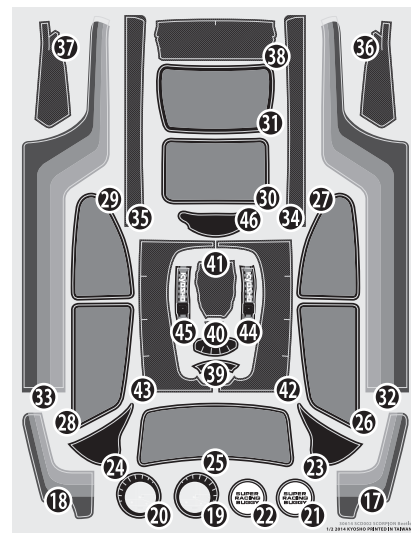

35 ペイント/デカル

Paint / Decal

SCB002 C

オプション
Option