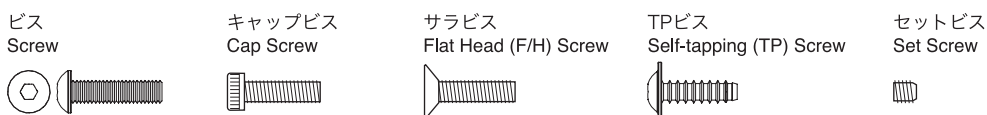

●ビスの種類 / SCREWS