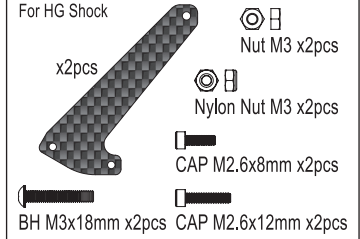

SCW003

For HG Shock

x2pcs

Nut M3 x2pcs

Nylon Nut M3 x2pcs

CAP M2.6x8mm x2pcs

BH M3x18mm x2pcs CAP M2.6x12mm x2pcs