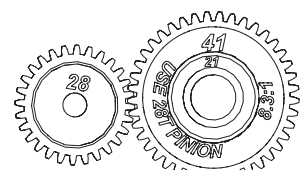

分解图 / EXPLODED VIEW

分解図 / EXPLODED VIEW

Front SC222

Rear SC223

Gear Ratio Chart

1:1

6.9 : 1

8.3 : 1