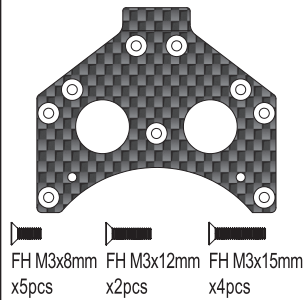

SCW008

FH M3x8mm x5pcs

FH M3x12mm x2pcs

FH M3x15mm x4pcs