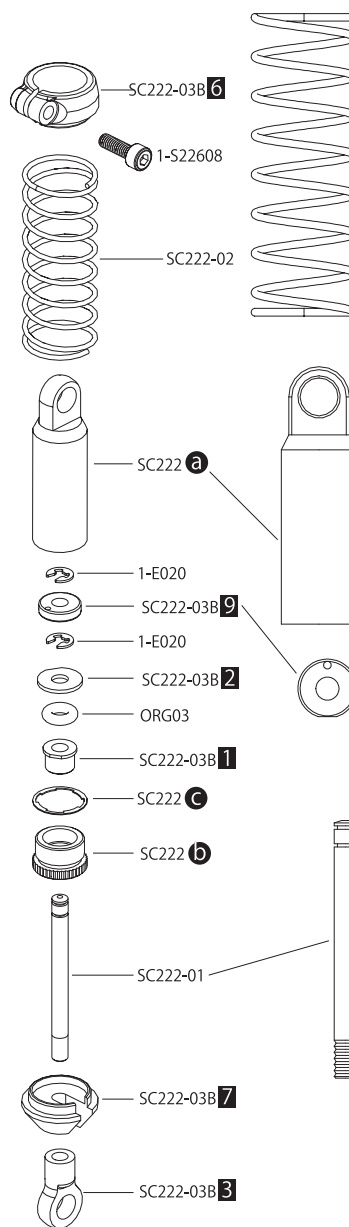

分解图 / EXPLODED VIEW

分解図 / EXPLODED VIEW

Front SC222

Rear SC223

Gear Ratio Chart

1:1

6.9 : 1

8.3 : 1

BEETLE Parts List

36105			
 x3pcs	 x3pcs		
1-S53003	1-E020	1-E030	1-E050
 x10pcs	 x10pcs	 x10pcs	 x10pcs
1-N2620	1-N3024	1-N3033N	1-N4032
 x10pcs	 x10pcs	 x5pcs	 x10pcs
1-N4055N	1-N4056FN	92638	
 x5pcs	 x5pcs	 x10pcs	
1-S13008H	1-S13015H	92643	
 x10pcs	 x10pcs	 x10pcs	
1-S22608	1-S22612	1-S22616	
 x5pcs	 x5pcs	 x5pcs	
1-S32606H	1-S33008H	1-S33012H	1-S33015H
 x10pcs	 x10pcs	 x10pcs	 x10pcs
BRG001	BRG003	BRG014	BRG022
 x4pcs	 x4pcs	 x2pcs	 x2pcs
ORG03	ORG03BK		
 x10pcs	 x10pcs		