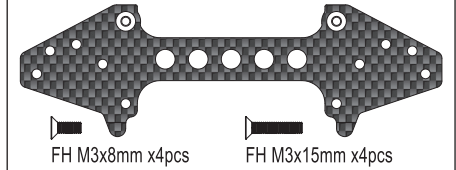

SCW005

FH M3x8mm x4pcs

FH M3x15mm x4pcs