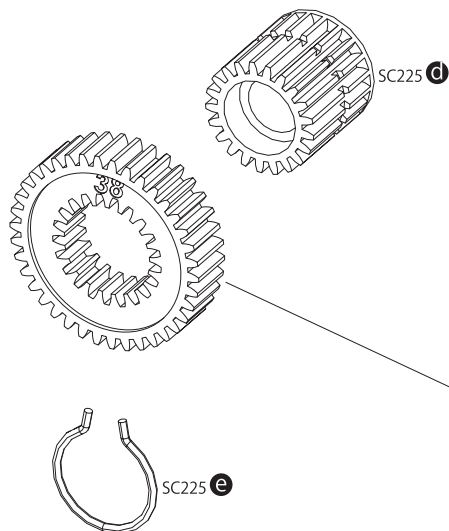

分解图 / EXPLODED VIEW

分解図 / EXPLODED VIEW

Front SC222

Rear SC223

Gear Ratio Chart

1:1

6.9 : 1

8.3 : 1

BEETLE Parts List

36105			
 x3pcs	 x3pcs		
1-S53003	1-E020	1-E030	1-E050
 x10pcs	 x10pcs	 x10pcs	 x10pcs
1-N2620	1-N3024	1-N3033N	1-N4032
 x10pcs	 x10pcs	 x5pcs	 x10pcs
1-N4055N	1-N4056FN	92638	
 x5pcs	 x5pcs	 x10pcs	
1-S13008H	1-S13015H	92643	
 x10pcs	 x10pcs	 x10pcs	
1-S22608	1-S22612	1-S22616	
 x5pcs	 x5pcs	 x5pcs	
1-S32606H	1-S33008H	1-S33012H	1-S33015H
 x10pcs	 x10pcs	 x10pcs	 x10pcs
BRG001	BRG003	BRG014	BRG022
 x4pcs	 x4pcs	 x2pcs	 x2pcs
ORG03	ORG03BK		
 x10pcs	 x10pcs		