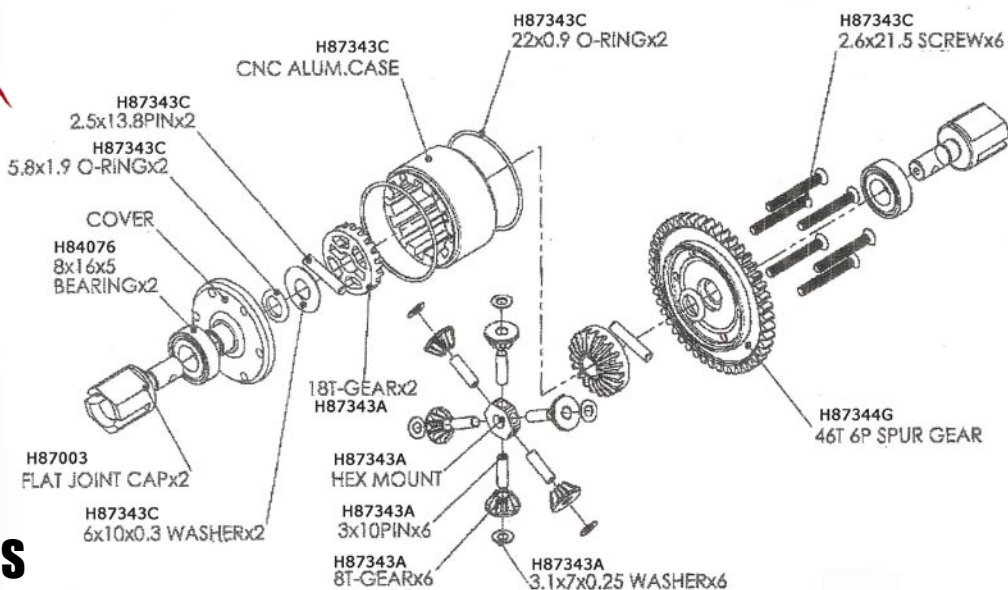

IMPORTANT!

PARTS DRAWINGS SPECIFIC TO THE PRO UK

(do not refer to numbers in manual when ordering parts)

HOB TEAM
AO
HIGH QUALITY RADIO CONTROL MODEL

TEAM HOBBY HIGH QUALITY RADIO CONTROL MODEL

HYPER PROUK

No.87343A
18T-GEAR x2
8T-GEAR x6
3x10 pin x6
HEX MOUNT x1
3.1x7x0.25 washer x6

No.87343C
2.6x21.5 SCREW x6
22x0.9 O-ring x2
CNC ALUM.CASE x1
2.5x13.8 pin x2
6x10x0.3 washer x2

No.87343G
43T 6P CROWN GEAR x2
5.8x1.9 O-ring x1

H87344 SPIDER CENTRE DIFFERENTIAL

IMPORTANT!
PARTS DRAWINGS
SPECIFIC TO THE PBS

(do not refer to numbers in manual when ordering parts)