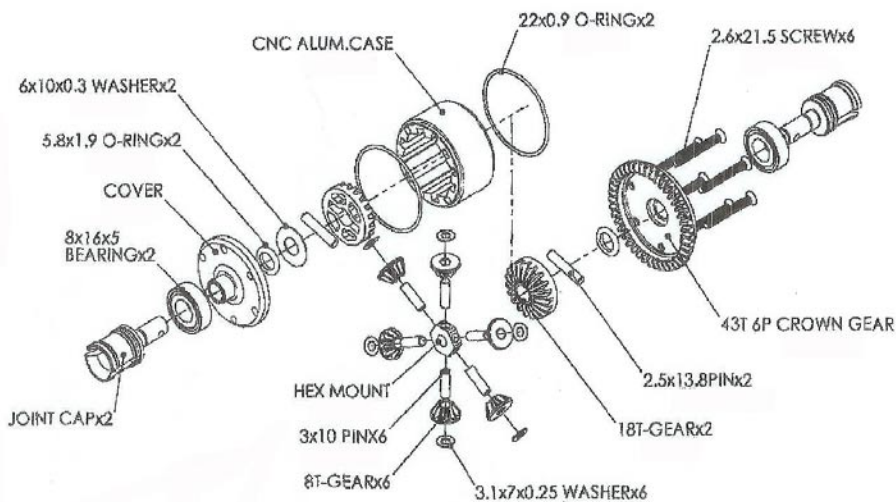

IMPORTANT!

PARTS DRAWINGS SPECIFIC TO THE PRO UK

(do not refer to numbers in manual when ordering parts)

HOB TEAM
AO
HIGH QUALITY RADIO CONTROL MODEL

TEAM HOBBY HIGH QUALITY RADIO CONTROL MODEL

HYPER PROUK

No.87343A
18T-GEAR x2
8T-GEAR x6
3x10 pin x6
HEX MOUNT x1
3.1x7x0.25 washer x6

No.87343C
2.6x21.5 SCREW x6
22x0.9 O-ring x2
CNC ALUM.CASE x1
2.5x13.8 pin x2
6x10x0.3 washer x2

No.87343G
43T 6P CROWN GEAR x2
5.8x1.9 O-ring x1

H87344 SPIDER CENTRE DIFFERENTIAL

IMPORTANT!
PARTS DRAWINGS
SPECIFIC TO THE PBS

(do not refer to numbers in manual when ordering parts)