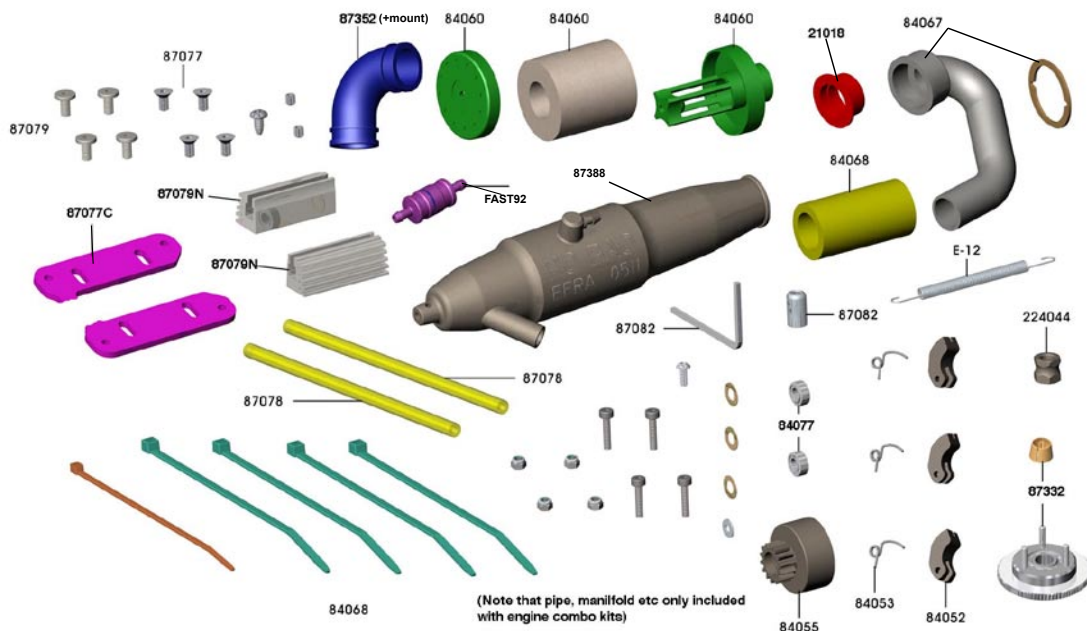

IMPORTANT!

PARTS DRAWINGS SPECIFIC TO THE PRO UK

(do not refer to numbers in manual when ordering parts)

HOB TEAM
AO
HIGH QUALITY RADIO CONTROL MODEL

TEAM HOBBY HIGH QUALITY RADIO CONTROL MODEL

HYPER PROUK

No.87343A
18T-GEAR x2
8T-GEAR x6
3x10 pin x6
HEX MOUNT x1
3.1x7x0.25 washer x6

No.87343C
2.6x21.5 SCREW x6
22x0.9 O-ring x2
CNC ALUM.CASE x1
2.5x13.8 pin x2
6x10x0.3 washer x2

No.87343G
43T 6P CROWN GEAR x2
5.8x1.9 O-ring x1

H87344 SPIDER CENTRE DIFFERENTIAL

IMPORTANT!
PARTS DRAWINGS
SPECIFIC TO THE PBS

(do not refer to numbers in manual when ordering parts)