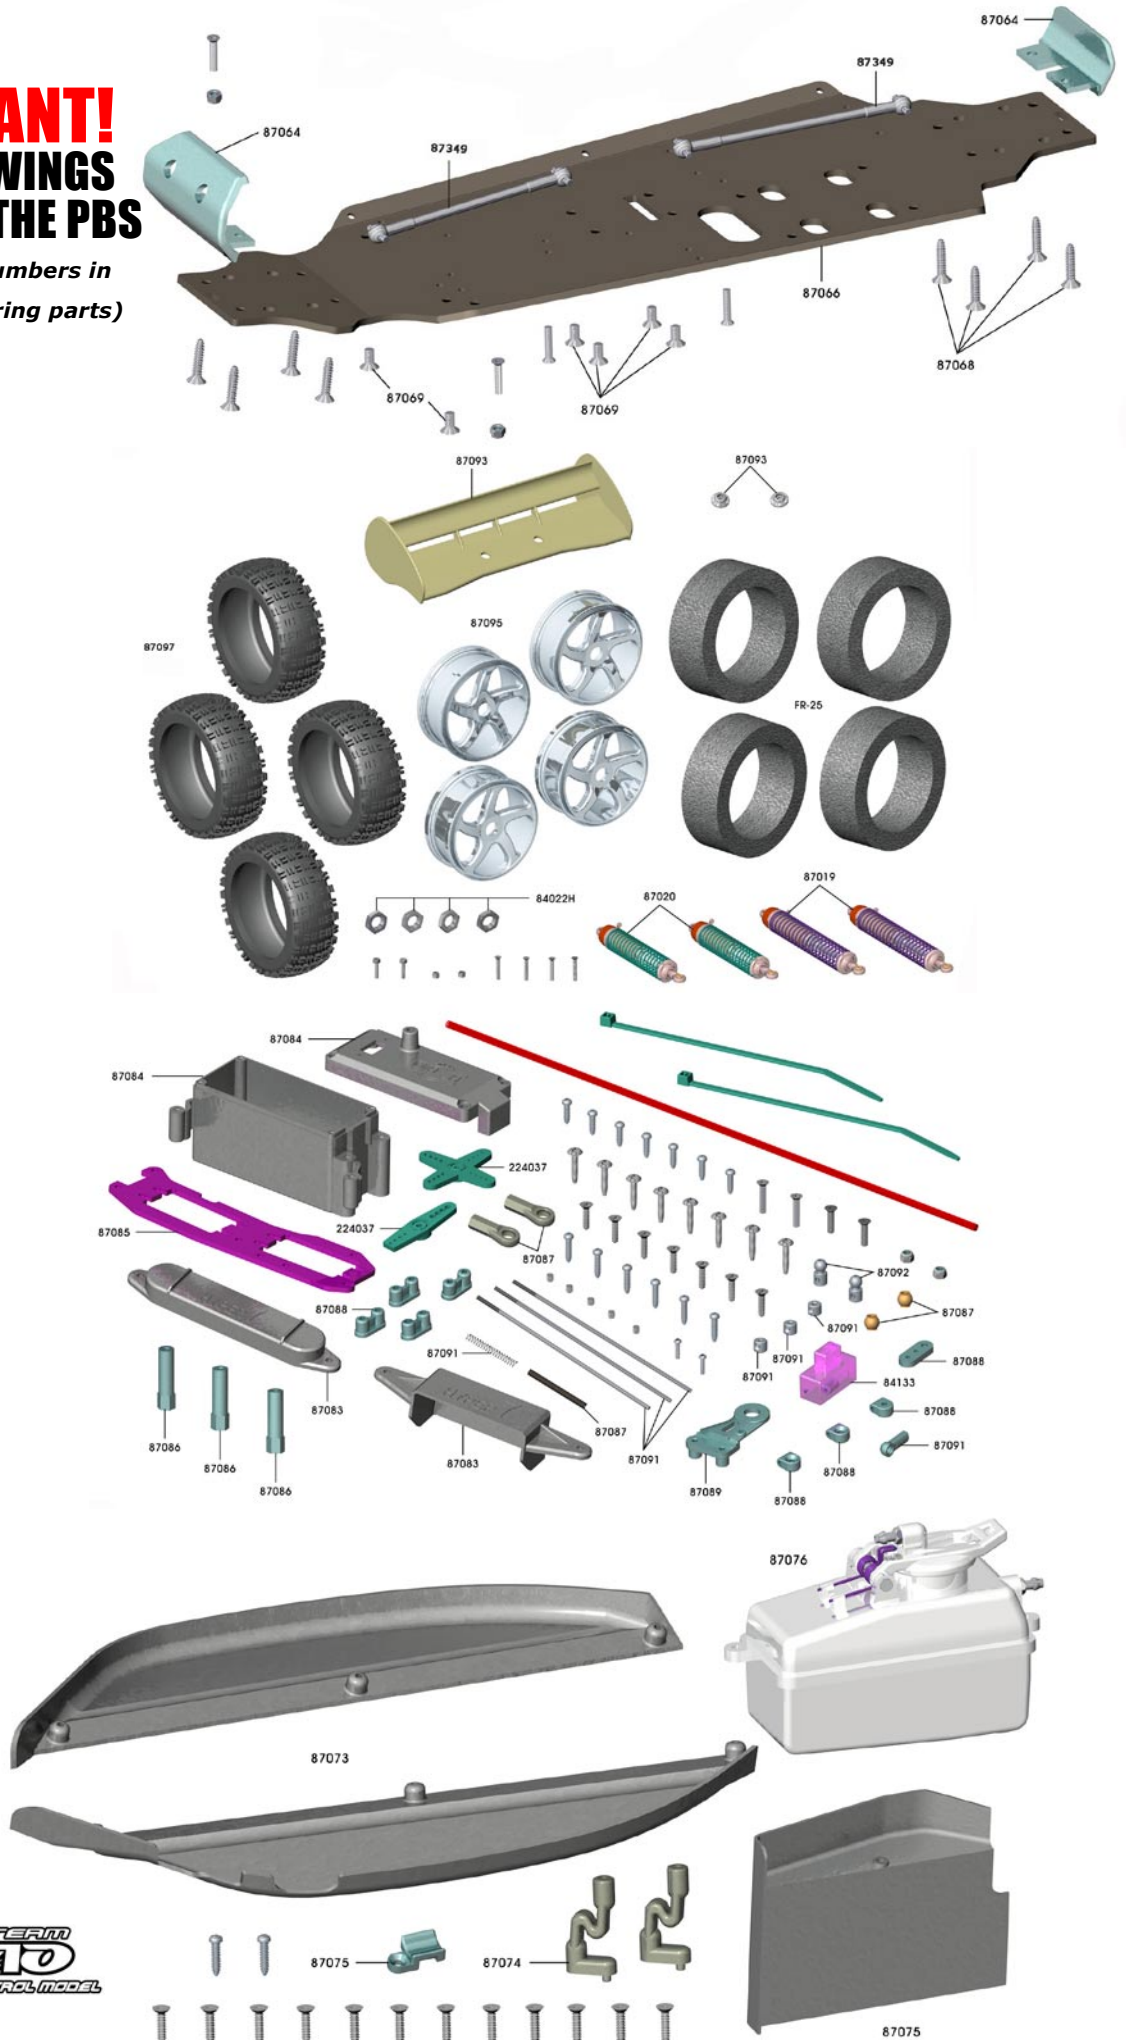

1/8 OFF-ROAD GAS POWERED RACING CAR.

HYPERPBS

PURE COMPETITION

IMPORTANT!

PARTS DRAWINGS SPECIFIC TO THE PBS

(do not refer to numbers in manual when ordering parts)

HOBART TEAM

HIGH QUALITY RADIO CONTROL MODEL

IMPORTANT! PARTS DRAWINGS SPECIFIC TO THE PBS

(do not refer to numbers in
manual when ordering parts)

1/8 OFF-ROAD GAS POWERED RACING CAR.
HYPER PBS
PURE COMPETITION

HOBAS TRIM
HIGH QUALITY RACING CONTROL MODEL