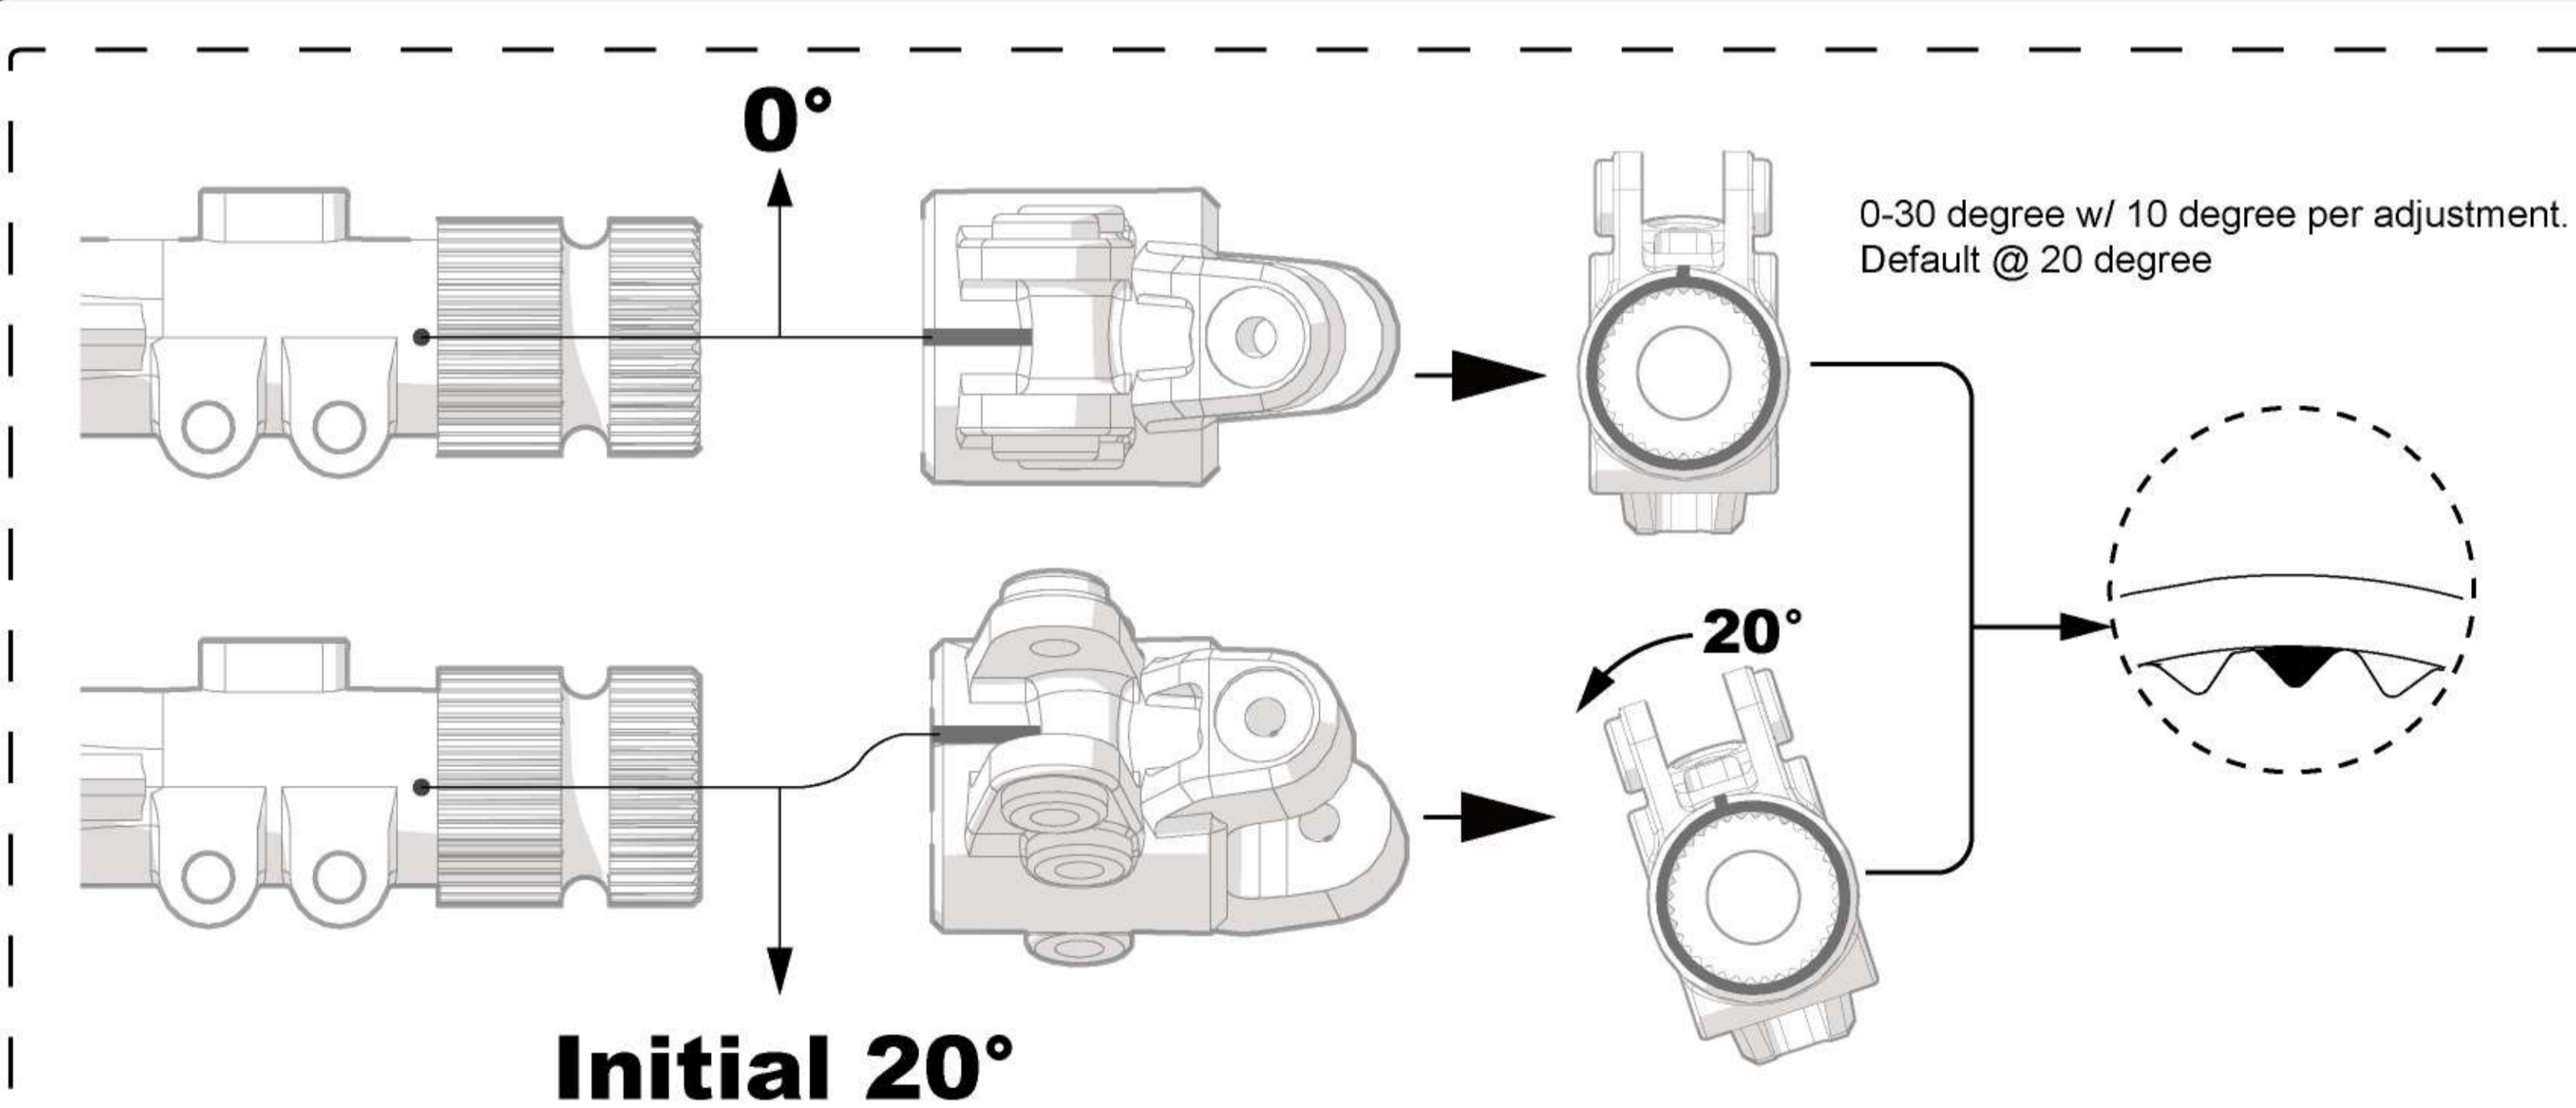

Steering Knuckles / Hub Carriers

Package 4