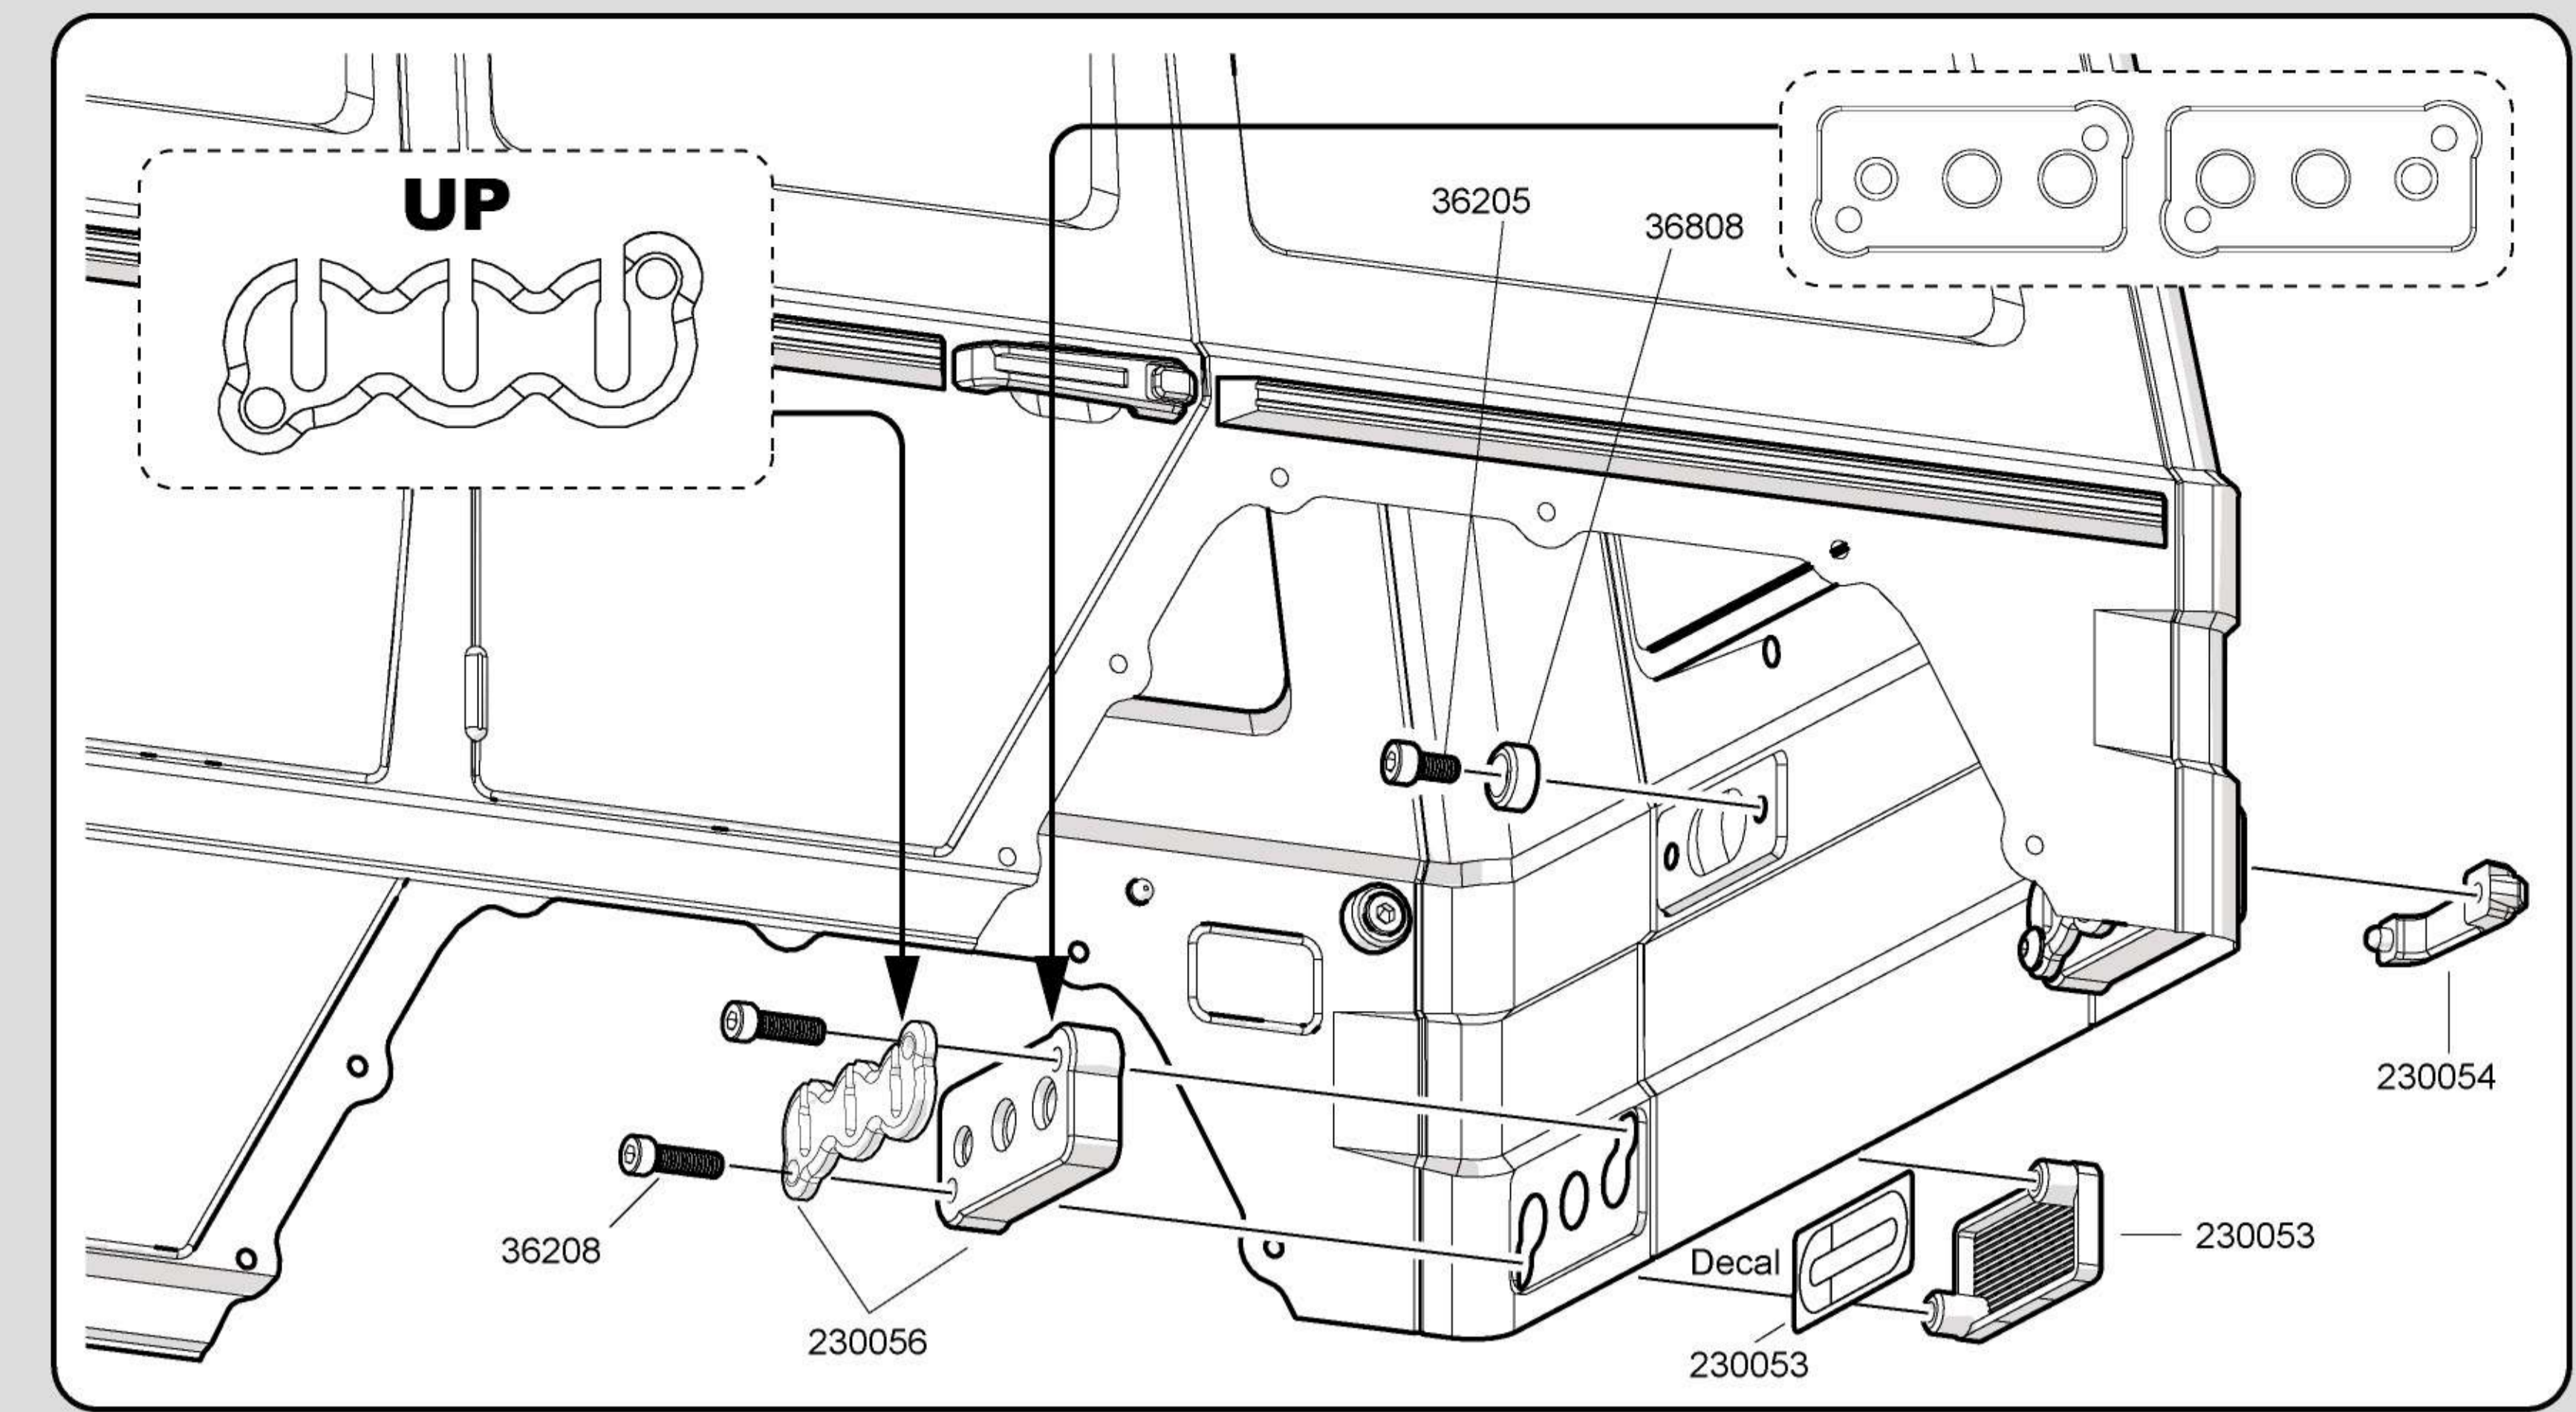

4

36205
2.6x5mm x1
Cap Head Screw

36208
2.6x8mm x4
B/H Screw