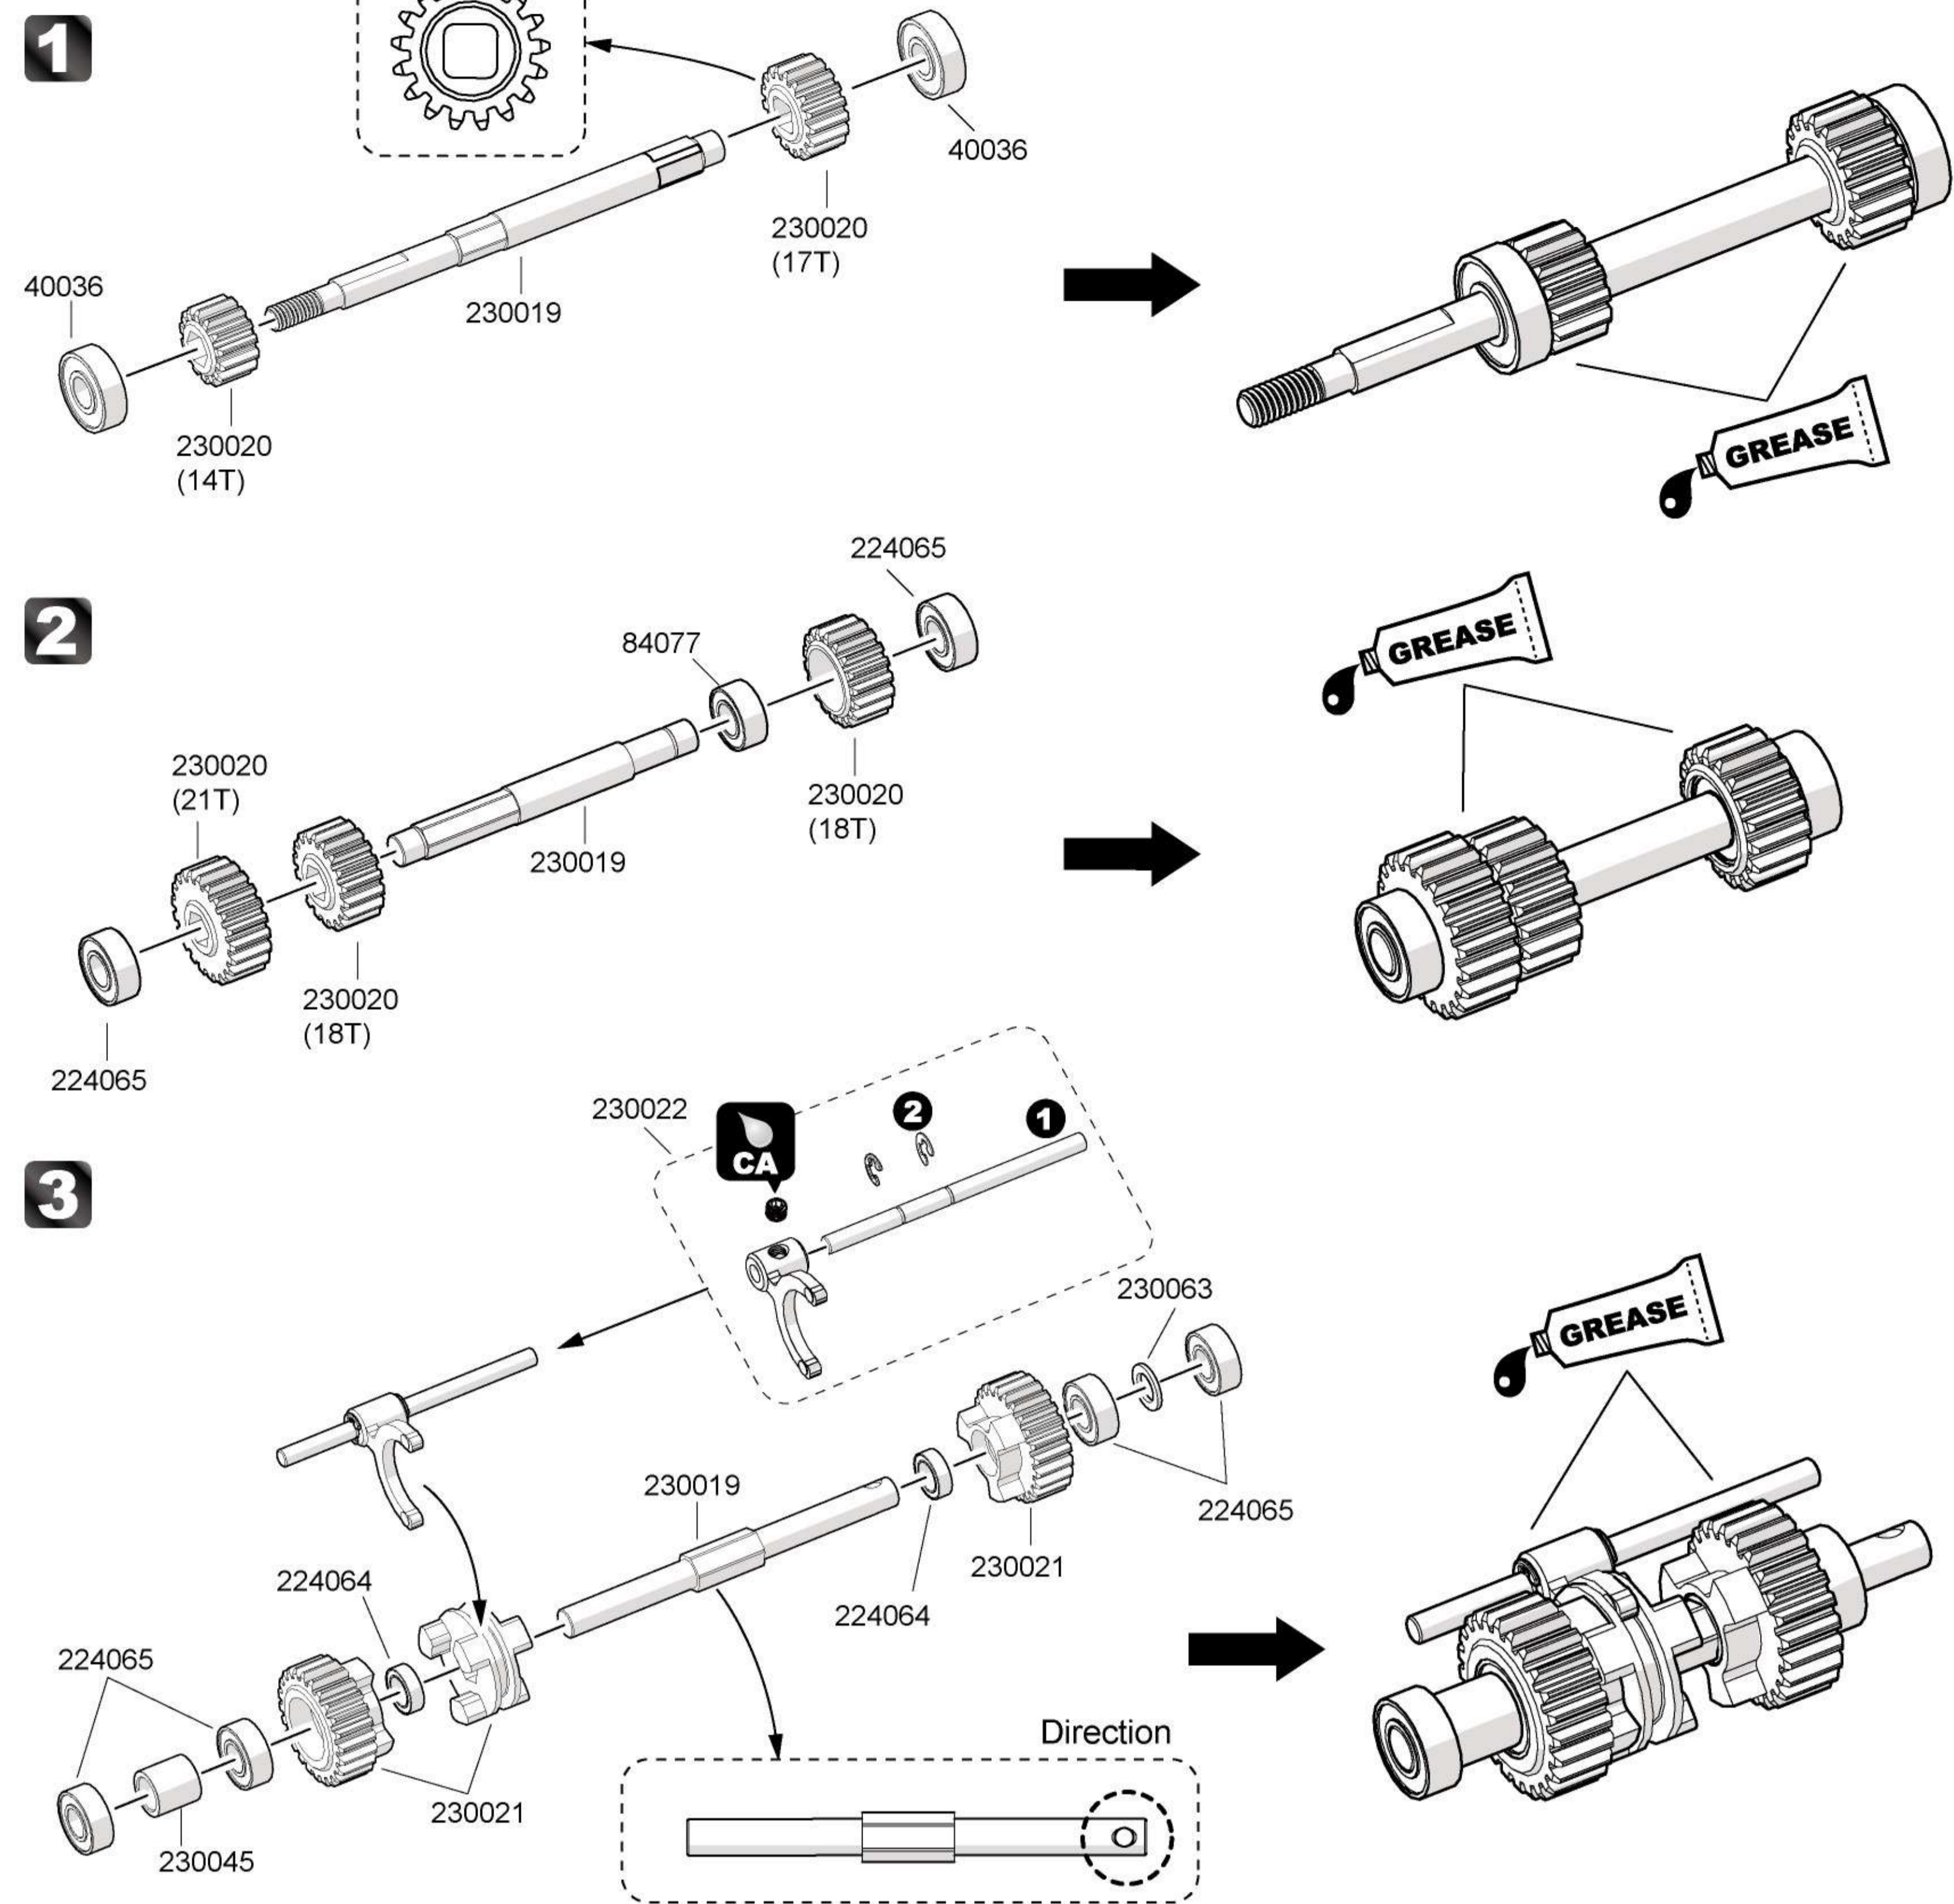

Required

Radio control equipment set

Tools recommended

Included items

1**High – Low Speed Transmission****Package 1**

-  224064
5x8x2.5mm x2
Ball Bearing
-  84077
5x10x4mm x1
Ball Bearing
-  224065
5x11x4mm x6
Ball Bearing
-  40036
5x13x4mm x2
Ball Bearing
-  230063
5.1x7.5x0.7mm x1
Washer
-  39018
2.3x0.4mm x2
E Clip
-  38303
3x3mm x1
Set Screw

**2****Transmission Housing****Package 1**

-  36210
2.6x10mm x4
Cap Head Screw

**3****Spur Gear / Slipper Clutch****Package 1**

-  32310
3x10mm X5
Cap Head Screw
-  84135
Nylon Flange Nut M4 X1

**4****Motor Installation****Package 1**

-  32310
3x10mm X4
Cap Head Screw
-  32308
3x8mm x2
Cap Head Screw
-  31308
3x8mm x4
F/H Screw
-  230062
3.1x6x0.5mm x2
Washer
-  38404
4x4mm x1
Set Screw

5

Transmission Gears

Package 2

224065
5x11x4mm x6
Ball Bearing

Replacement Parts

230059 Ball 5.8mm 10PCS	230069 Hub
230060 2PCS	230070 Spacer
230061 Screw 3x50mm 2PCS	230071 1PC
230062 Washer 3.1x6x0.5mm	
230063 Washer 5.1x7.5x0.7mm	
230064 Wheel 4PCS	
230065 Tire 2PCS	
230066 Clear Body with Accessories set	
230067 Body Decal	
230068 5.8mm 2PCS	