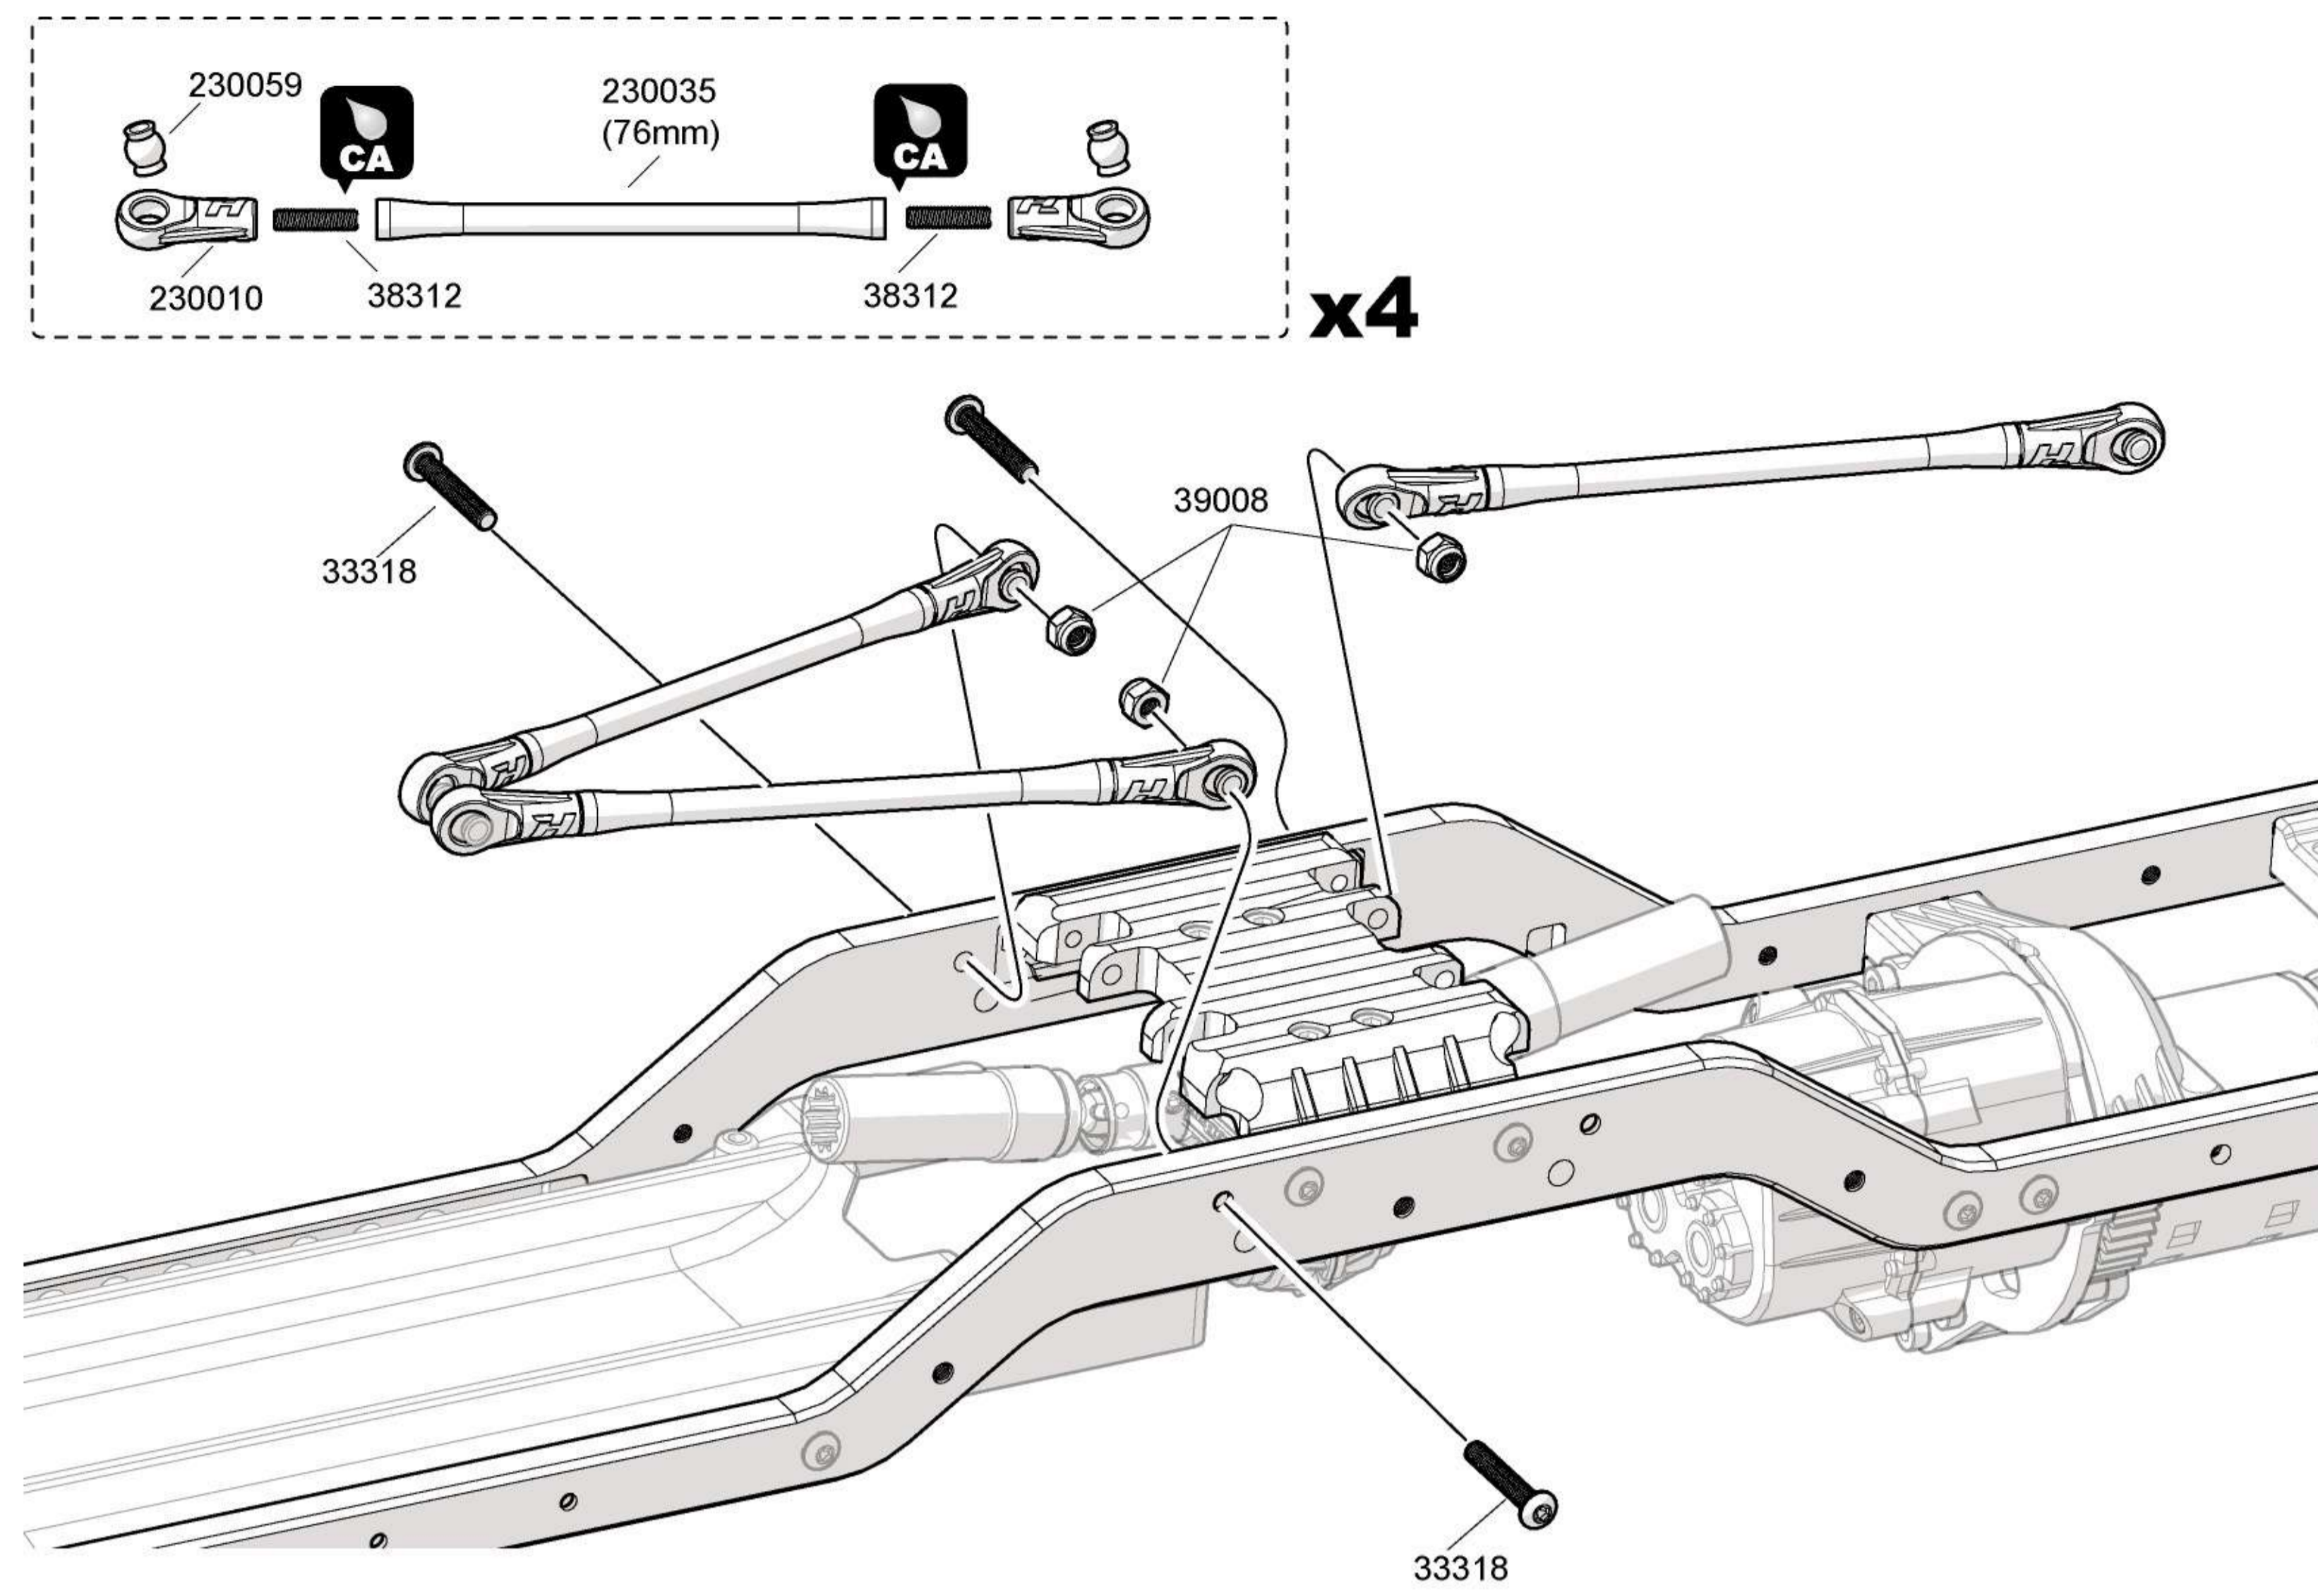

Required

Radio control equipment set

Tools recommended

Included items

1**High – Low Speed Transmission****Package 1**

-  224064
5x8x2.5mm x2
Ball Bearing
-  84077
5x10x4mm x1
Ball Bearing
-  224065
5x11x4mm x6
Ball Bearing
-  40036
5x13x4mm x2
Ball Bearing
-  230063
5.1x7.5x0.7mm x1
Washer
-  39018
2.3x0.4mm x2
E Clip
-  38303
3x3mm x1
Set Screw

Package 3-2

33306
3x6mm x2
B/H Screw

33310
3x10mm x3
B/H Screw

32308
3x8mm x4
Cap Head Screw

230058
3x3x10.8mm x4
Pin

38303
3x2.5mm x2
Set Screw

8**4 Link Bar****Package 3-3**38312
3x12mm x14
Set Screw230059
5.8mm x14
Steel Ball39008
Nylon Nut M3 x333318
3x18mm x4
B/H Screw230061
3x50x6mm x2
B/H Screw**9****Servo / Receiver****Package 3-4**36210
2.6x10mm x3
Cap Head Screw32205
2x5mm x1
Cap Head Screw