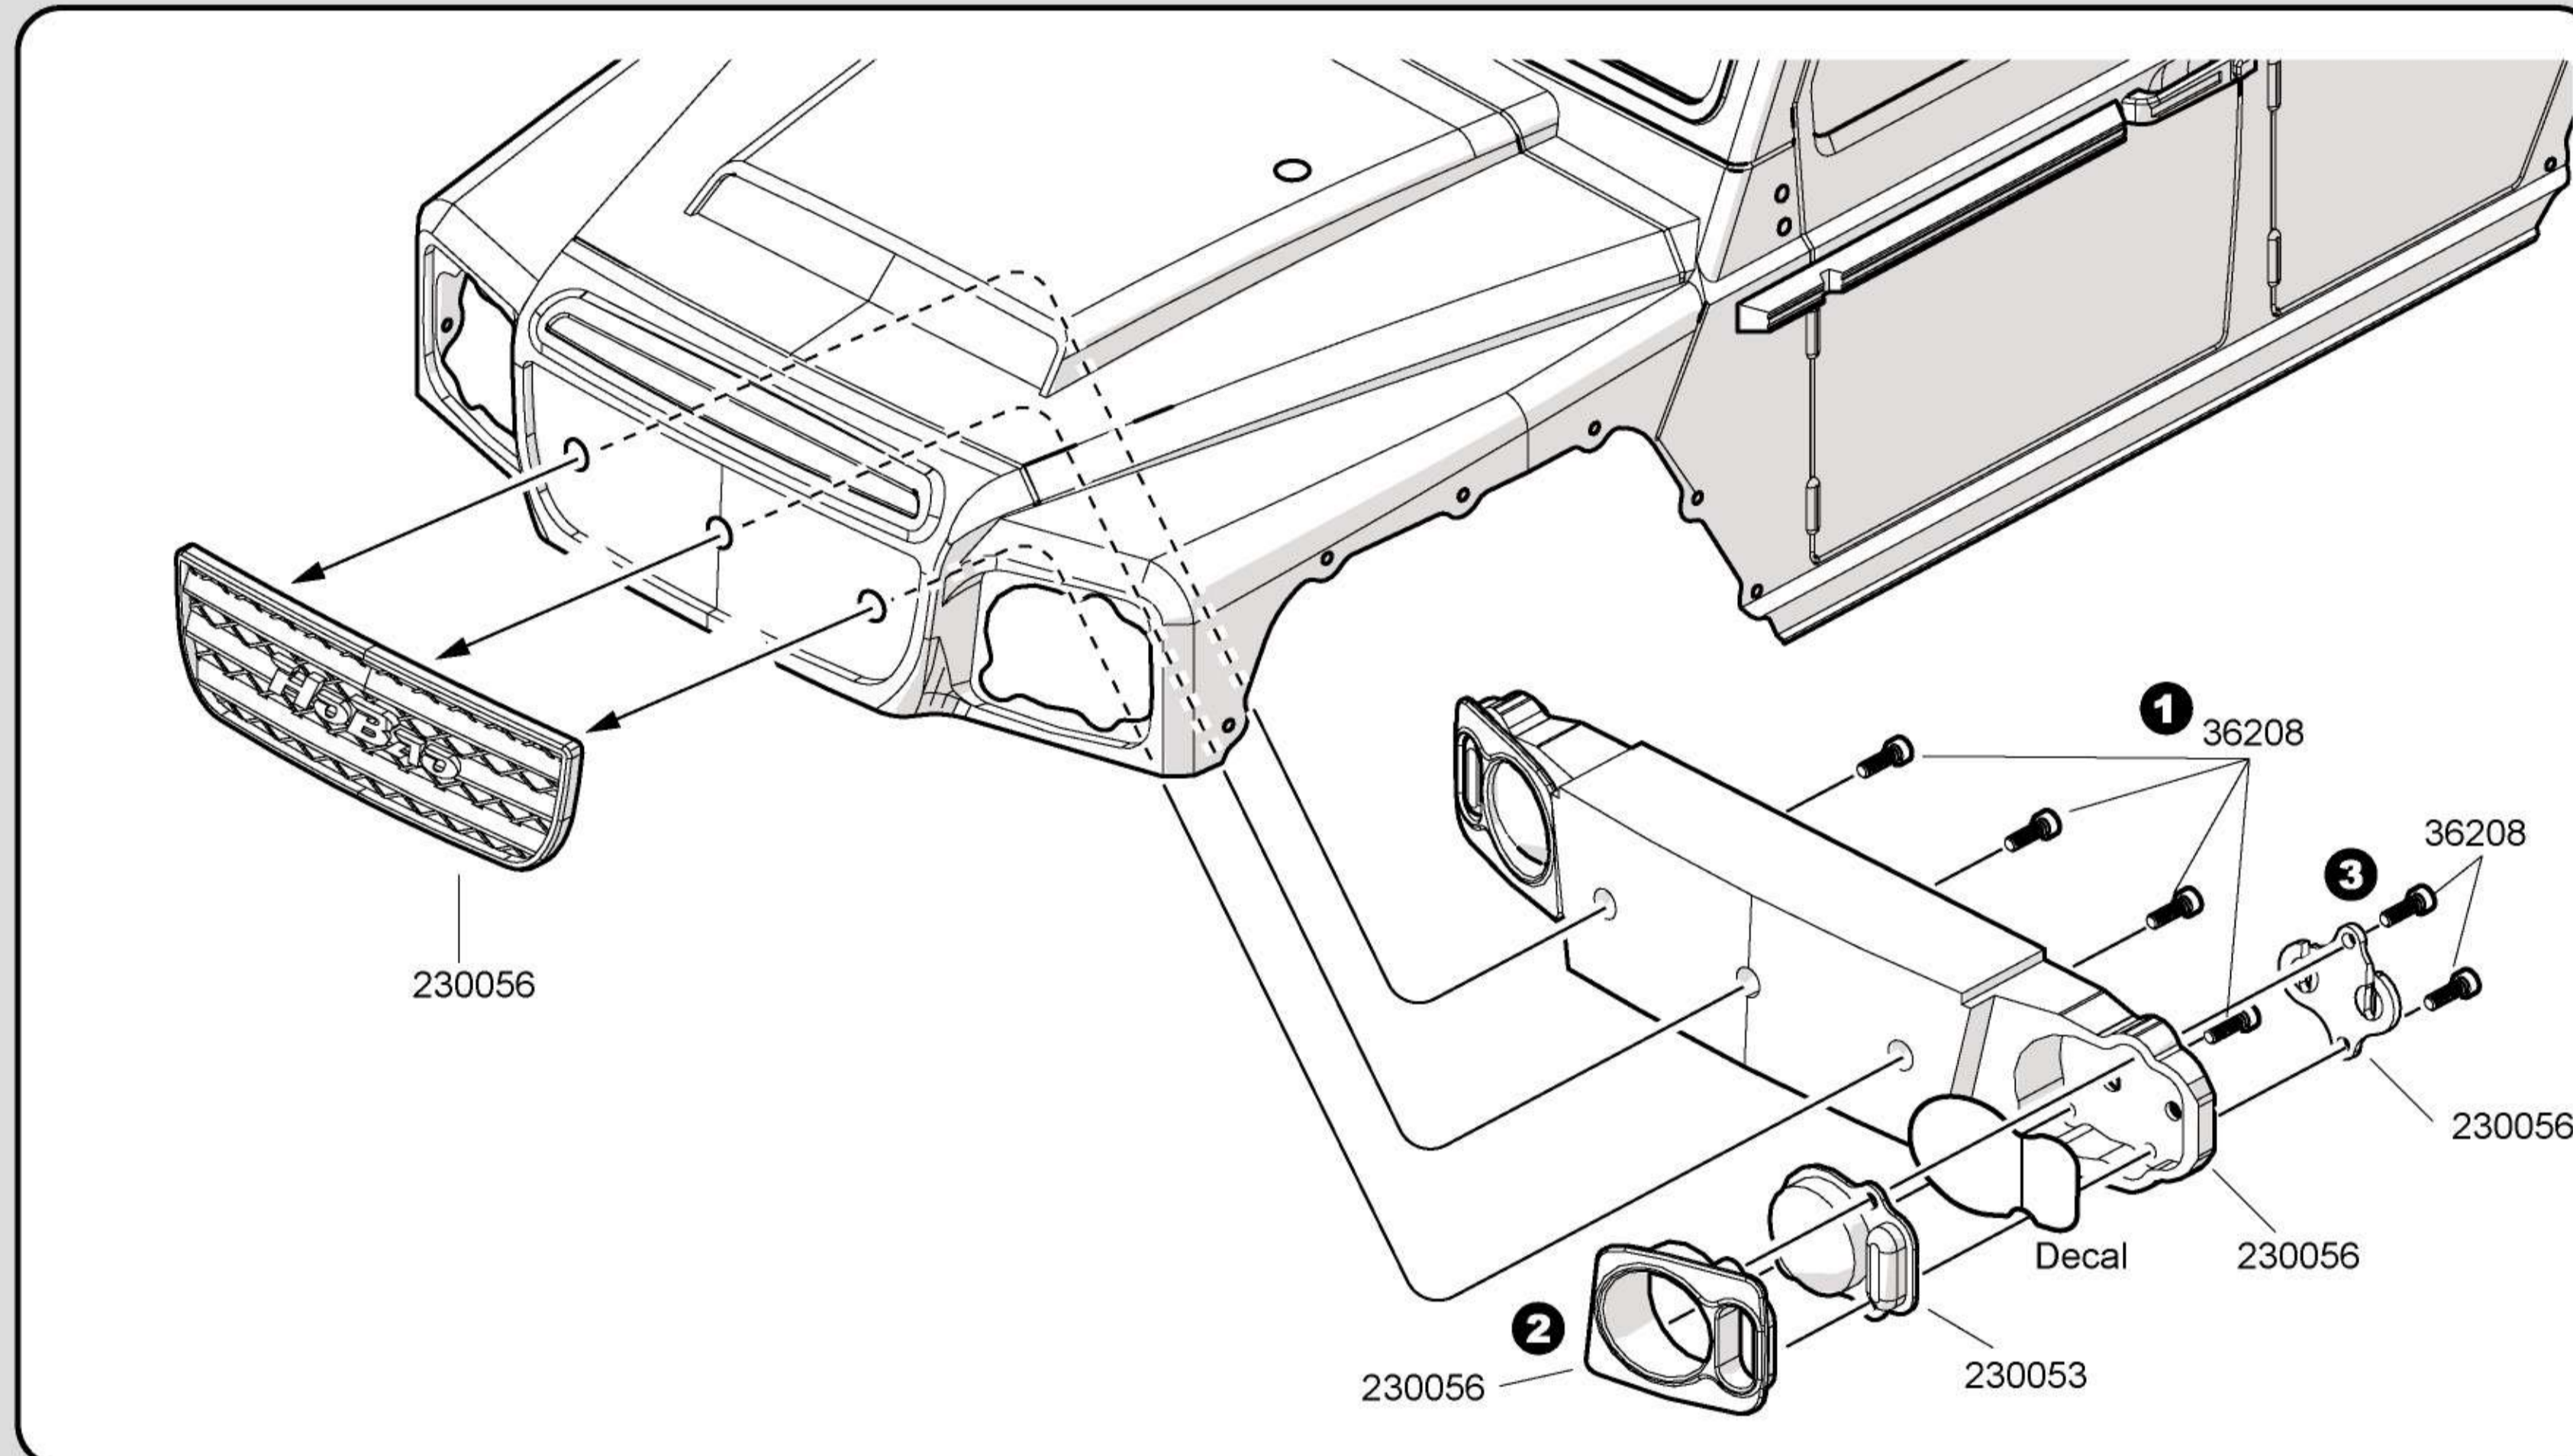

1

36205
2.6x5mm x16
Cap Head Screw

2

36208
2.6x8mm x9
B/H Screw

3

36205
2.6x5mm x16
Cap Head Screw

36208
2.6x8mm x9
B/H Screw

4