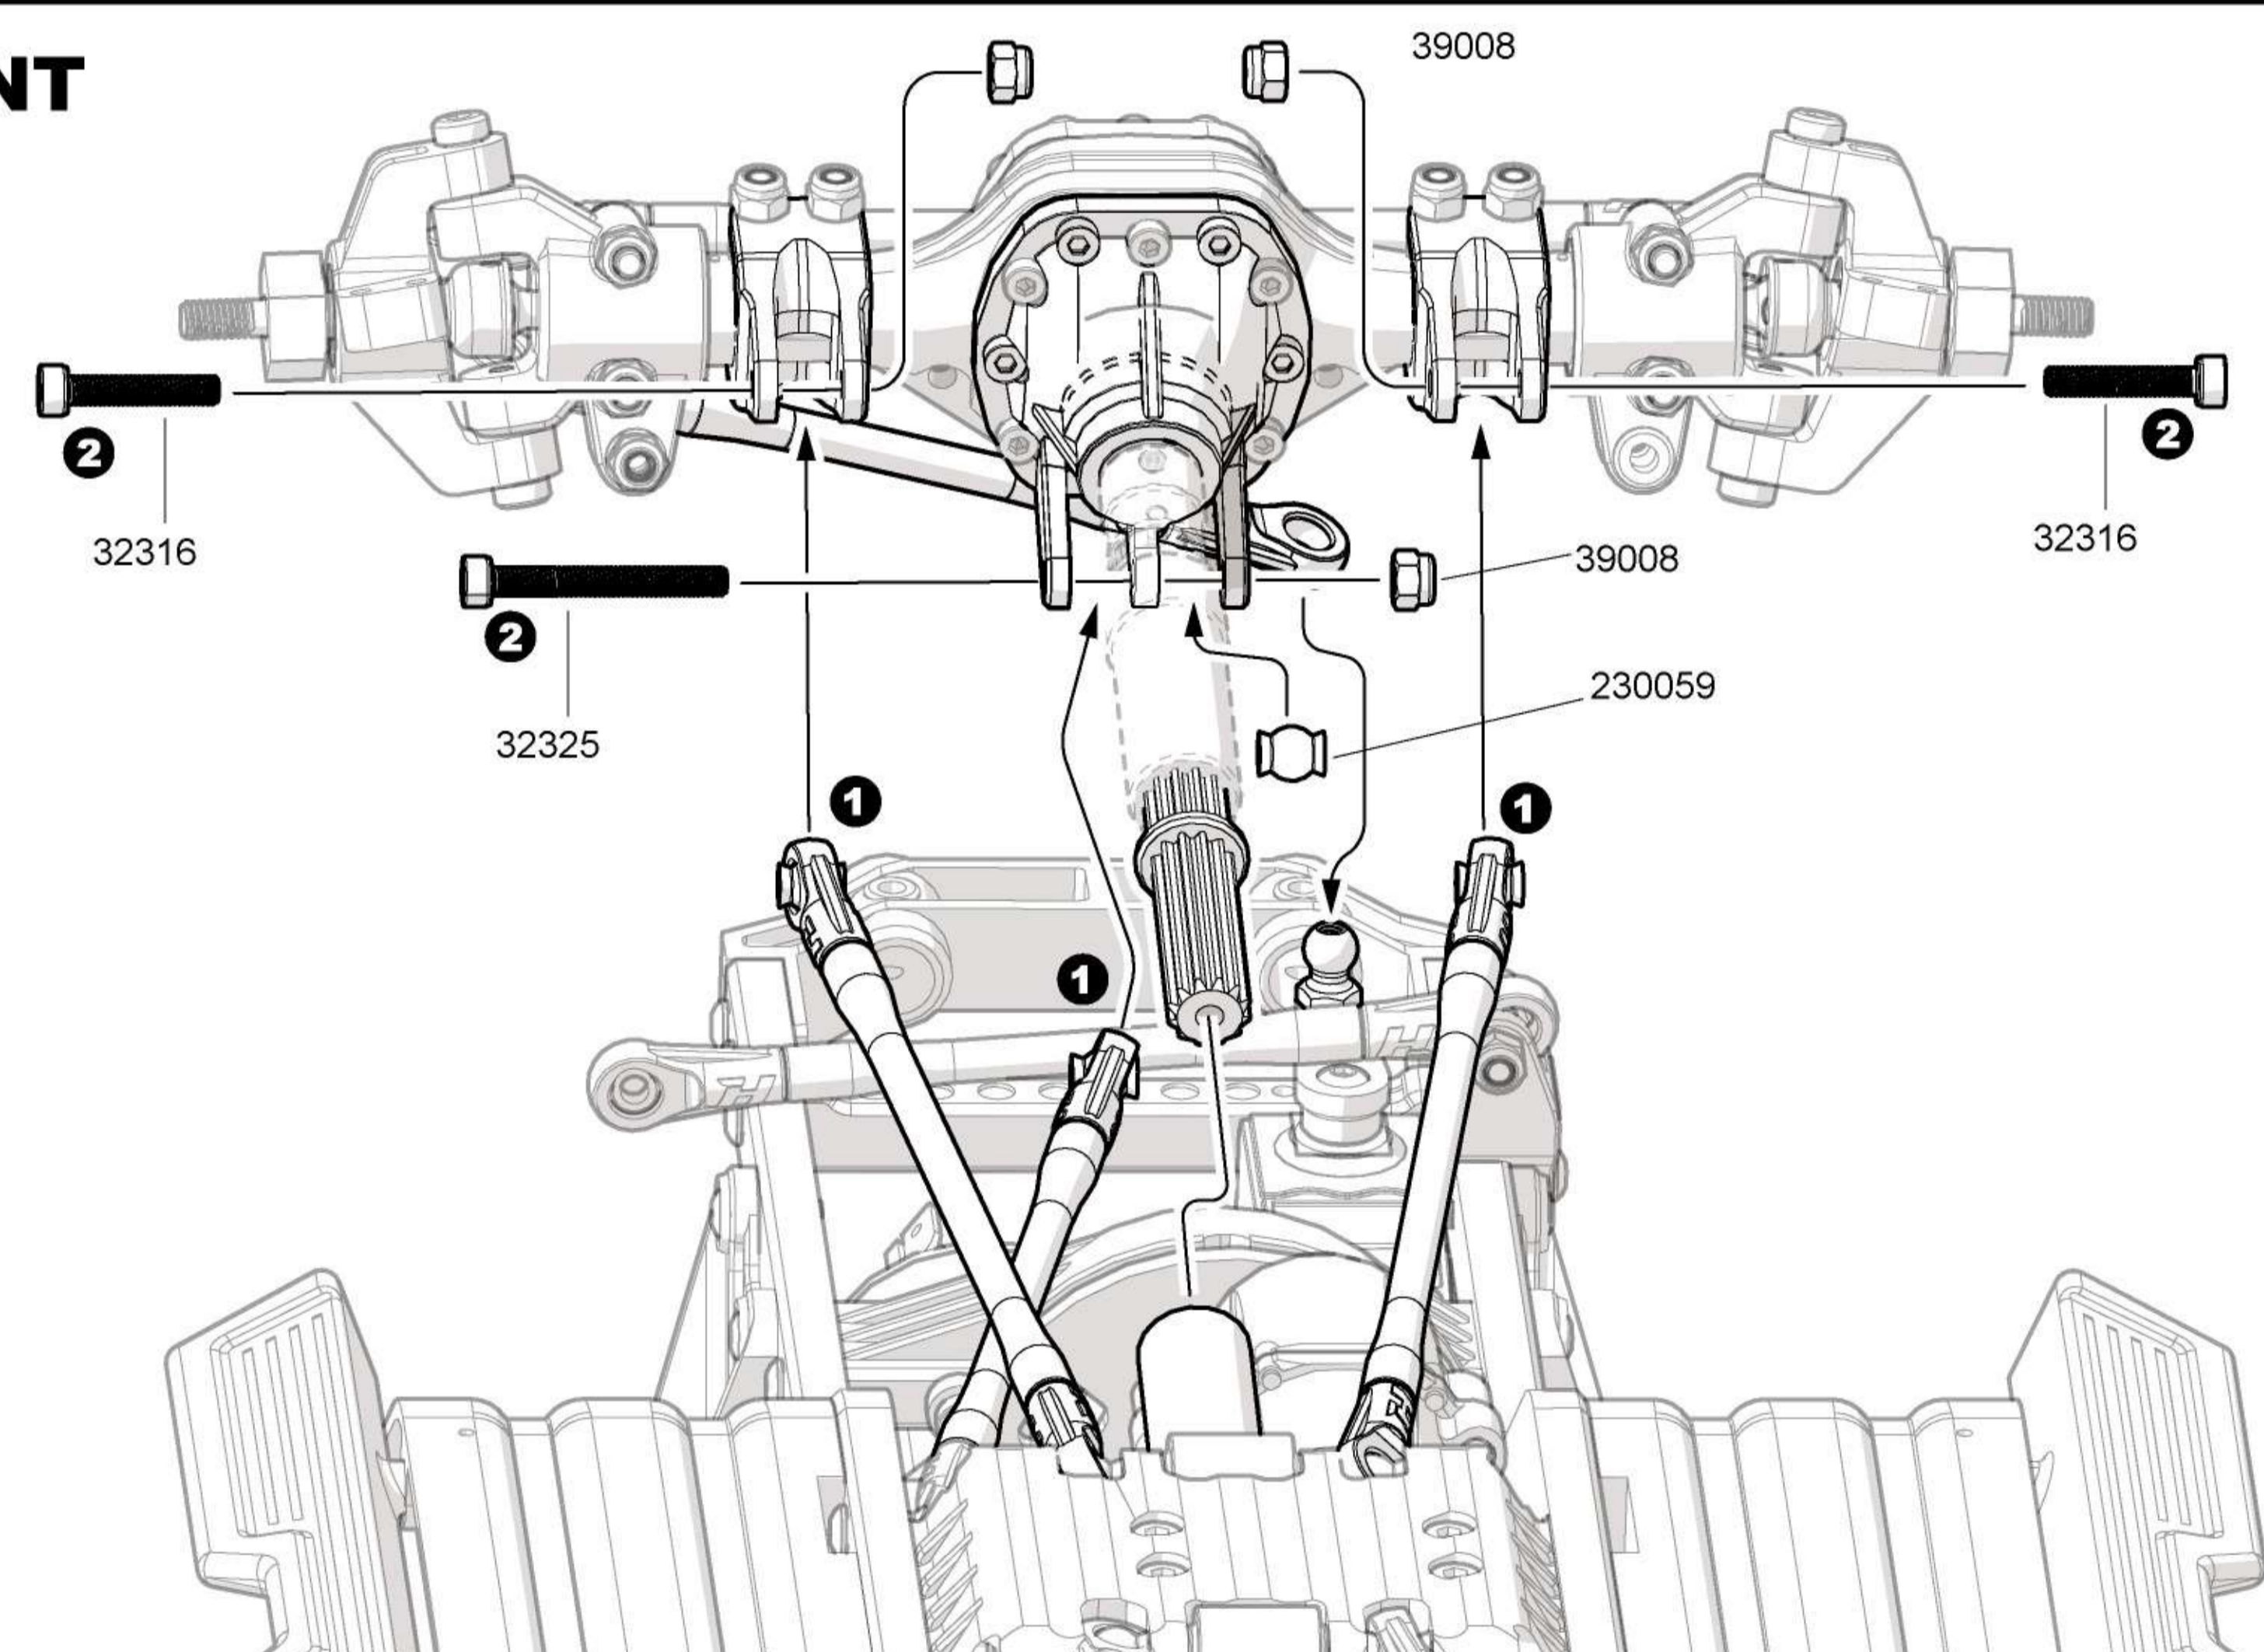

Front End Installation

Package 4

FRONT

- 32325 3x25mm x1 Cap Head Screw
- 32316 3x16mm x2 Cap Head Screw
- 39008 Nylon Nut M3 x3
- 230059 5.8mm x1