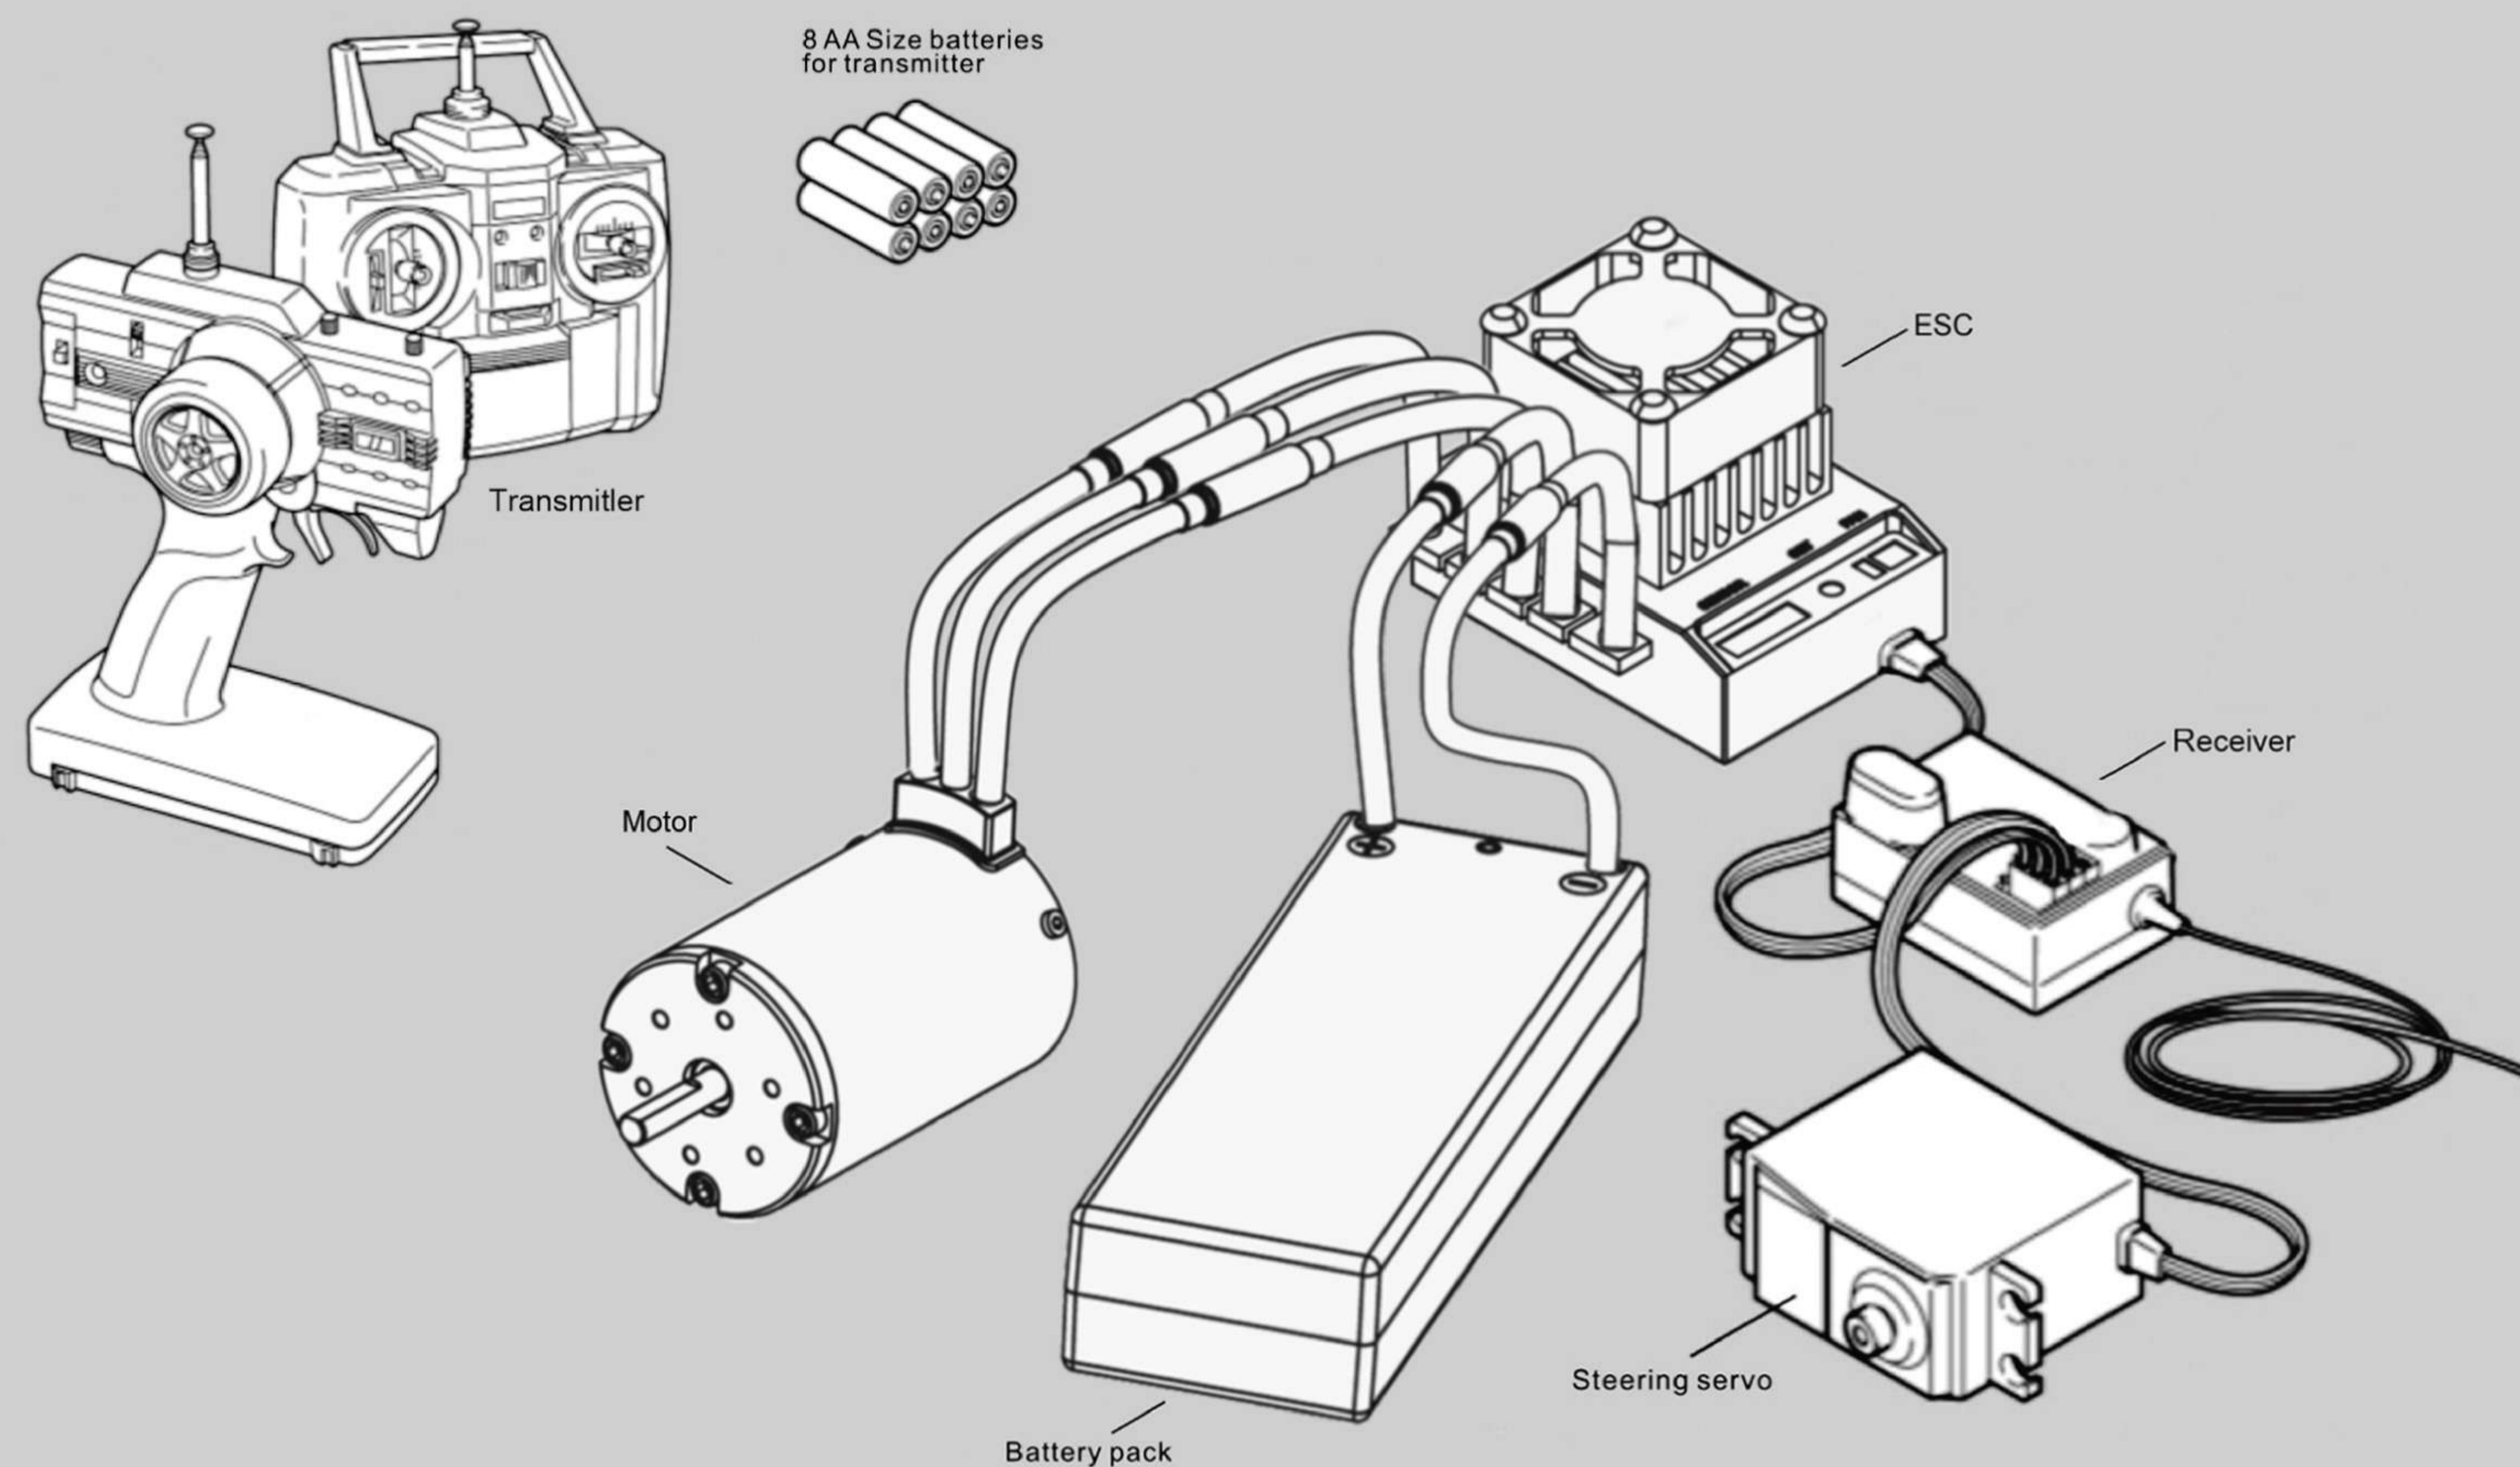

Required

Radio control equipment set

Tools recommended

Included items

1**High – Low Speed Transmission****Package 1**

-  224064
5x8x2.5mm x2
Ball Bearing
-  84077
5x10x4mm x1
Ball Bearing
-  224065
5x11x4mm x6
Ball Bearing
-  40036
5x13x4mm x2
Ball Bearing
-  230063
5.1x7.5x0.7mm x1
Washer
-  39018
2.3x0.4mm x2
E Clip
-  38303
3x3mm x1
Set Screw