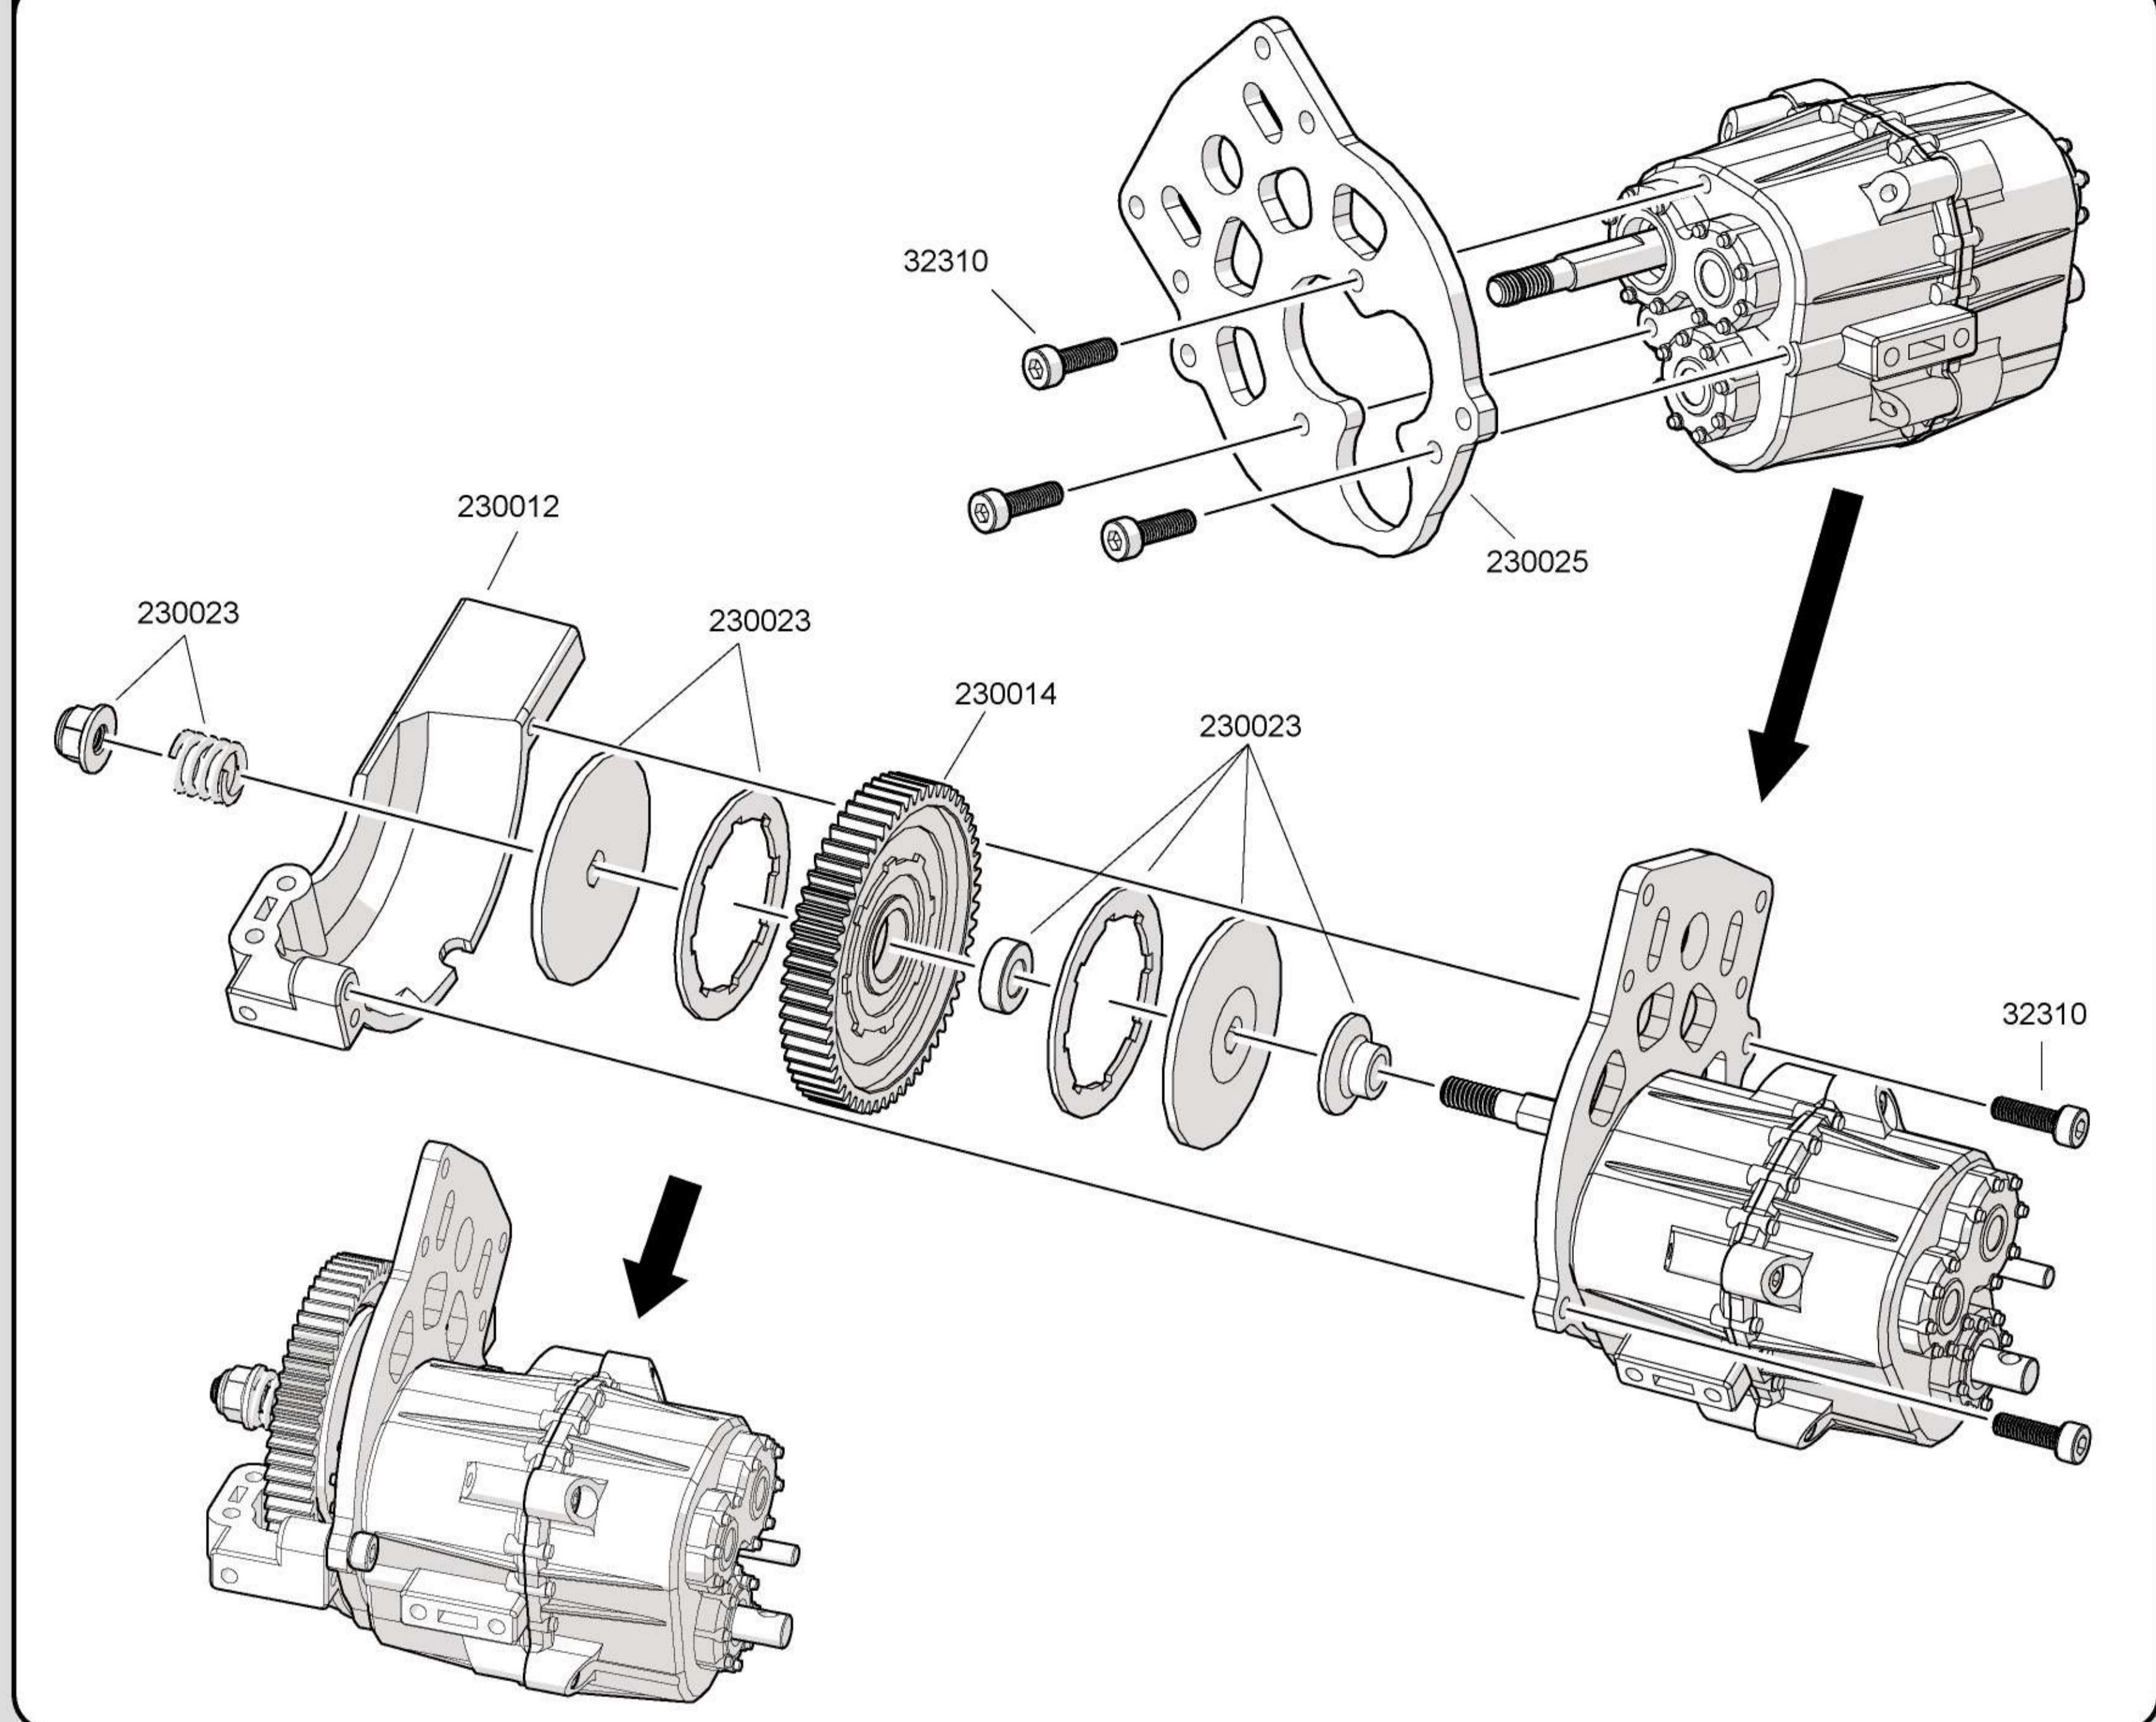

Required

Radio control equipment set

Tools recommended

Included items

1**High – Low Speed Transmission****Package 1**

-  224064
5x8x2.5mm x2
Ball Bearing
-  84077
5x10x4mm x1
Ball Bearing
-  224065
5x11x4mm x6
Ball Bearing
-  40036
5x13x4mm x2
Ball Bearing
-  230063
5.1x7.5x0.7mm x1
Washer
-  39018
2.3x0.4mm x2
E Clip
-  38303
3x3mm x1
Set Screw

**2****Transmission Housing****Package 1**

-  36210
2.6x10mm x4
Cap Head Screw

**3****Spur Gear / Slipper Clutch****Package 1**

-  32310
3x10mm X5
Cap Head Screw
-  84135
Nylon Flange Nut M4 X1

**4****Motor Installation****Package 1**

-  32310
3x10mm X4
Cap Head Screw
-  32308
3x8mm x2
Cap Head Screw
-  31308
3x8mm x4
F/H Screw
-  230062
3.1x6x0.5mm x2
Washer
-  38404
4x4mm x1
Set Screw

5

Transmission Gears

Package 2

224065
5x11x4mm x6
Ball Bearing