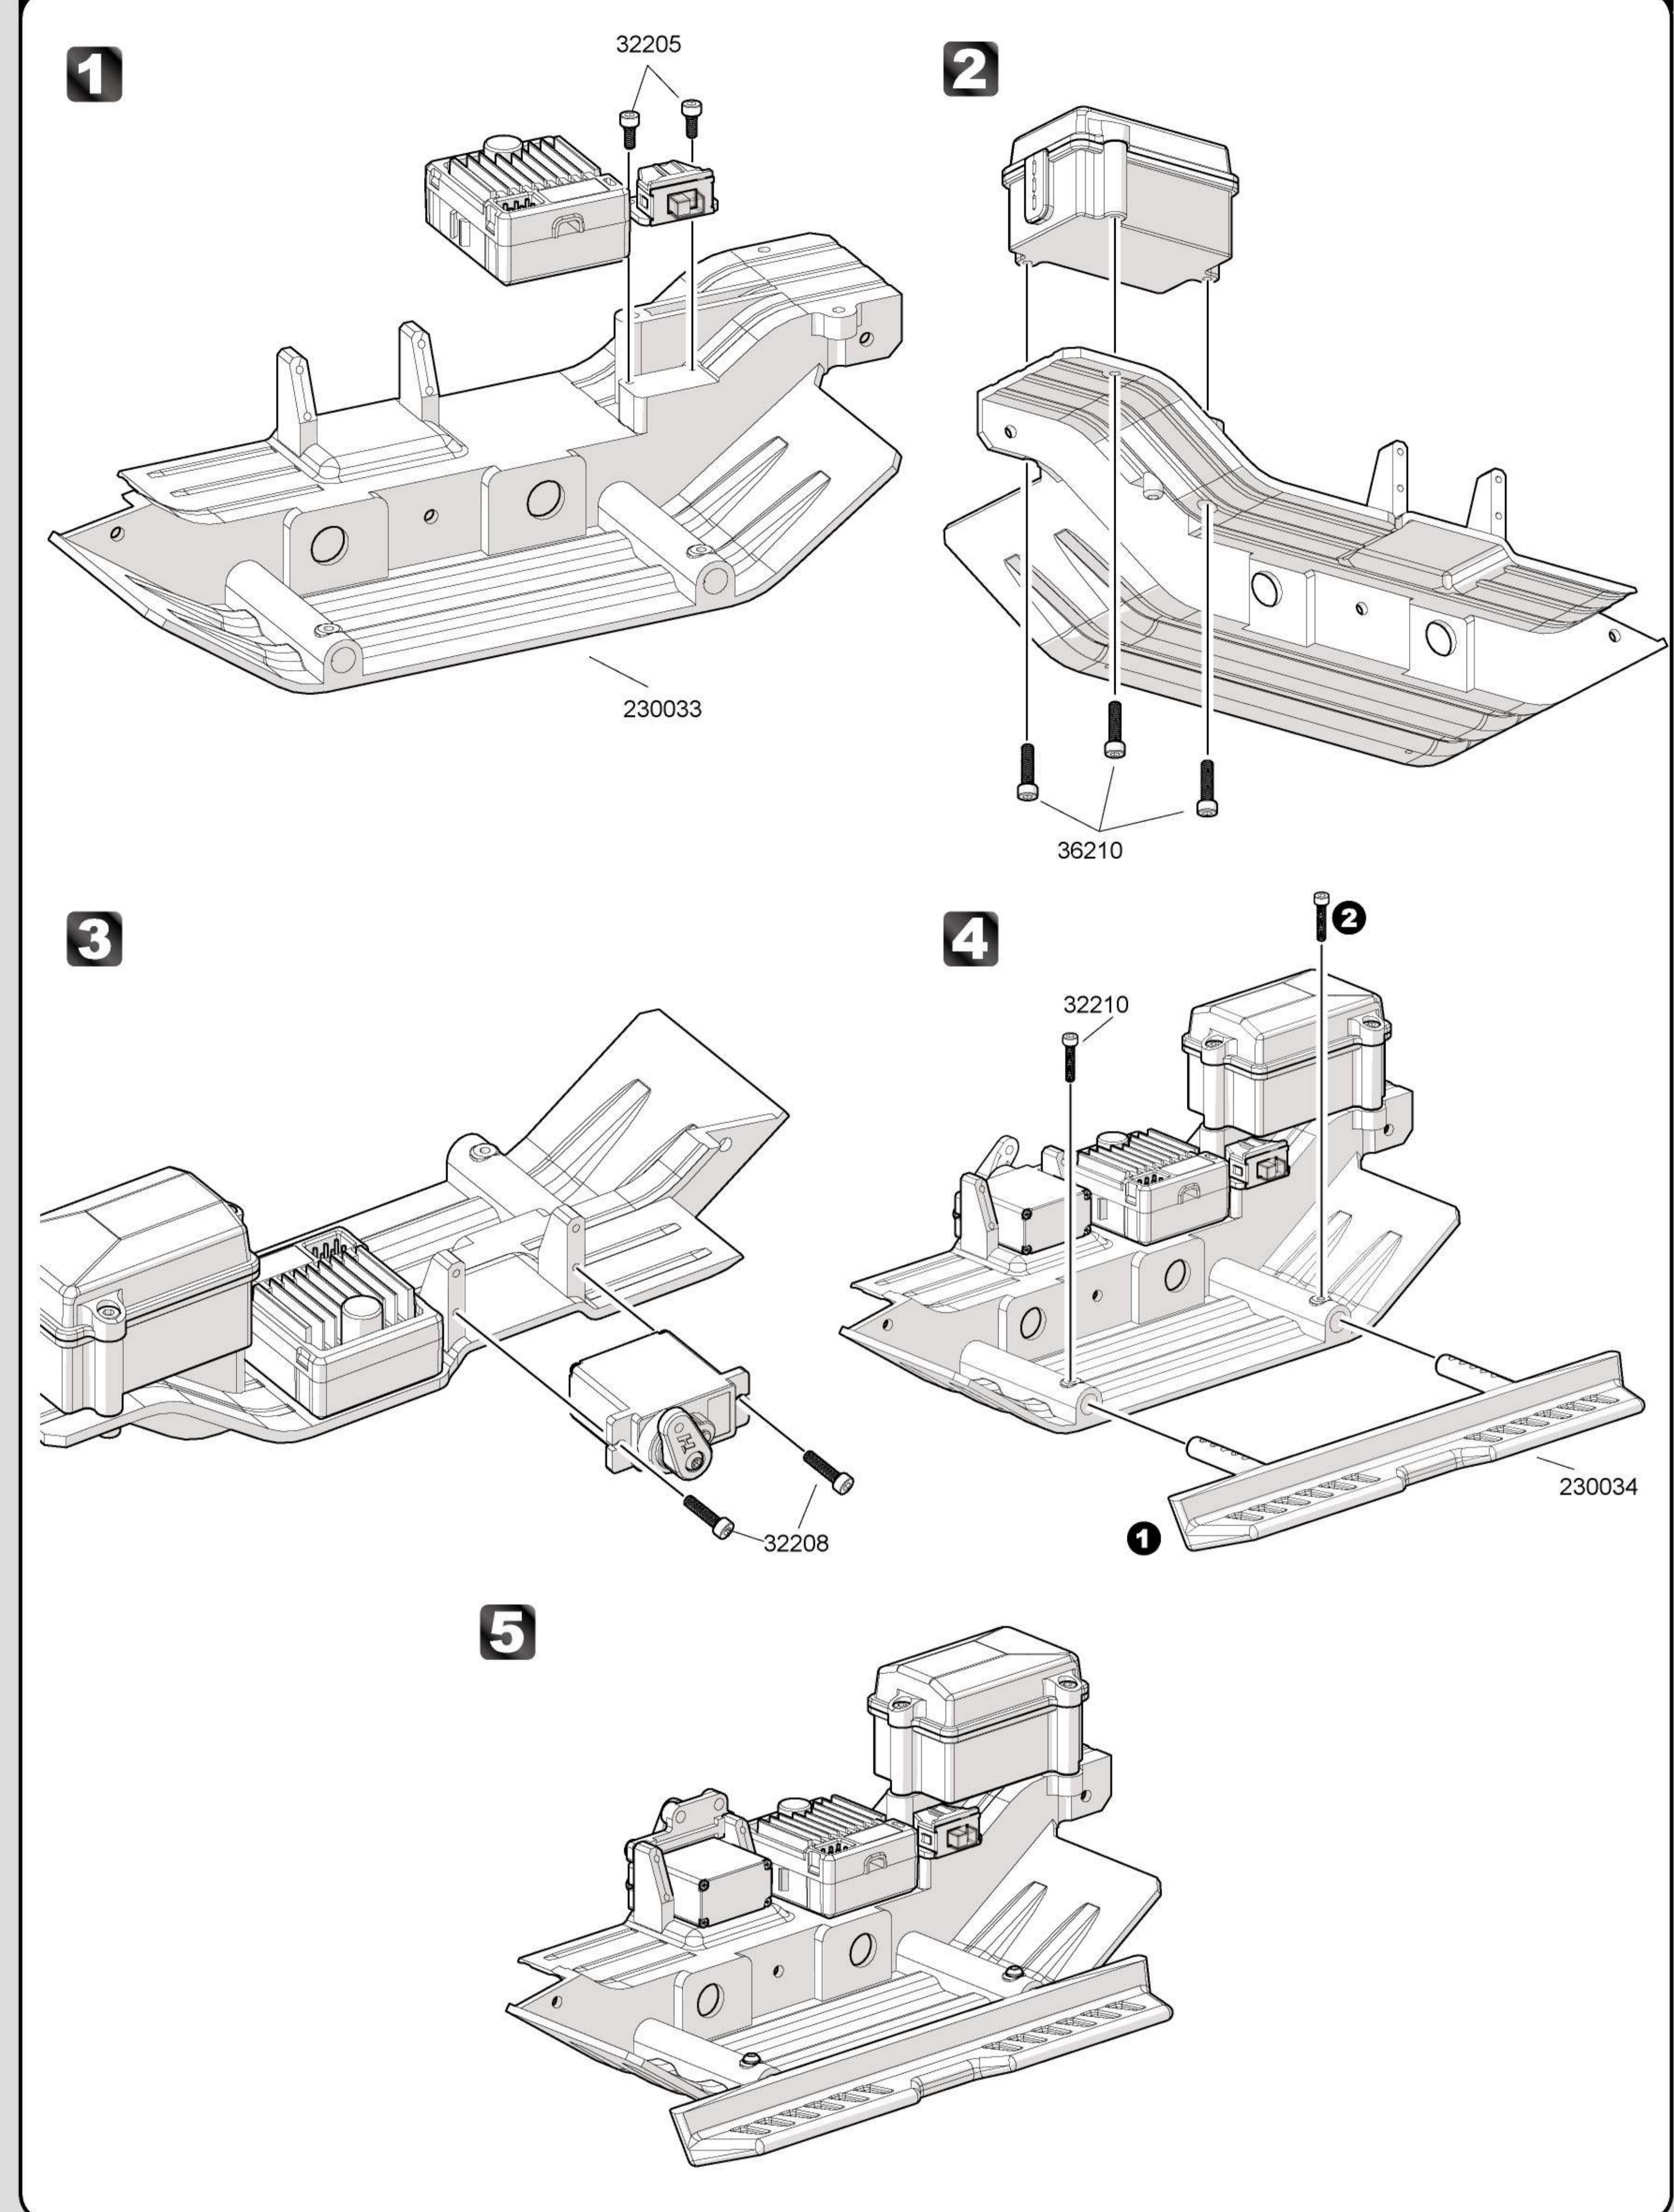

8

4 Link Bar

Package 3-3

38312
3x12mm x14
Set Screw

230059
5.8mm x14
Steel Ball

39008
Nylon Nut M3 x3

33318
3x18mm x4
B/H Screw

230061
3x50x6mm x2
B/H Screw

9

Servo / Receiver

Package 3-4

36210
2.6x10mm x3
Cap Head Screw

32205
2x5mm x1
Cap Head Screw

05

10

Radio Tray Assembly

Package 3-5 & 3-6

32205
2x5mm x2
Cap Head Screw

32208
2x8mm x2
Cap Head Screw

32210
2x10mm x2
Cap Head Screw

36210
2.6x10mm x3
Cap Head Screw

11

Side Guards Assembly

Package 3-5 & 3-6

32210
2x10mm x2
Cap Head Screw

06