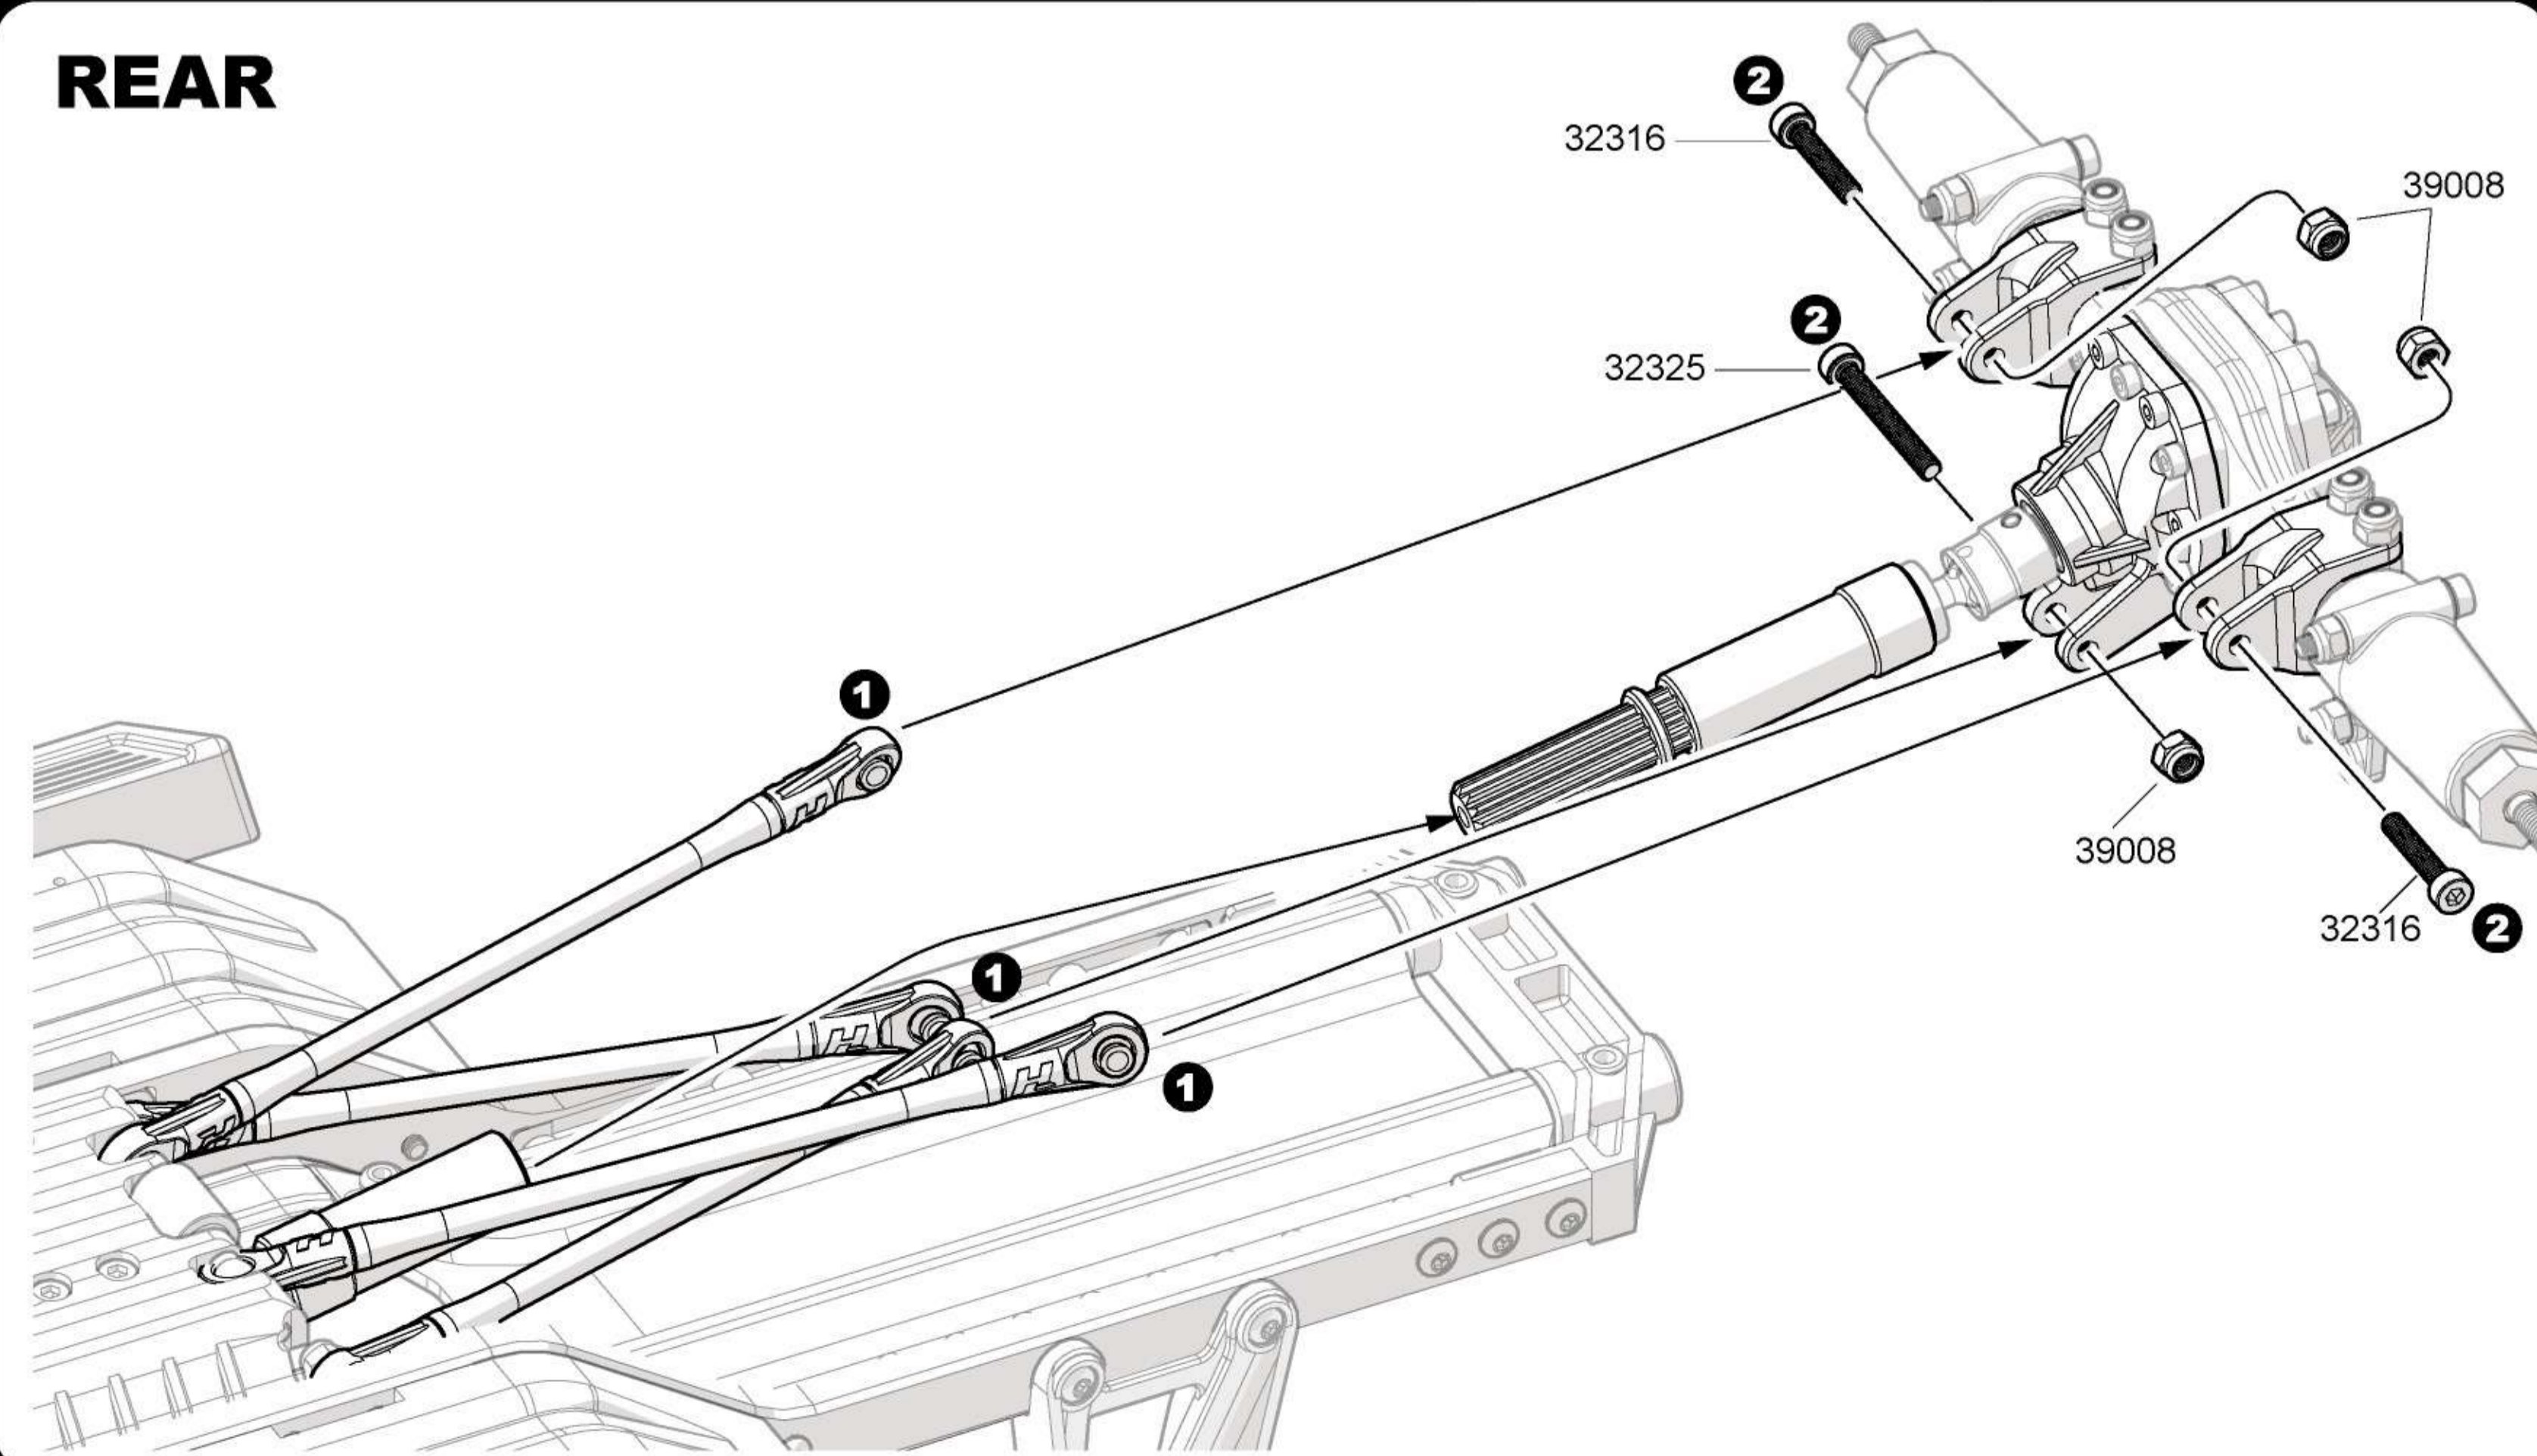

26

Shock Assembly

Package 6

SHOCK X4

- 230059 5.8mm Steel Ball
- 230041 2.3x0.4mm E-Clip
- 230041 6x1mm O-Ring
- 230041 3x1.5mm O-Ring

27

Front Shock Absorber

Package 6