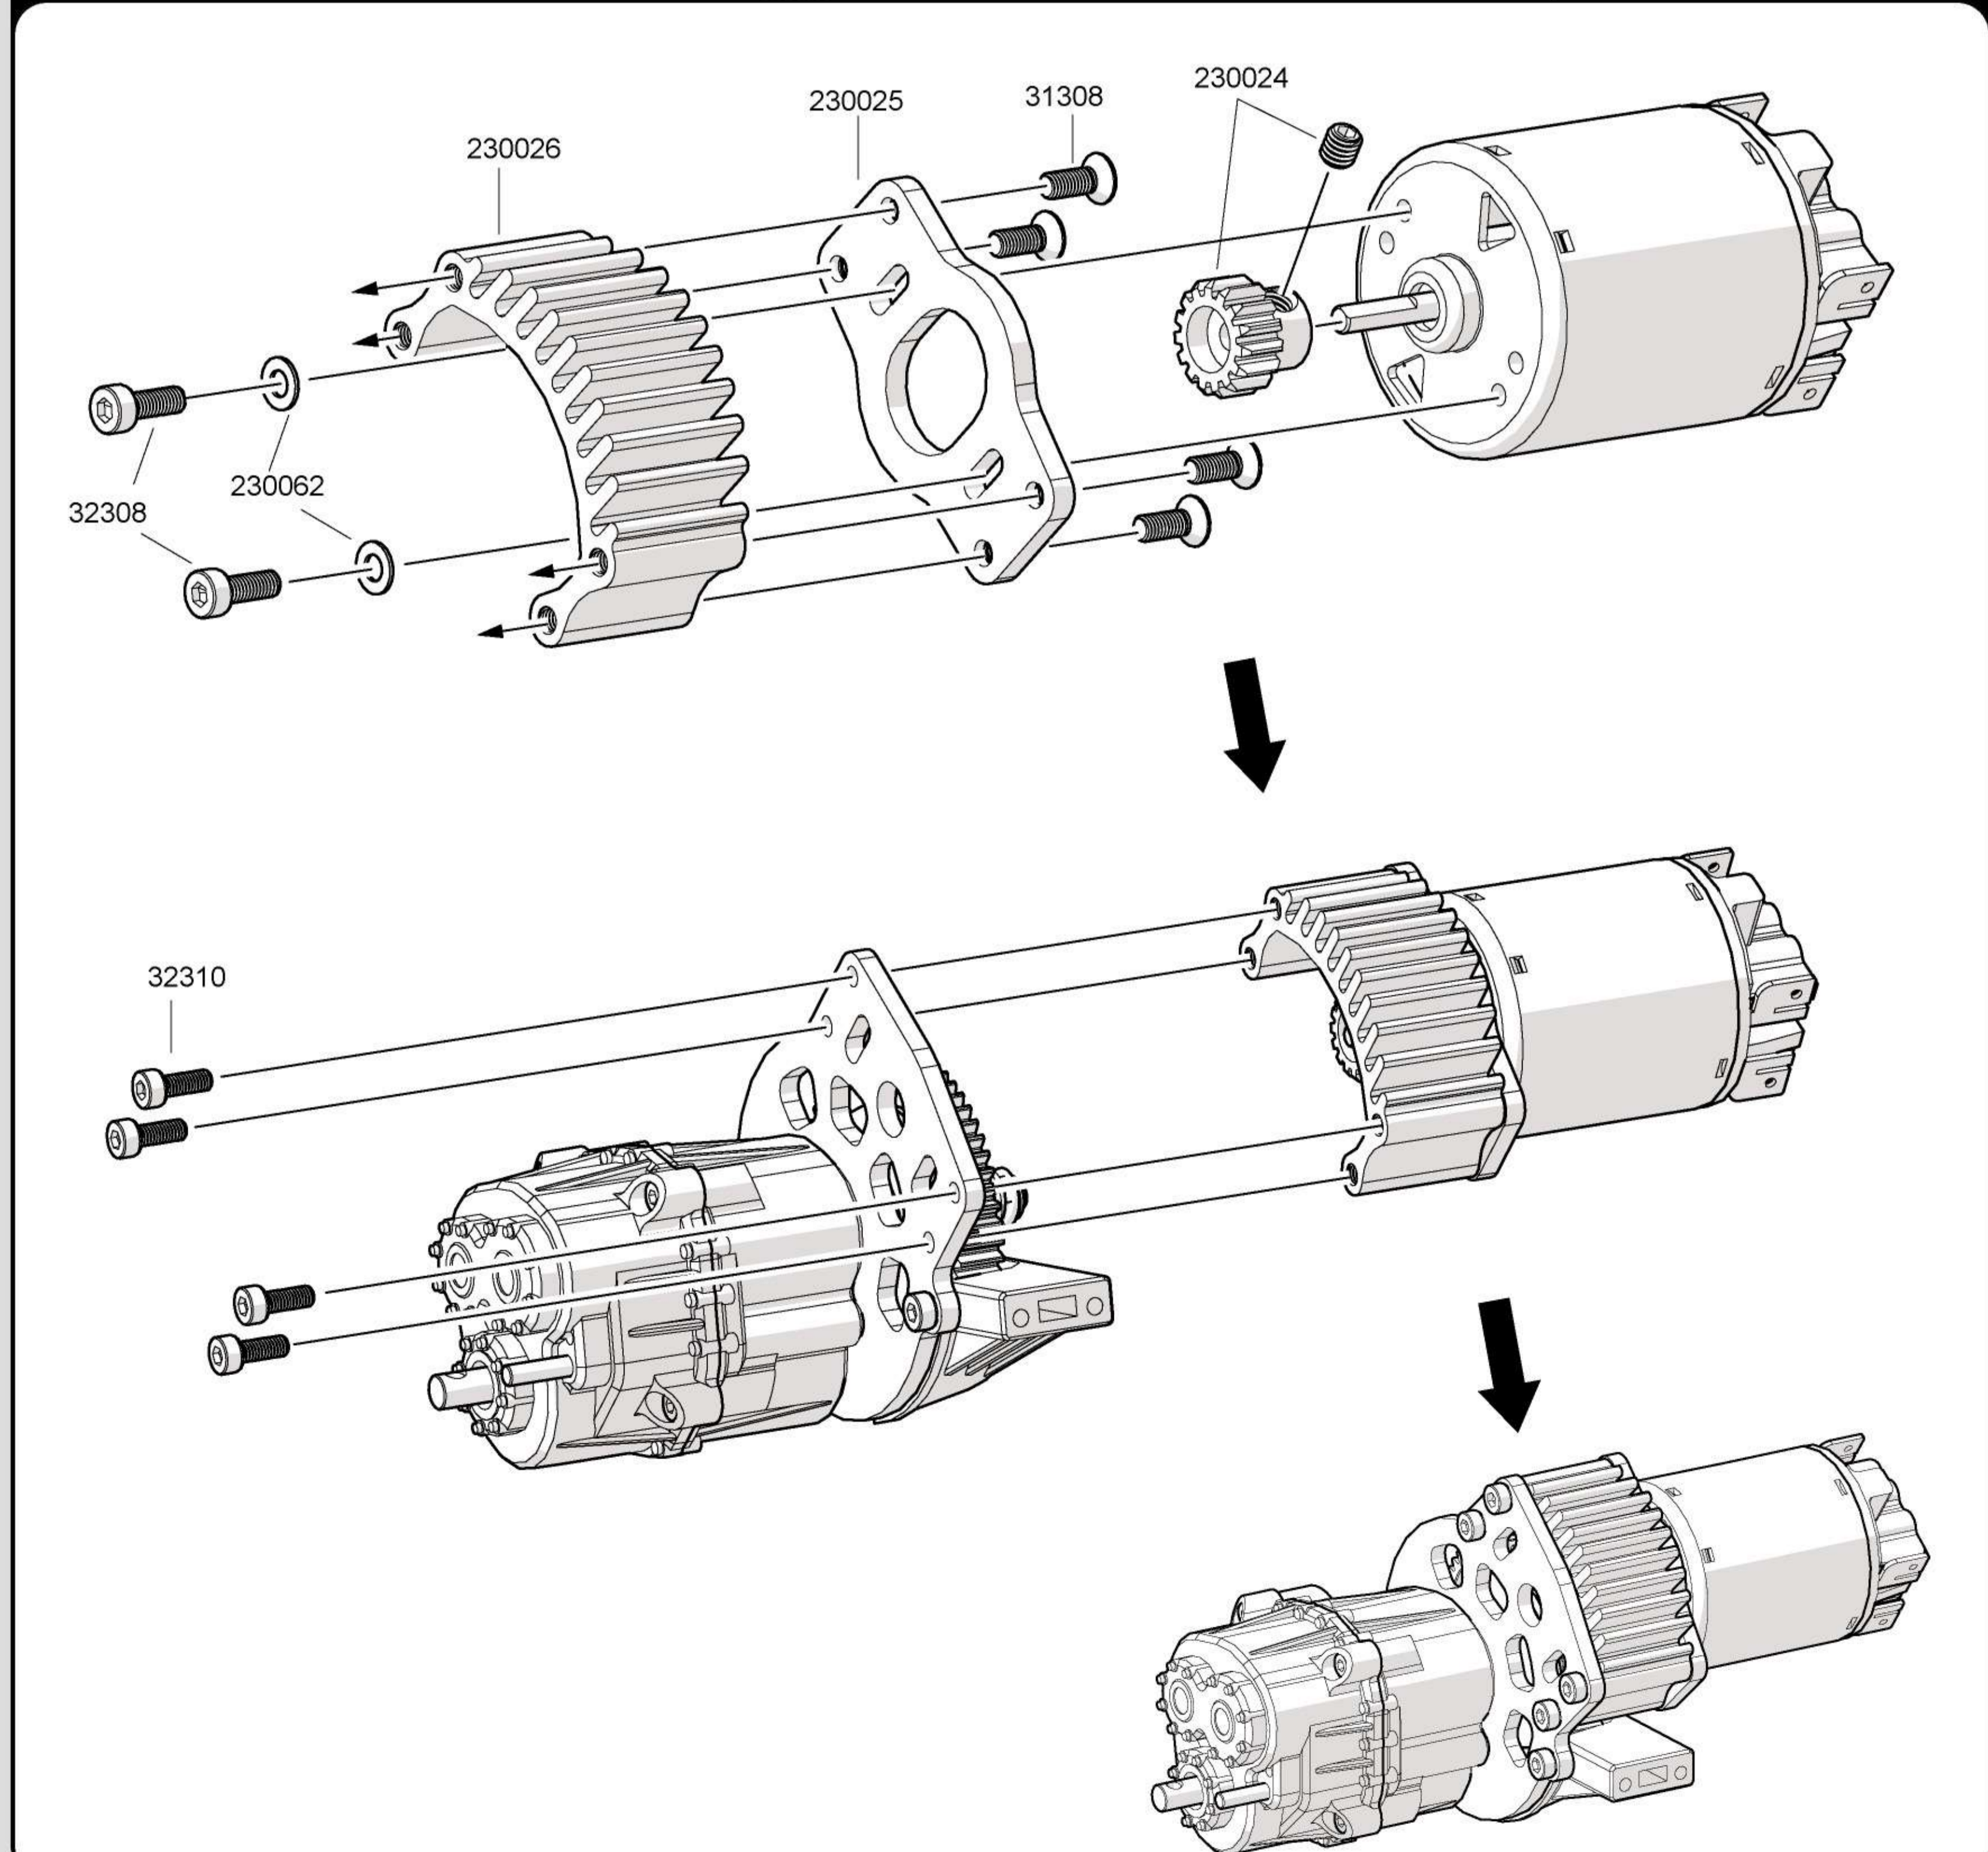

Required

Radio control equipment set

Tools recommended

Included items

1**High – Low Speed Transmission****Package 1**

-  224064
5x8x2.5mm x2
Ball Bearing
-  84077
5x10x4mm x1
Ball Bearing
-  224065
5x11x4mm x6
Ball Bearing
-  40036
5x13x4mm x2
Ball Bearing
-  230063
5.1x7.5x0.7mm x1
Washer
-  39018
2.3x0.4mm x2
E Clip
-  38303
3x3mm x1
Set Screw

**2****Transmission Housing****Package 1**

-  36210
2.6x10mm x4
Cap Head Screw

**3****Spur Gear / Slipper Clutch****Package 1**

-  32310
3x10mm X5
Cap Head Screw
-  84135
Nylon Flange Nut M4 X1

**4****Motor Installation****Package 1**

-  32310
3x10mm X4
Cap Head Screw
-  32308
3x8mm x2
Cap Head Screw
-  31308
3x8mm x4
F/H Screw
-  230062
3.1x6x0.5mm x2
Washer
-  38404
4x4mm x1
Set Screw

5

Transmission Gears

Package 2

224065
5x11x4mm x6
Ball Bearing