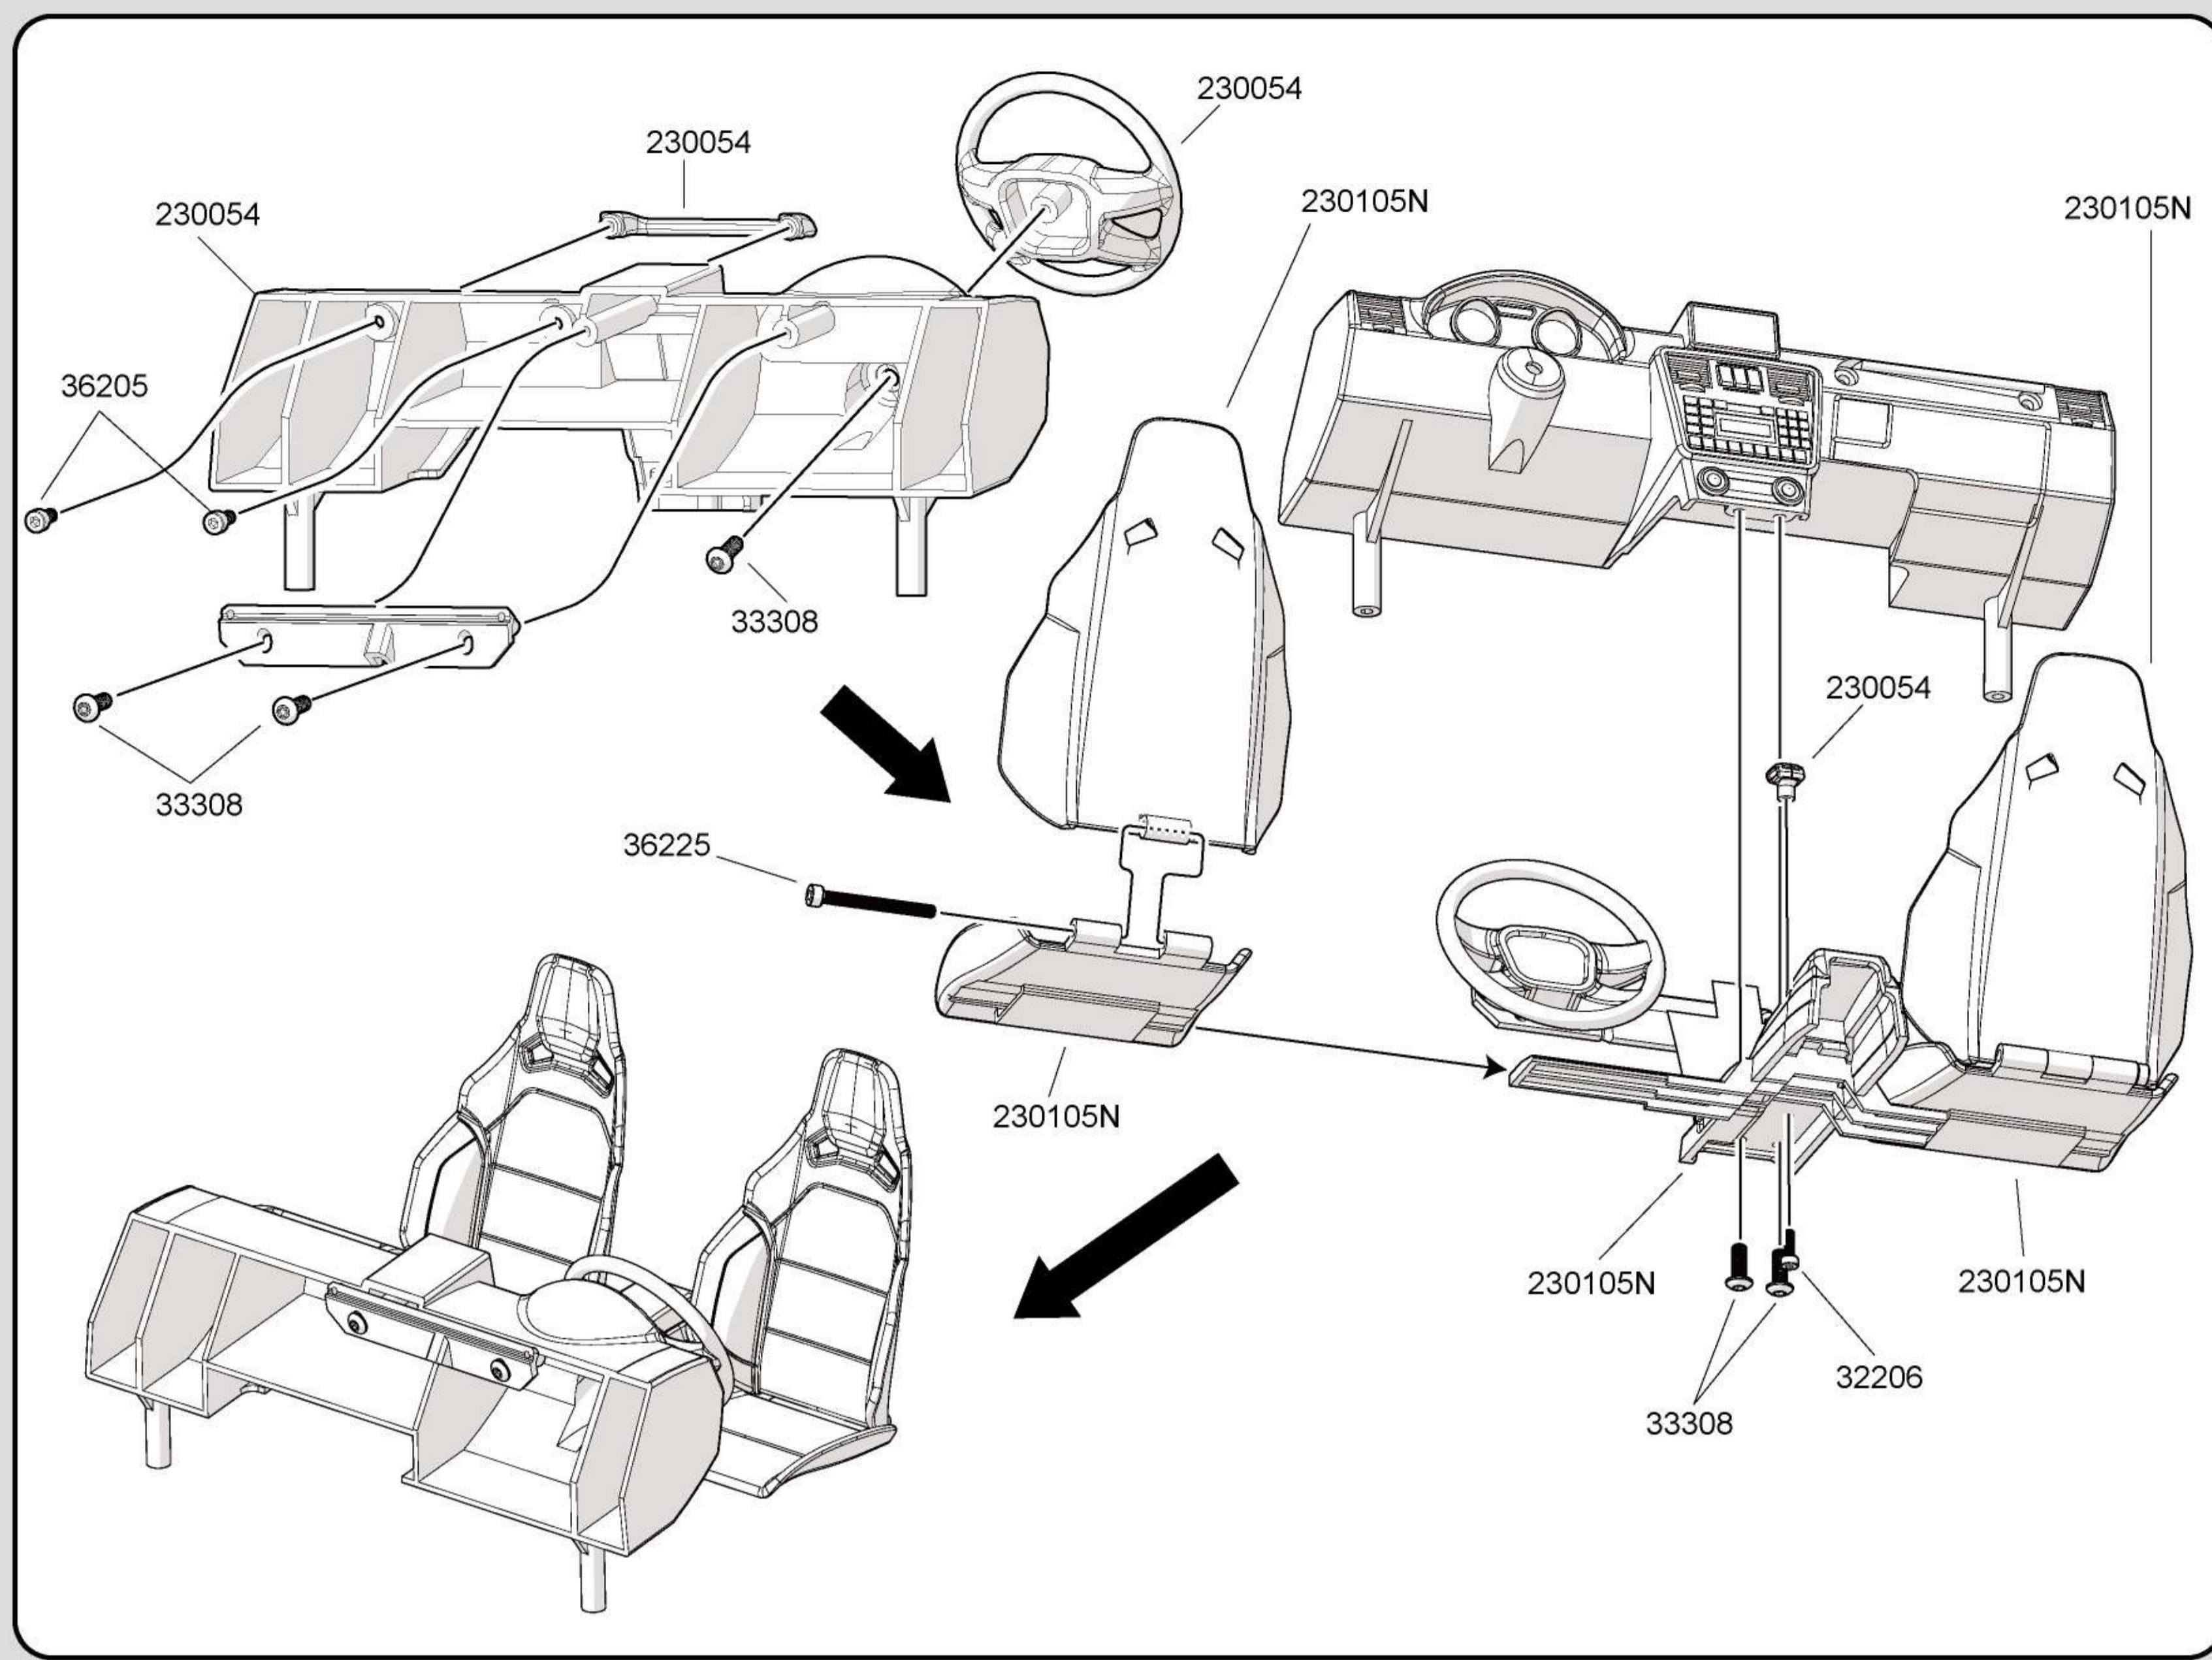

7

32206
2x6mm x2
Cap Head Screw

36205
2.6x5mm x2
Cap Head Screw

33308
3x8mm x5
B/H Screw

36225
2.6x25mm x1
Cap Head Screw