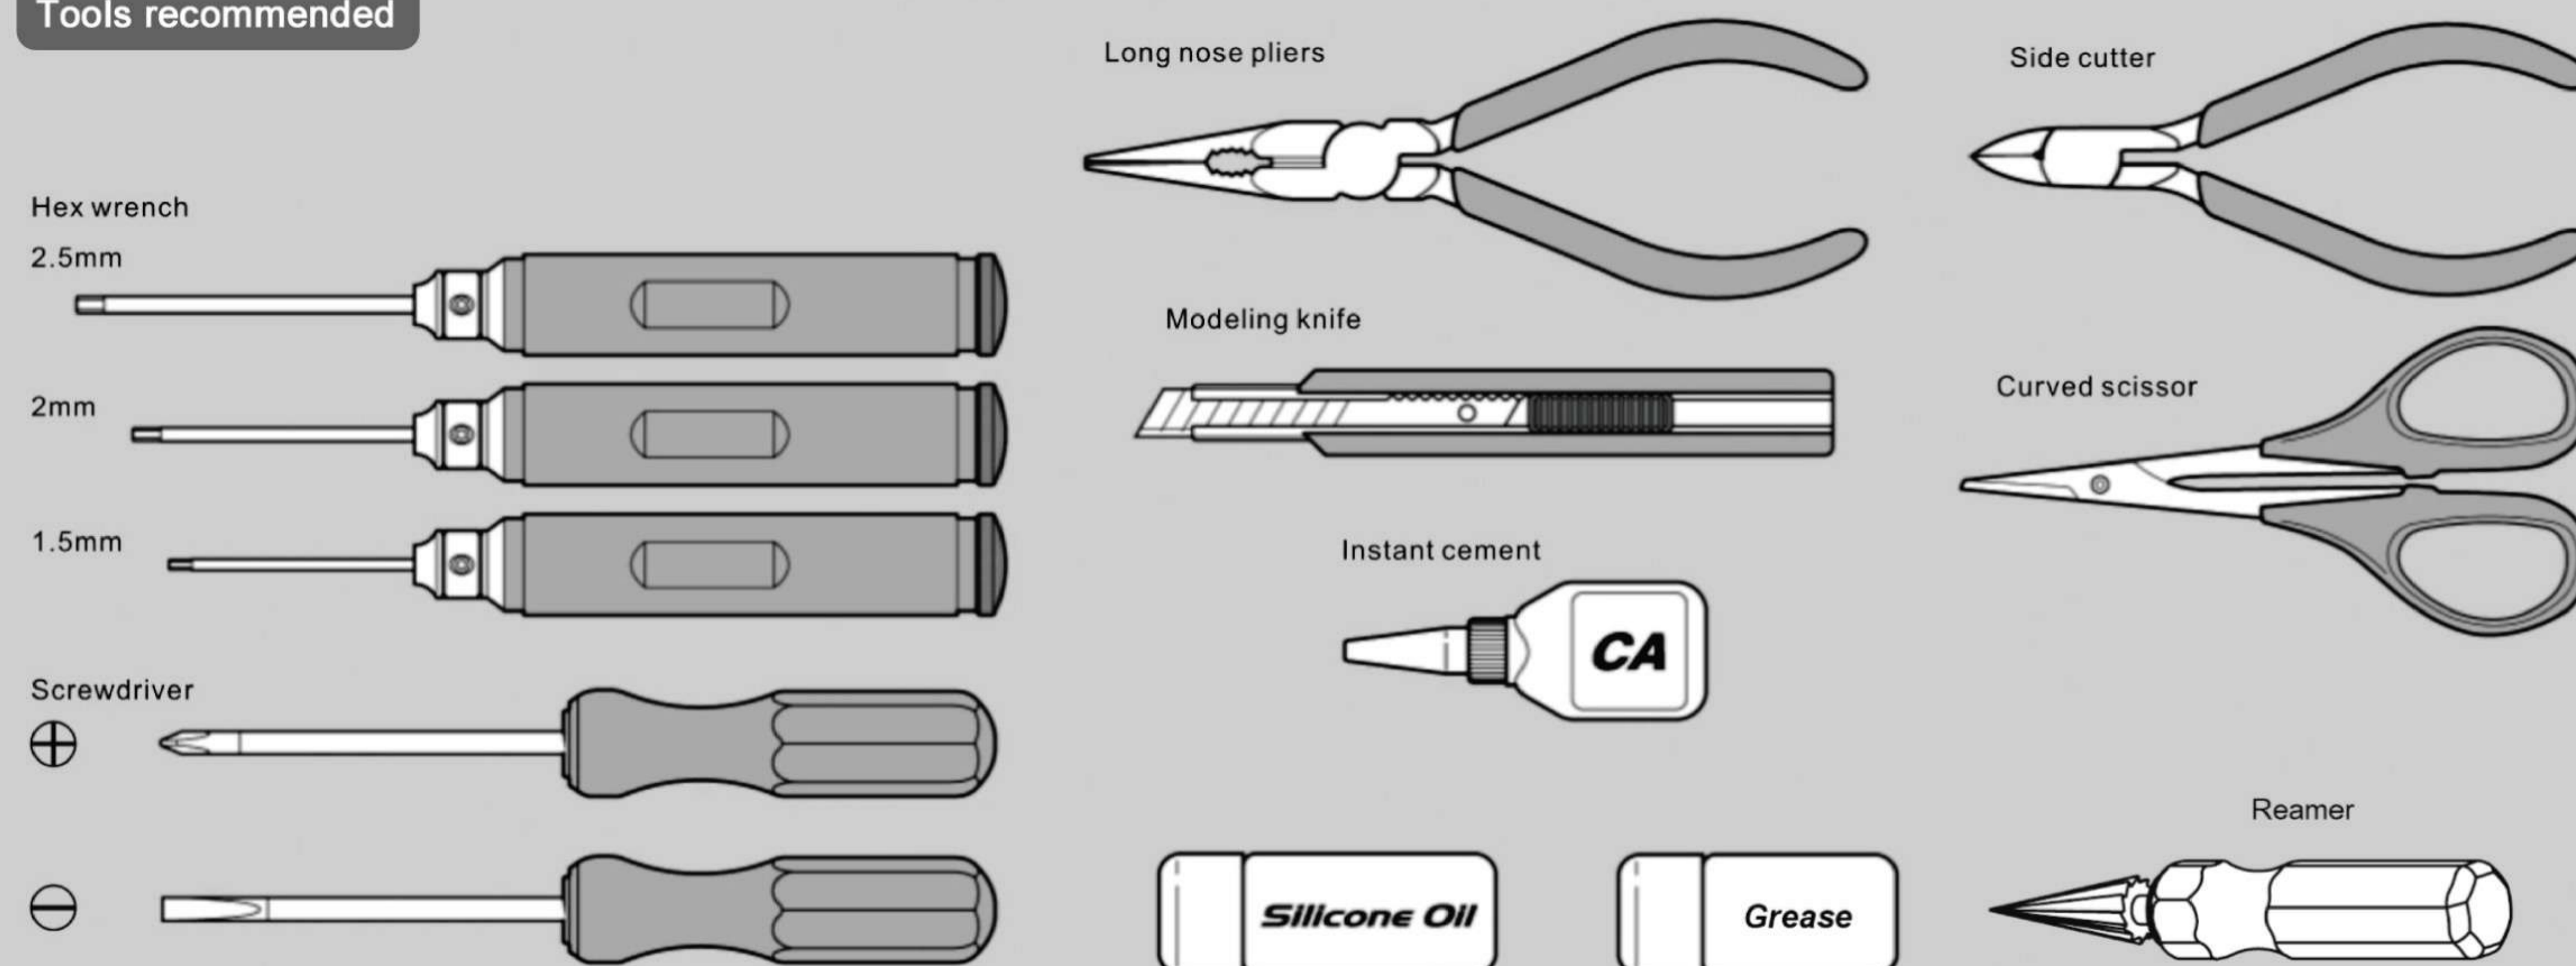

Required

Radio control equipment set

Tools recommended

Included items

1**High – Low Speed Transmission****Package 1**

-  224064
5x8x2.5mm x2
Ball Bearing
-  84077
5x10x4mm x1
Ball Bearing
-  224065
5x11x4mm x6
Ball Bearing
-  40036
5x13x4mm x2
Ball Bearing
-  230063
5.1x7.5x0.7mm x1
Washer
-  39018
2.3x0.4mm x2
E Clip
-  38303
3x3mm x1
Set Screw