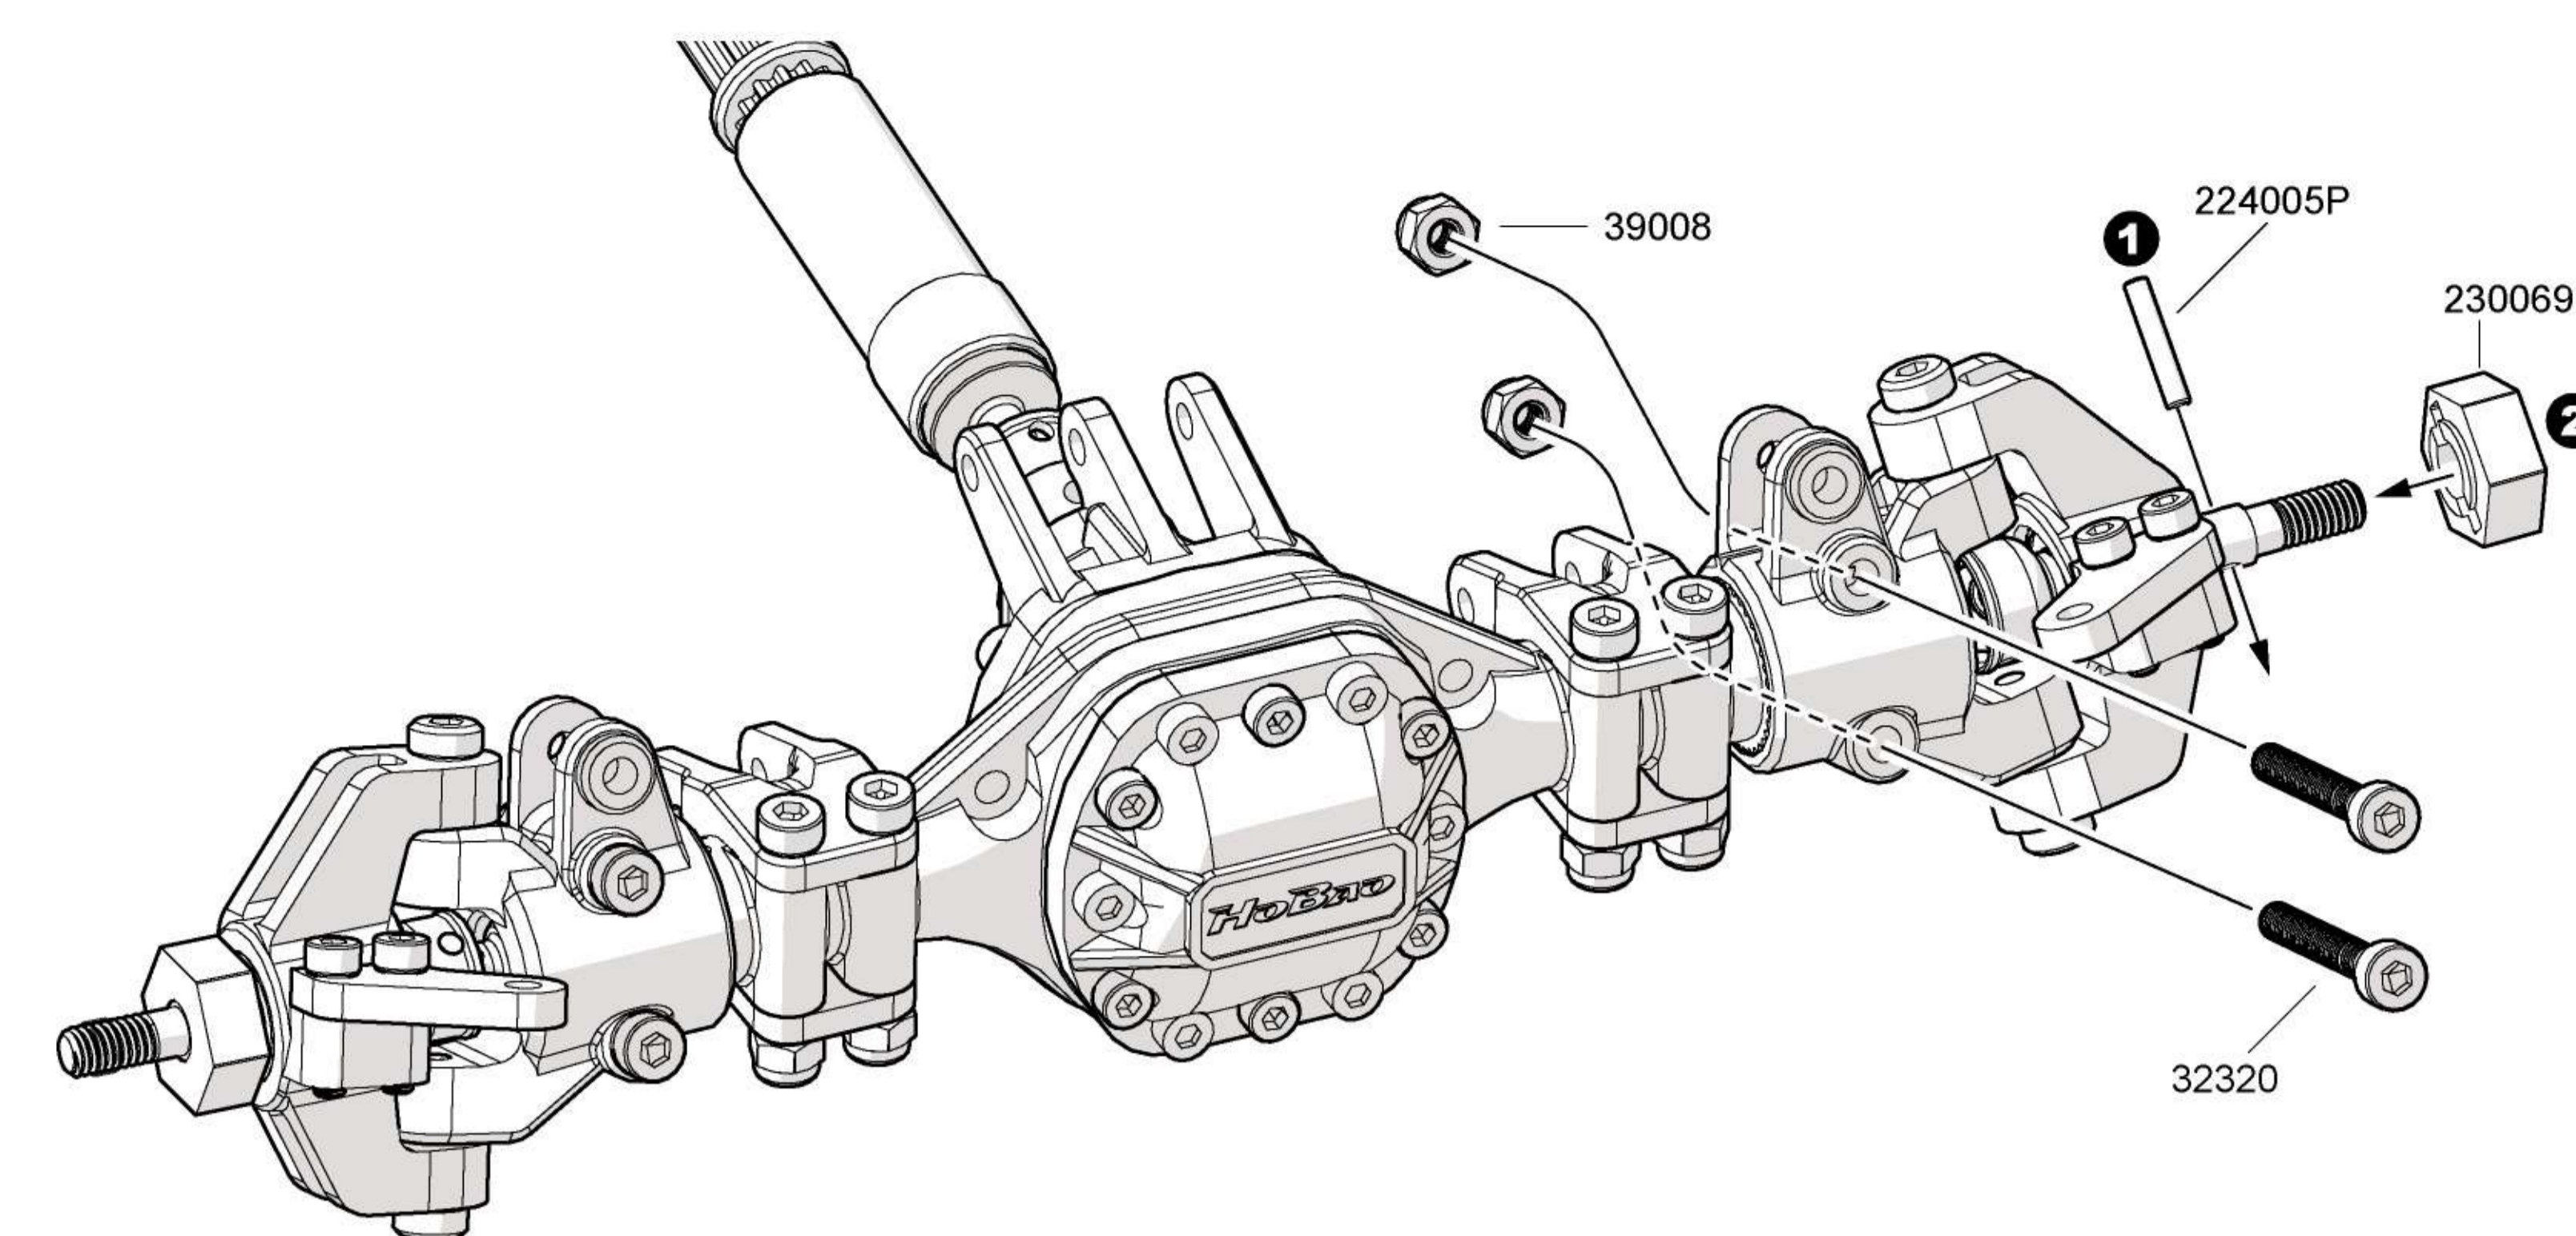

Servo Mount on Axle Housing

Package 4