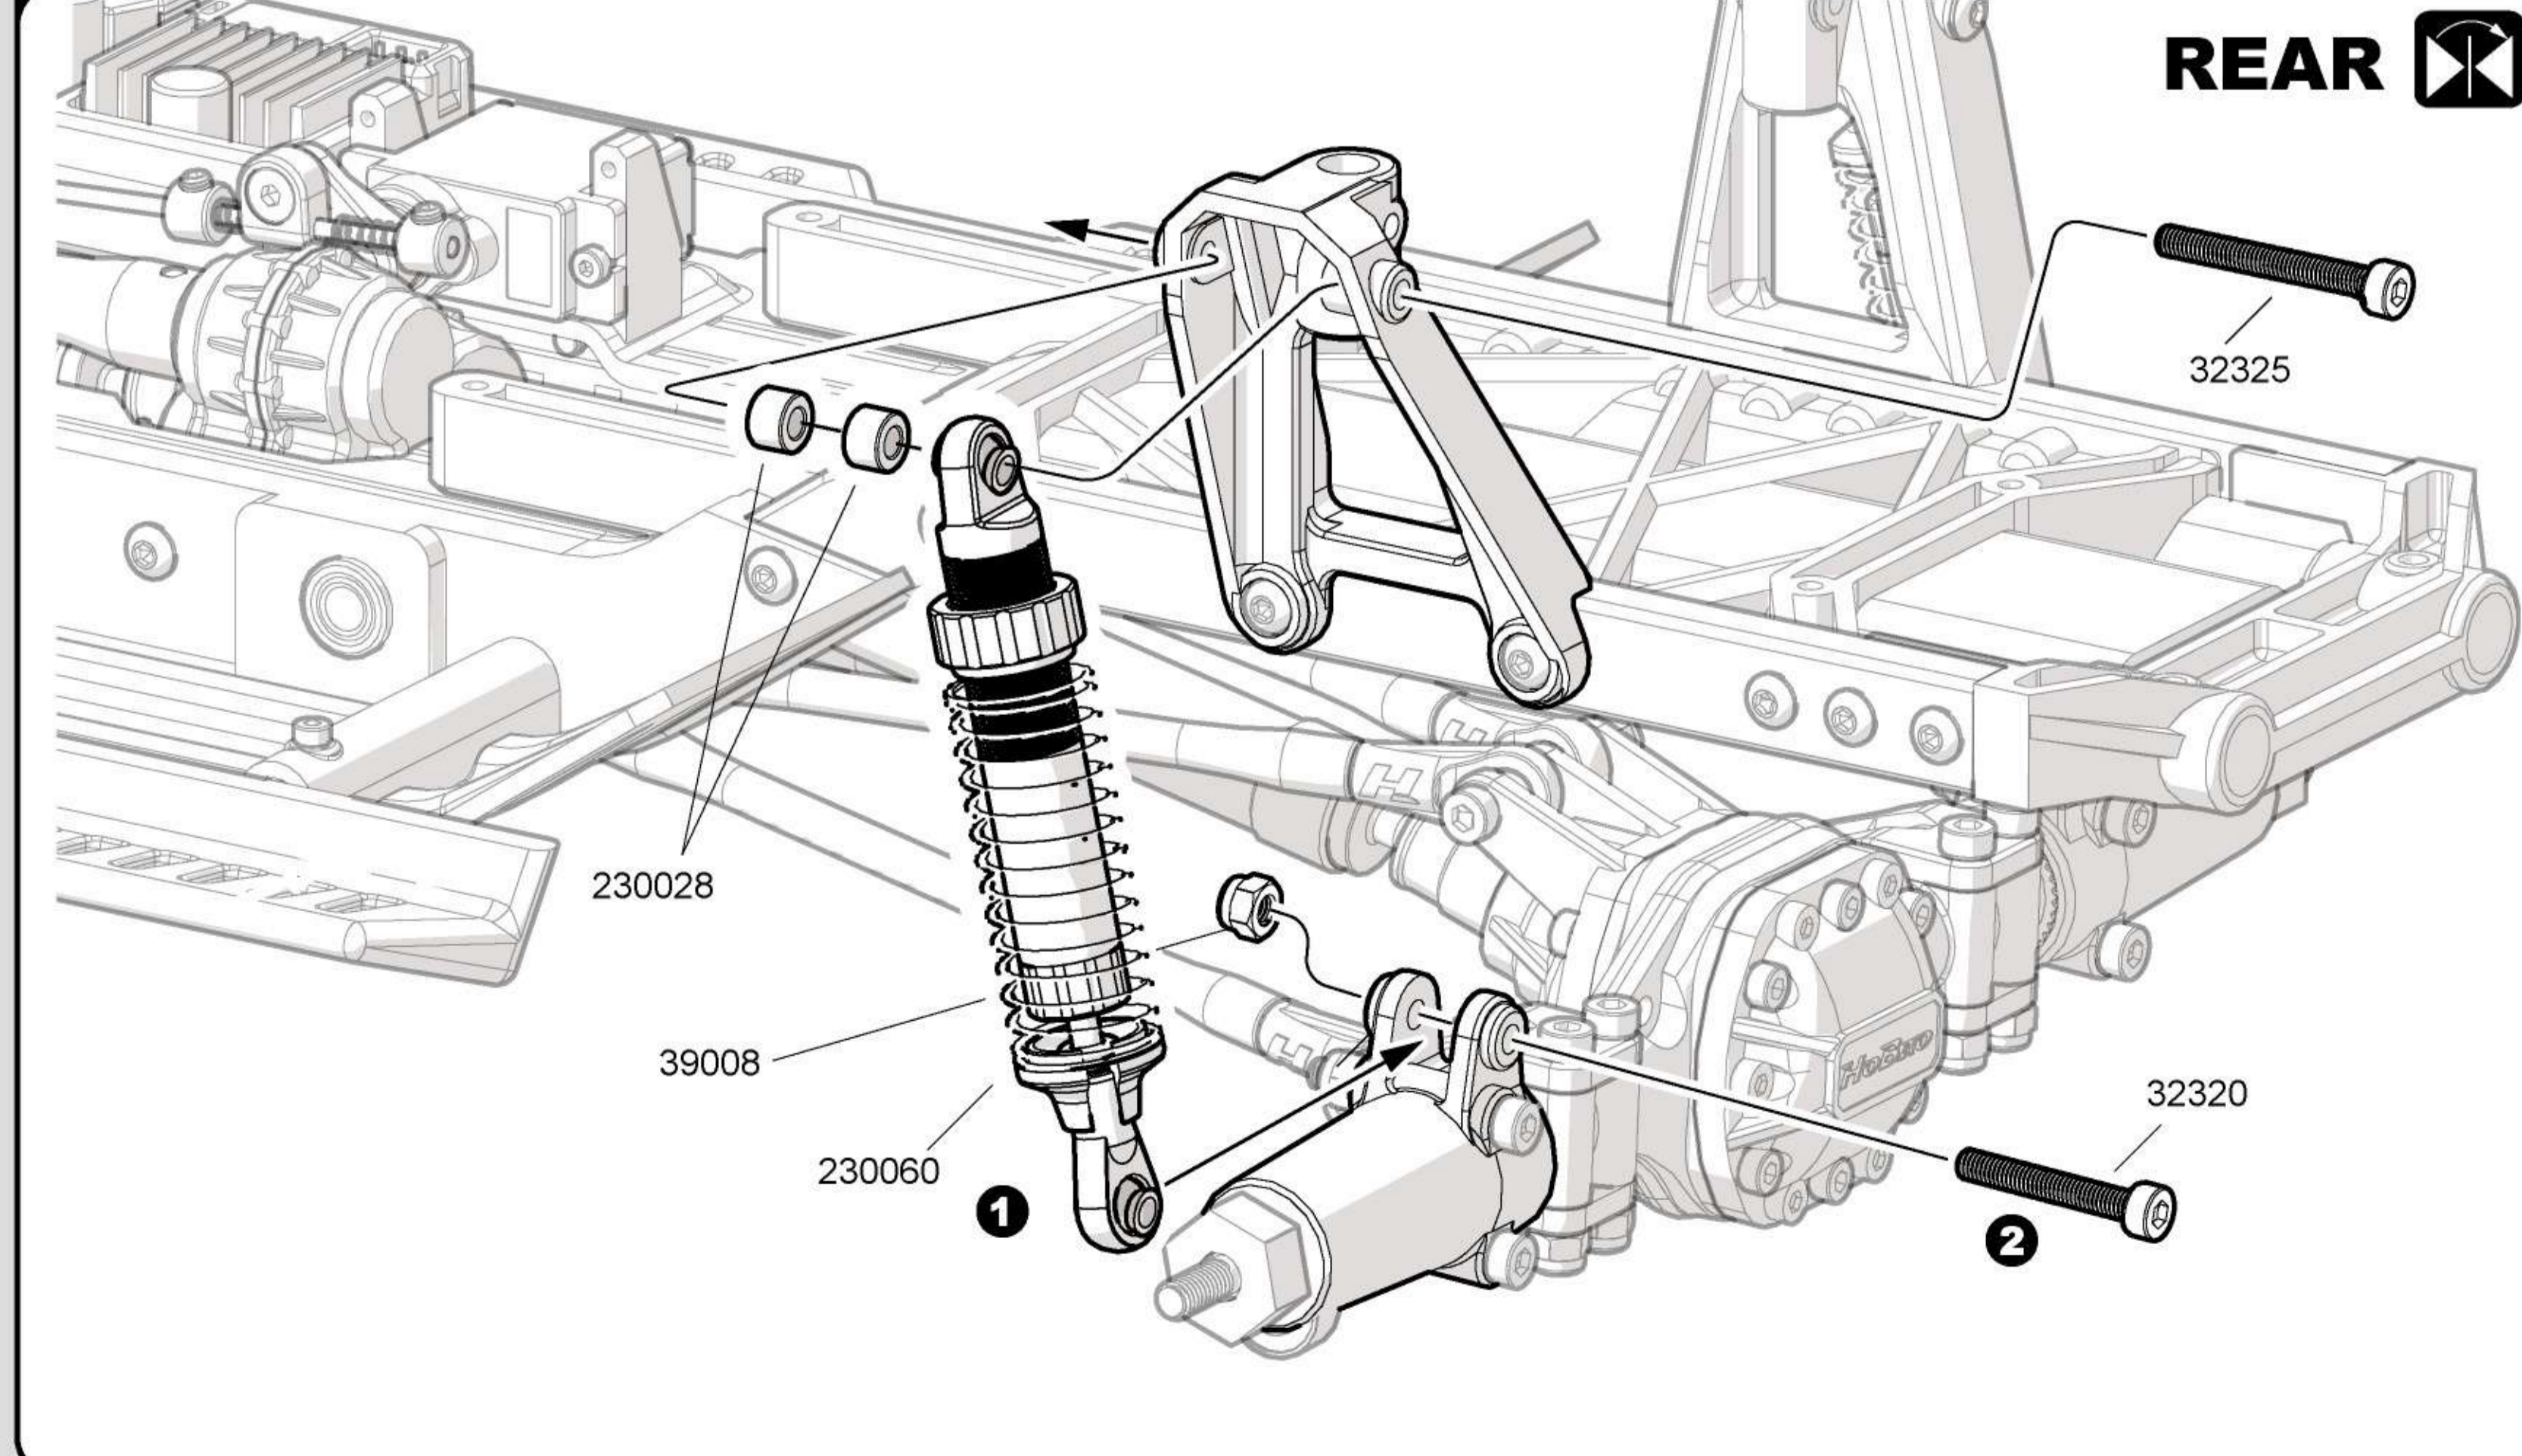

LEFT

RIGHT

- 32320 3x20mm X1 Cap Head Screw
- 32325 3x25mm x2 Cap Head Screw
- 33325 3x25mm X1 B/H Screw
- 39008 Nylon Nut M3 x2

28

Rear Shock Absorber

Package 6

REAR

- 32320 3x20mm X2 Cap Head Screw
- 32325 3x25mm x2 Cap Head Screw
- 39008 Nylon Nut M3 x2