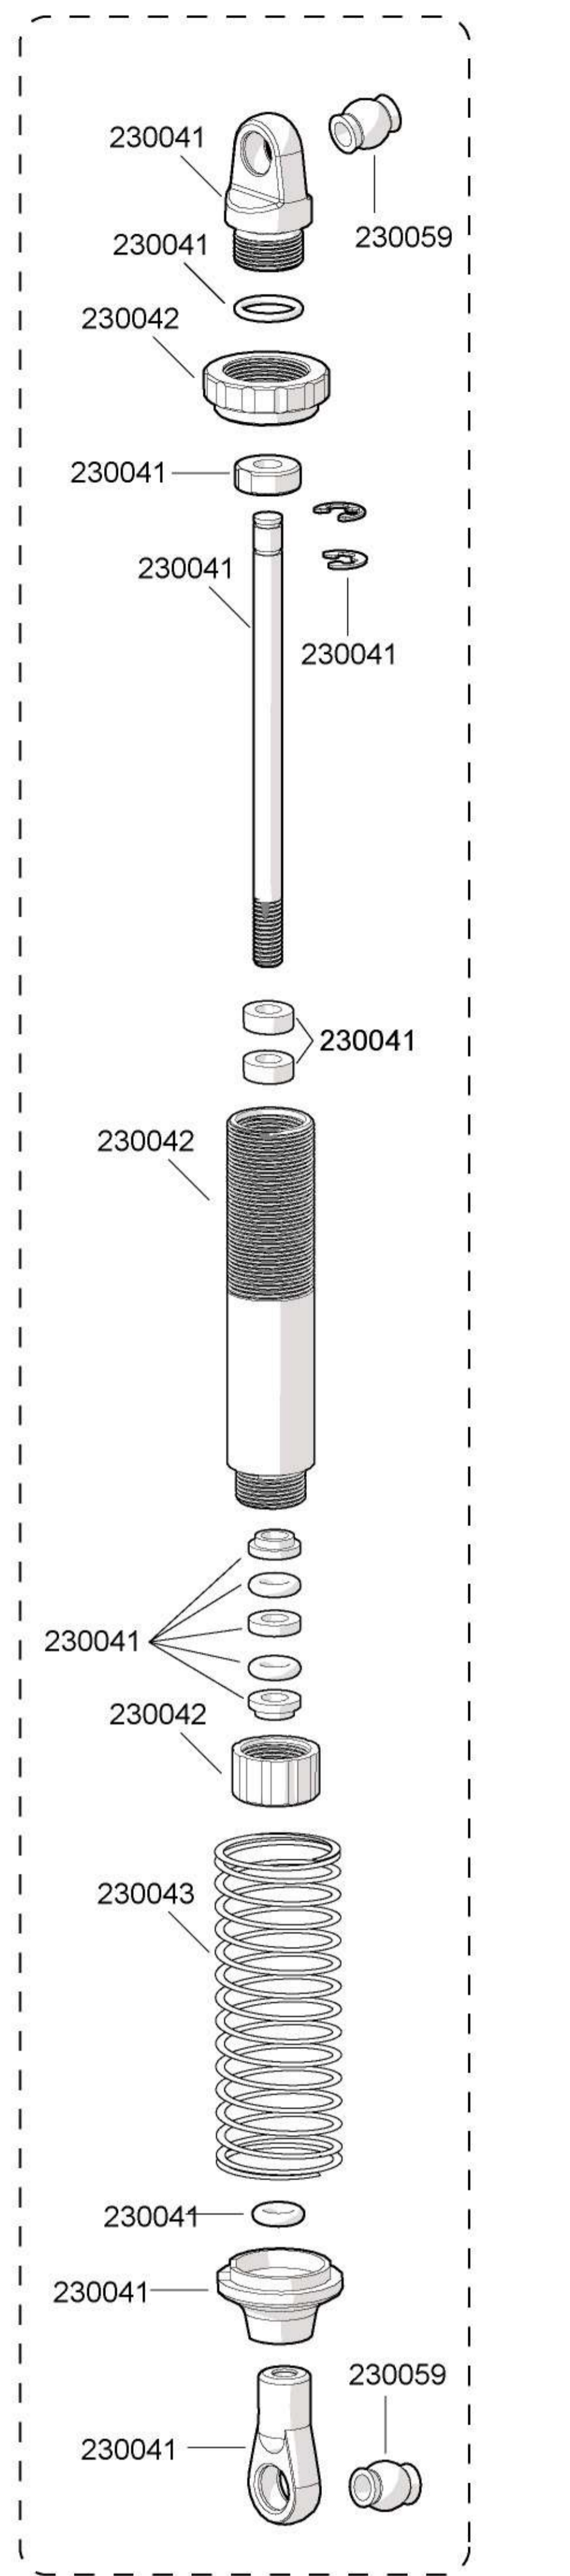

NO. 230060 Complete Shock Set