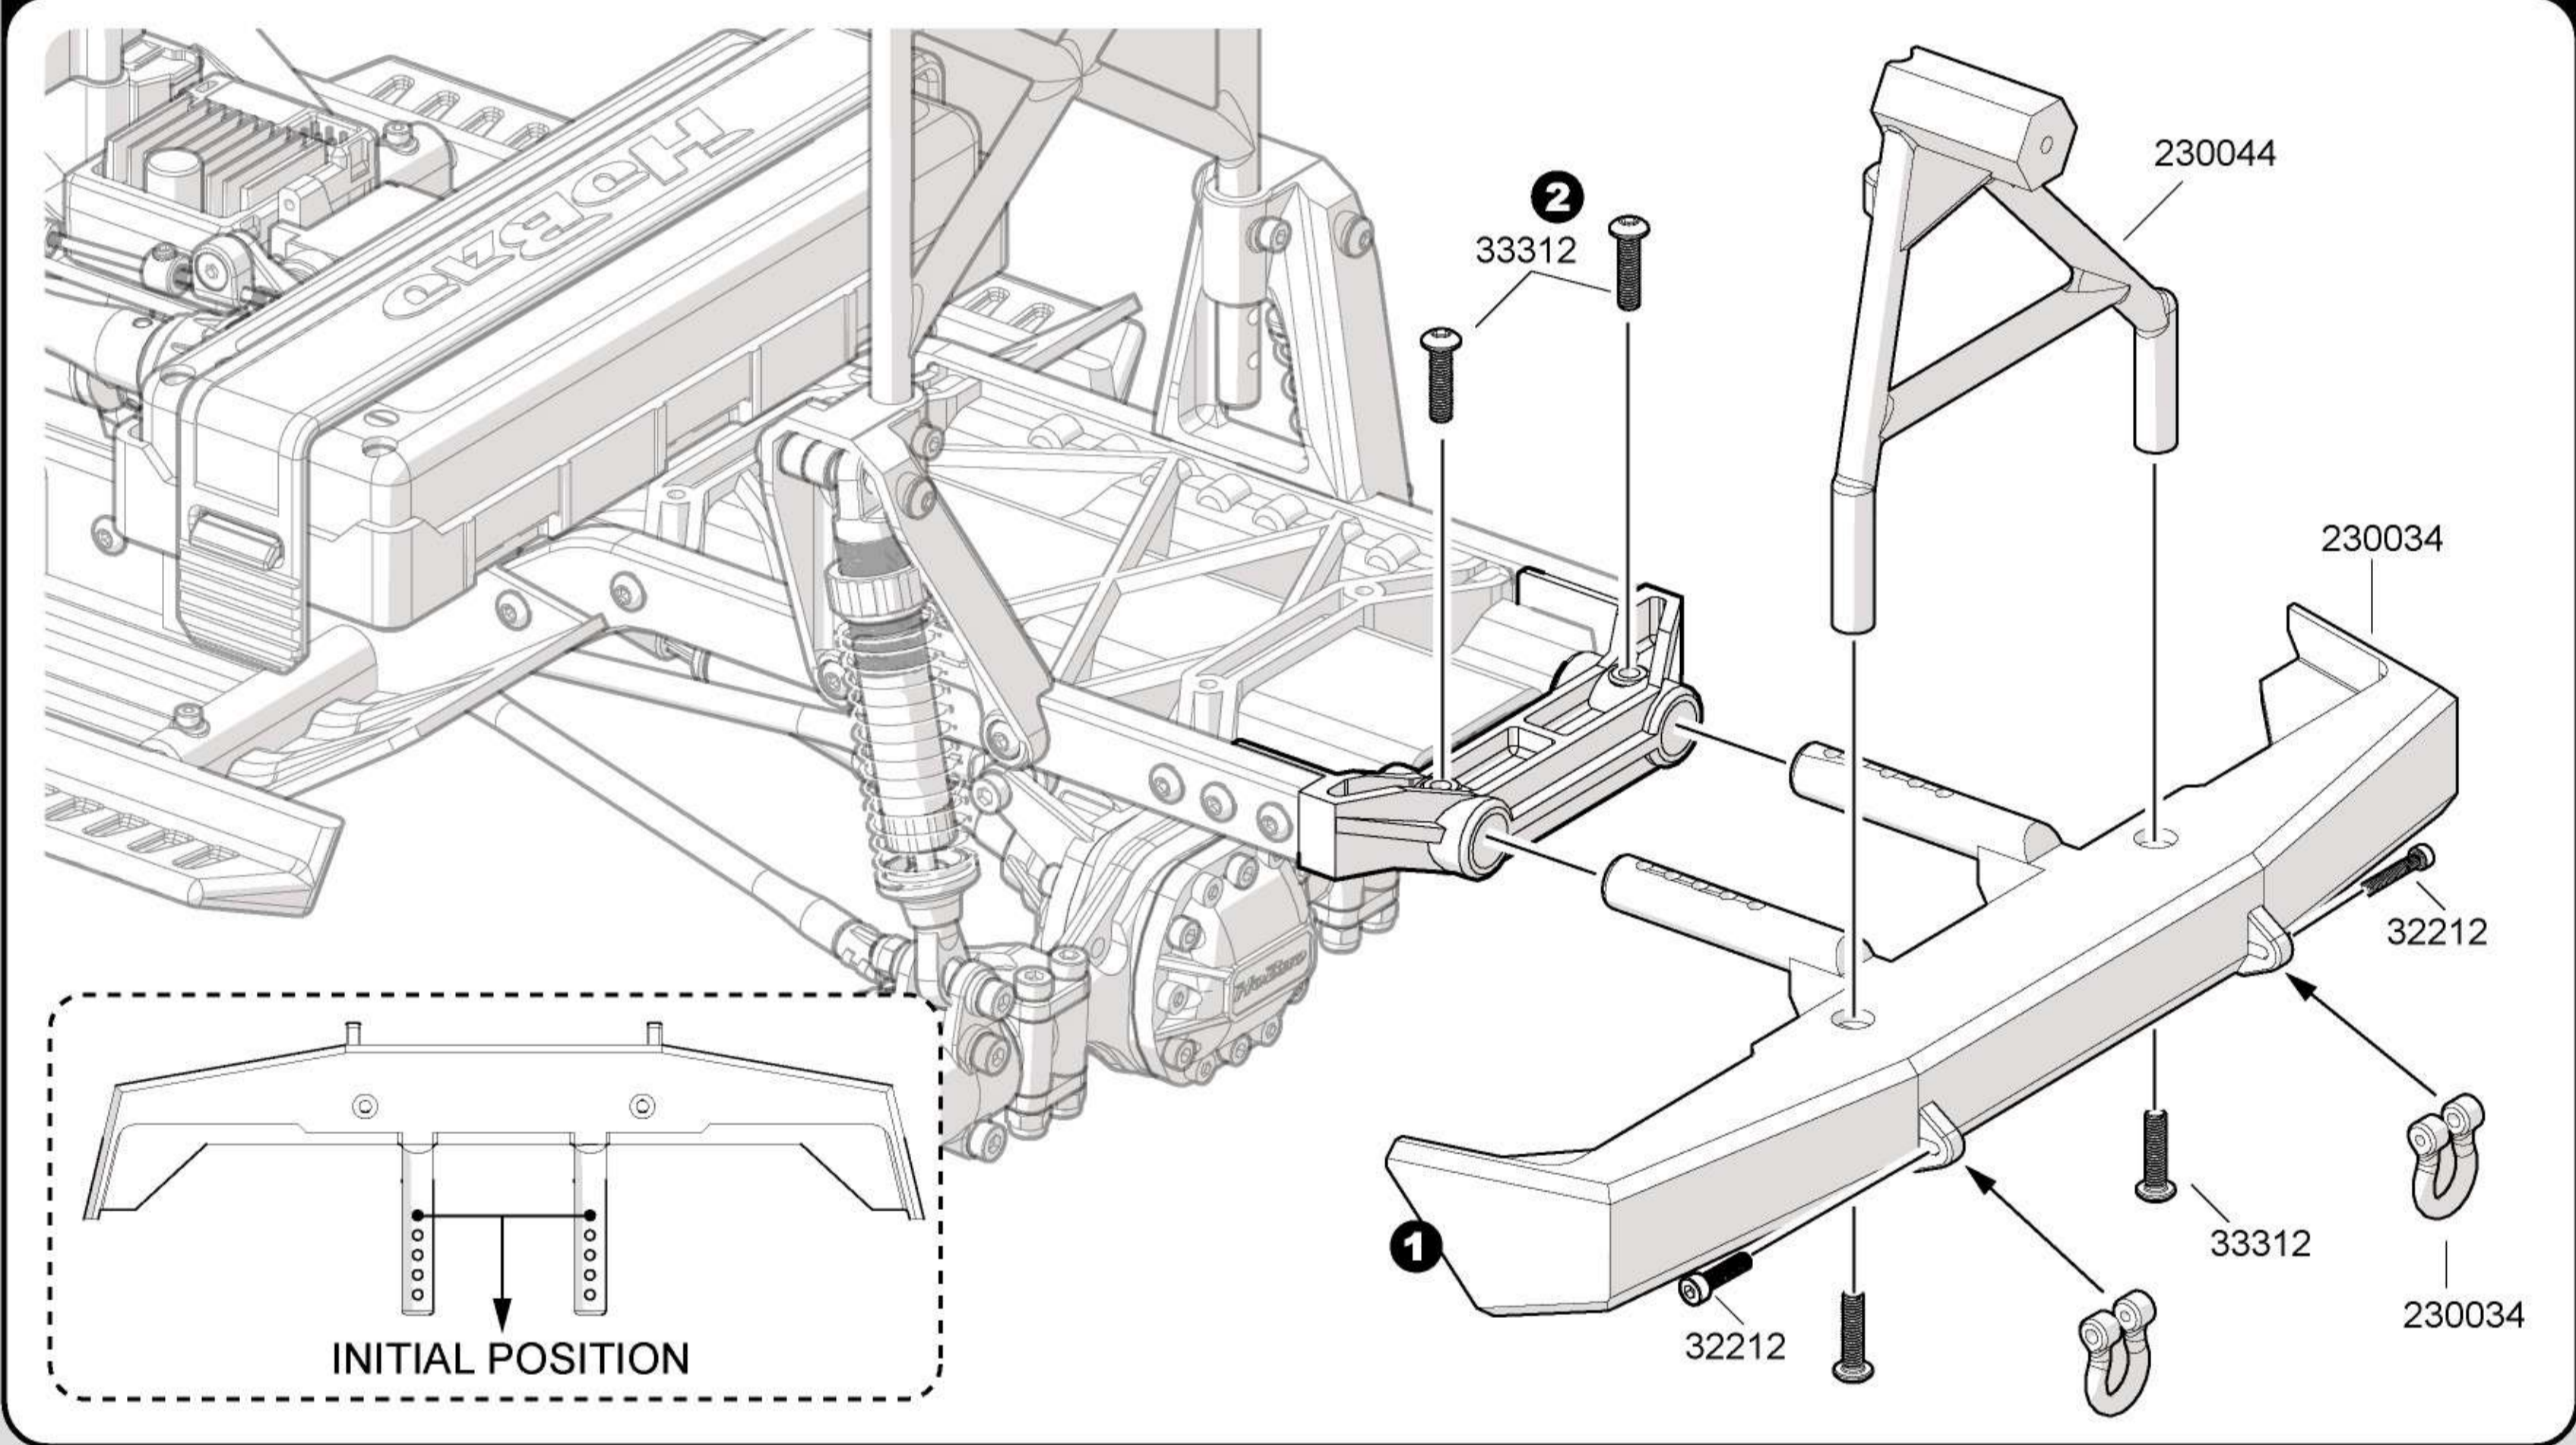

32212
2x12mm x2
B/H Screw

33312
3x12mm x4
B/H Screw

33

Spare Wheels / Tires

Package 7

33312
3x12mm x1
B/H Screw

84135
Nylon Flange Nut M4 x4

Body Details