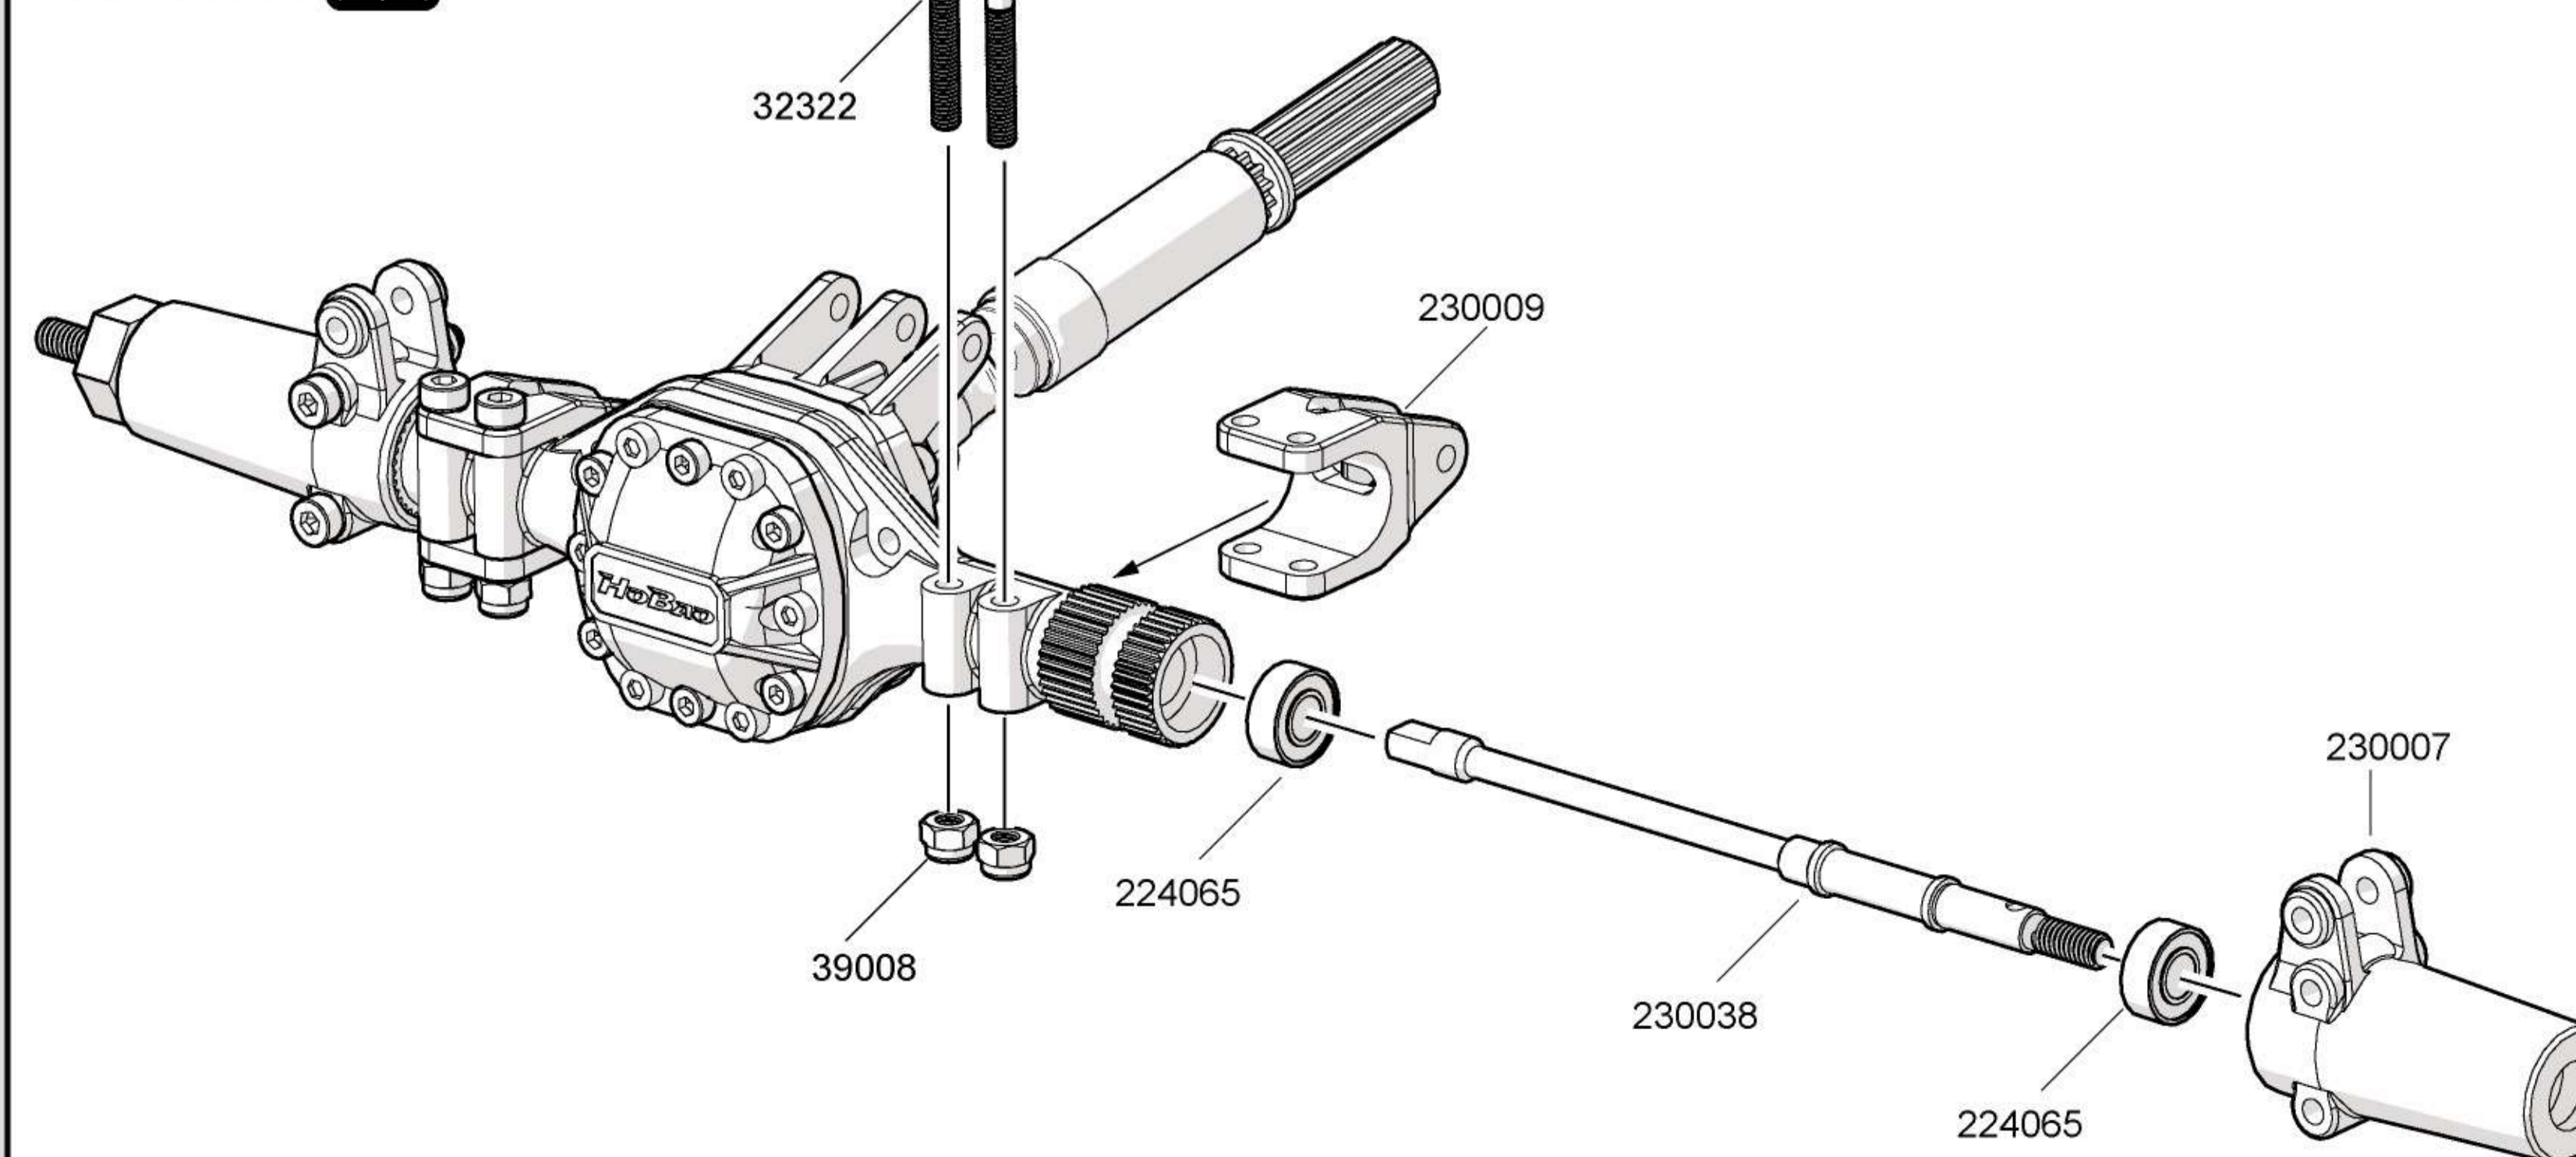

Rear Straight Axle

Package 5

REAR