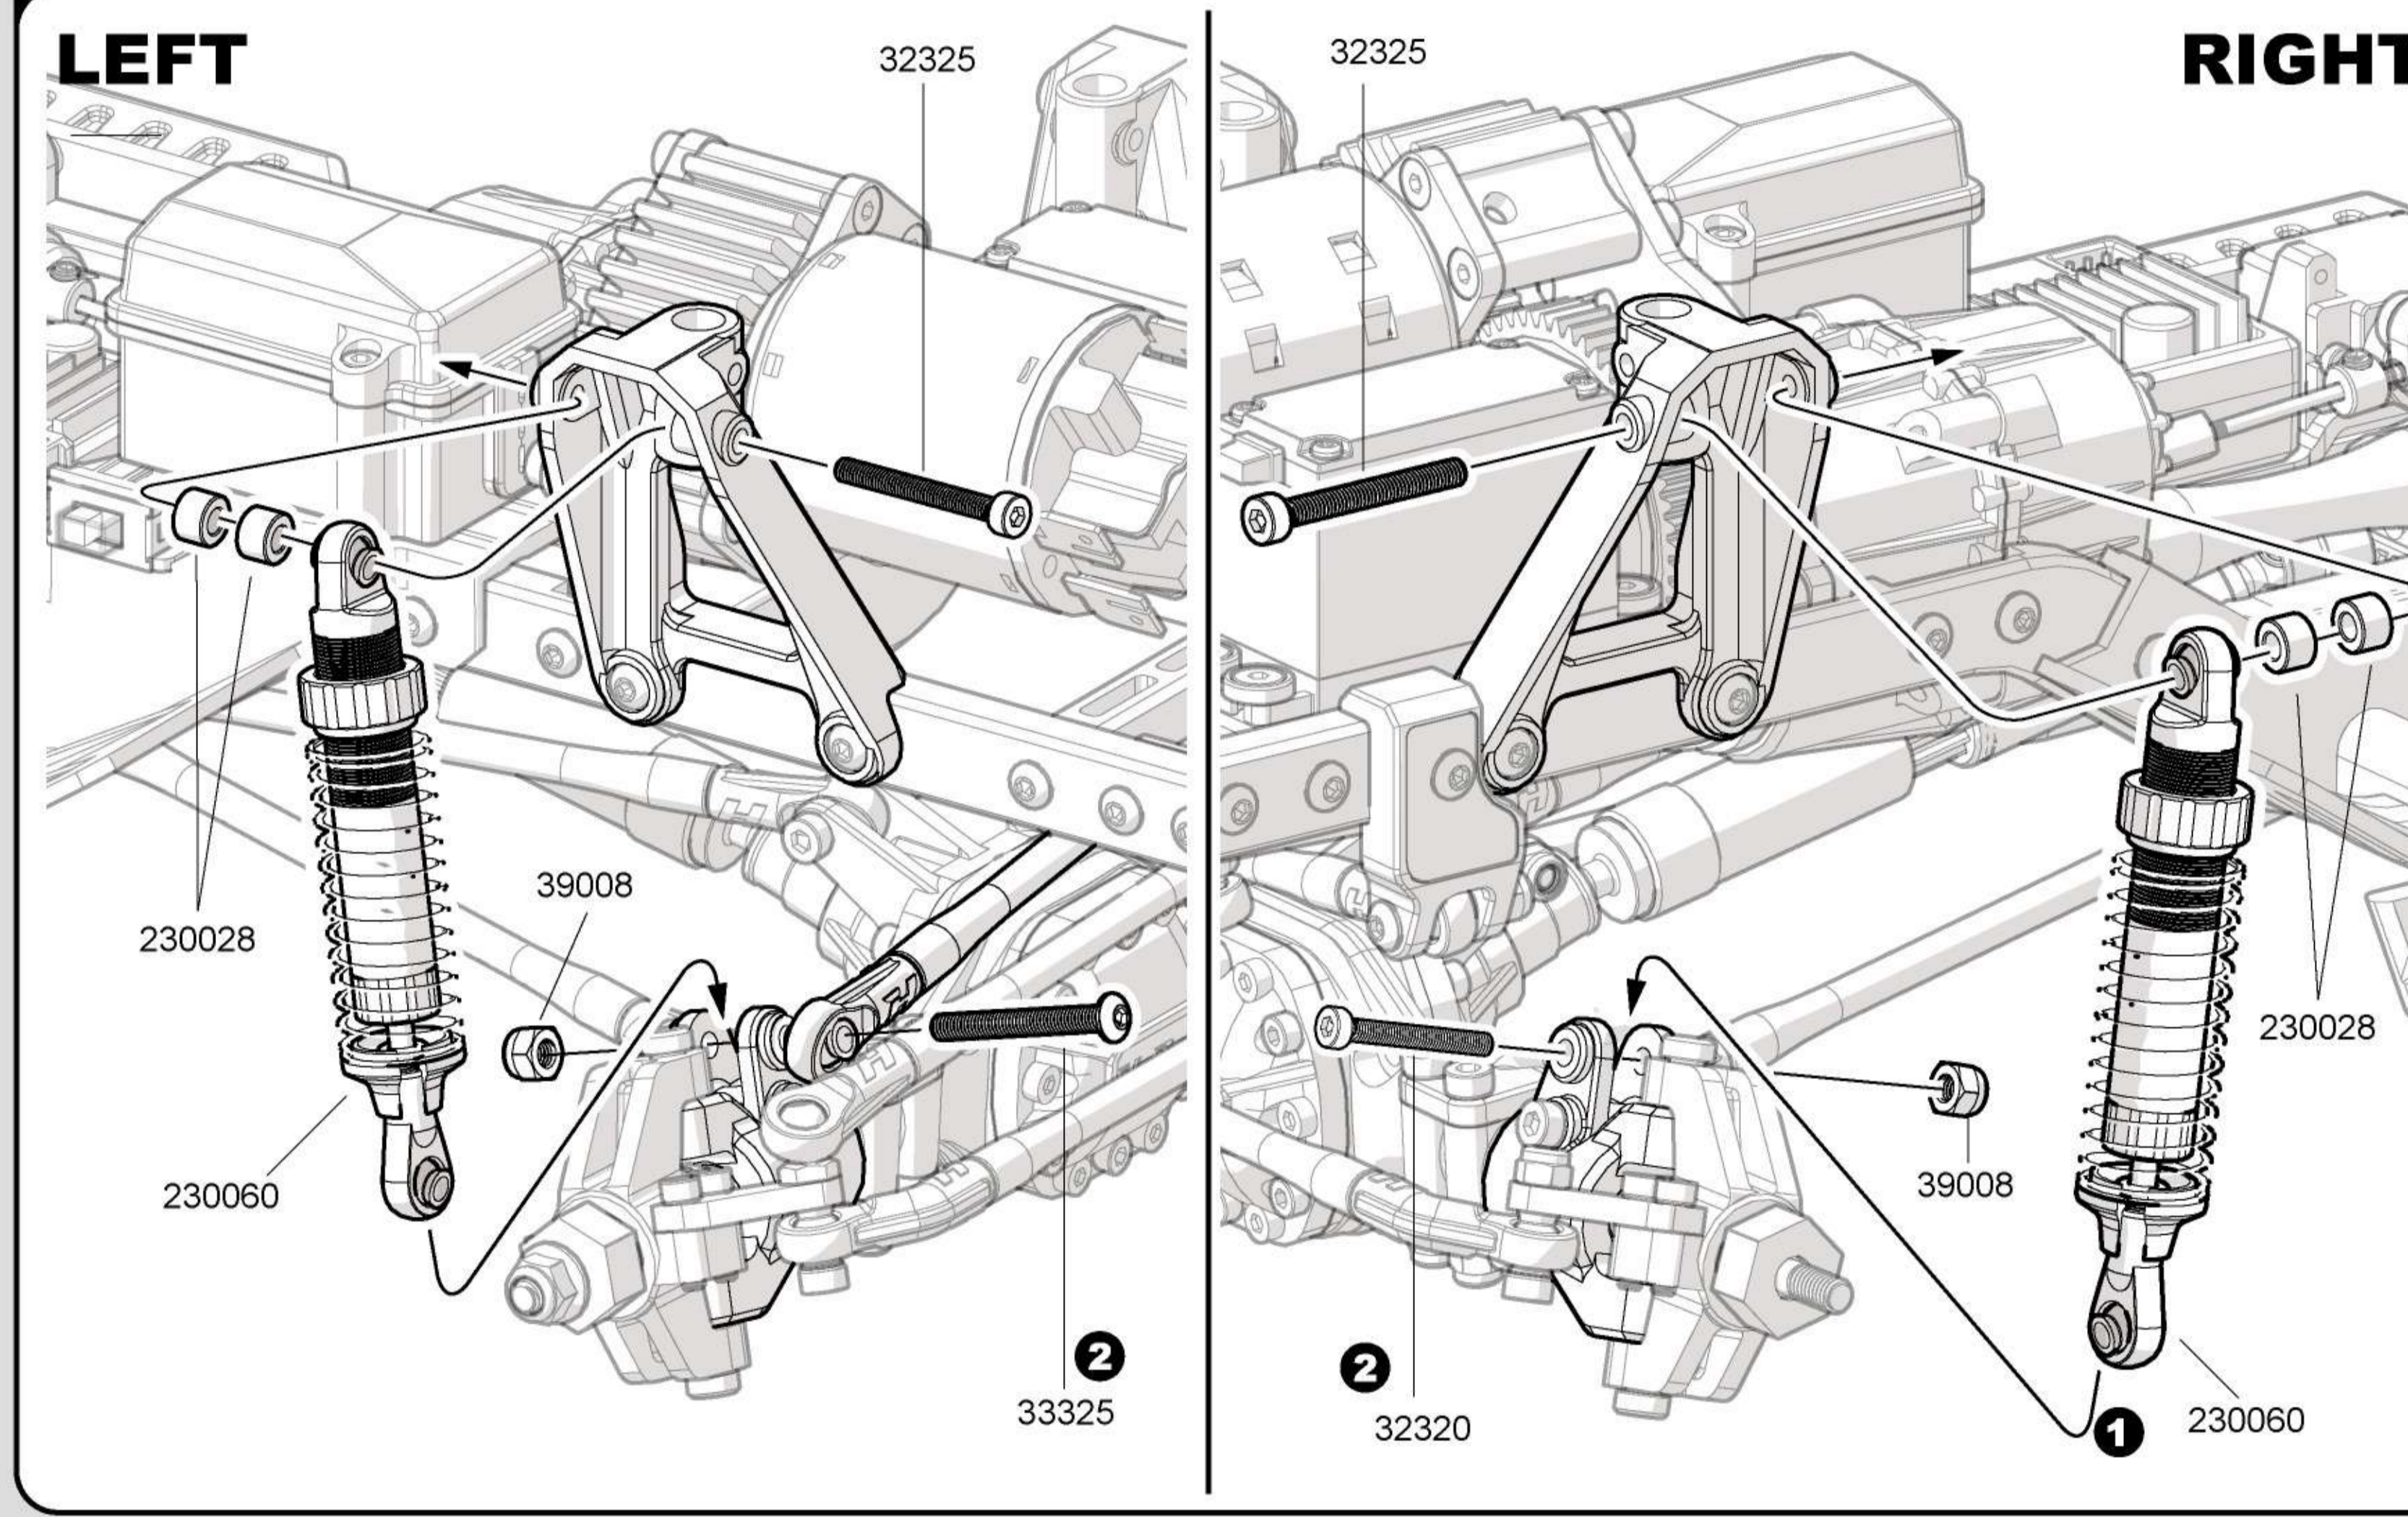

Front Shock Absorber

Package 6

LEFT

RIGHT

- 32320 3x20mm X1 Cap Head Screw
- 32325 3x25mm x2 Cap Head Screw
- 33325 3x25mm X1 B/H Screw
- 39008 Nylon Nut M3 x2