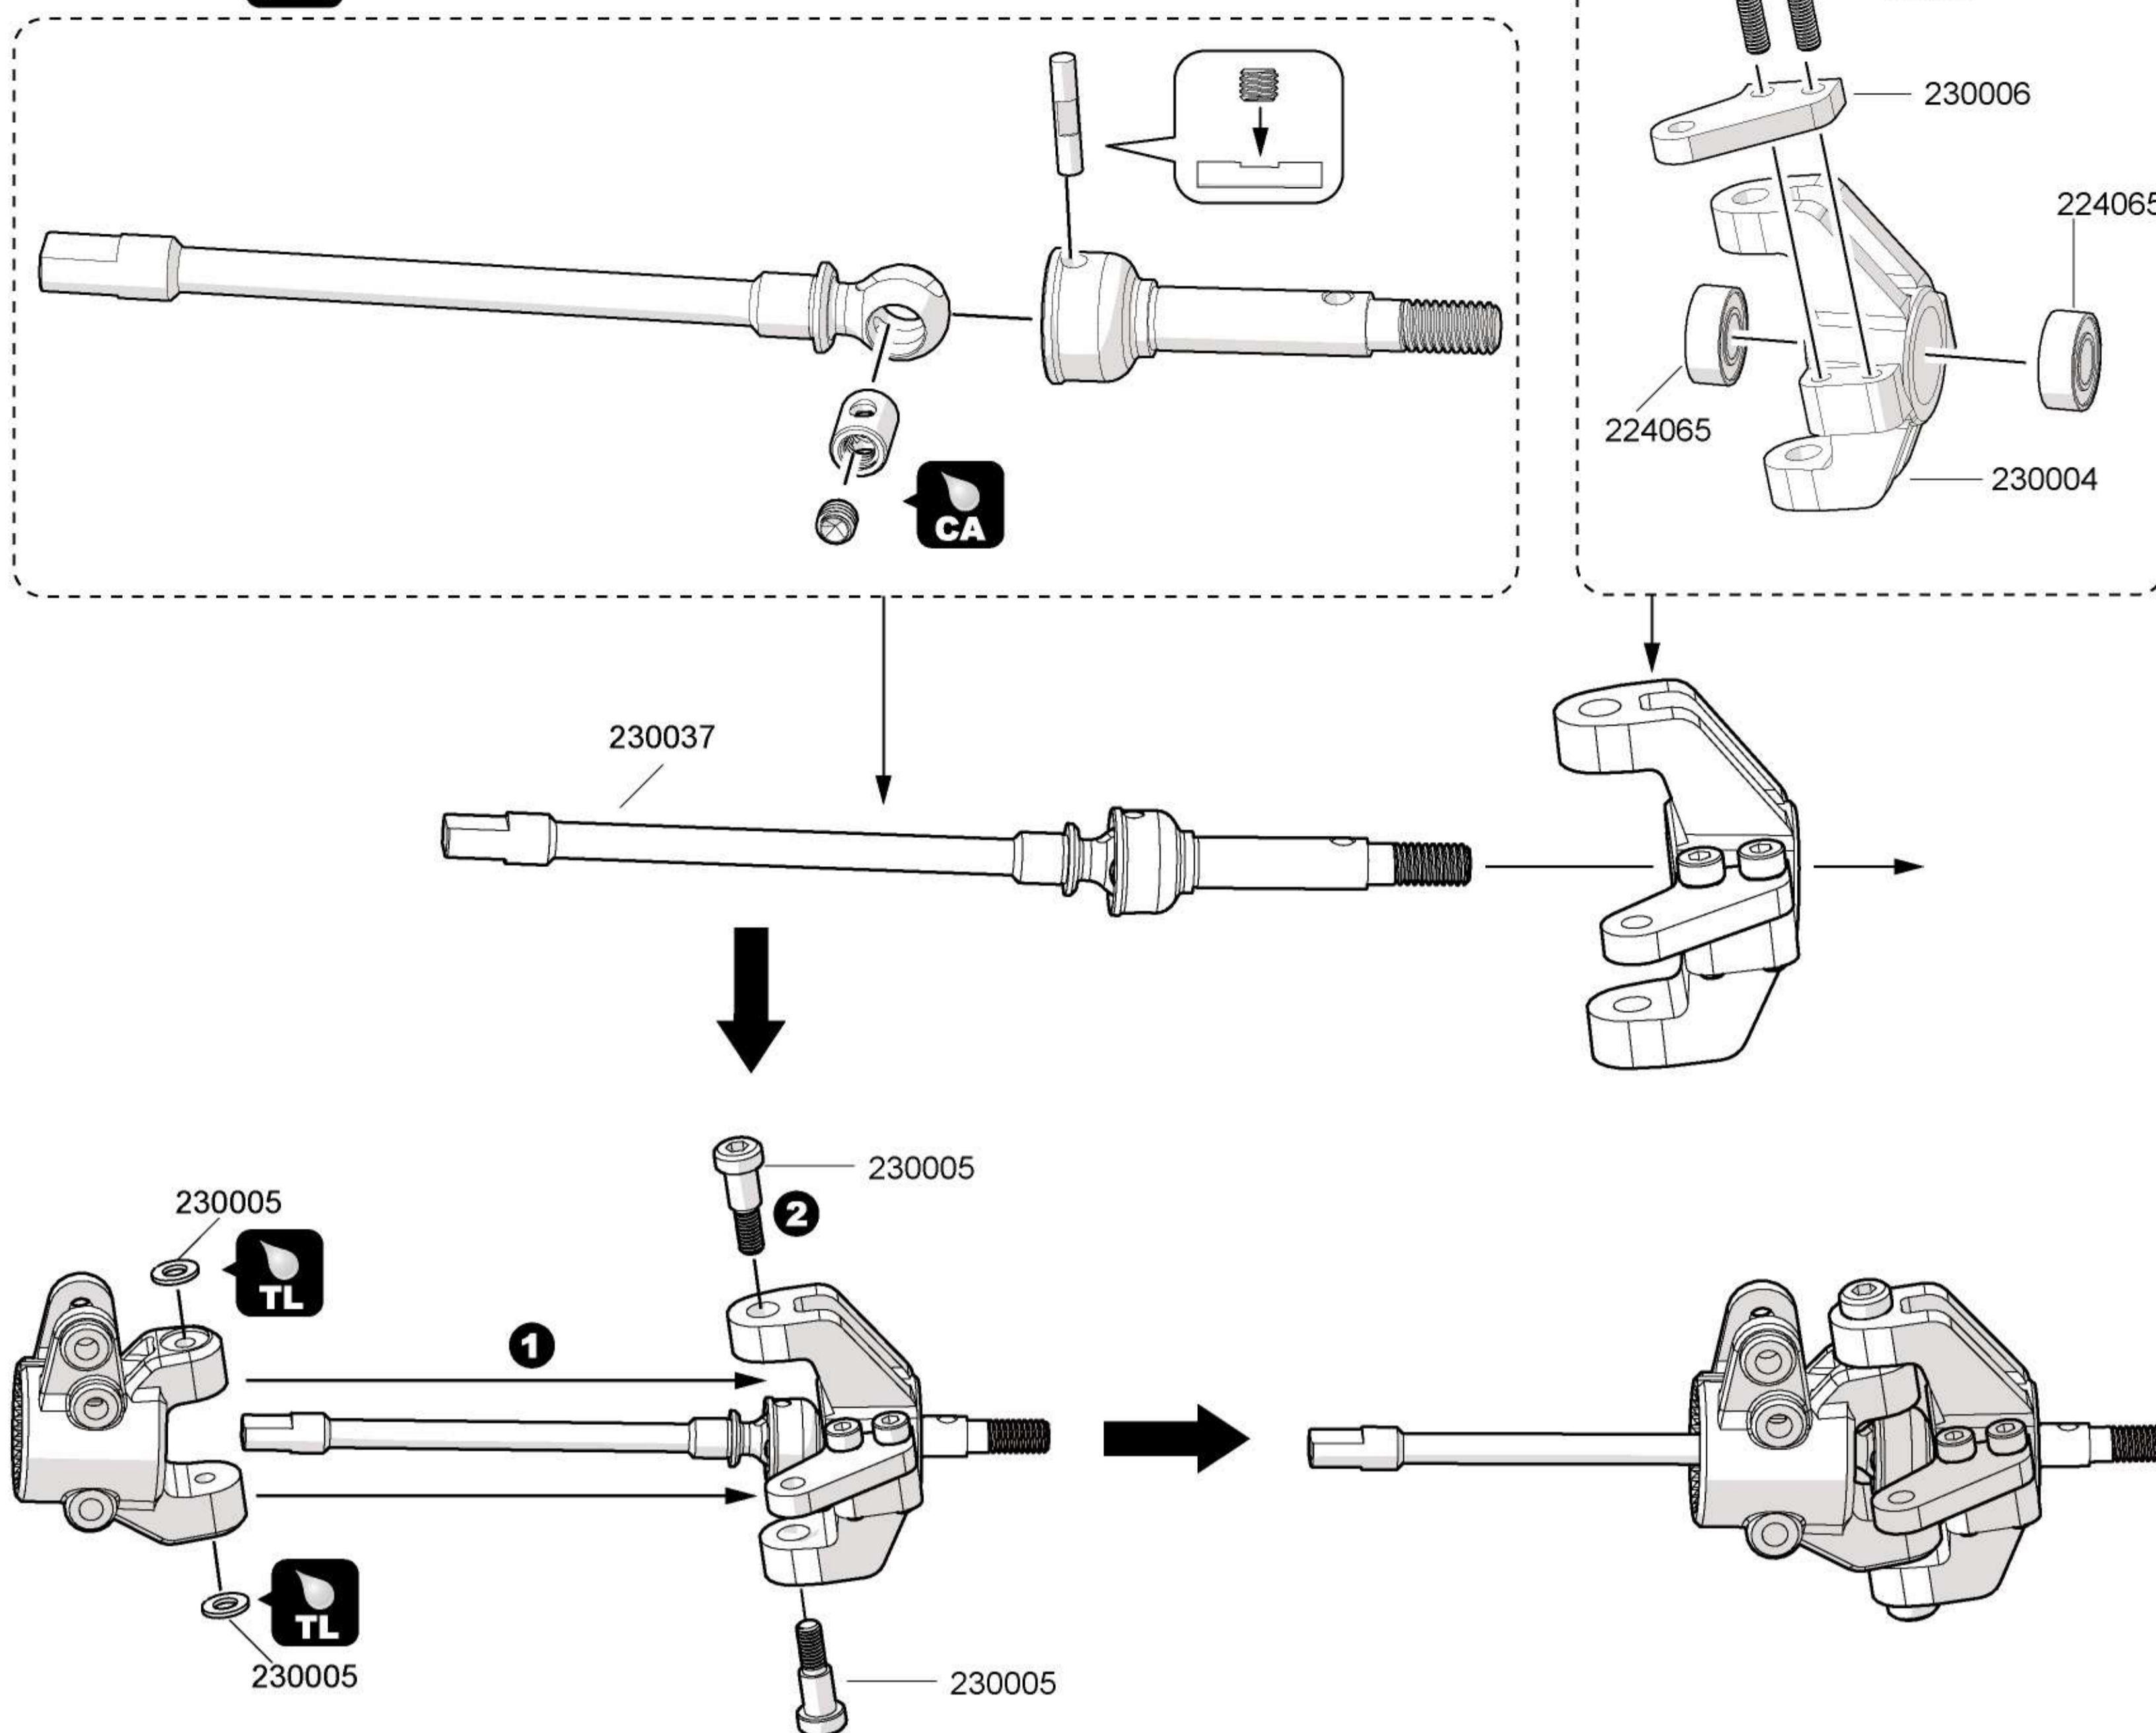

18

36210
2.6x10mm x4
Cap Head Screw

230005 x4

224065
5x11x4mm x4
Ball Bearing

Front Drive Shaft

Package 4

Front