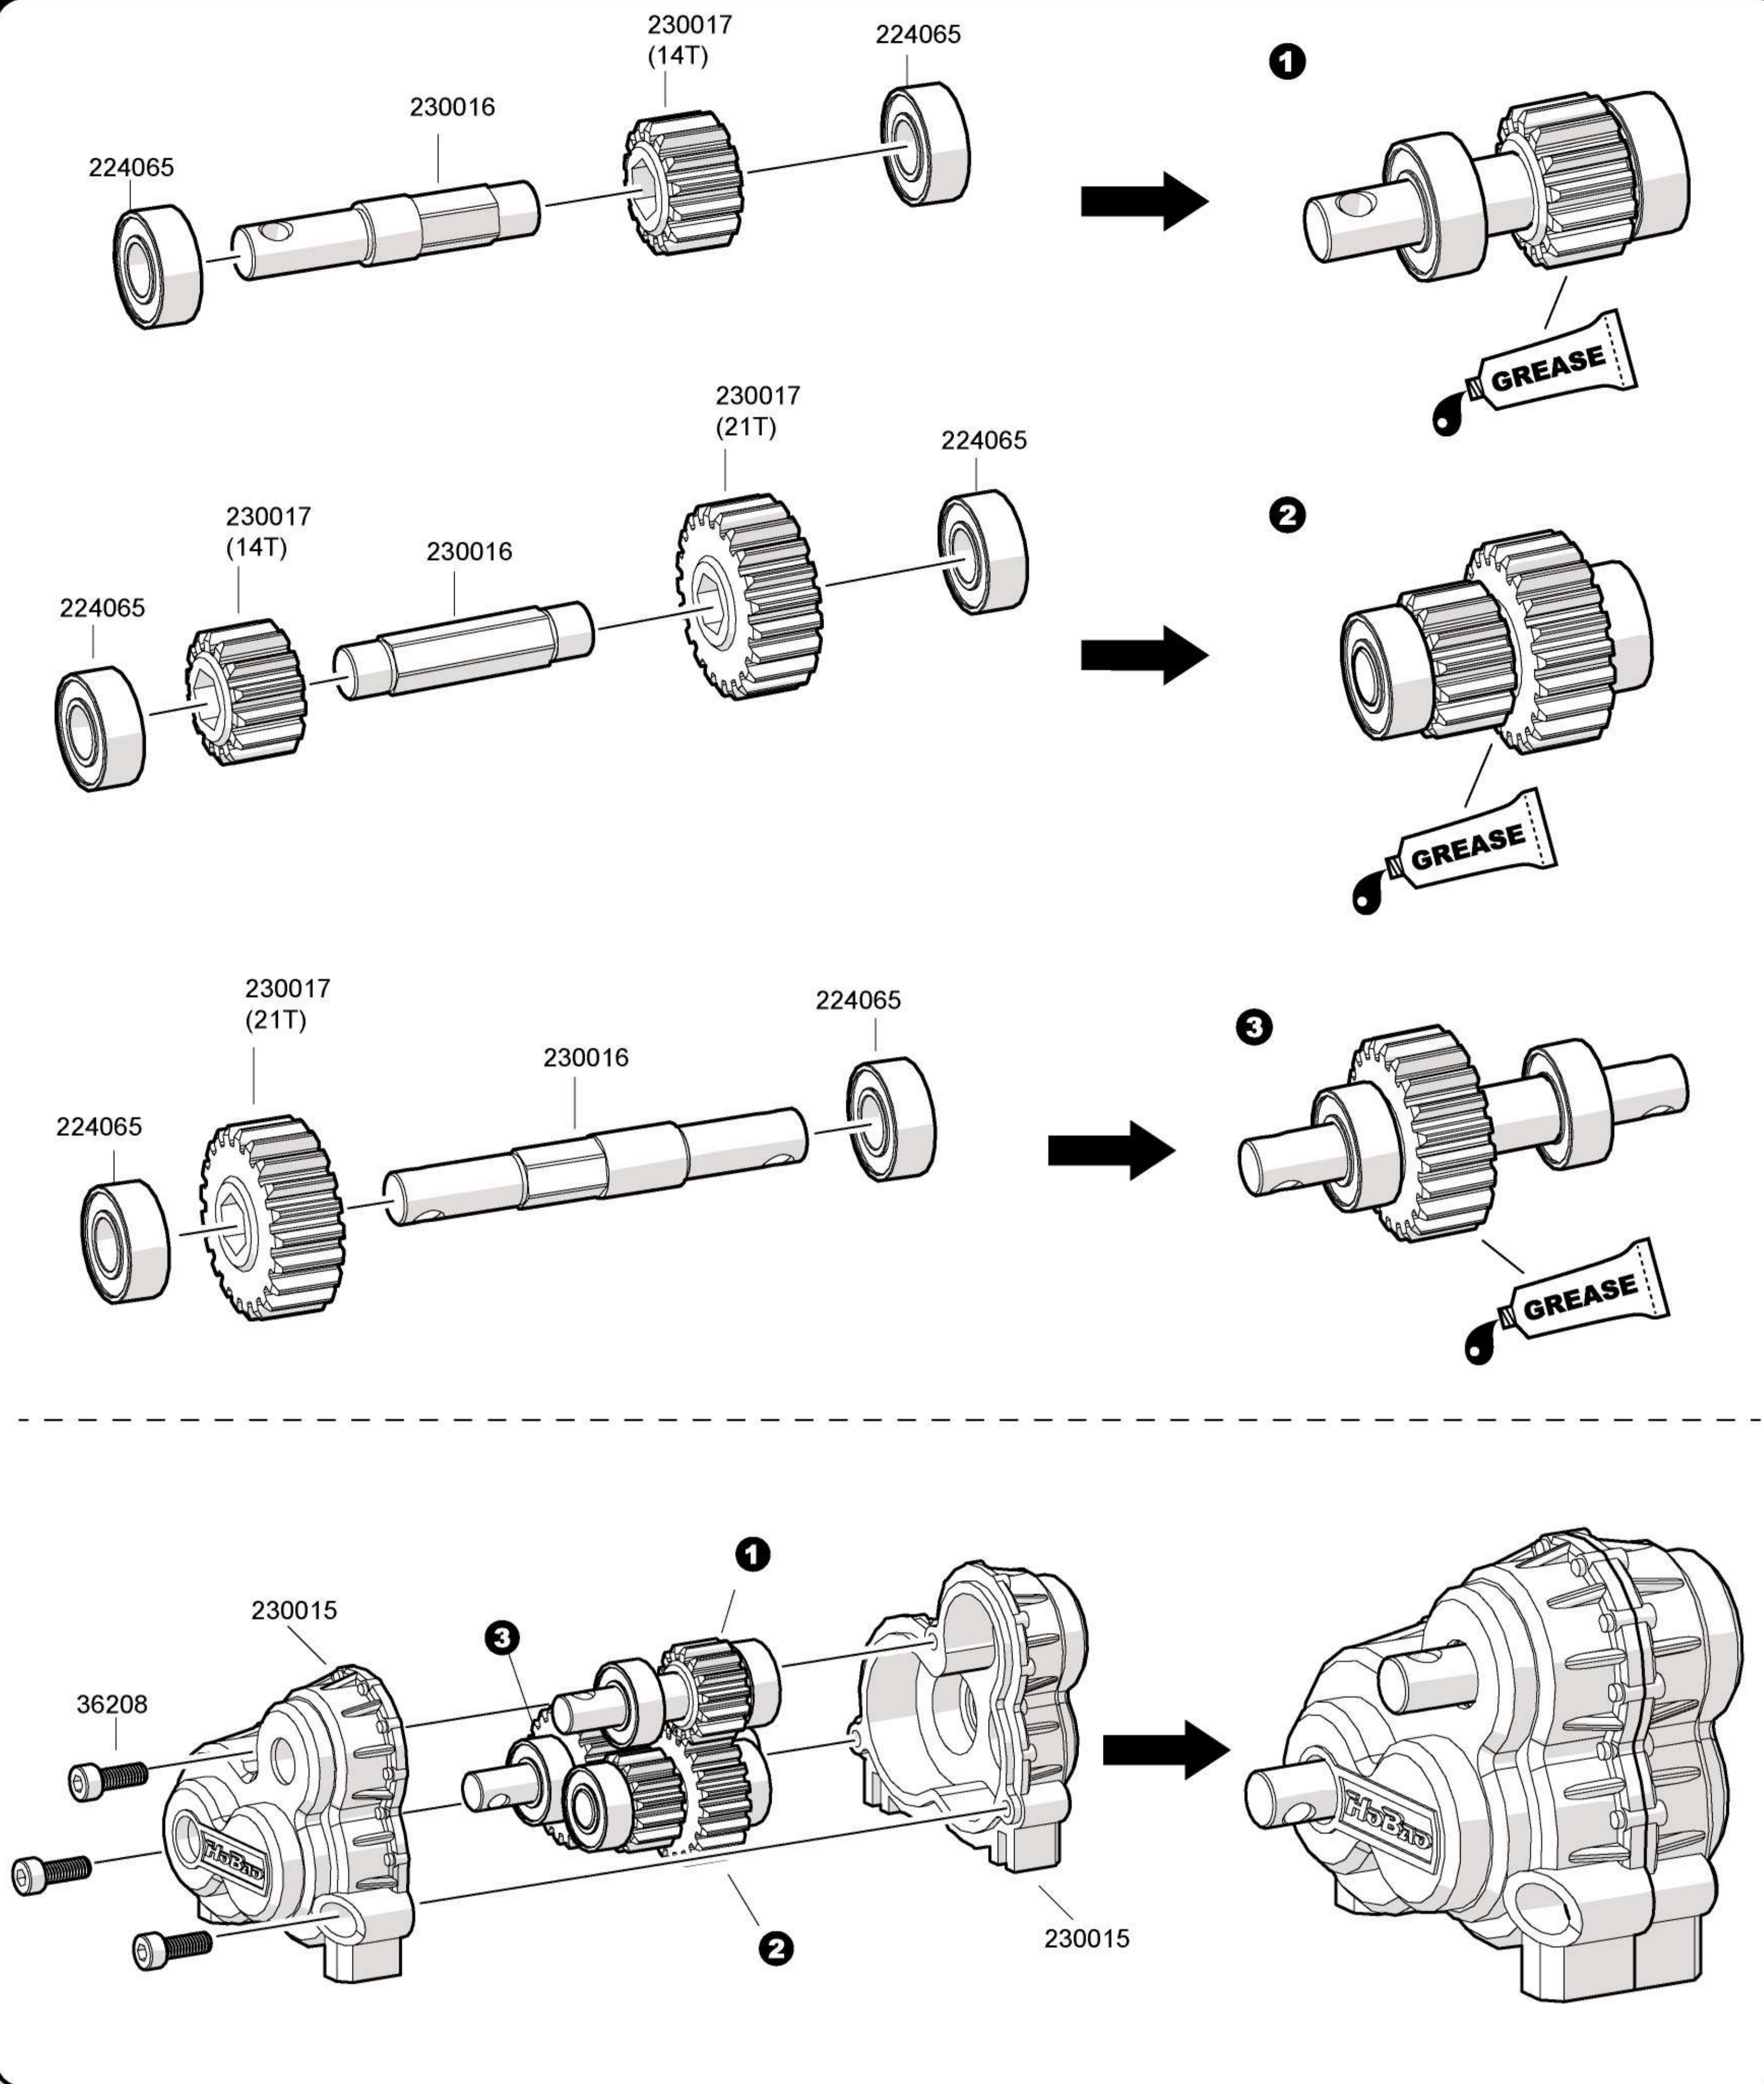

5

Transmission Gears

Package 2

224065
5x11x4mm x6
Ball Bearing

36208
2.6x8mm x3
Cap Head Screw