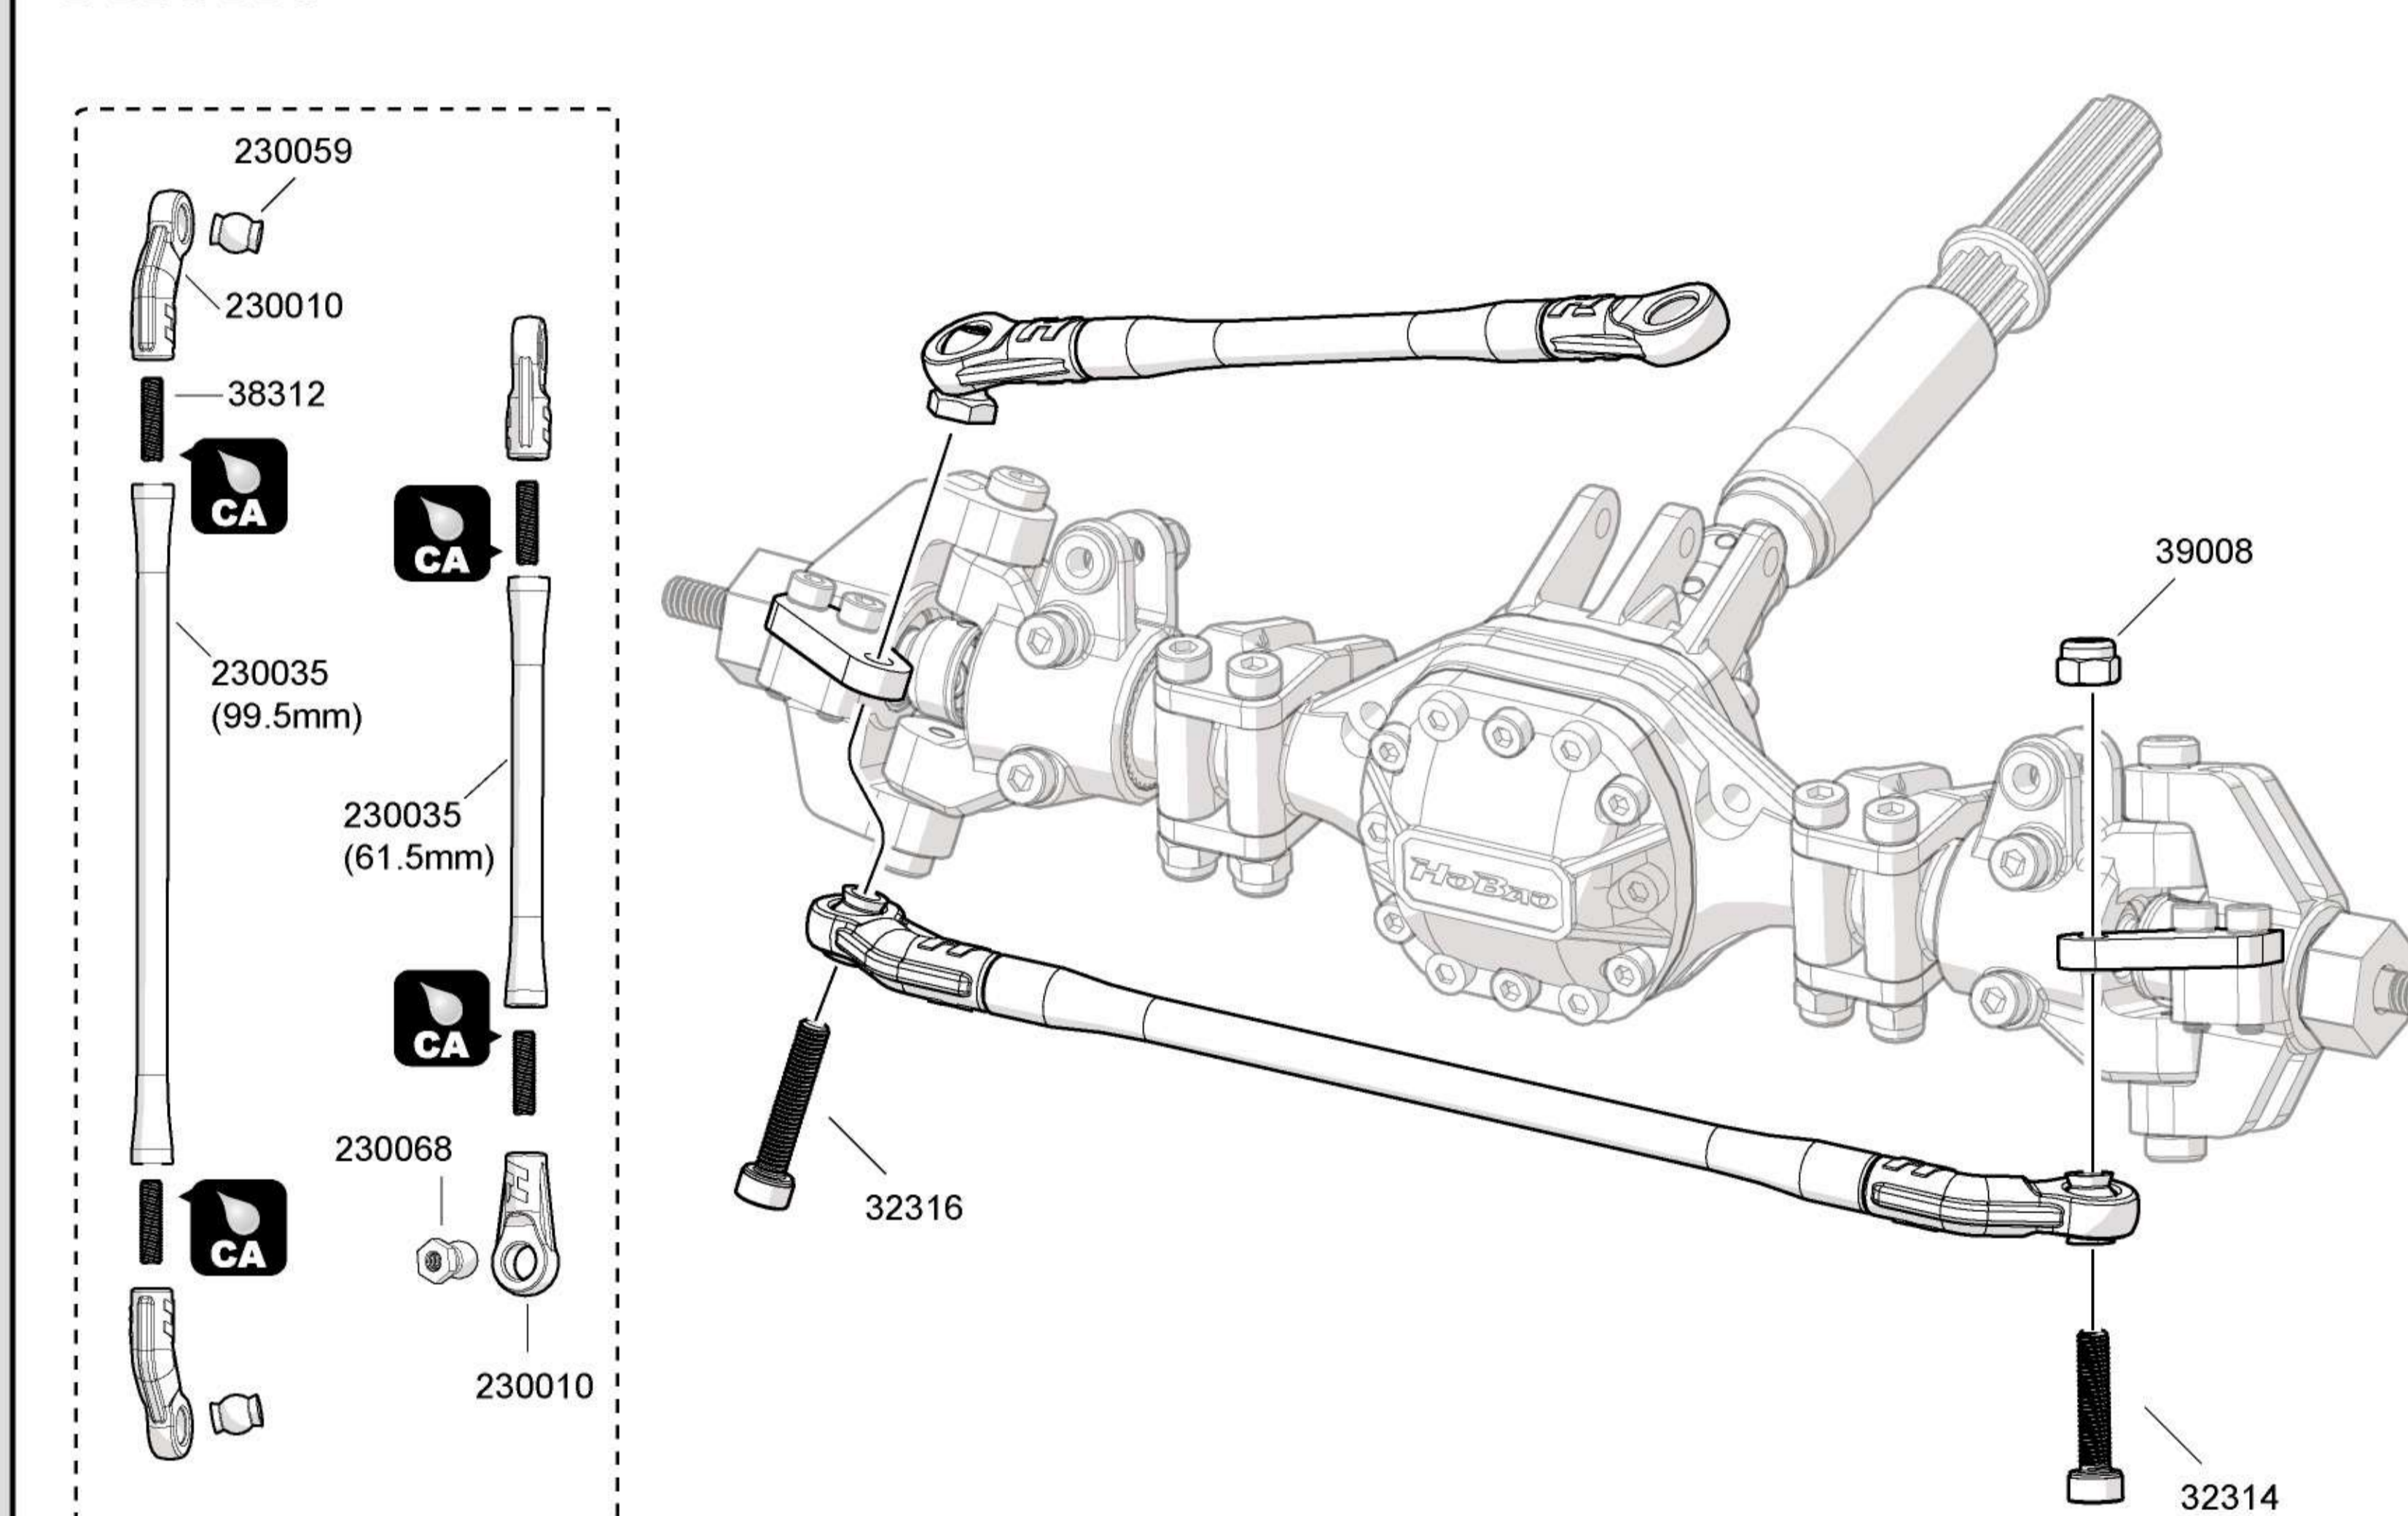

Steering links

Package 4

FRONT