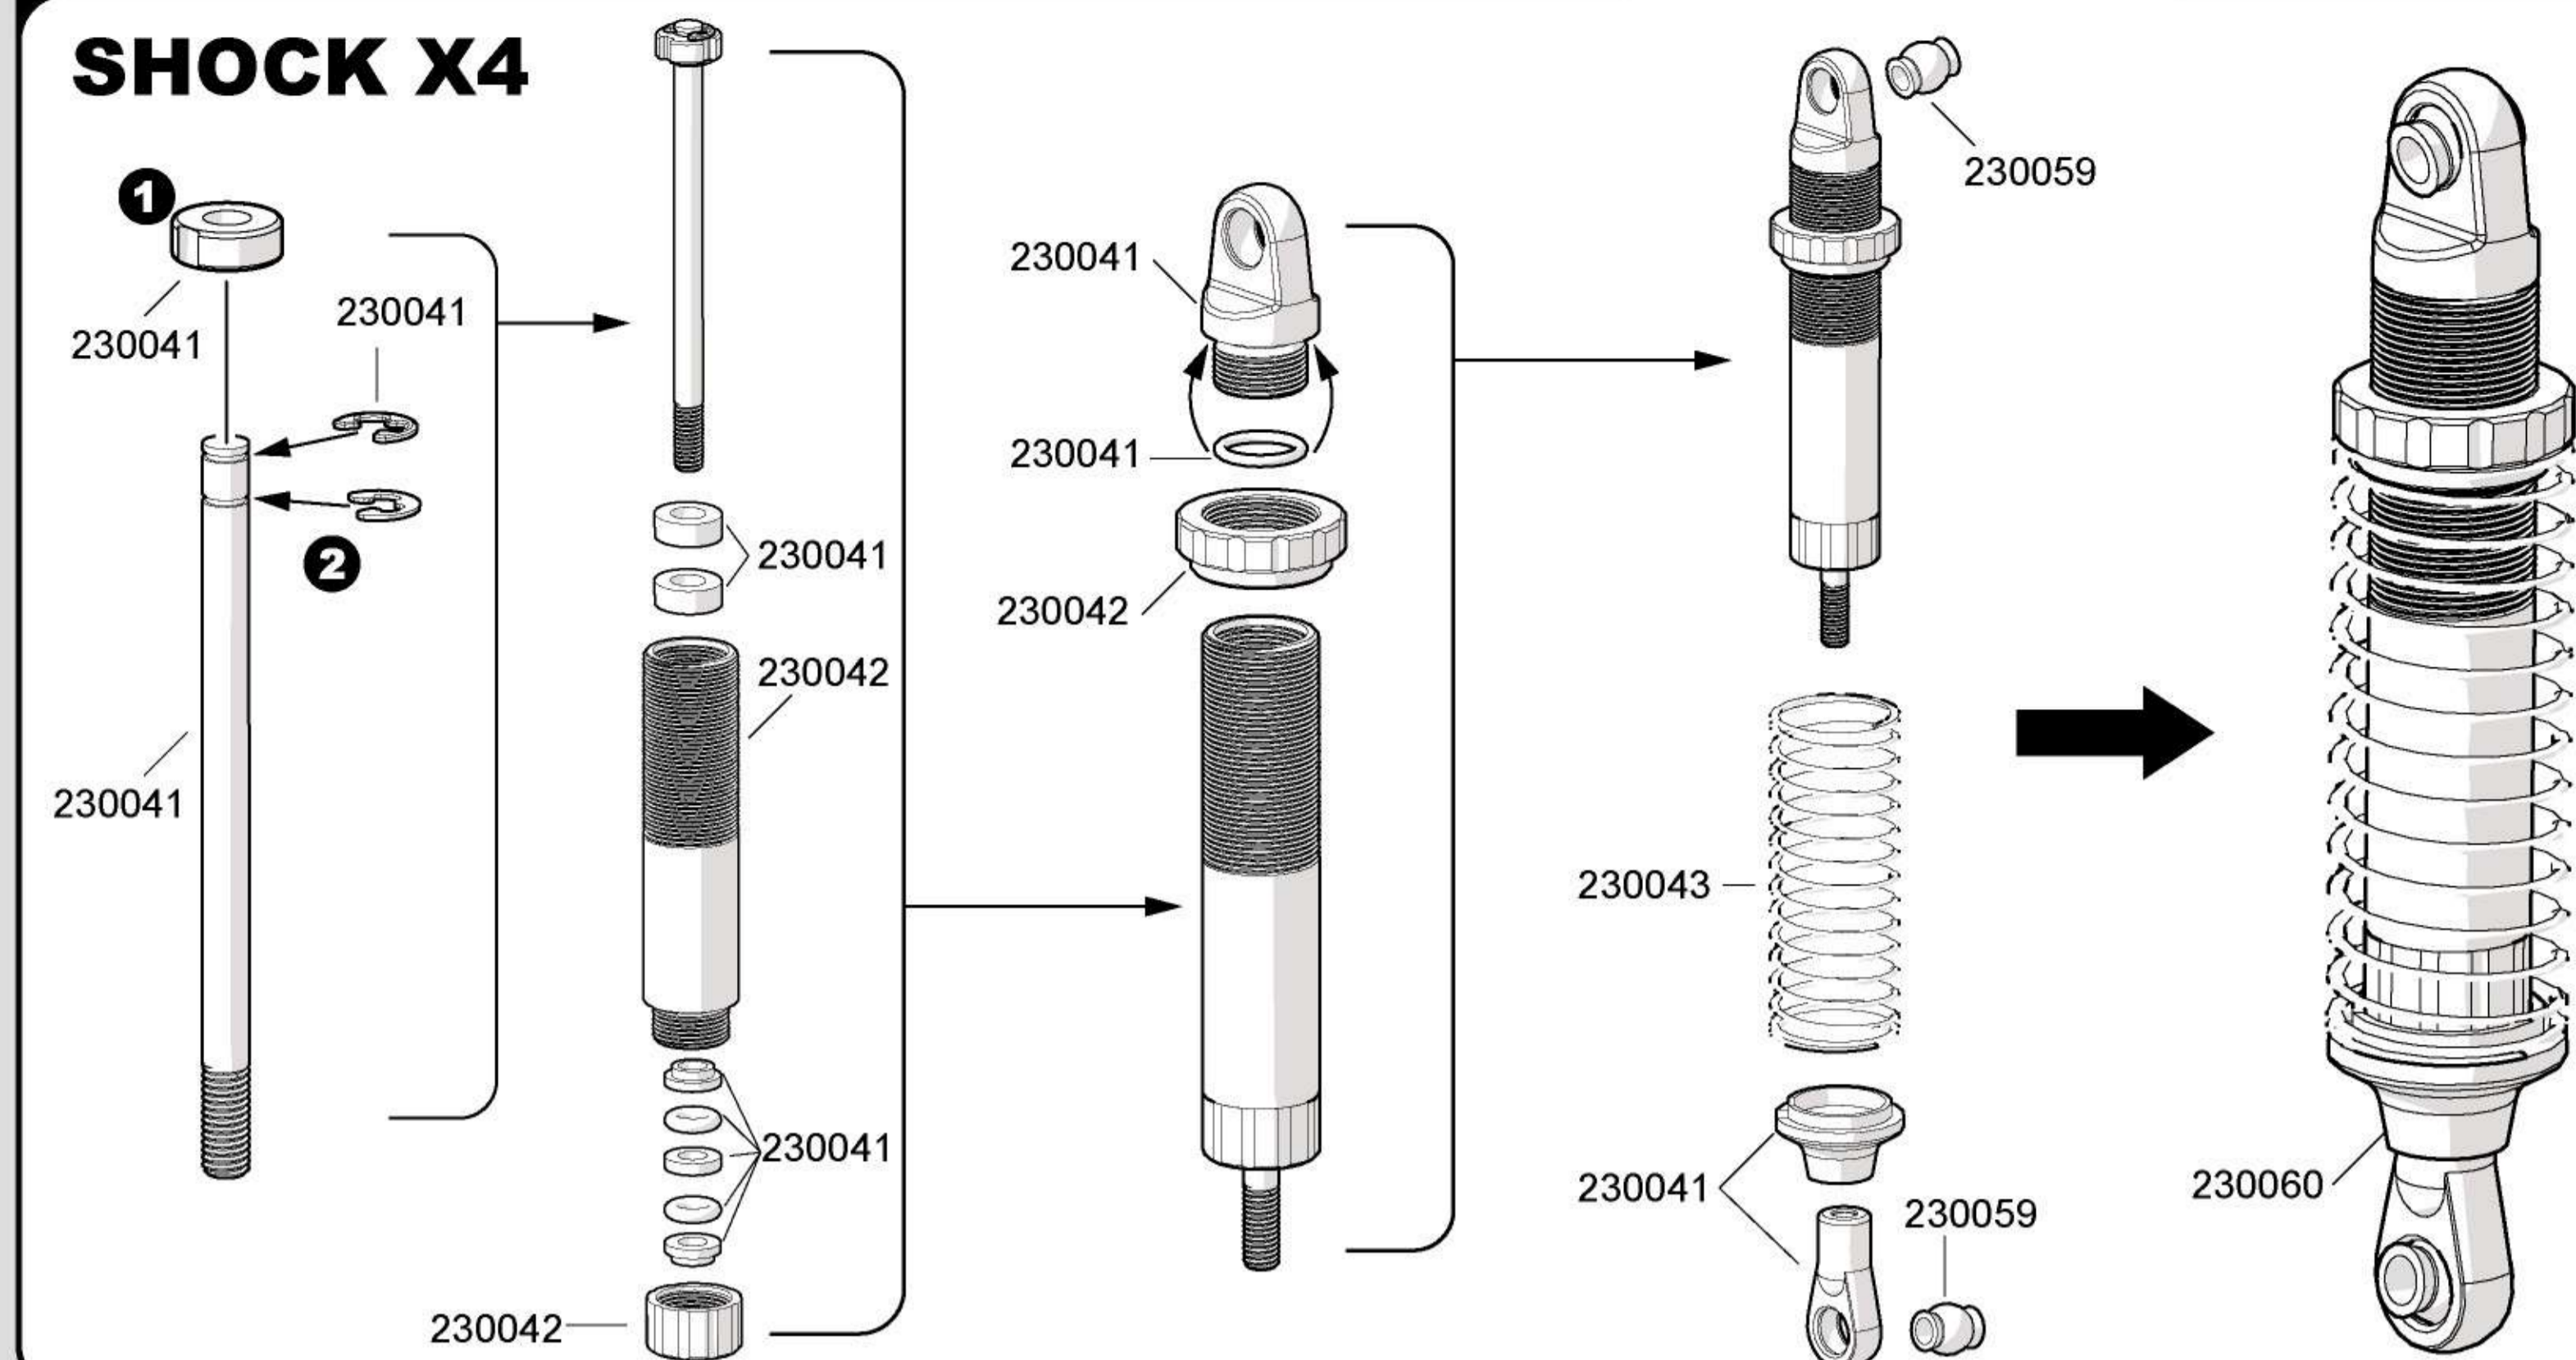

Shock Assembly

Package 6

SHOCK X4

- 230059 5.8mm Steel Ball
- 230041 2.3x0.4mm E-Clip
- 230041 6x1mm O-Ring
- 230041 3x1.5mm O-Ring