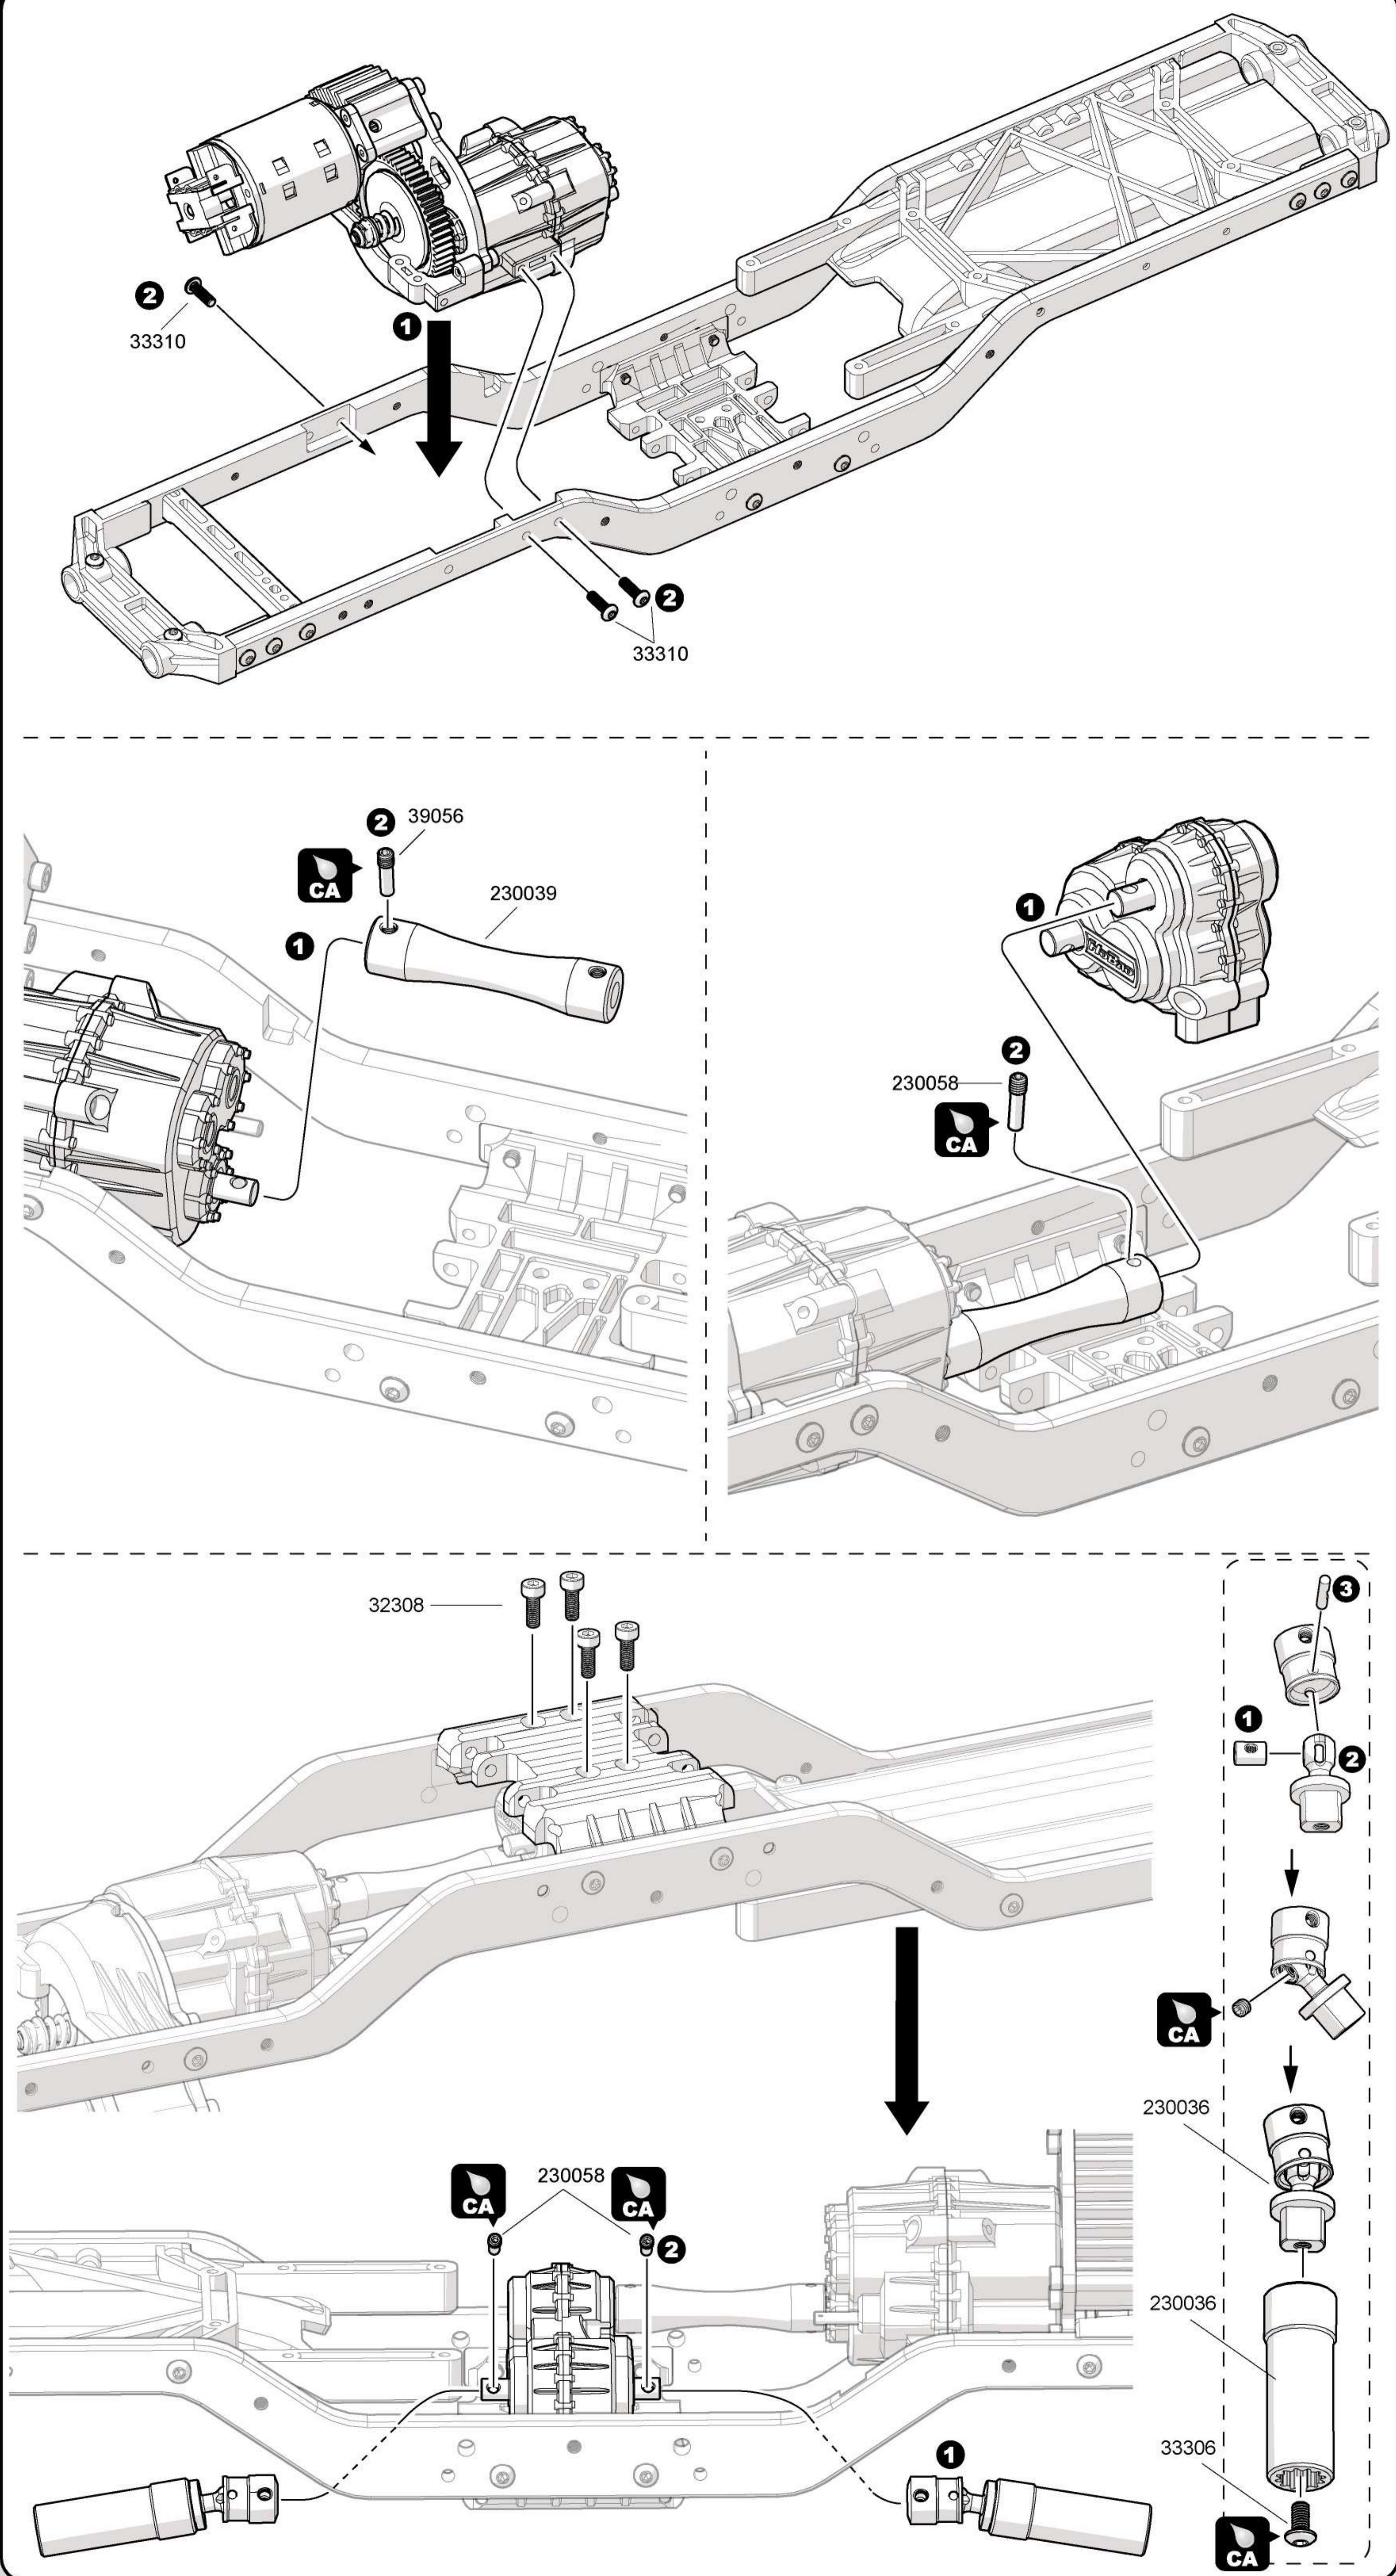

Package 3-2

33306
3x6mm x2
B/H Screw

33310
3x10mm x3
B/H Screw

32308
3x8mm x4
Cap Head Screw

230058
3x3x10.8mm x4
Pin

38303
3x2.5mm x2
Set Screw

8**4 Link Bar****Package 3-3**38312
3x12mm x14
Set Screw230059
5.8mm x14
Steel Ball39008
Nylon Nut M3 x333318
3x18mm x4
B/H Screw230061
3x50x6mm x2
B/H Screw**9****Servo / Receiver****Package 3-4**36210
2.6x10mm x3
Cap Head Screw32205
2x5mm x1
Cap Head Screw