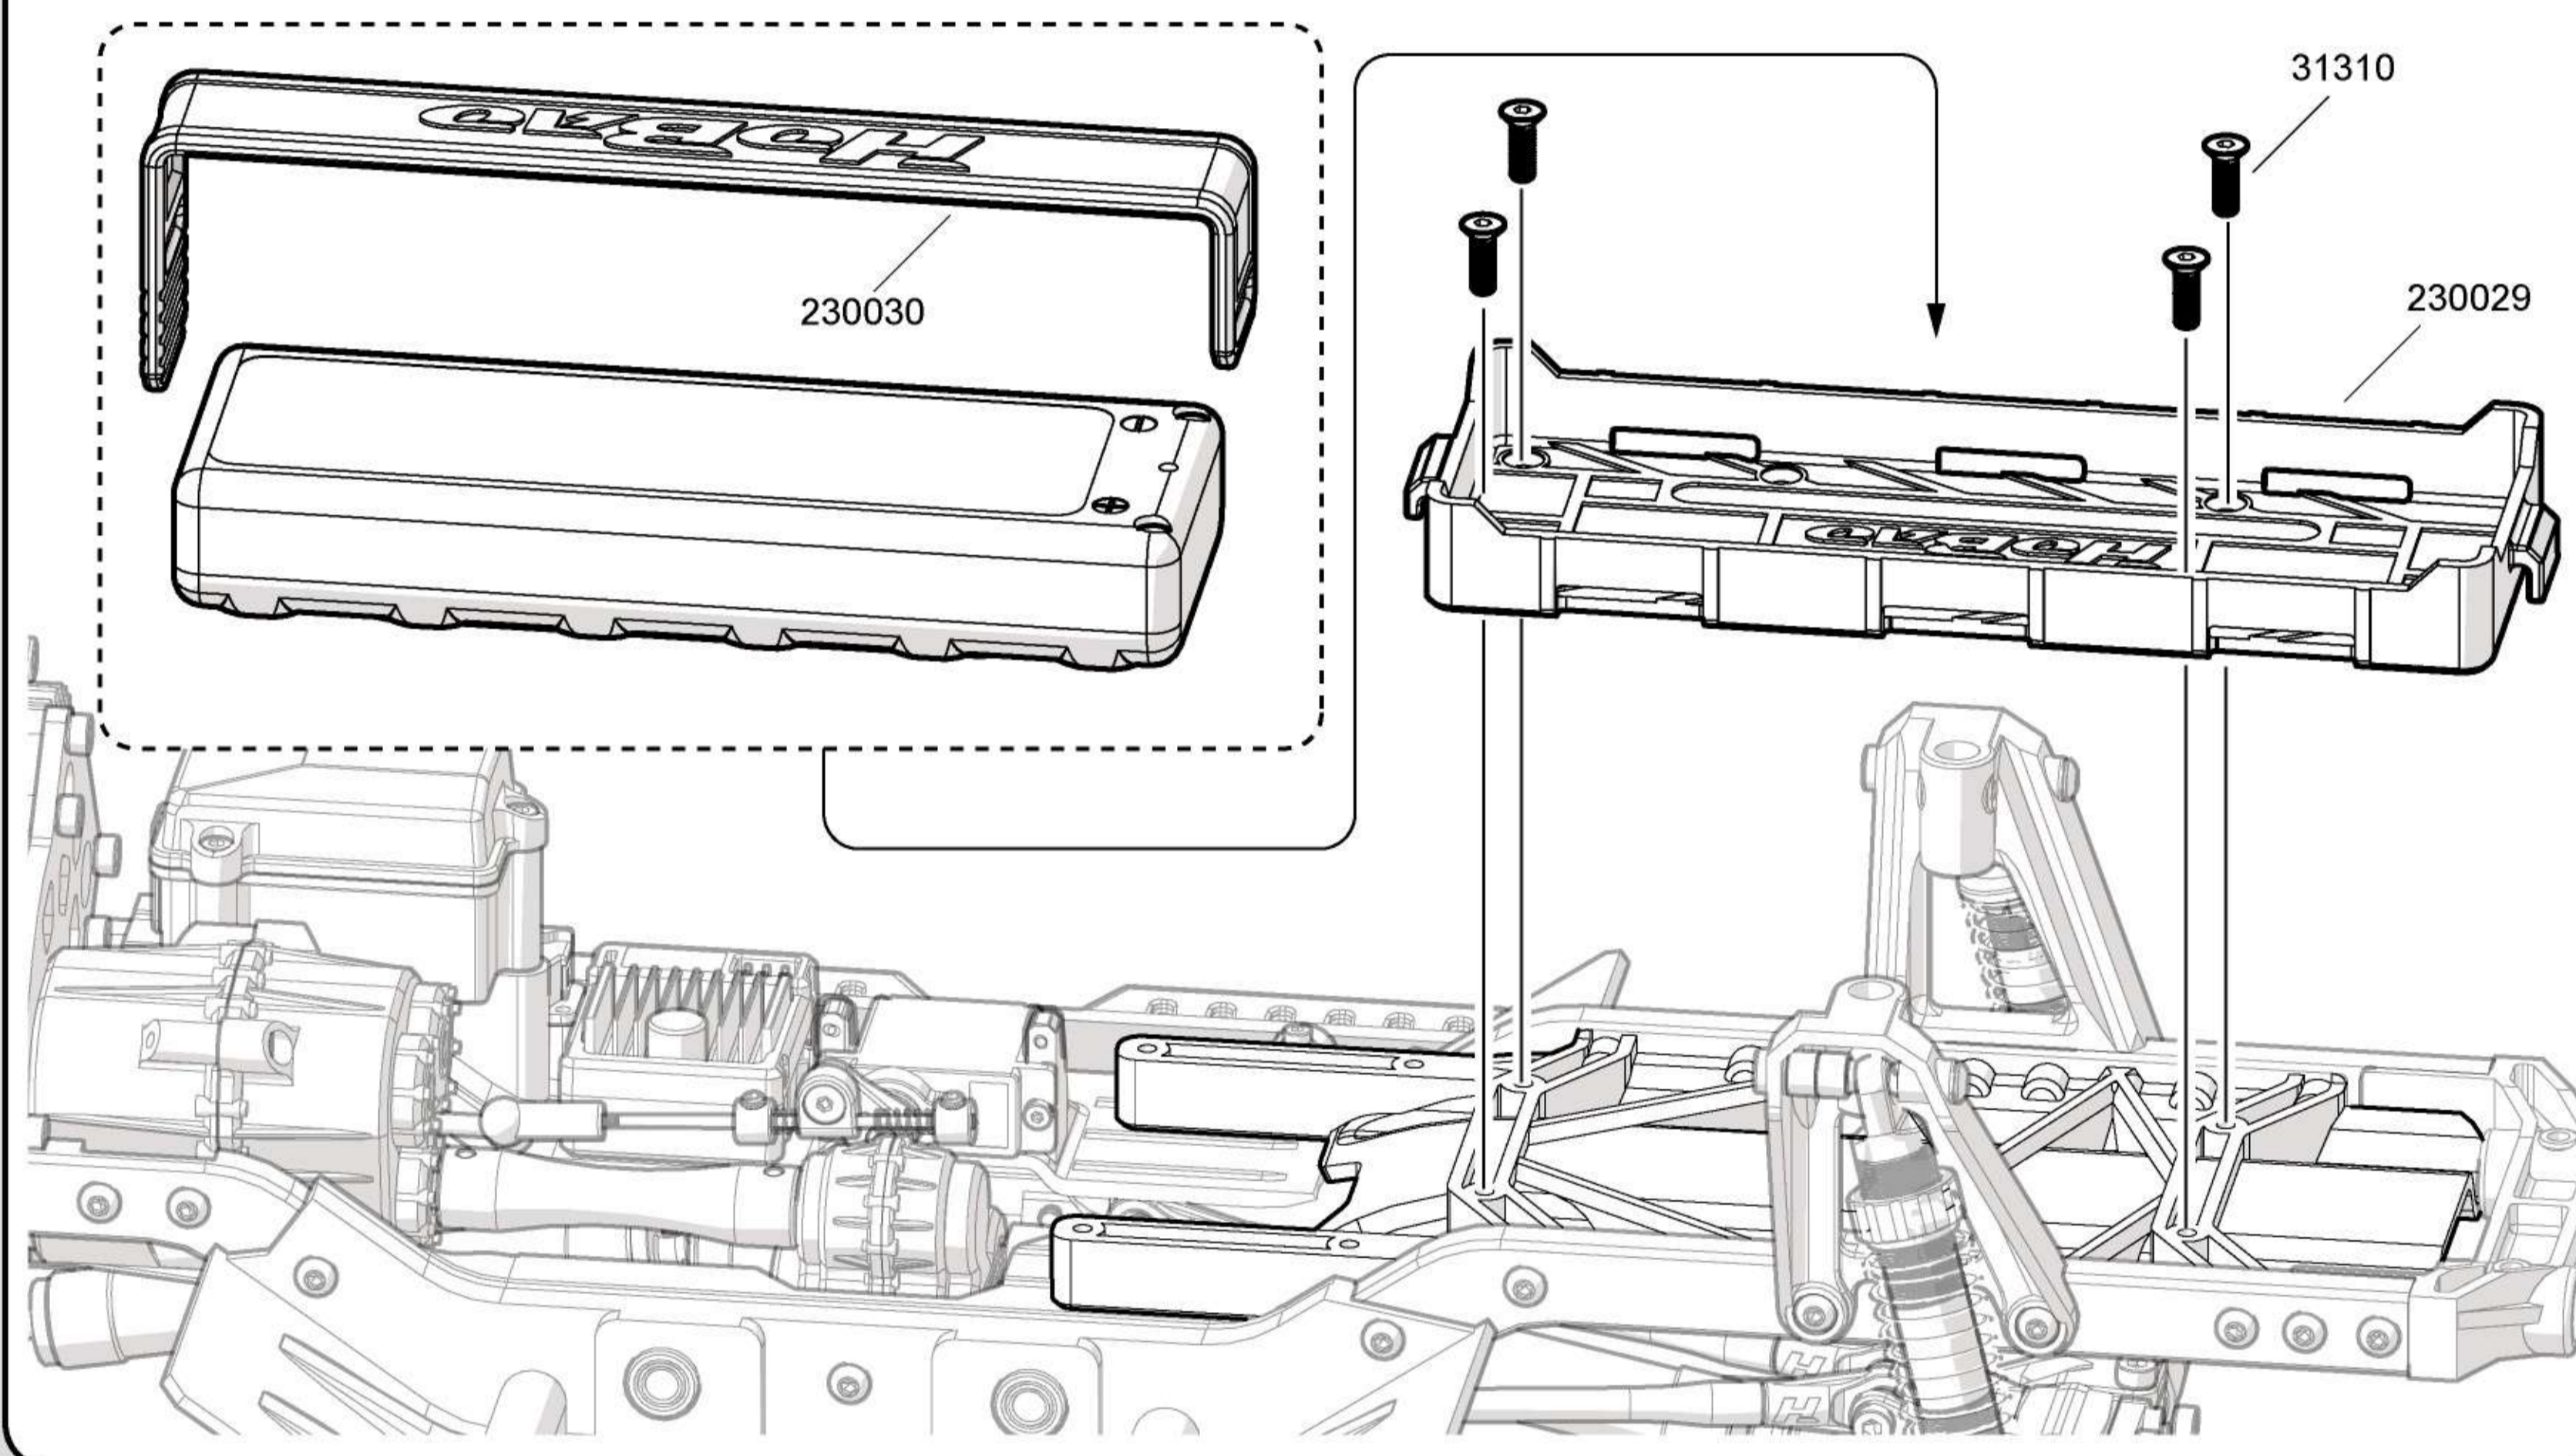

29

Battery Tray

Package 3-8

31310
3x10mm x4
F/H Screw