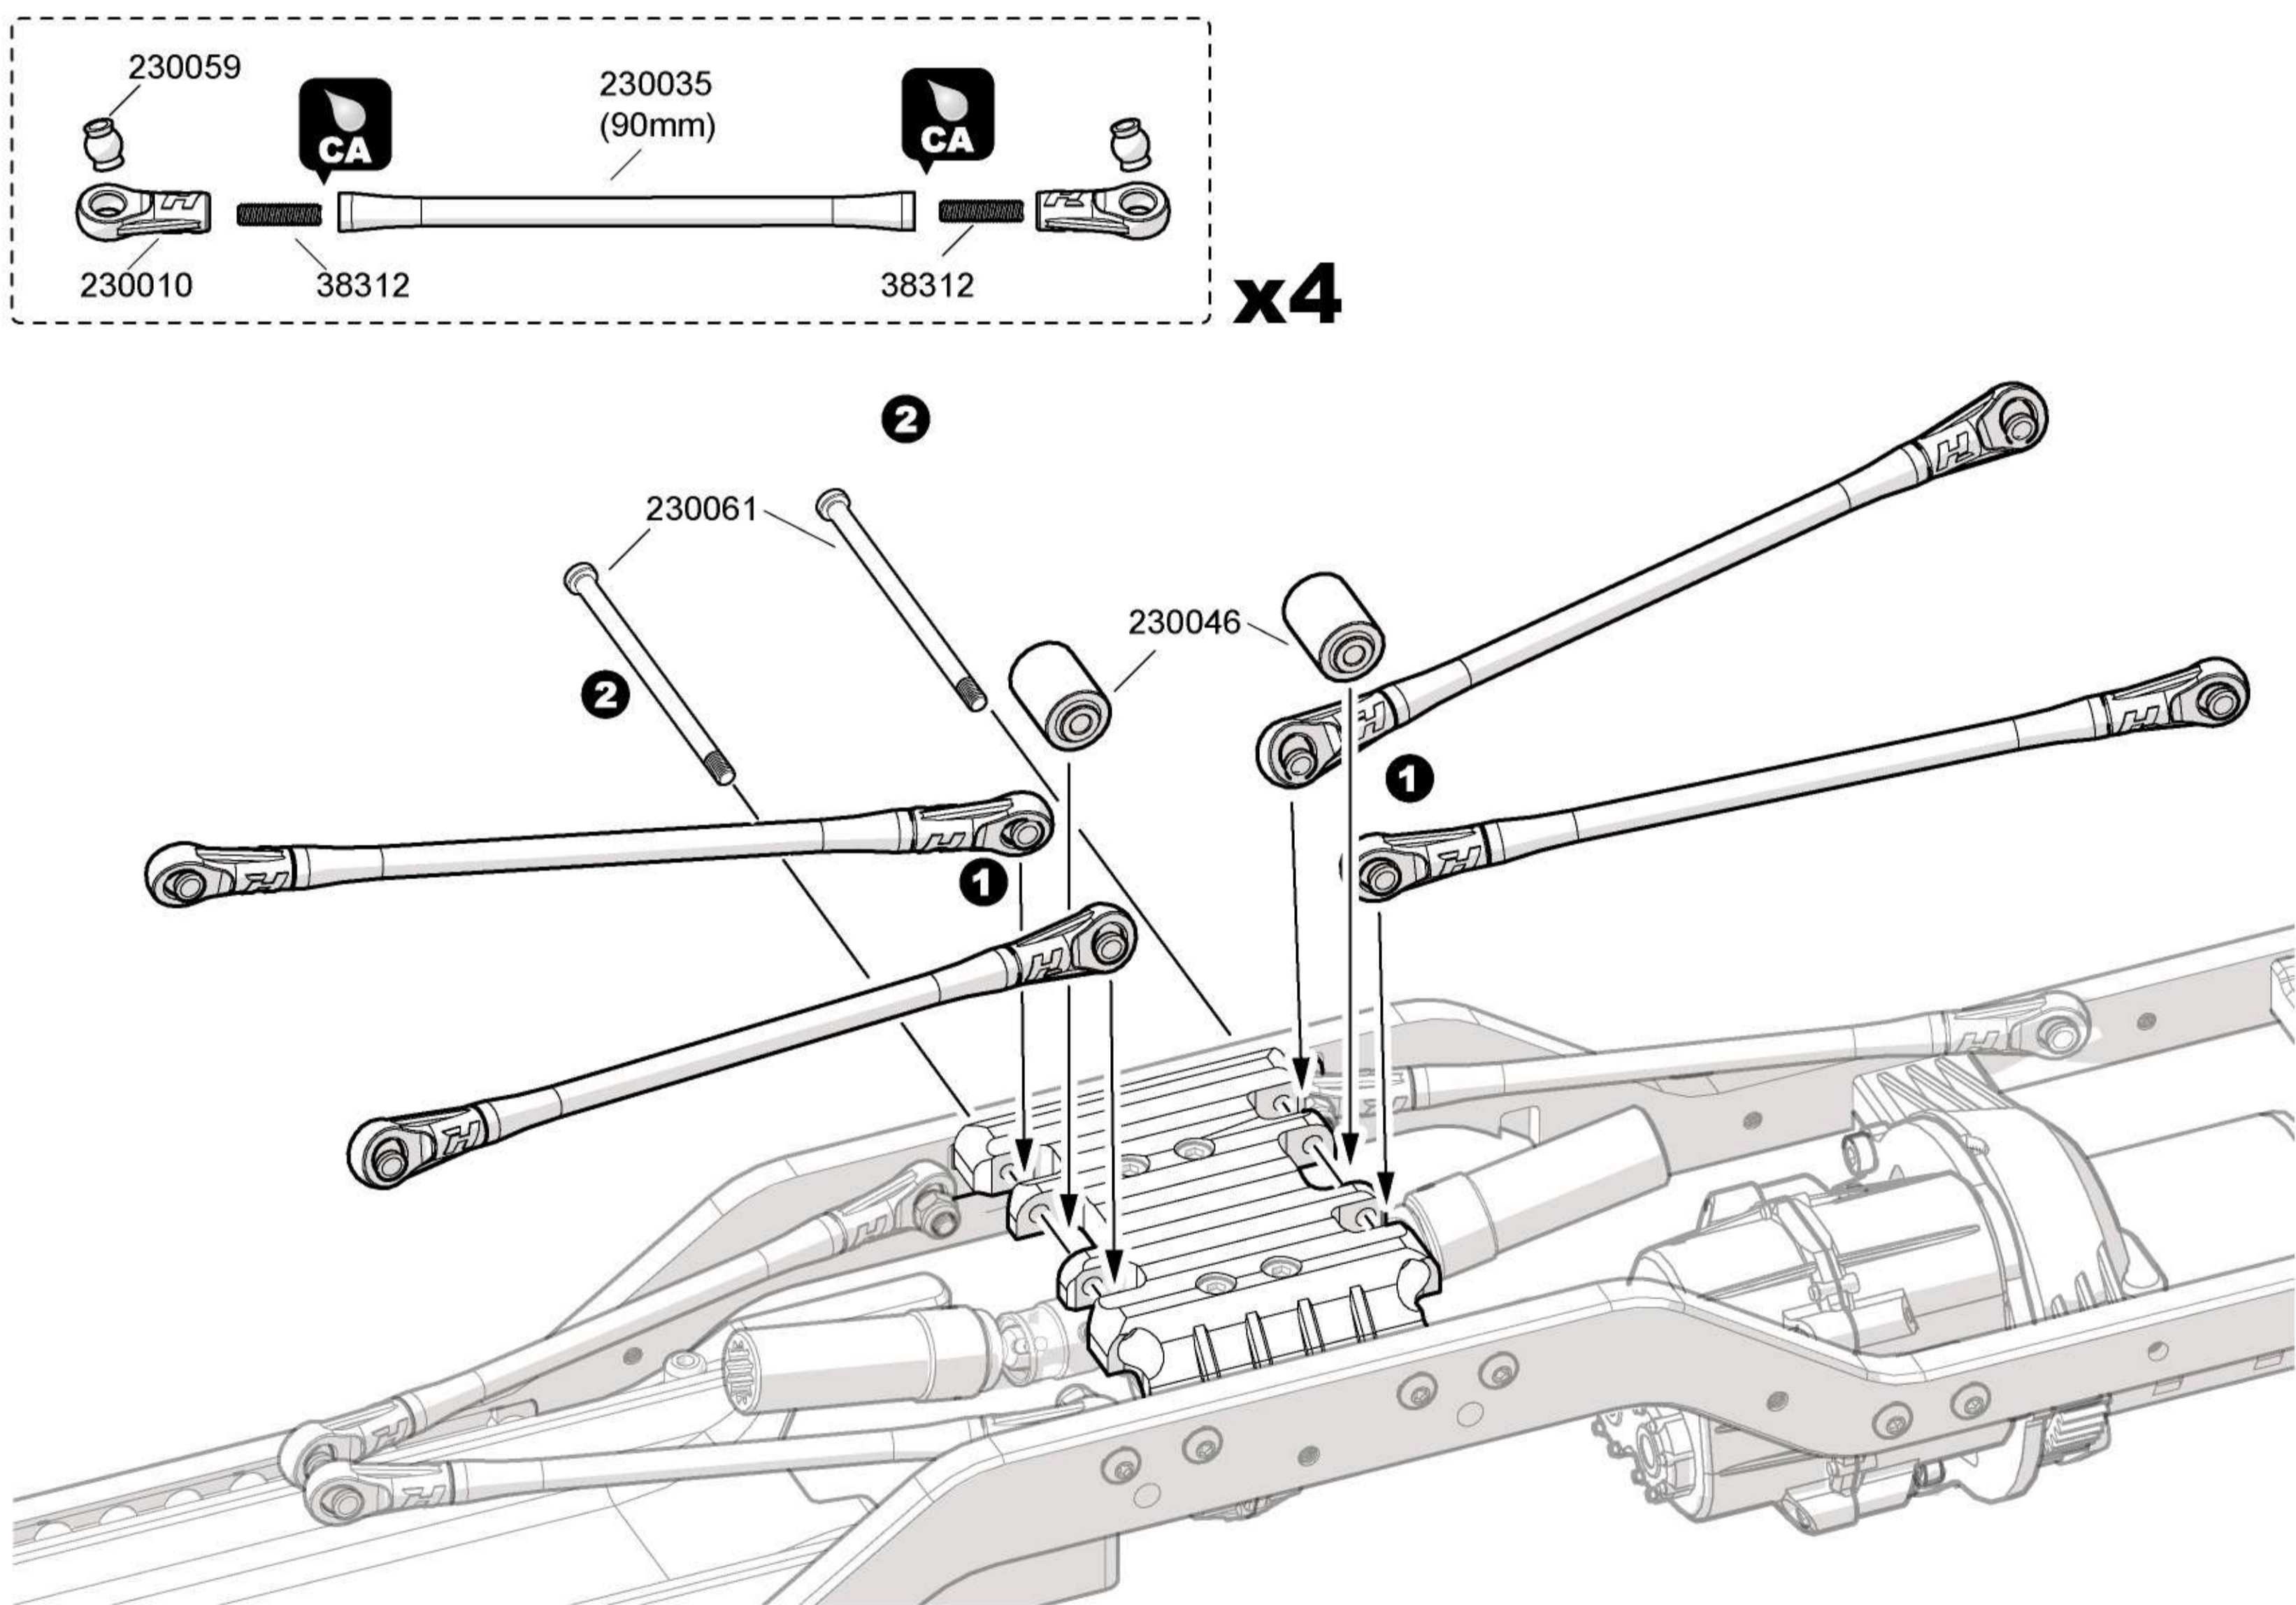

Required

Radio control equipment set

Tools recommended

Included items

1**High – Low Speed Transmission****Package 1**

-  224064
5x8x2.5mm x2
Ball Bearing
-  84077
5x10x4mm x1
Ball Bearing
-  224065
5x11x4mm x6
Ball Bearing
-  40036
5x13x4mm x2
Ball Bearing
-  230063
5.1x7.5x0.7mm x1
Washer
-  39018
2.3x0.4mm x2
E Clip
-  38303
3x3mm x1
Set Screw

Package 3-2

33306
3x6mm x2
B/H Screw

33310
3x10mm x3
B/H Screw

32308
3x8mm x4
Cap Head Screw

230058
3x3x10.8mm x4
Pin

38303
3x2.5mm x2
Set Screw

8**4 Link Bar****Package 3-3**38312
3x12mm x14
Set Screw230059
5.8mm x14
Steel Ball39008
Nylon Nut M3 x333318
3x18mm x4
B/H Screw230061
3x50x6mm x2
B/H Screw**9****Servo / Receiver****Package 3-4**36210
2.6x10mm x3
Cap Head Screw32205
2x5mm x1
Cap Head Screw