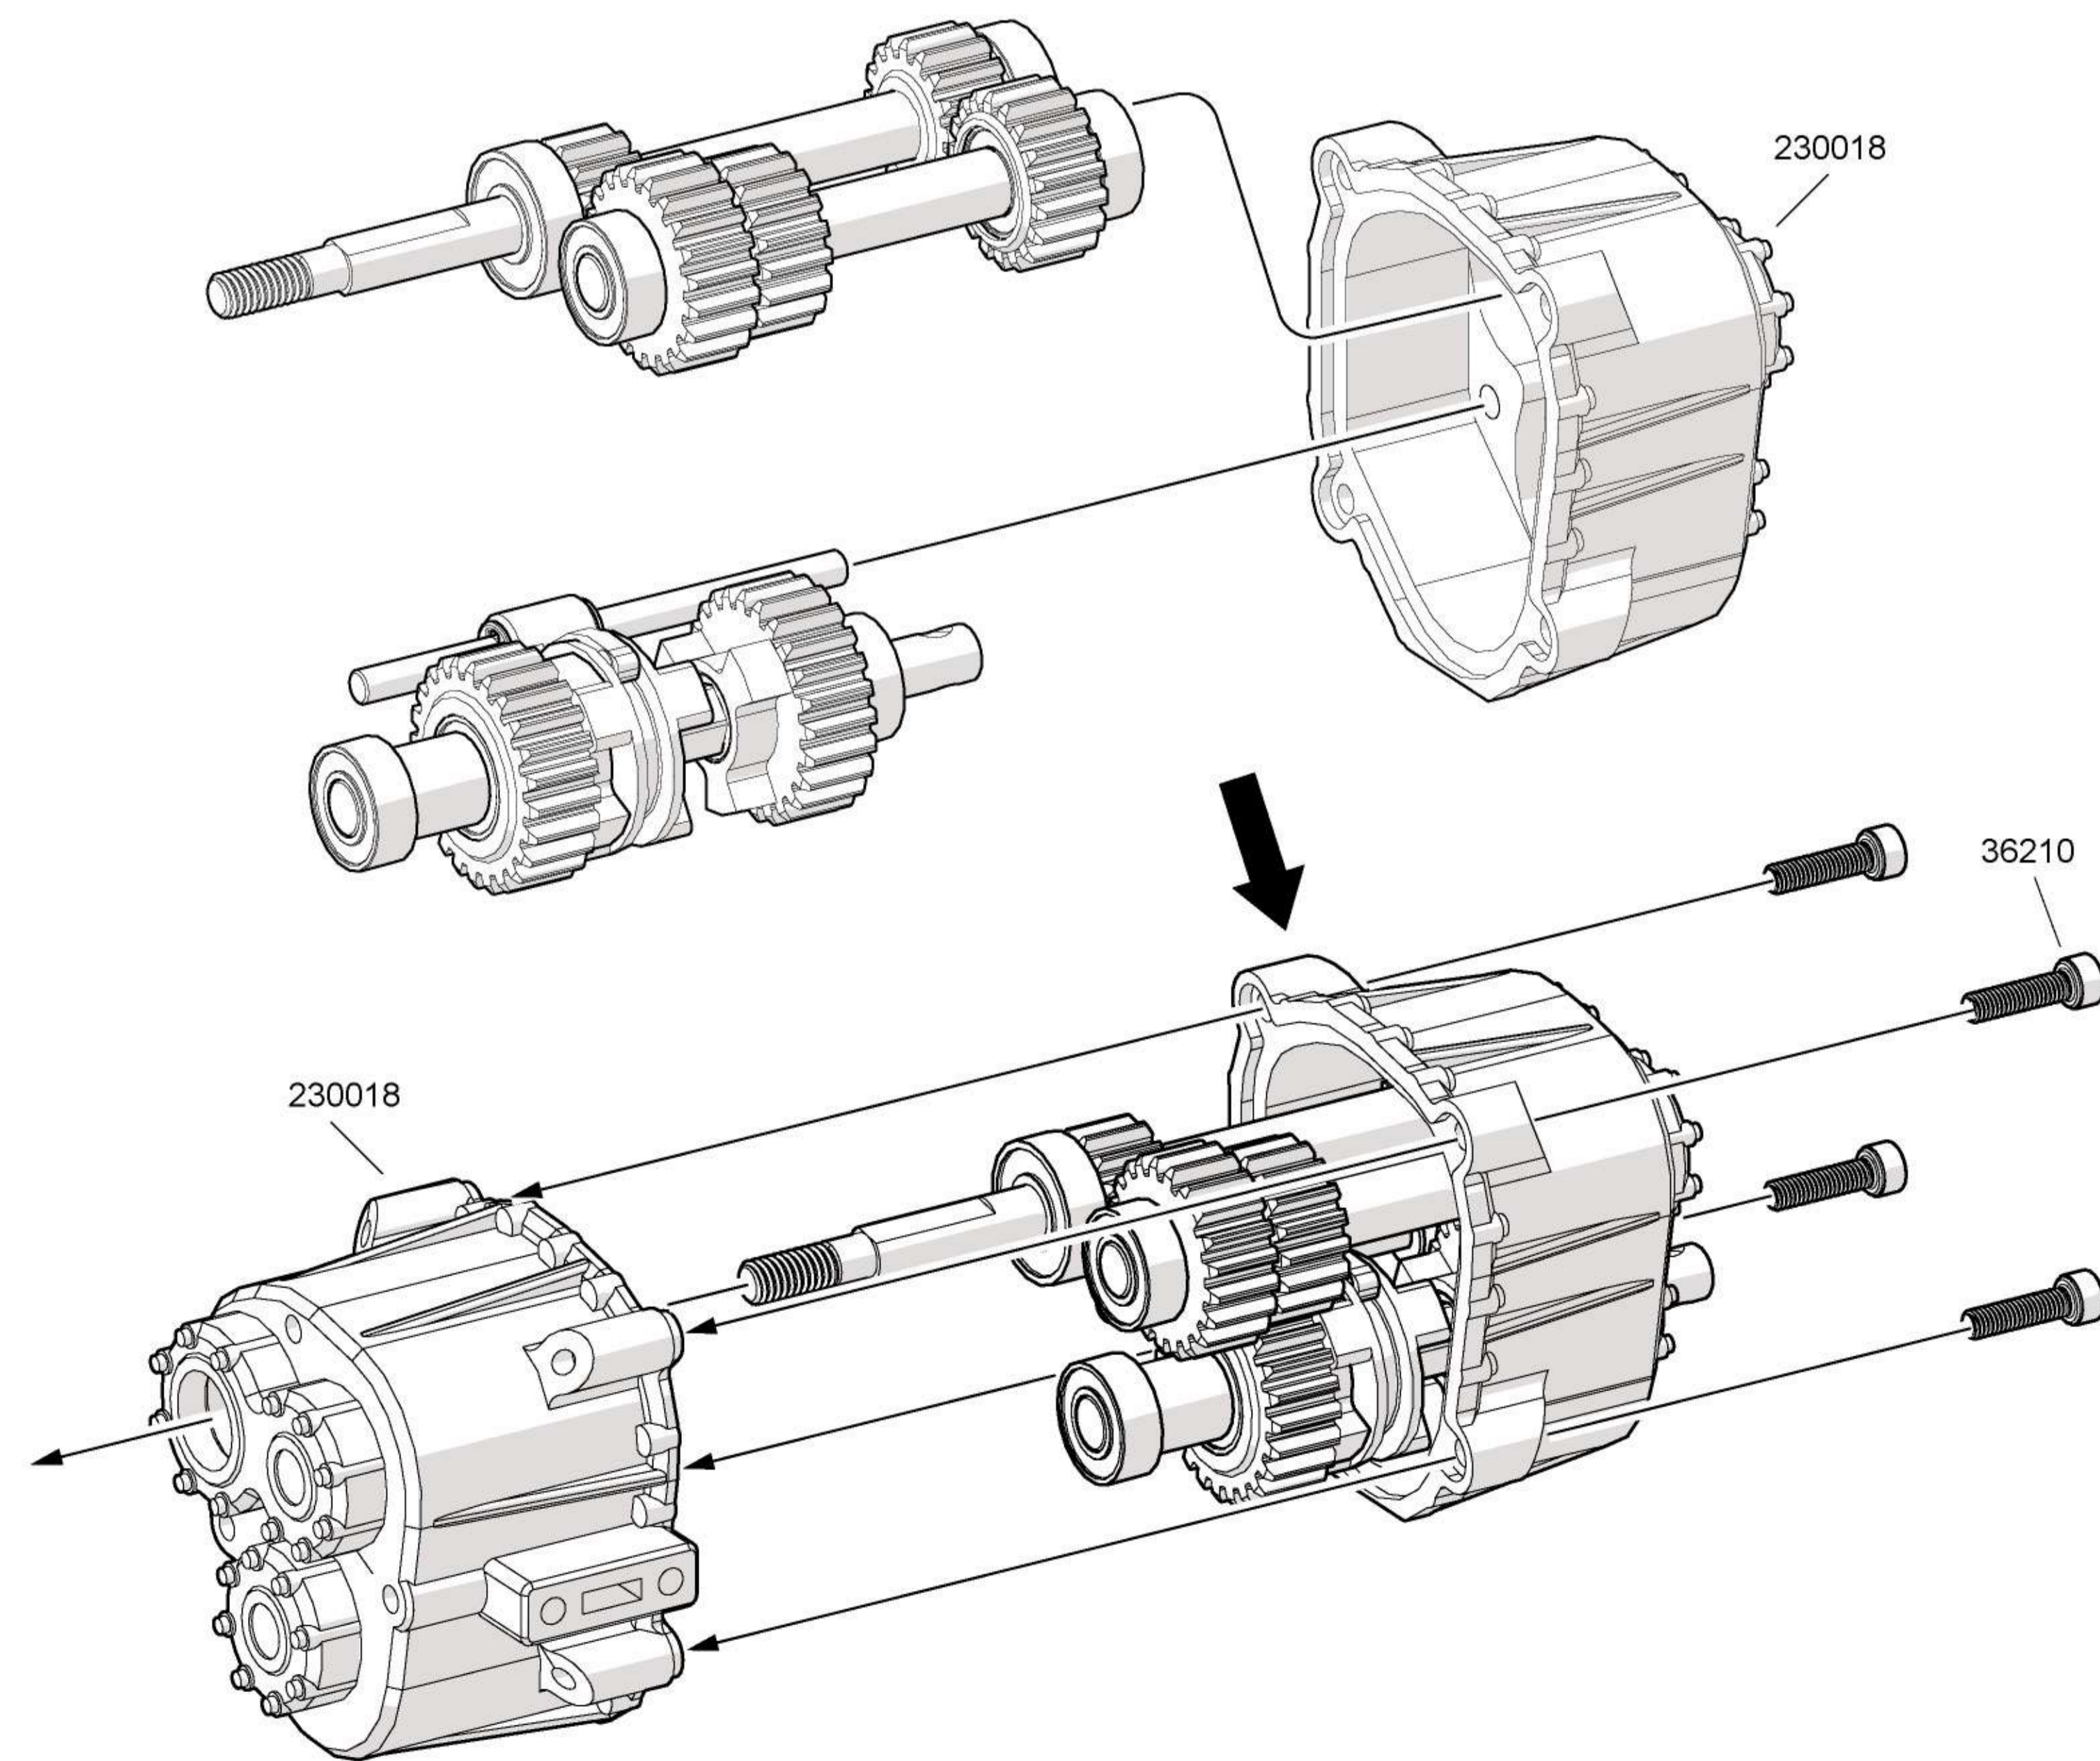

Required

Radio control equipment set

Tools recommended

Included items

1**High – Low Speed Transmission****Package 1**

-  224064
5x8x2.5mm x2
Ball Bearing
-  84077
5x10x4mm x1
Ball Bearing
-  224065
5x11x4mm x6
Ball Bearing
-  40036
5x13x4mm x2
Ball Bearing
-  230063
5.1x7.5x0.7mm x1
Washer
-  39018
2.3x0.4mm x2
E Clip
-  38303
3x3mm x1
Set Screw

**2****Transmission Housing****Package 1**

-  36210
2.6x10mm x4
Cap Head Screw

**3****Spur Gear / Slipper Clutch****Package 1**

-  32310
3x10mm X5
Cap Head Screw
-  84135
Nylon Flange Nut M4 X1

**4****Motor Installation****Package 1**

-  32310
3x10mm X4
Cap Head Screw
-  32308
3x8mm x2
Cap Head Screw
-  31308
3x8mm x4
F/H Screw
-  230062
3.1x6x0.5mm x2
Washer
-  38404
4x4mm x1
Set Screw

5

Transmission Gears

Package 2

224065
5x11x4mm x6
Ball Bearing