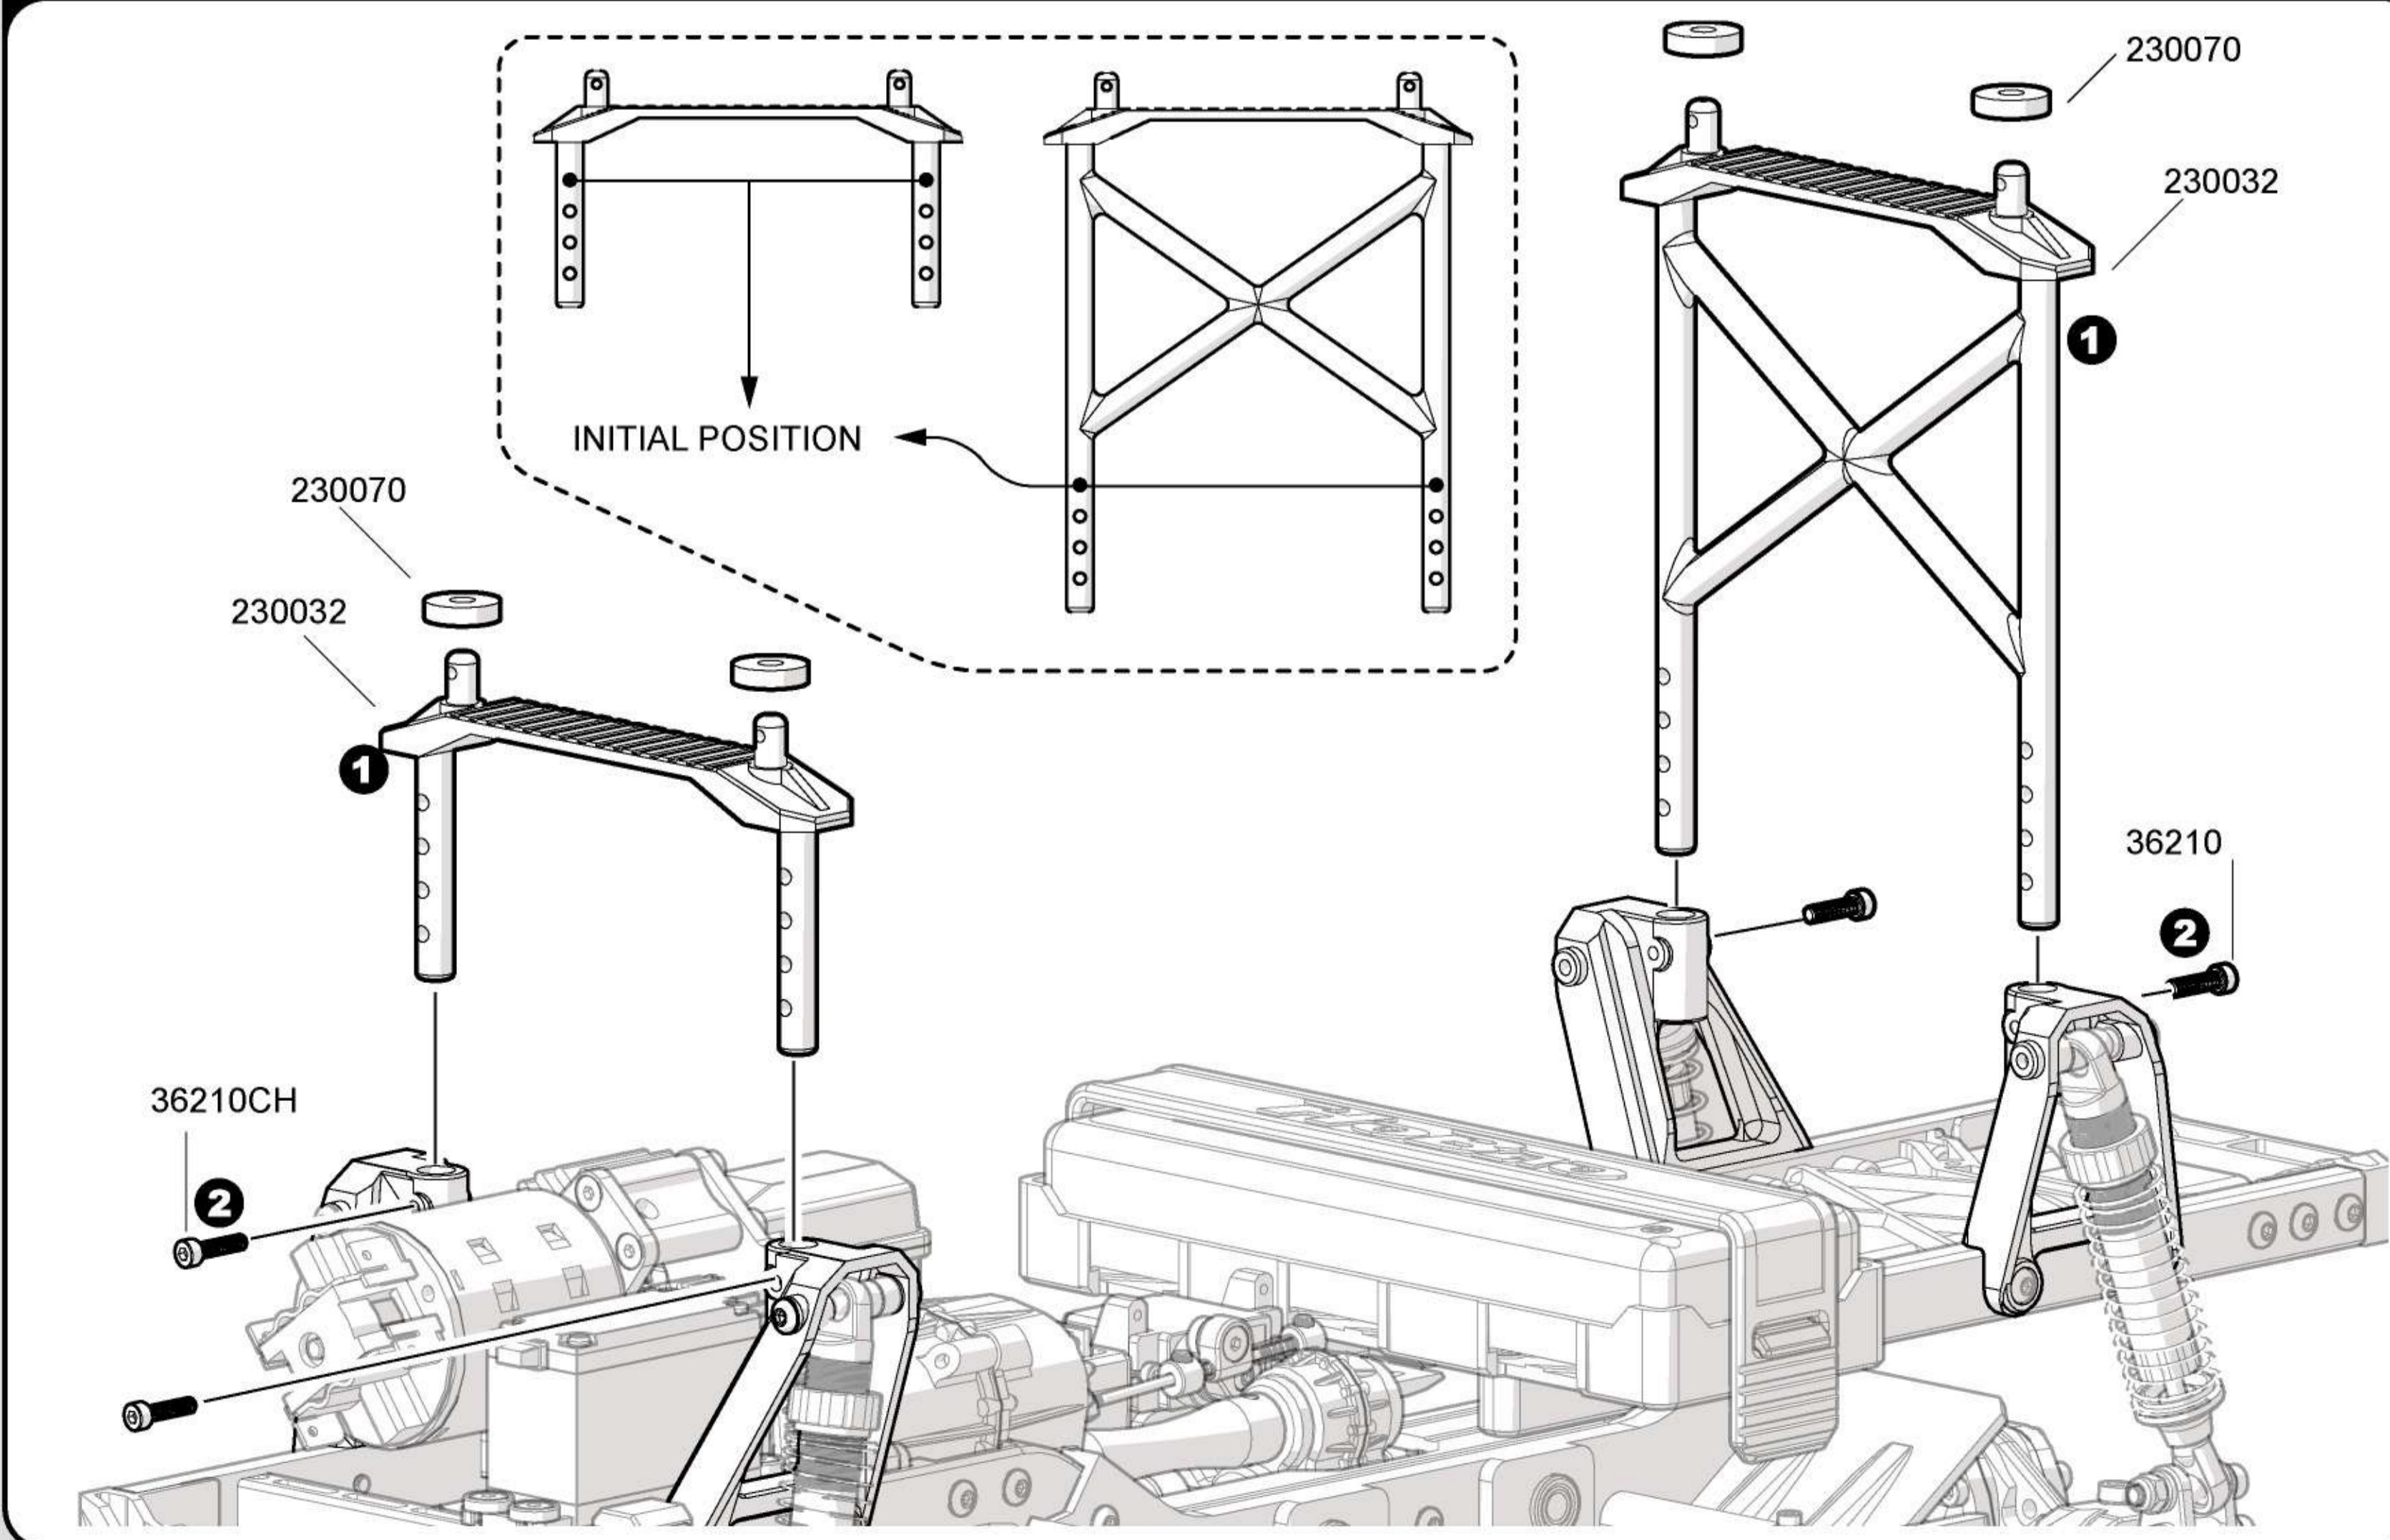

29

Battery Tray

Package 3-8

31310
3x10mm x4
F/H Screw

30

Body Post

Package 3-8

36210
2.6x10mm x4
Cap Head Screw