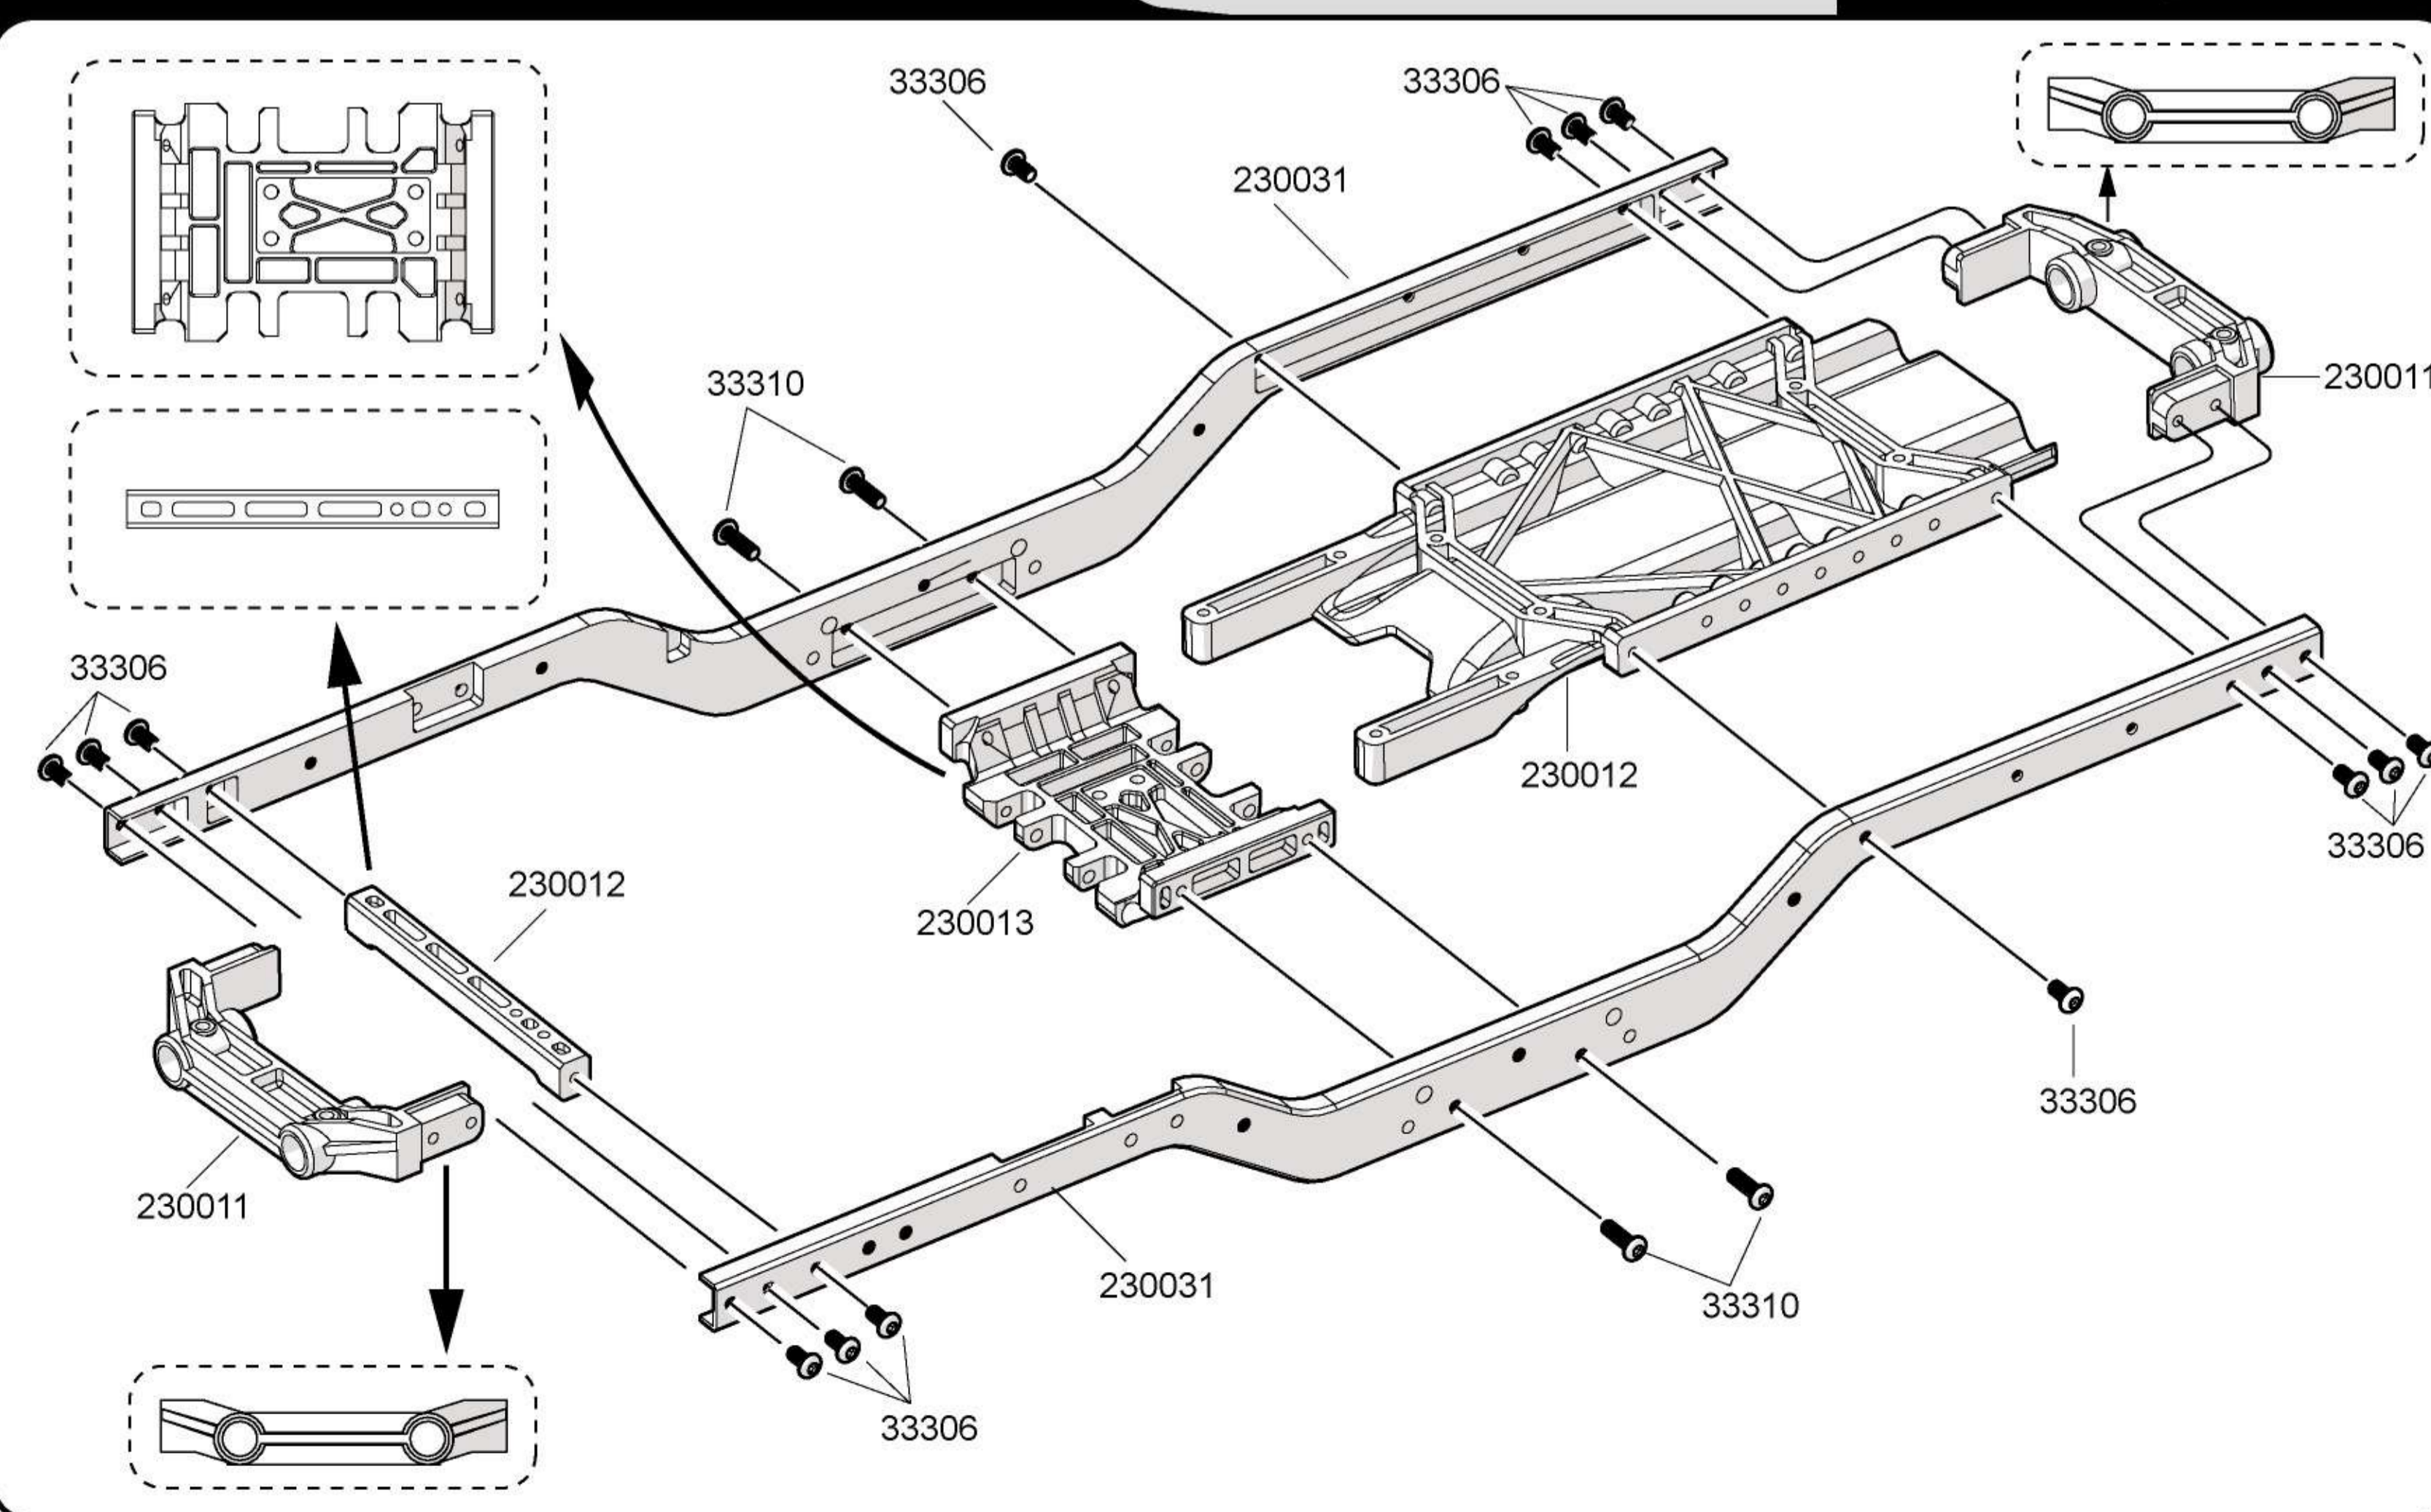

Required

Radio control equipment set

Tools recommended

Included items

1**High – Low Speed Transmission****Package 1**

-  224064
5x8x2.5mm x2
Ball Bearing
-  84077
5x10x4mm x1
Ball Bearing
-  224065
5x11x4mm x6
Ball Bearing
-  40036
5x13x4mm x2
Ball Bearing
-  230063
5.1x7.5x0.7mm x1
Washer
-  39018
2.3x0.4mm x2
E Clip
-  38303
3x3mm x1
Set Screw

-  32310
3x10mm X4
Cap Head Screw
-  32308
3x8mm x2
Cap Head Screw
-  31308
3x8mm x4
F/H Screw
-  230062
3.1x6x0.5mm x2
Washer
-  38404
4x4mm x1
Set Screw

5

Transmission Gears

Package 2

224065
5x11x4mm x6
Ball Bearing

36208
2.6x8mm x3
Cap Head Screw

6

Chassis Rails / Skip Plate

Package 3-1

33306
3x6mm x14
B/H Screw

33310
3x10mm x4
B/H Screw

7

Center Transmission

Package 3-2

33306
3x6mm x2
B/H Screw

33310
3x10mm x3
B/H Screw

32308
3x8mm x4
Cap Head Screw

230058
3x3x10.8mm x4
Pin

38303
3x2.5mm x2
Set Screw

8**4 Link Bar****Package 3-3**38312
3x12mm x14
Set Screw230059
5.8mm x14
Steel Ball39008
Nylon Nut M3 x333318
3x18mm x4
B/H Screw230061
3x50x6mm x2
B/H Screw**9****Servo / Receiver****Package 3-4**36210
2.6x10mm x3
Cap Head Screw32205
2x5mm x1
Cap Head Screw