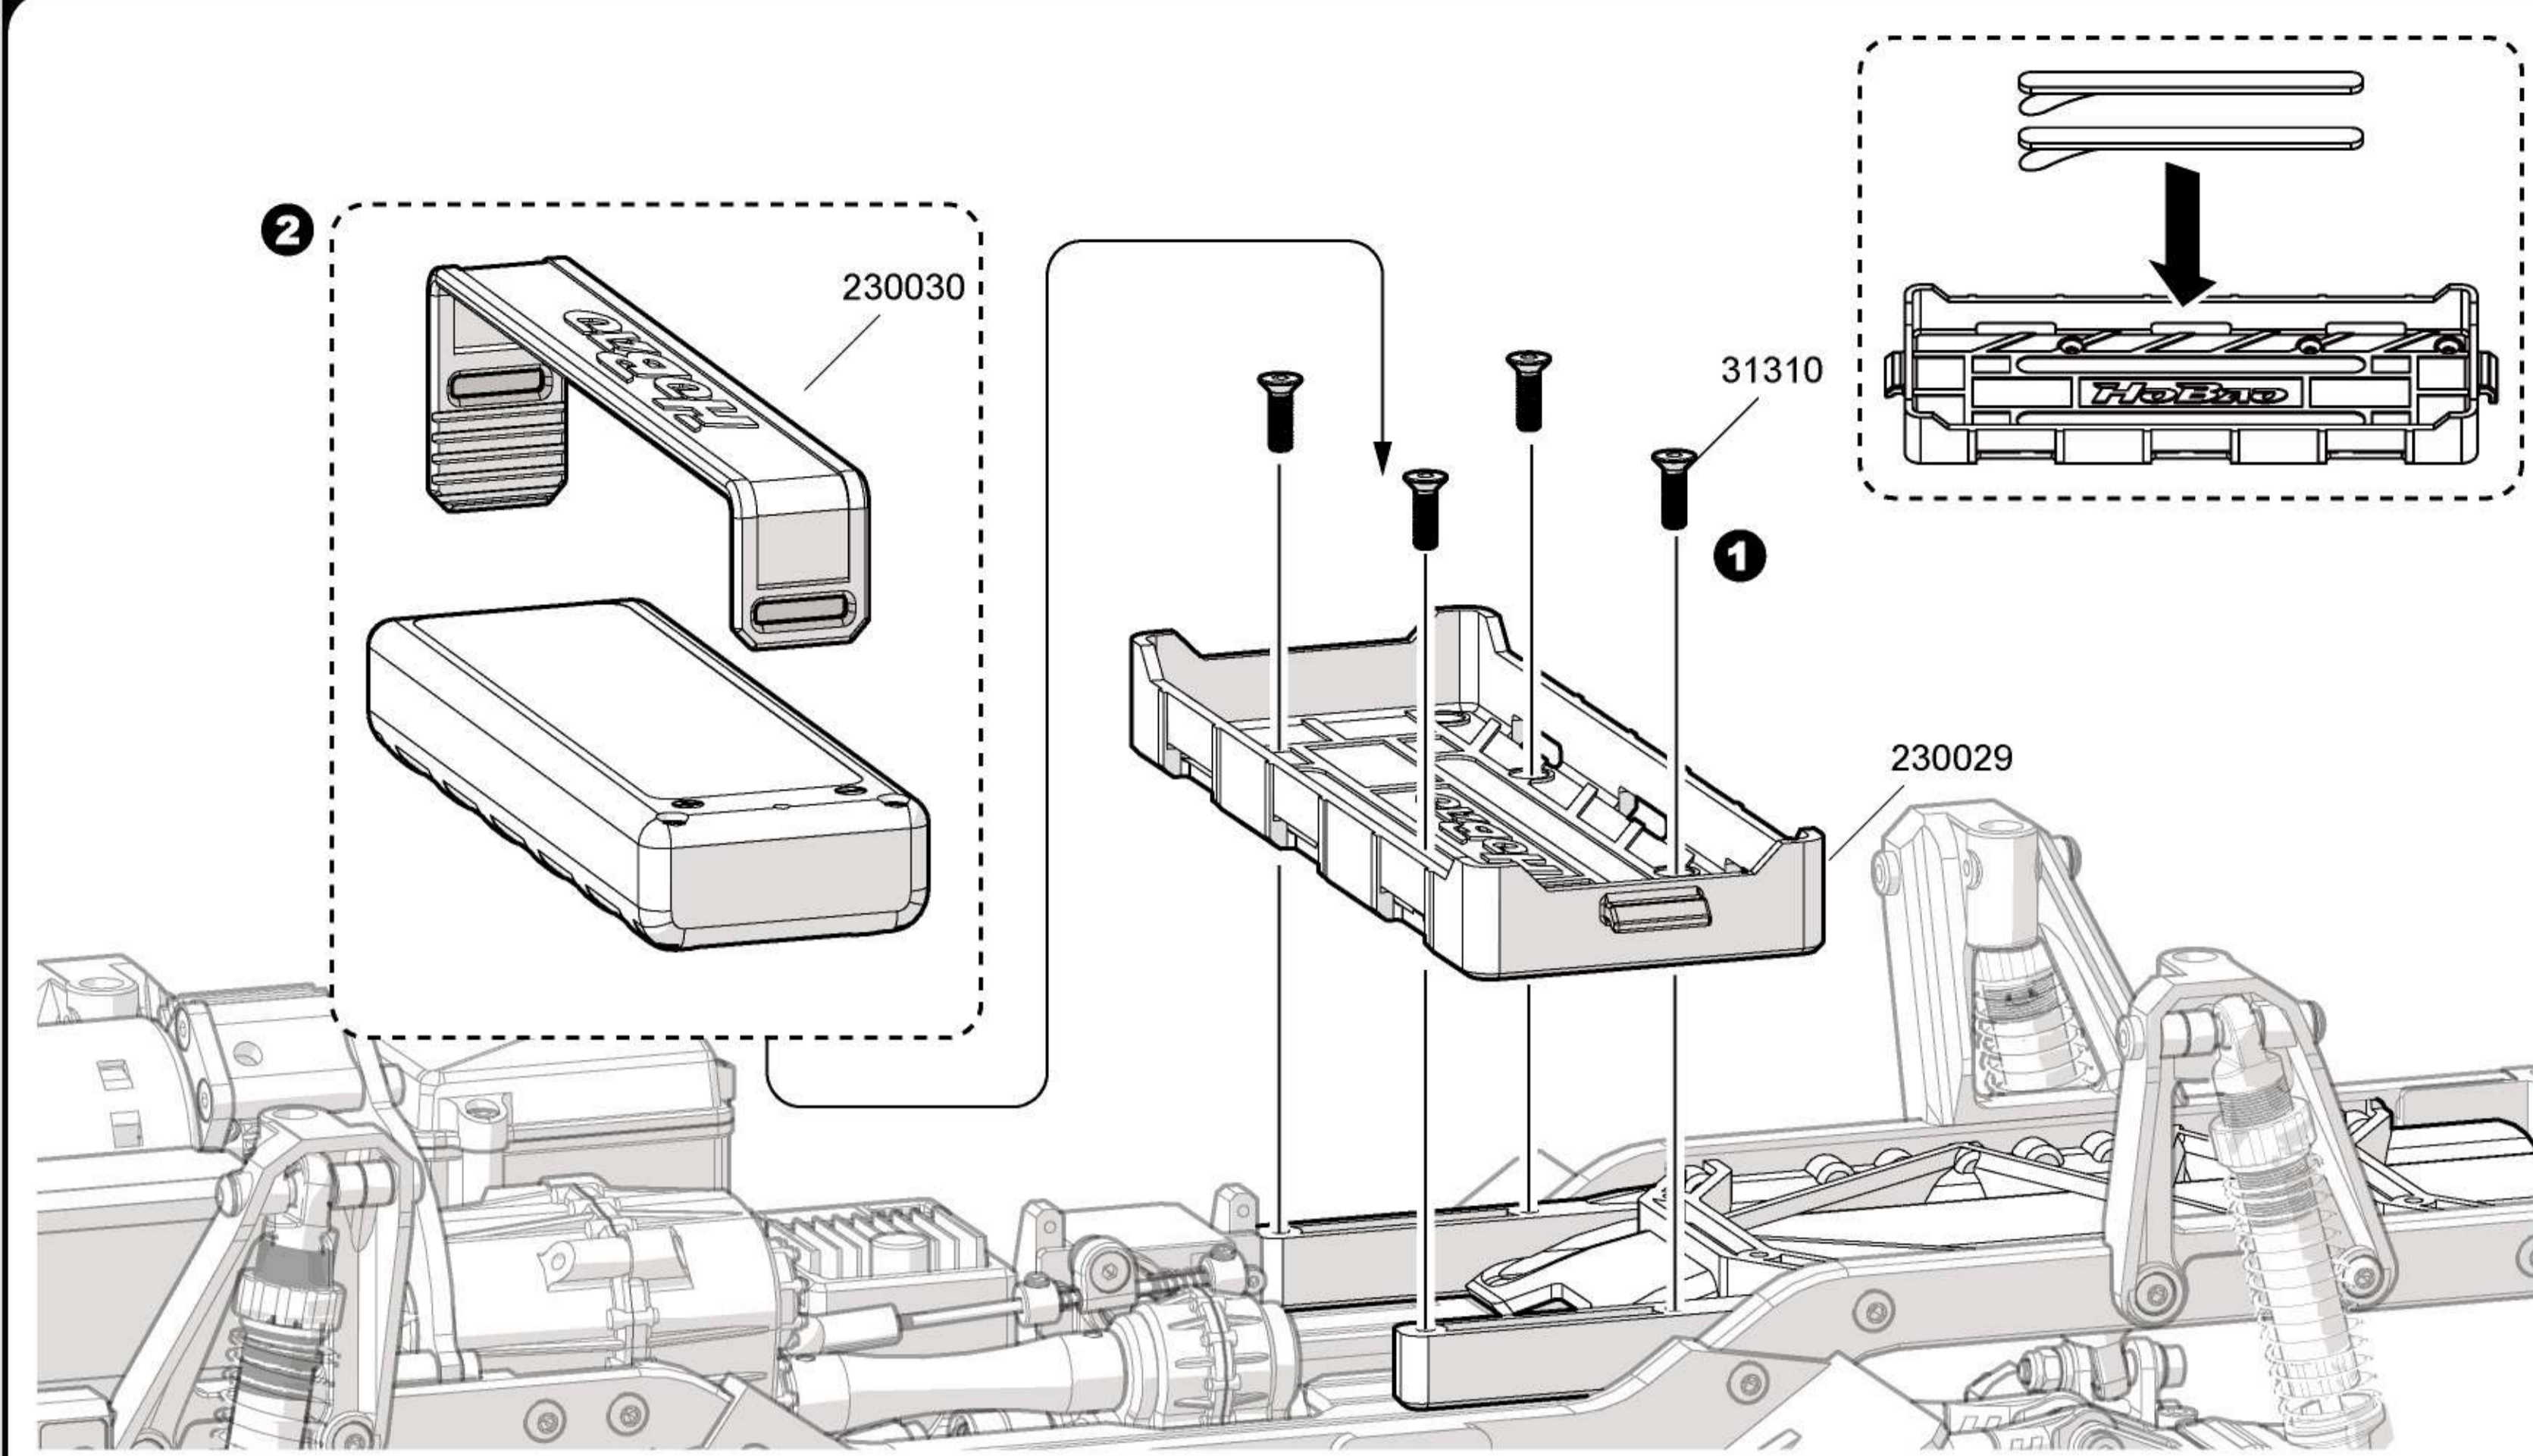

29

Battery Tray

Package 3-8

31310
3x10mm x4
F/H Screw