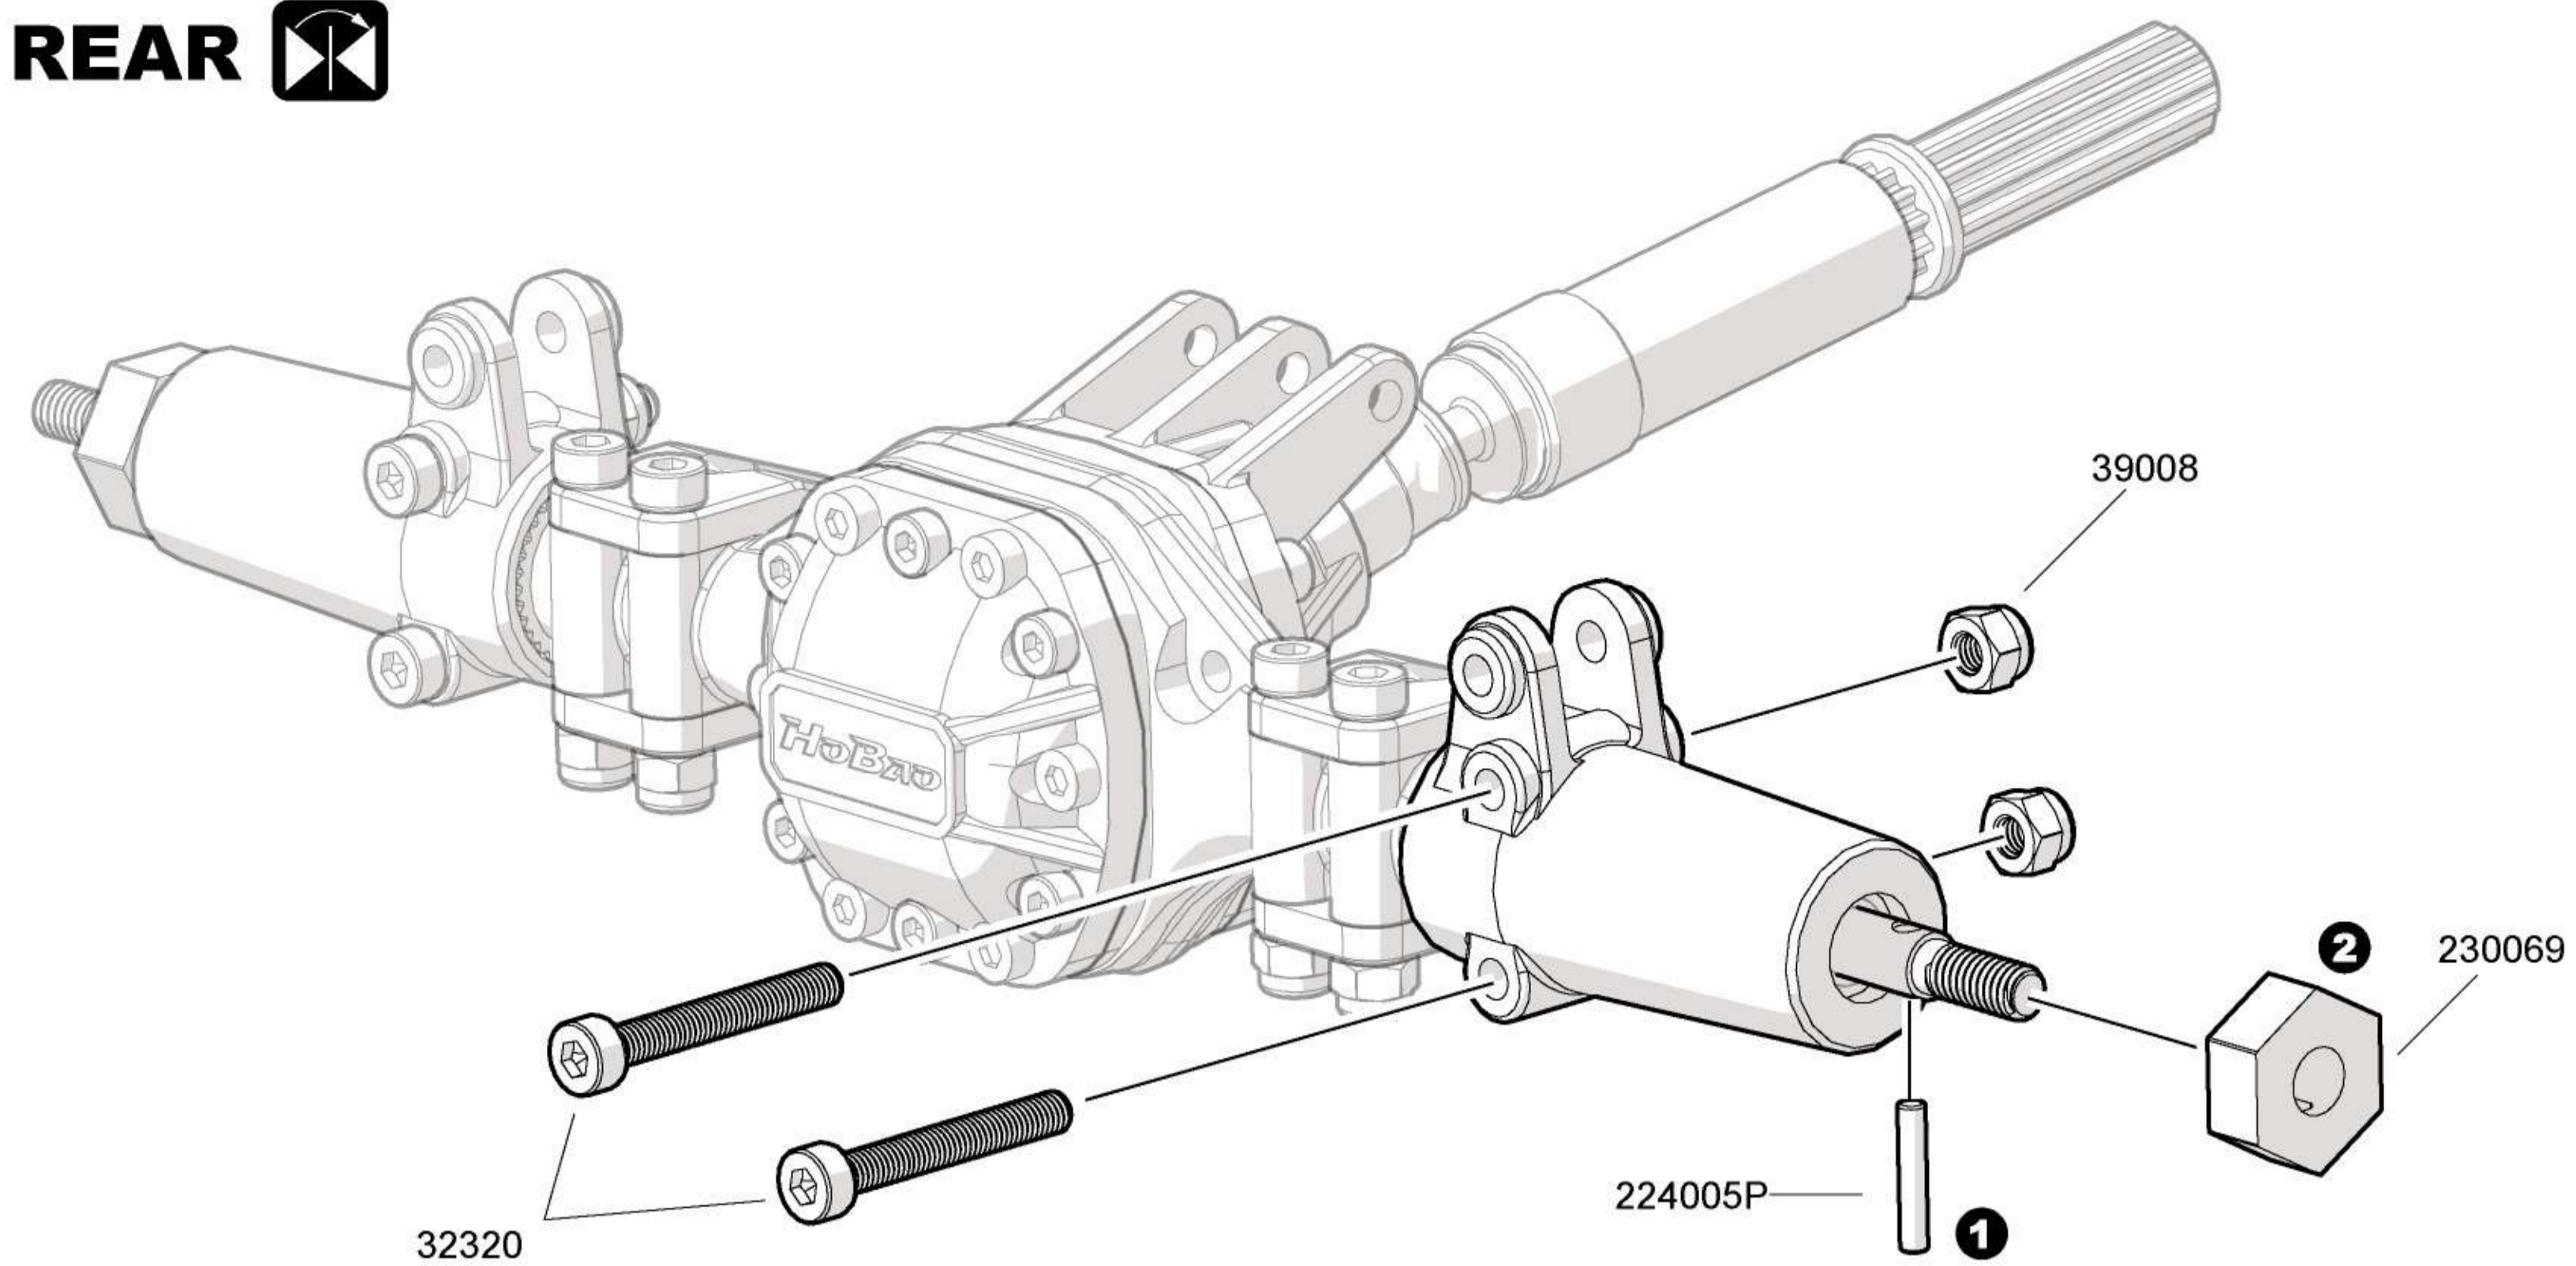

23

Rear Axle Adapter

Package 5

REAR

- 32320 3x20mm x4 Cap Head Screw
- 39008 Nylon Nut M3 x4
- 224005P 2x10.8mm x2 Pin