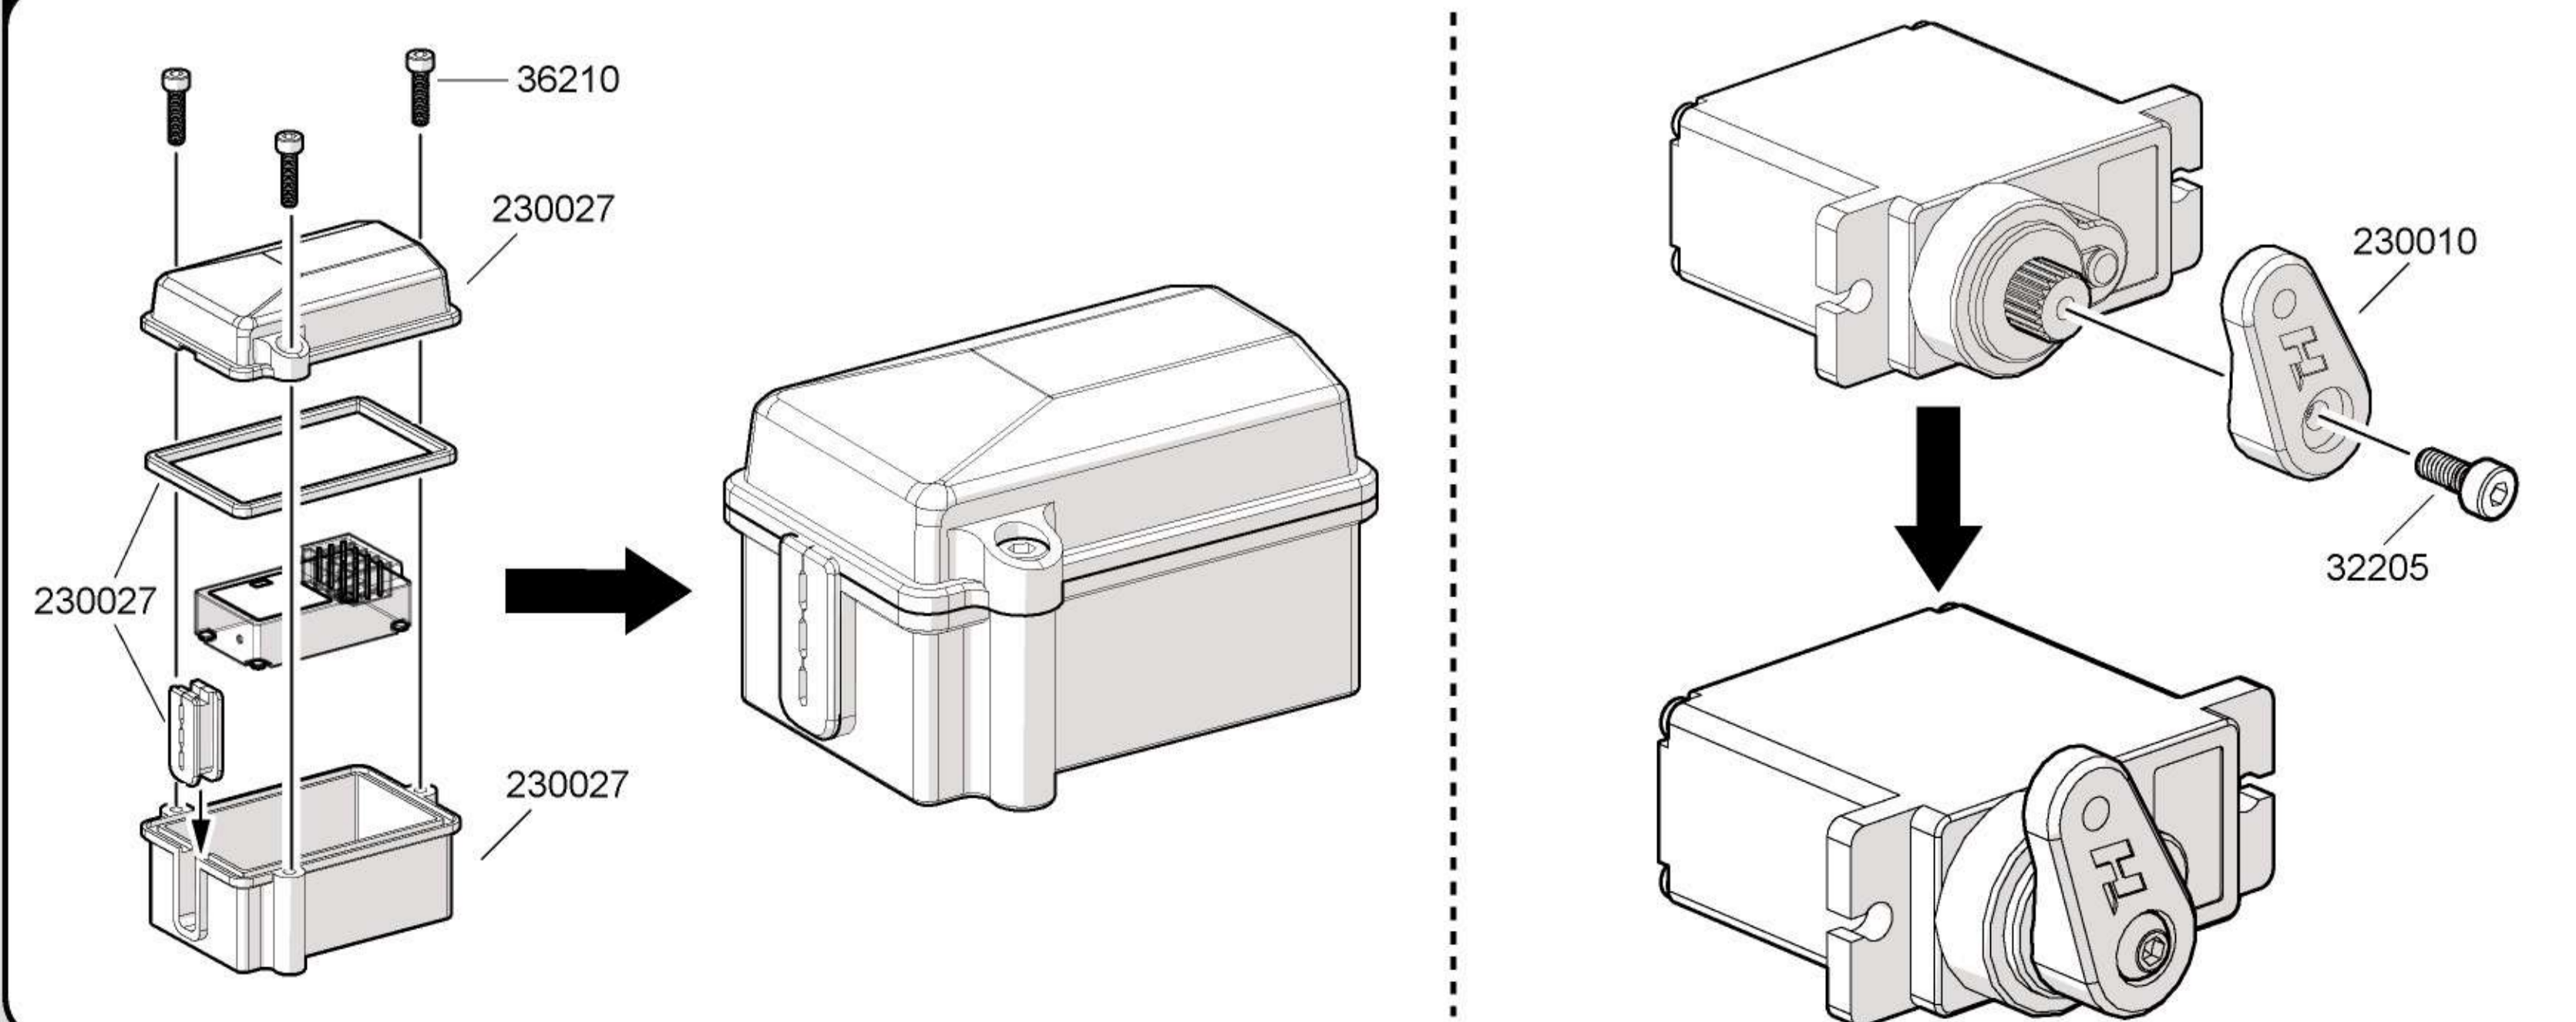

Package 3-2

33306
3x6mm x2
B/H Screw

33310
3x10mm x3
B/H Screw

32308
3x8mm x4
Cap Head Screw

230058
3x3x10.8mm x4
Pin

38303
3x2.5mm x2
Set Screw

8**4 Link Bar****Package 3-3**38312
3x12mm x14
Set Screw230059
5.8mm x14
Steel Ball39008
Nylon Nut M3 x333318
3x18mm x4
B/H Screw230061
3x50x6mm x2
B/H Screw**9****Servo / Receiver****Package 3-4**36210
2.6x10mm x3
Cap Head Screw32205
2x5mm x1
Cap Head Screw