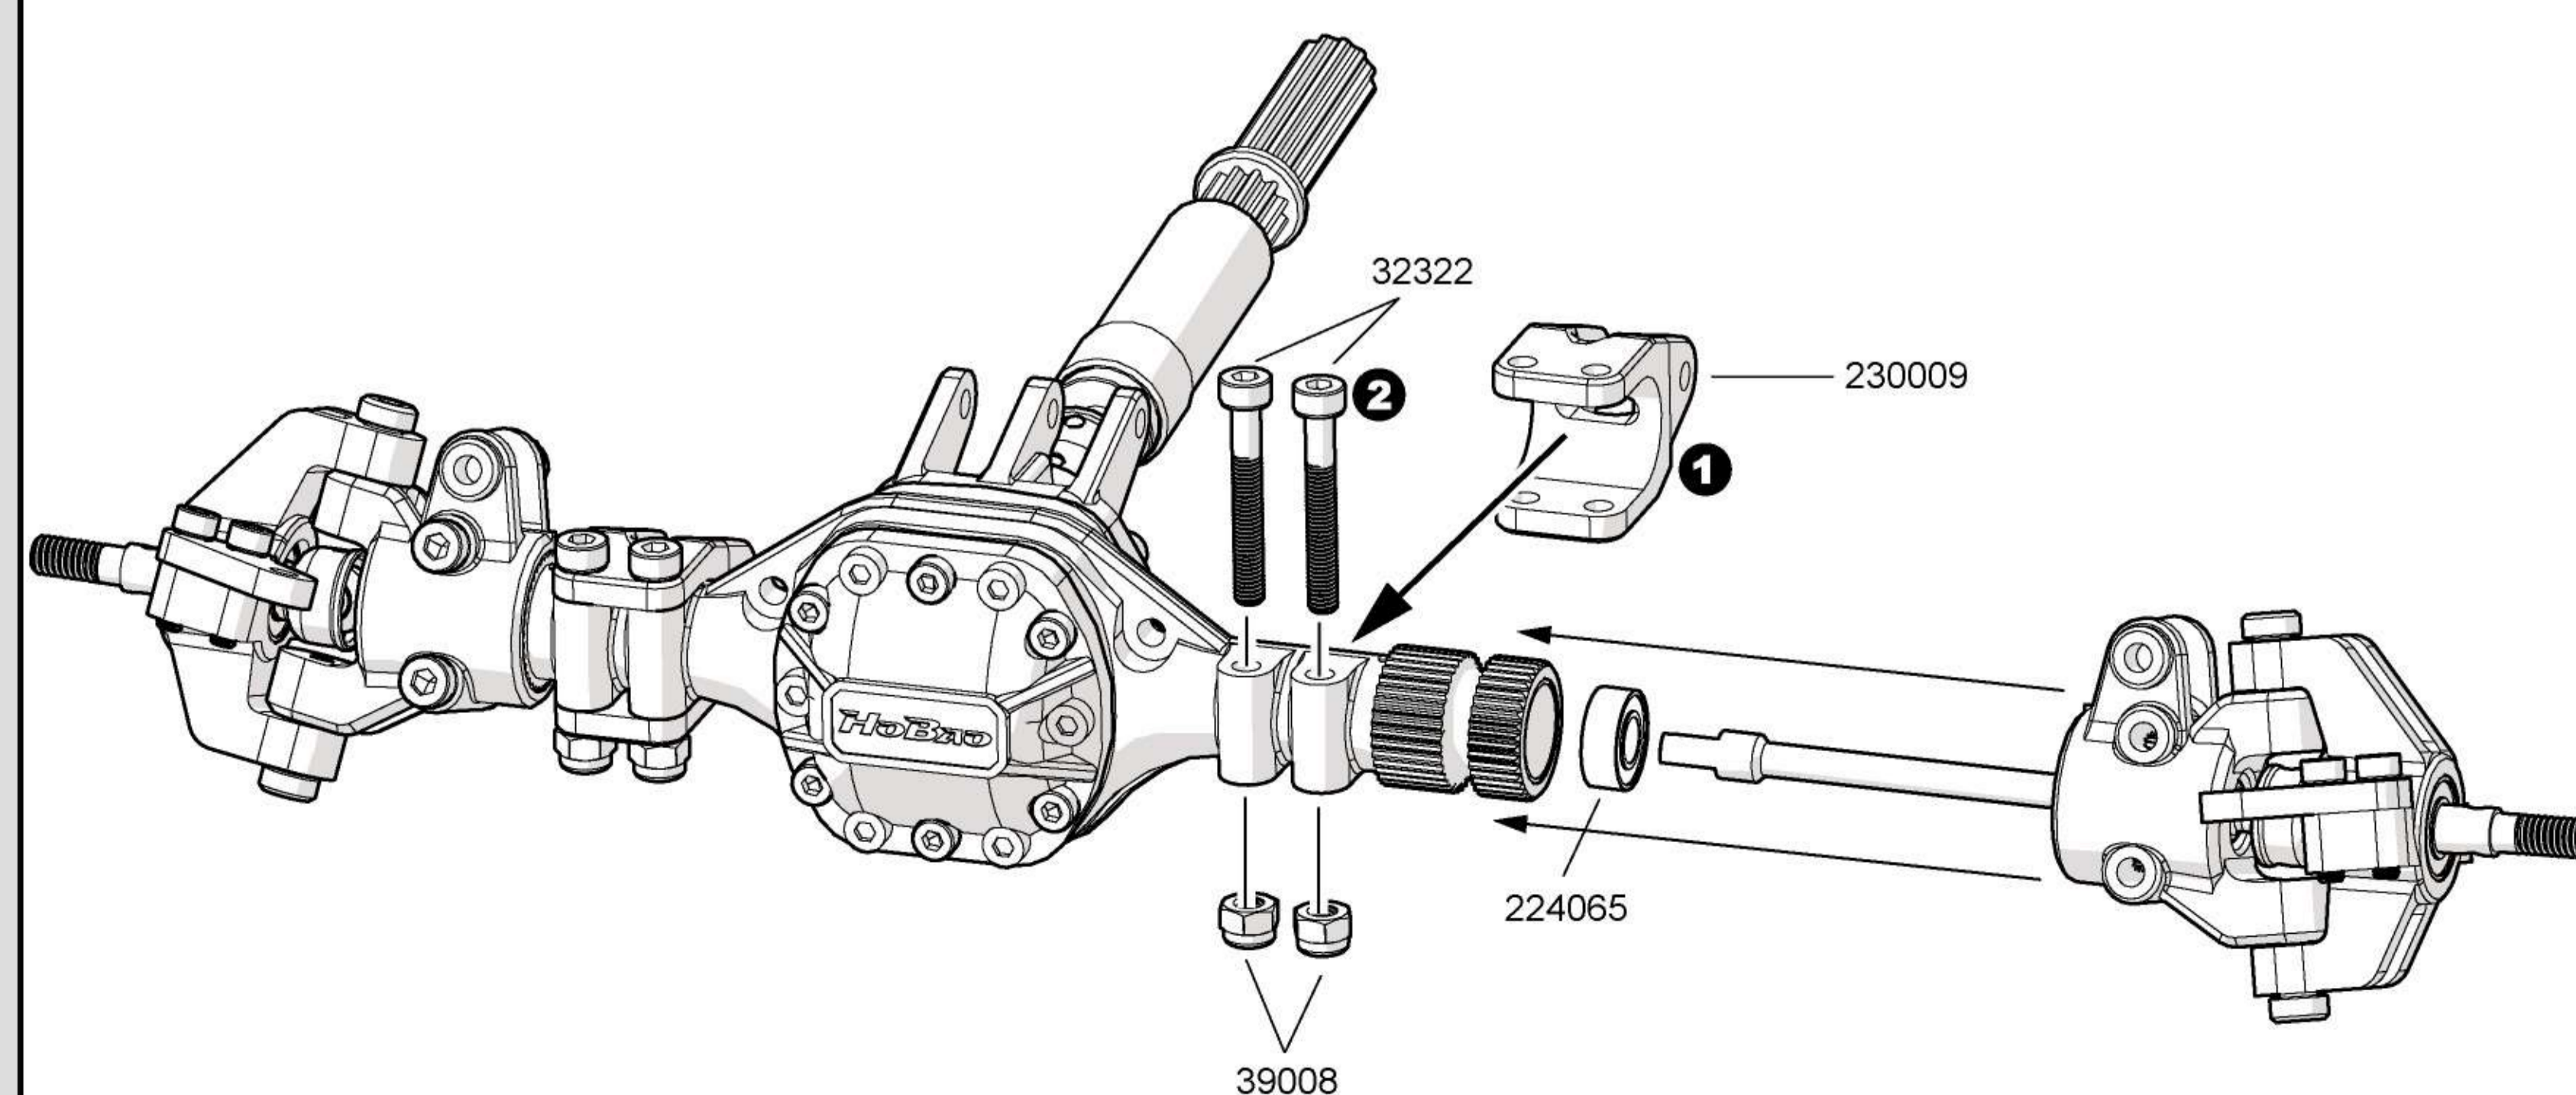

Steering Knuckles / Hub Carriers

Package 4