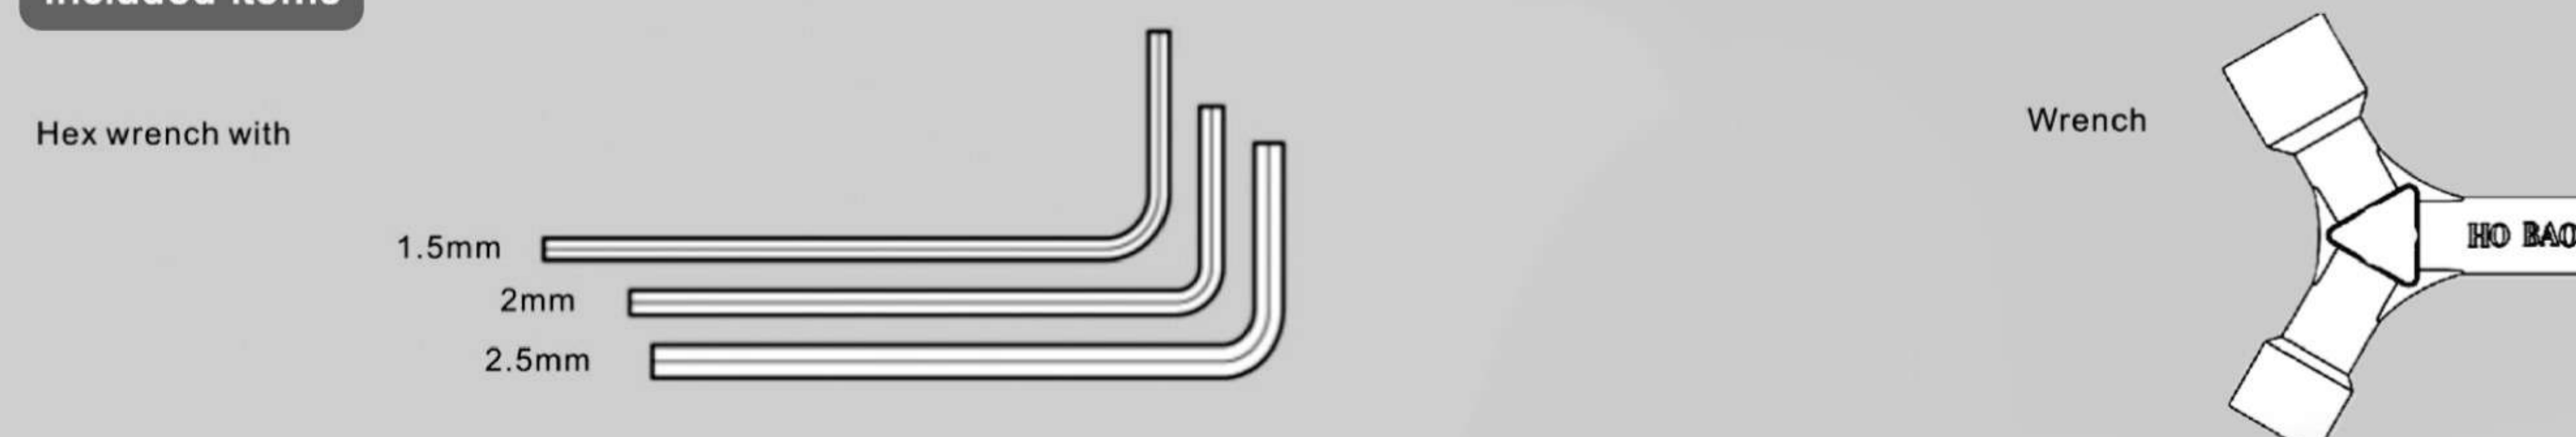

Required

Radio control equipment set

Tools recommended

Included items

1**High – Low Speed Transmission****Package 1**

-  224064
5x8x2.5mm x2
Ball Bearing
-  84077
5x10x4mm x1
Ball Bearing
-  224065
5x11x4mm x6
Ball Bearing
-  40036
5x13x4mm x2
Ball Bearing
-  230063
5.1x7.5x0.7mm x1
Washer
-  39018
2.3x0.4mm x2
E Clip
-  38303
3x3mm x1
Set Screw