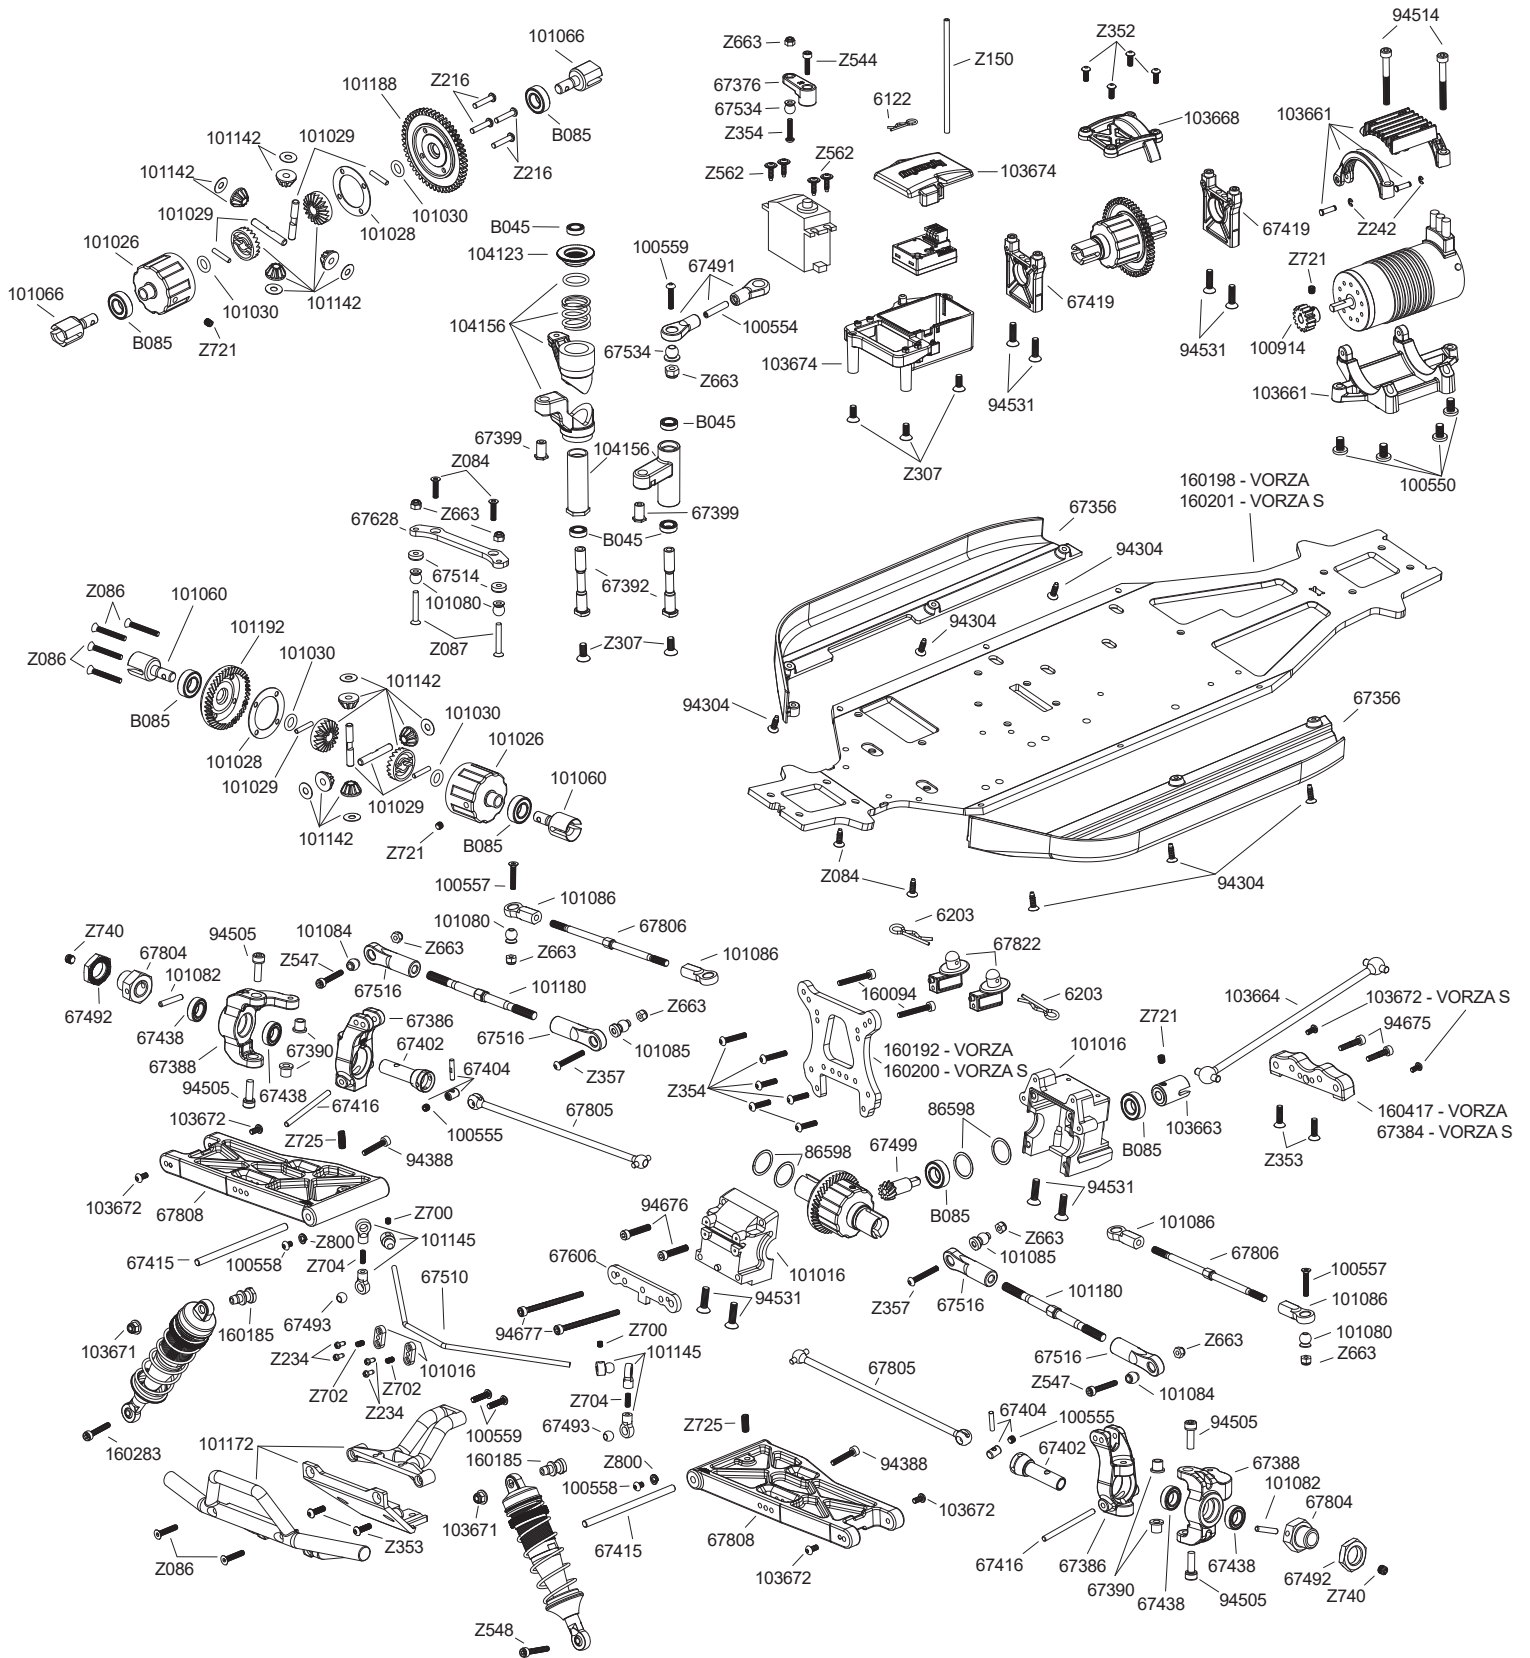

6 Exploded View *Vue éclatée* Explosionszeichnung 展開図

67167 23 / AIRTRONICS / JR / KO / SANWA
67168 24 / HITEC
67169 25 / HPI / FUTABA
HB ALUMINUM STEERING SERVO HORN

67190
LIGHT WEIGHT SPUR GEAR 48 TOOTH

67428 - Spur Gear 48 Tooth
101034 - SPUR GEAR 46T
101035 - SPUR GEAR 44T

67511
Sway Bar (2.4mm)

68184
SUSPENSION SHAFT (OUTER/THREADED)

68188
SWAY BAR SET (2.0,2.2,2.4,2.6mm/Short)

68191
SWAY BAR SET (2.2,2.4,2.6,2.8,3.0mm/
Long)

107446
SHOCK GUARD SET

109806 - SHOCK SPRING
(GREEN/68mm/60.8gF/2pcs)
109809 - SHOCK SPRING
(YELLOW/68mm/73.8gF/2pcs)
109810 - SHOCK SPRING
(GOLD/68mm/79.6gF/2pcs)
109811 - SHOCK SPRING
(RED/68mm/86.1gF/2pcs)

160289 - VORZA BODYSHELL CLEAR
160294 - TRIMMED & PAINTED VORZA
TRUGGY FLUX RED BODY (NO DECALS)
160296 - TRIMMED & PAINTED VORZA S
TRUGGY GREEN BODY (NO DECALS)
160300 - TRIMMED & PAINTED VORZA 4.6
TRUGGY ORANGE BODY (NO DECALS)