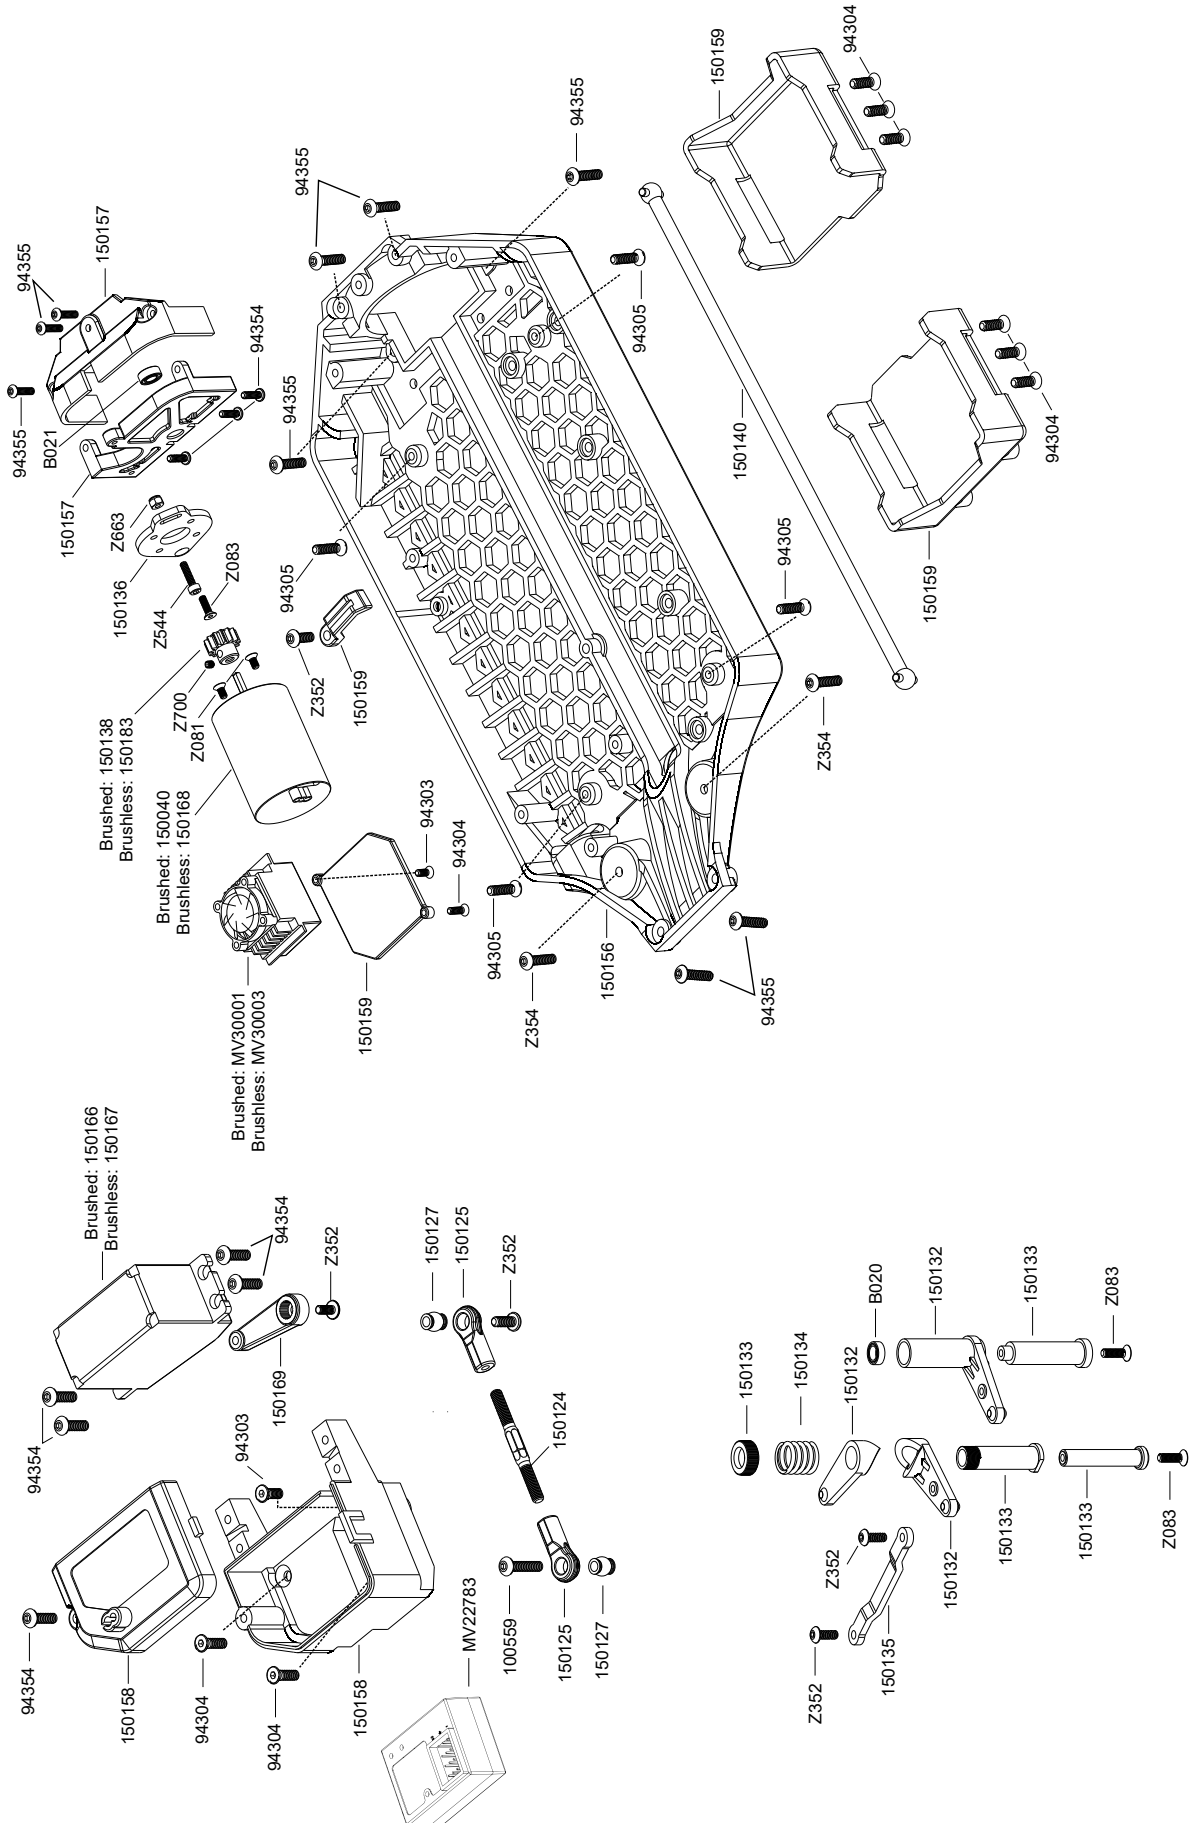

Chassis Assembly
Chassis

Montage du châssis
Montaje de chasis