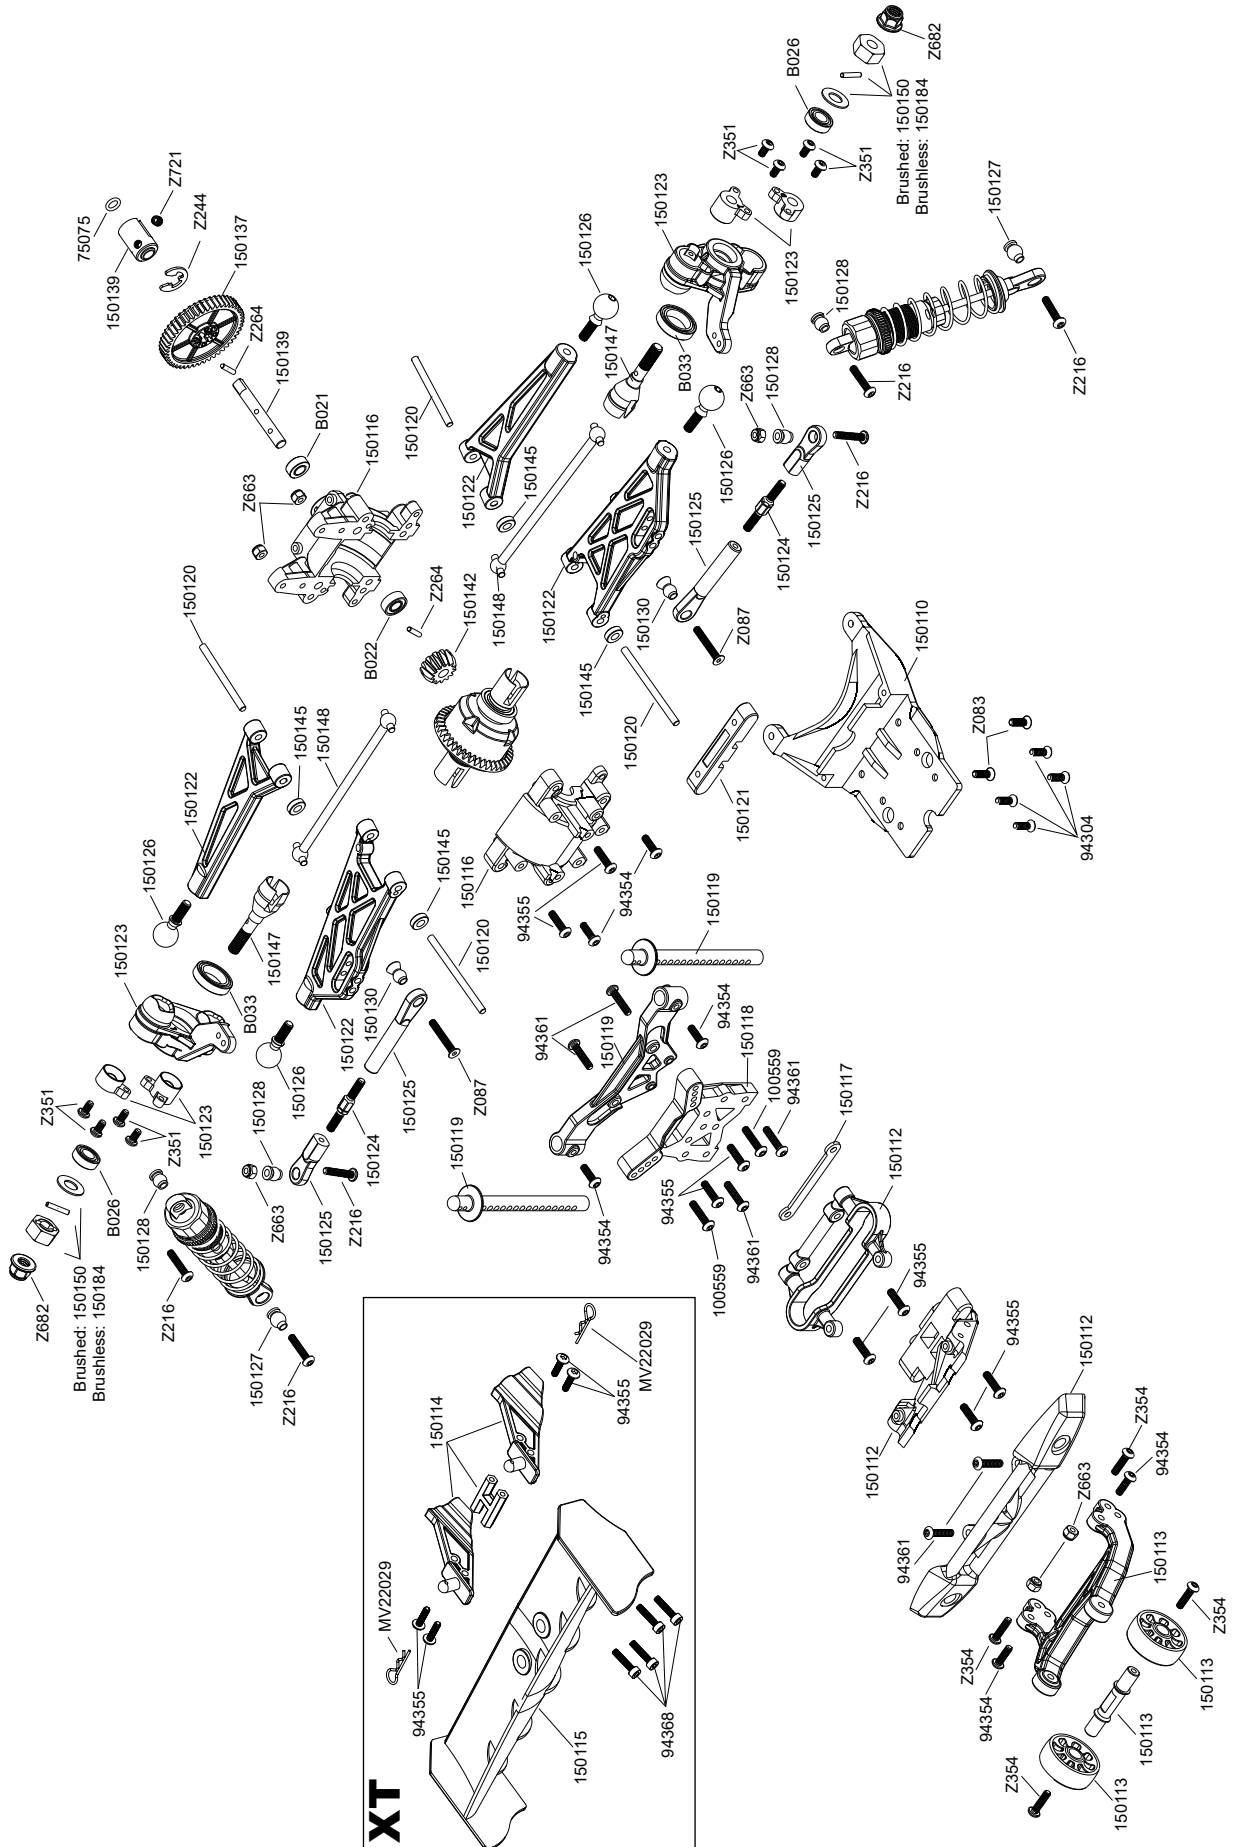

Rear Hinten

Arrière Trasera