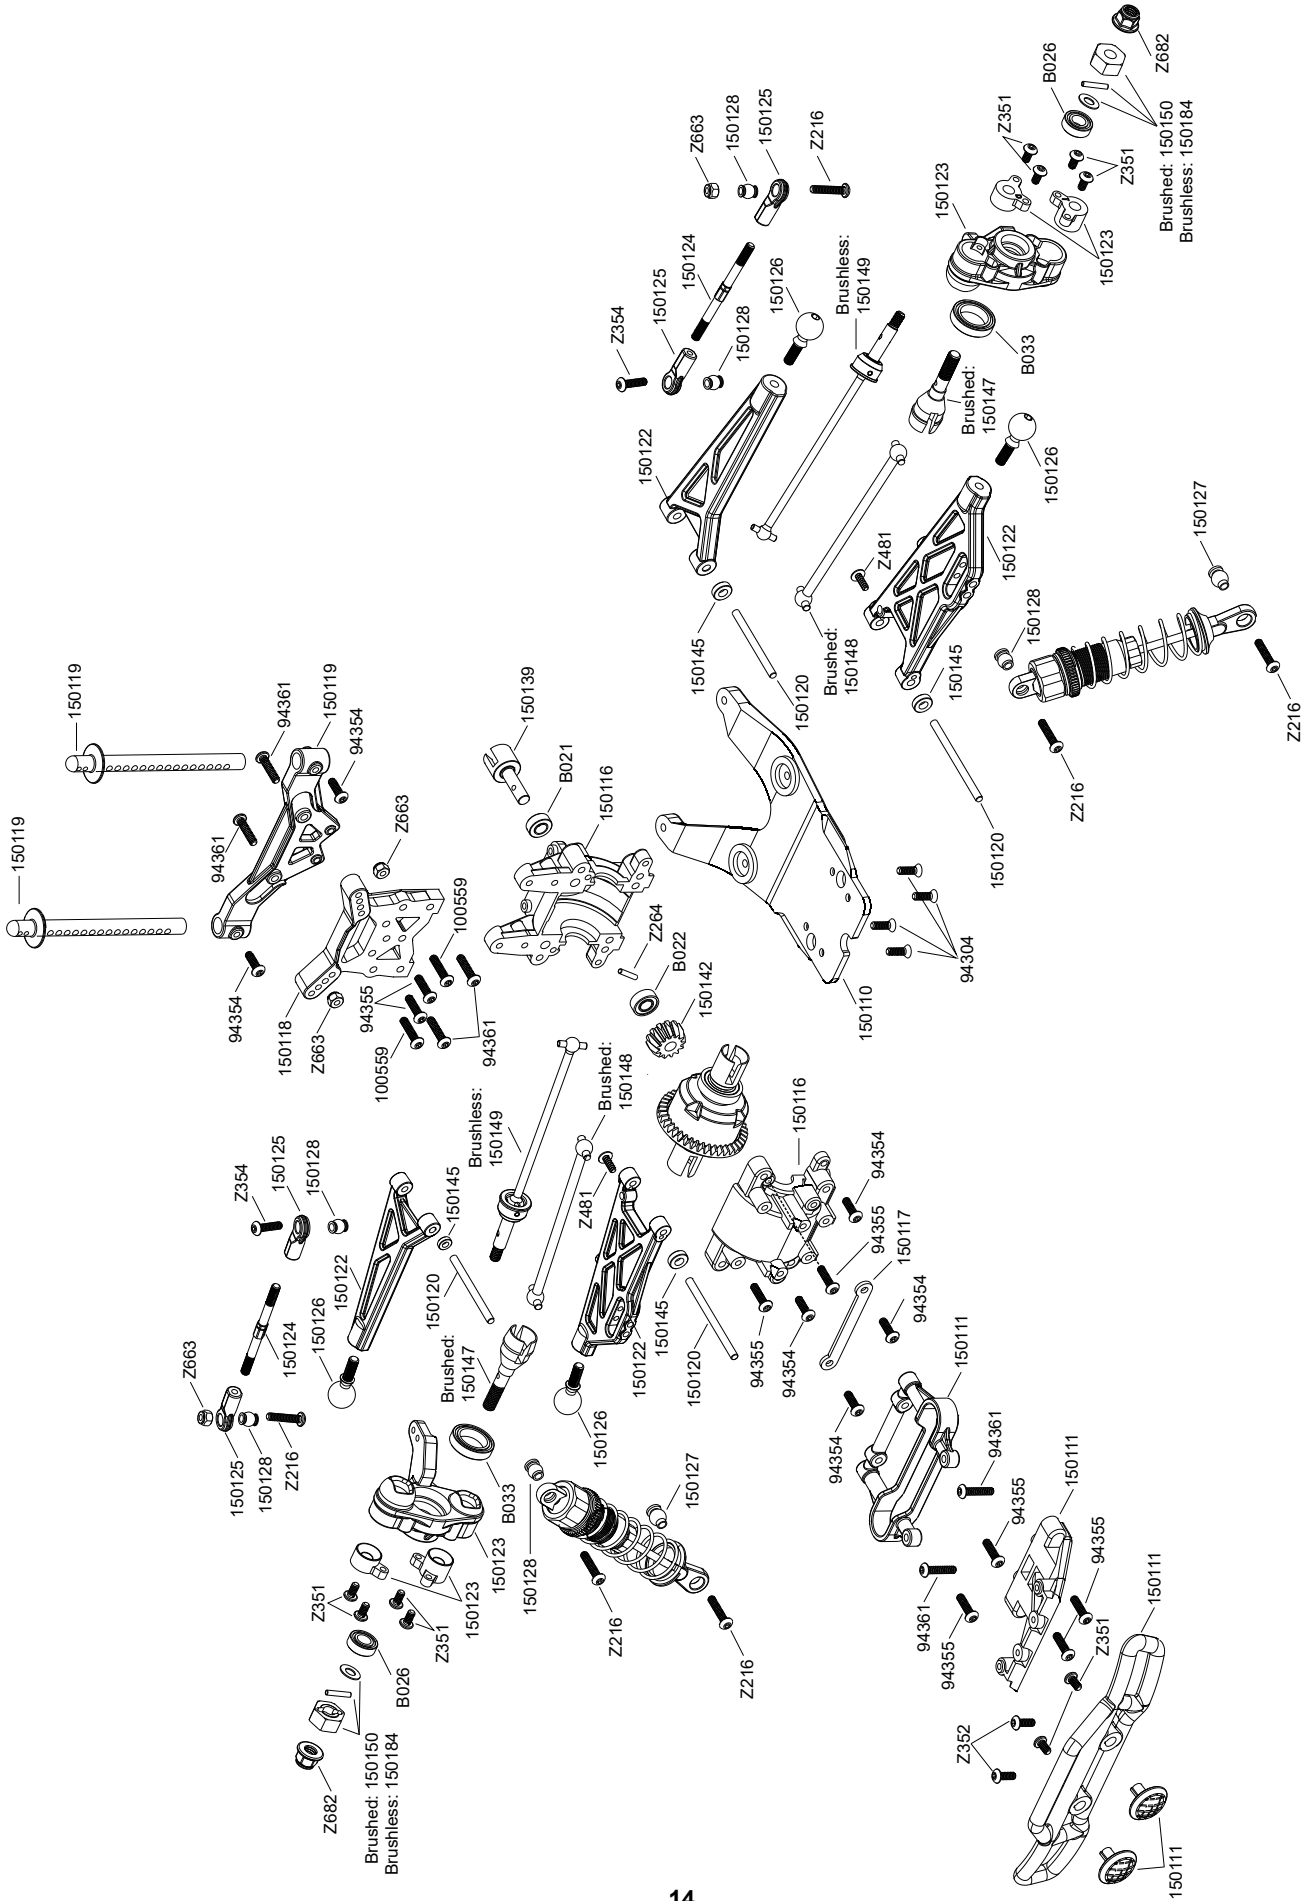

Front
Vorne

Avant
Delantera