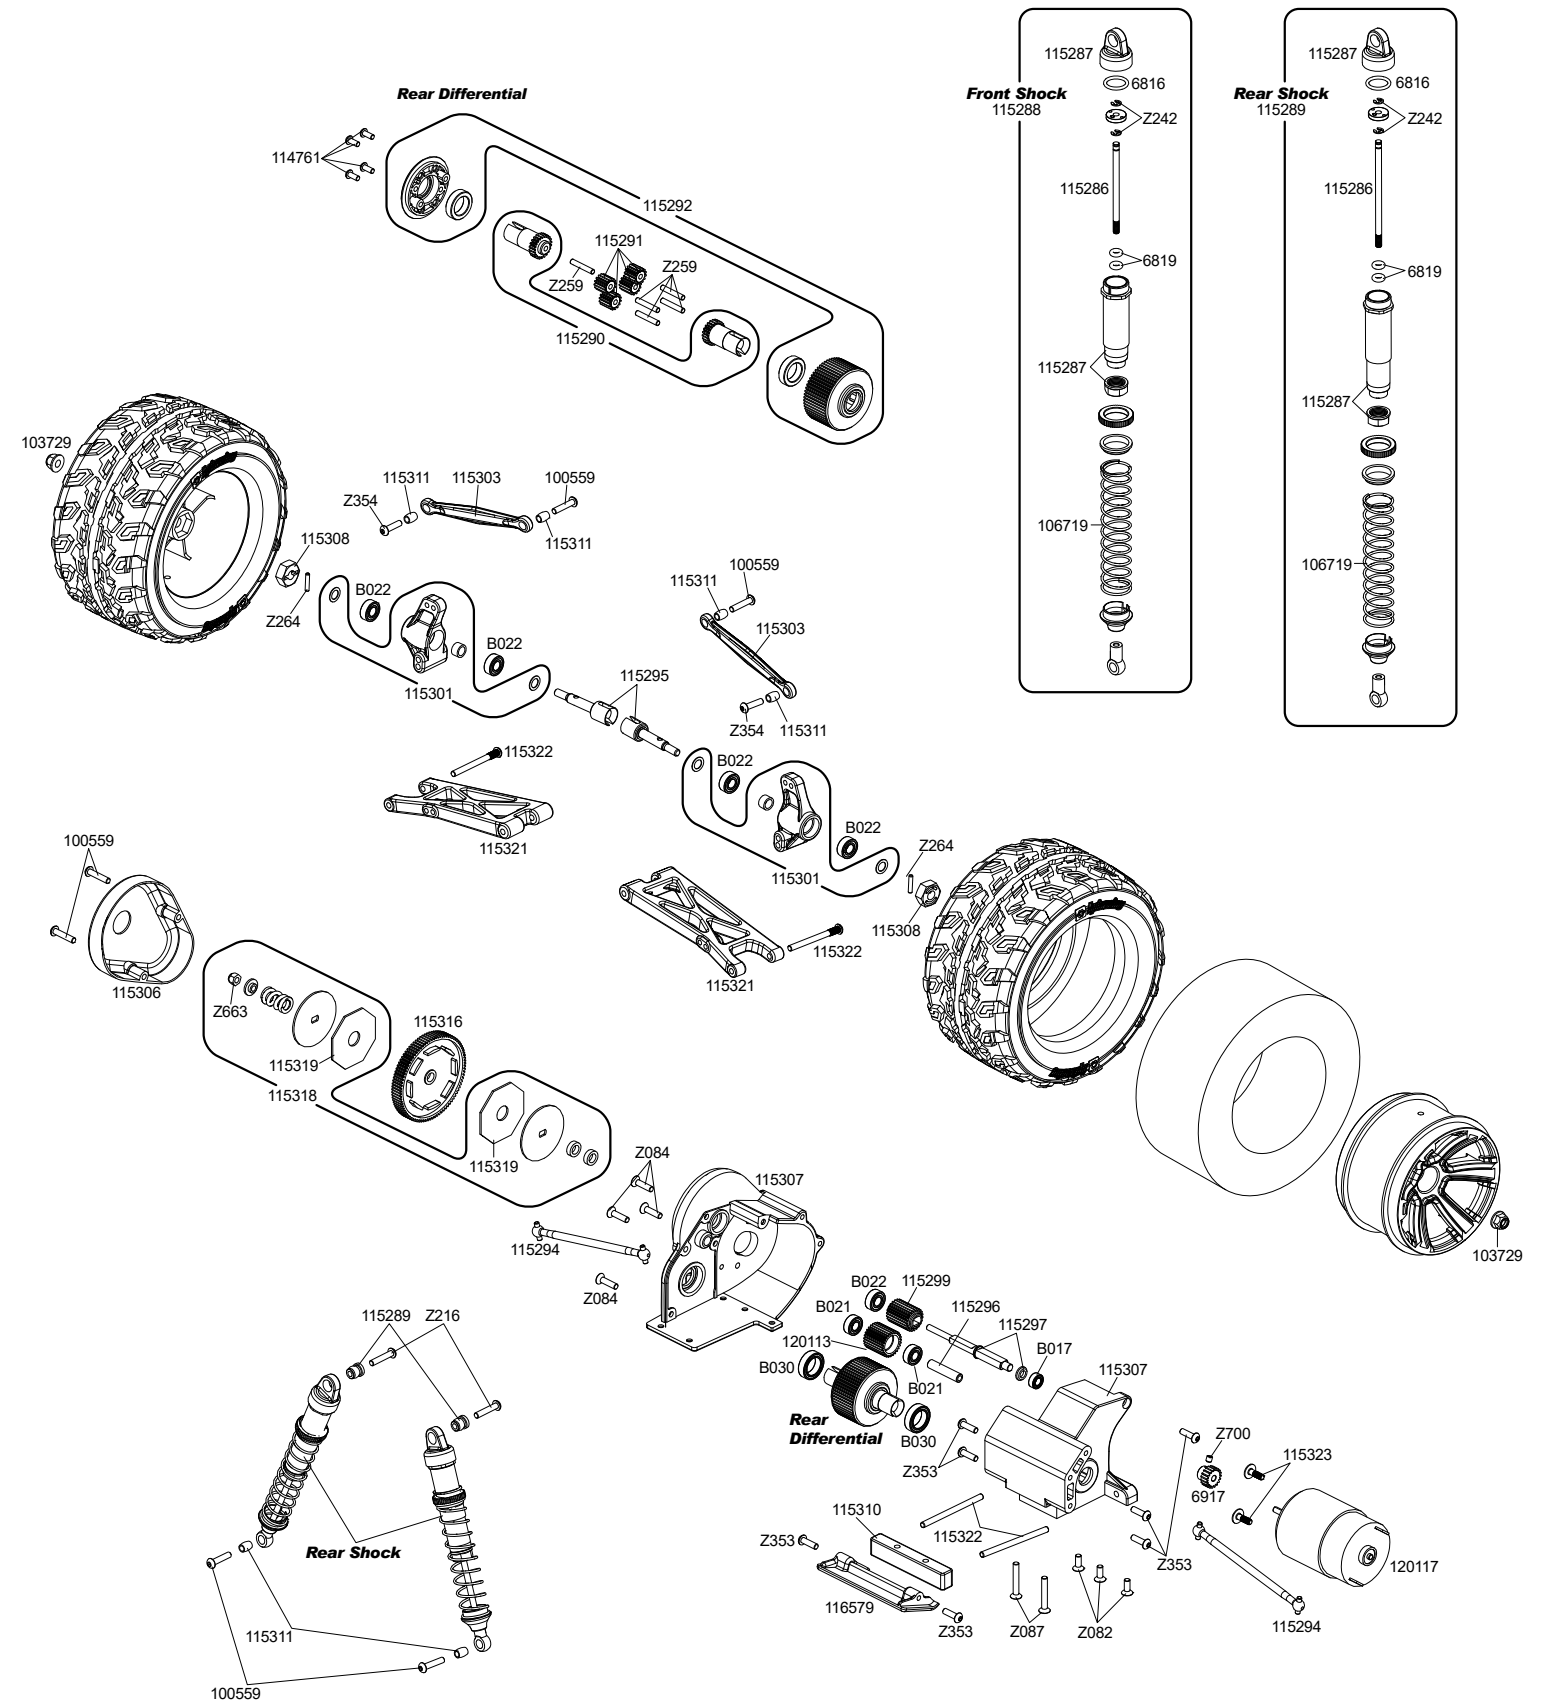

Chassis Assembly
Chassis

Montage du châssis
シャーシ展開図

En Parts List

Parts #	Description	Parts #	Description
6203	Body Pin (8mm/Black/Large/20pcs)	115322	Hinge Pin Set (Front/Rear)
6816	Silicone O-Ring S10 (6pcs)	115323	Motor Screw M3X9mm (4pcs)
6819	Silicone O-Ring P-3 (Red/5pcs)	115324	6-Shot MT Wheel (Chrome/2pcs)
6917	Pinion Gear 17 Tooth (48 Pitch)	115333	Jumpshot MT Body (Clear)
75106	Body Pin (6mm/Black/Medium/20pcs)	116517	Front Bumper Set (SC)
86896	Ball Stud 4.8X12mm (10pcs)	116518	Rear Bumper Set (SC)
100559	Button Head Screw M3X14mm (Hex Socket/10pcs)	116519	Cap Head Screw M3.5X16mm (10pcs)
100864	Button Head Screw M2.5X4mm (Hex Socket/10pcs)	116520	TVP Main Chassis Set (SC)
103729	Serrated Flange Lock Nut M4 (Silver/10pcs)	116522	Jump SC Tire (2pcs)
106719	Spring 13X69X1.1mm 10 Coils (Red/2pcs)	116524	Jumpshot SC Body (Clear)
114761	Button Head Screw M2.5X6mm (Hex Socket/10pcs)	116525	TVP Main Chassis Set (ST)
115285	Low Profile Ball Stud 4.8X12mm (8pcs)	116526	Front Skid Plate (ST)
115286	Shock Shaft Set (Front/Rear)	116527	Jump T2.8MS Tire (2pcs)
115287	Shock Body Set (Front/Rear)	116530	Jumpshot ST Body (Clear)
115288	Sport Shock Set (Front/2pcs)	116579	Battery Box V2 Set
115289	Sport Shock Set (Rear/2pcs)	120018	HPI SS-20WR Servo
115290	Diff Outdrive (2pcs)	120042	HPI TF-41 / RF-41WP 2.4Ghz Radio Set
115291	Diff Gear Set (4pcs)	120043	HPI TF-41 2.4Ghz Transmitter (3Ch)
115292	Diff Case	120044	HPI RF-41WP Receiver (2.4Ghz/3Ch)
115293	Front Axle (2pcs)	120075	SC-3SWP2 Waterproof Electronic Speed Control
115294	Drive Shaft 83mm (2pcs)	120113	HD Idler Gear (27T)
115295	Stub Axle (2pcs)	120117	SATURN 12T 550 MOTOR
115296	Idle Gear Shaft (5X23mm)	120121	JUMPSHOT MT V2.0 PRINTED BODY
115297	Top Shaft Set	120125	JUMPSHOT SC V2.0 PRINTED BODY
115299	Top Shaft Gear Set (22T)	120130	JUMPSHOT ST V2.0 PRINTED BODY
115300	Steering Turnbuckle Set (2pcs)	120134	8-SHOT SC WHEEL (ORANGE/2pcs)
115301	Rear Hub Set (2pcs)	120136	6-SHOT ST WHEEL (SILVER/2pcs)
115302	Body Post/Camber Link Set (Front/Rear)	B017	Ball Bearing 4X8X3mm (2pcs)
115303	Camber Link (4pcs)	B021	Ball Bearing 5X10X4mm (2pcs)
115304	Steering Block Set	B022	Ball Bearing 5X11X4mm (2pcs)
115306	Spur Gear Cover	B030	Ball Bearing 10X15X4mm (2pcs)
115307	Gear Box Set	Z082	Flat Head Screw M3X8mm (Hex Socket/10pcs)
115308	12mm Wheel Hex Hub Set (4pcs)	Z084	Flat Head Screw M3X12mm (Hex Socket/10pcs)
115309	Front Skid Plate (MT)	Z150	Antenna Pipe Set
115310	Rear Arm Mount/Rear Skid Plate	Z216	Button Head Screw M3X15mm (Hex Socket/4pcs)
115311	Linkage Pivot (10pcs)	Z242	E Clip E2mm (20pcs)
115312	Servo Saver Set	Z259	Pin 2.5X15mm (10pcs)
115313	Front Shock Tower	Z264	Pin 2X10mm (10pcs)
115314	Rear Shock Tower	Z353	Button Head Screw M3X10mm (Hex Socket/10pcs)
115315	Jump T2.8M Tire (2pcs)	Z354	Button Head Screw M3X12mm (Hex Socket/10pcs)
115316	90T Spur Gear (48P)	Z663	Lock Nut M3 (6pcs)
115317	TVP Main Chassis Set (MT)	Z676	Lock Nut M3 Thin Type (4pcs)
115318	Slipper Pad Set	Z700	Set Screw M3X3mm (6pcs)
115319	Slipper Pad (2pcs)	Z702	Set Screw M3X5mm (10pcs)
115320	Front Suspension Arm Set		
115321	Rear Suspension Arm Set		