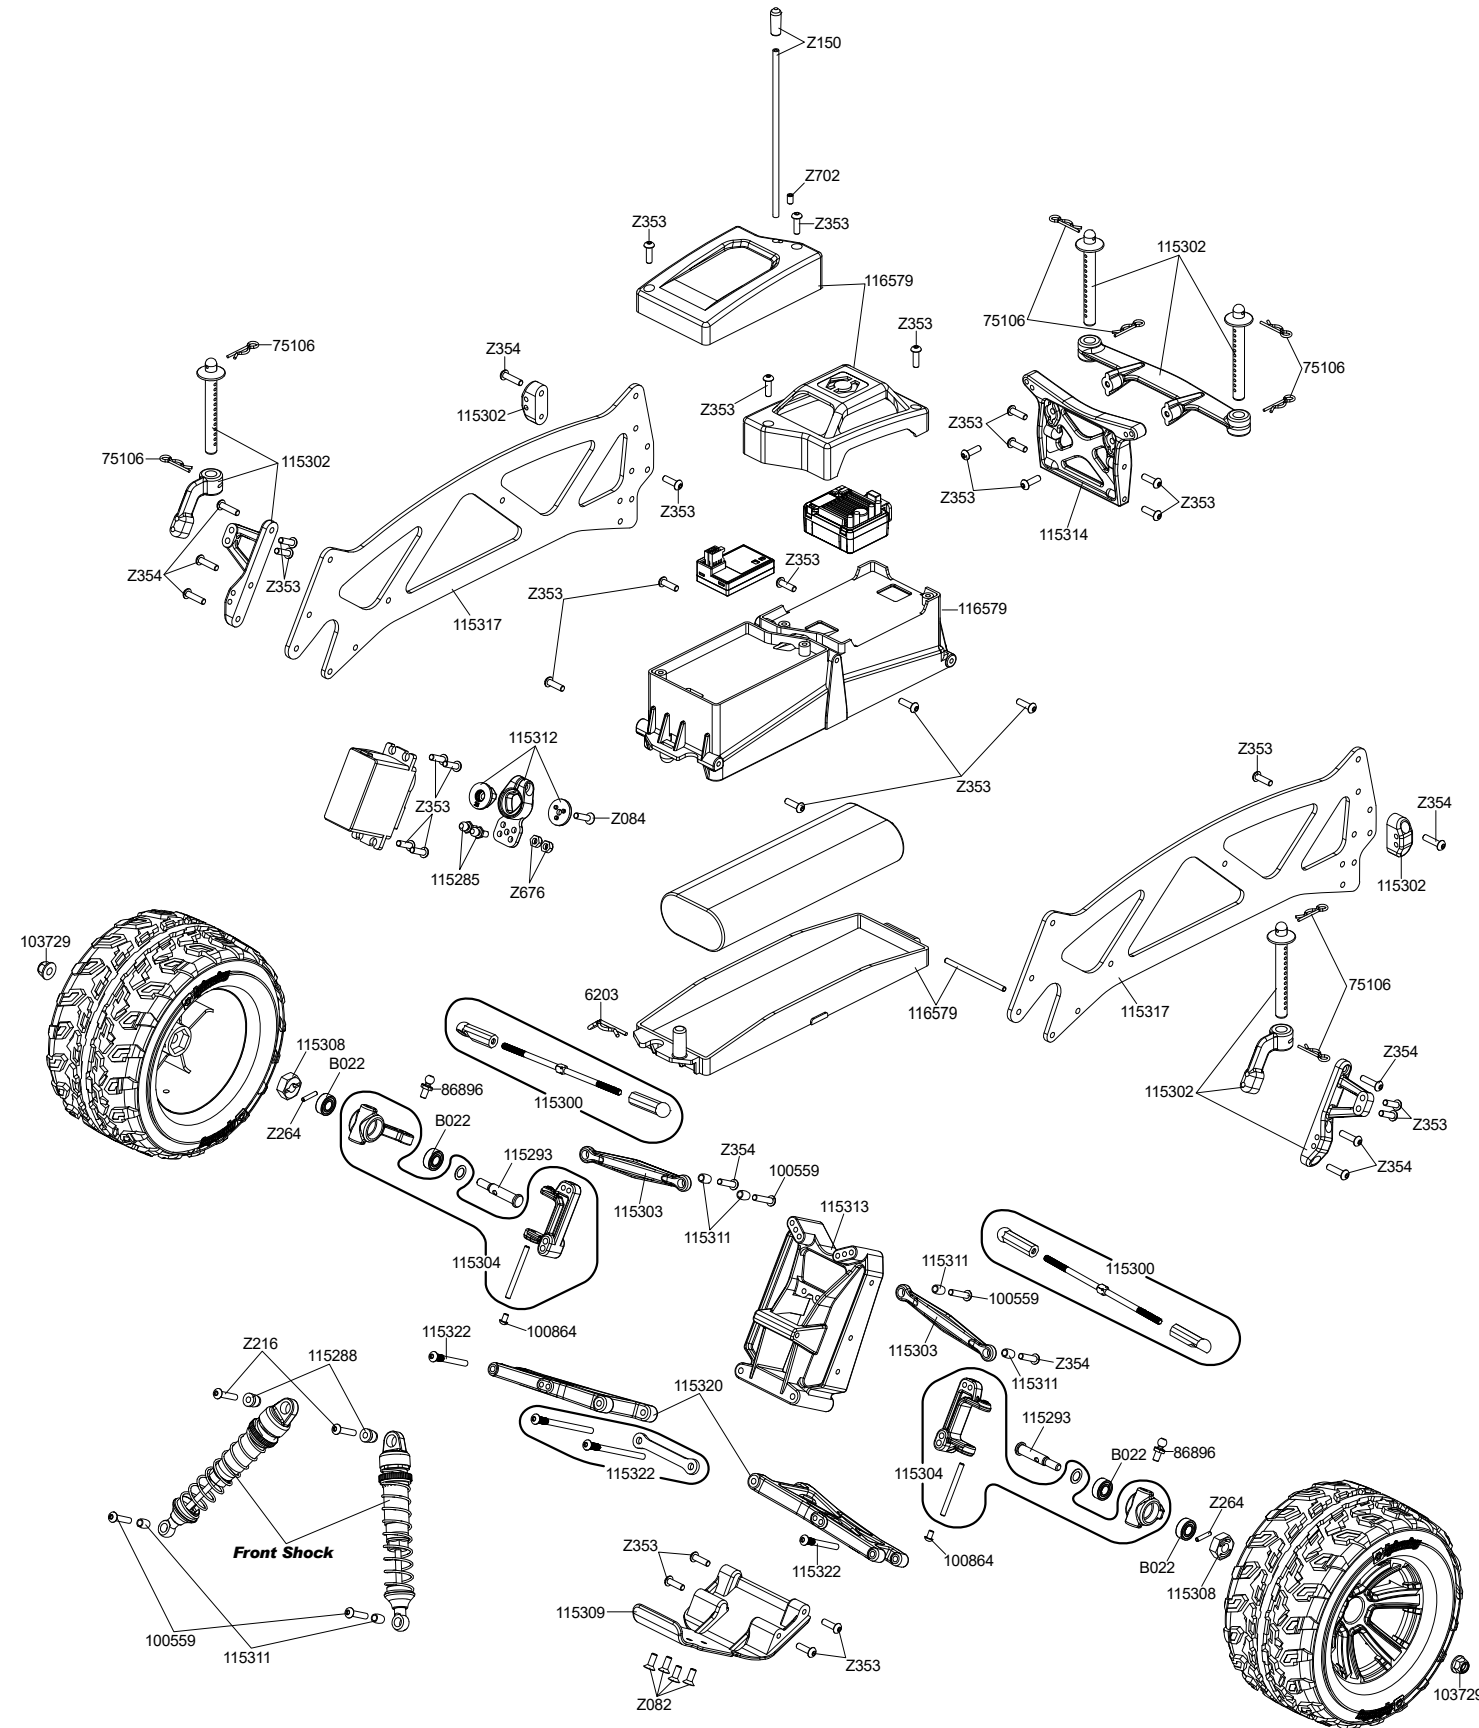

Chassis Assembly
Chassis

Montage du châssis
シャーシ展開図

En Parts List

Parts #	Description	Parts #	Description
6203	Body Pin (8mm/Black/Large/20pcs)	115322	Hinge Pin Set (Front/Rear)
6816	Silicone O-Ring S10 (6pcs)	115323	Motor Screw M3X9mm (4pcs)
6819	Silicone O-Ring P-3 (Red/5pcs)	115324	6-Shot MT Wheel (Chrome/2pcs)
6917	Pinion Gear 17 Tooth (48 Pitch)	115333	Jumpshot MT Body (Clear)
75106	Body Pin (6mm/Black/Medium/20pcs)	116517	Front Bumper Set (SC)
86896	Ball Stud 4.8X12mm (10pcs)	116518	Rear Bumper Set (SC)
100559	Button Head Screw M3X14mm (Hex Socket/10pcs)	116519	Cap Head Screw M3.5X16mm (10pcs)
100864	Button Head Screw M2.5X4mm (Hex Socket/10pcs)	116520	TVP Main Chassis Set (SC)
103729	Serrated Flange Lock Nut M4 (Silver/10pcs)	116522	Jump SC Tire (2pcs)
106719	Spring 13X69X1.1mm 10 Coils (Red/2pcs)	116524	Jumpshot SC Body (Clear)
114761	Button Head Screw M2.5X6mm (Hex Socket/10pcs)	116525	TVP Main Chassis Set (ST)
115285	Low Profile Ball Stud 4.8X12mm (8pcs)	116526	Front Skid Plate (ST)
115286	Shock Shaft Set (Front/Rear)	116527	Jump T2.8MS Tire (2pcs)
115287	Shock Body Set (Front/Rear)	116530	Jumpshot ST Body (Clear)
115288	Sport Shock Set (Front/2pcs)	116579	Battery Box V2 Set
115289	Sport Shock Set (Rear/2pcs)	120018	HPI SS-20WR Servo
115290	Diff Outdrive (2pcs)	120042	HPI TF-41 / RF-41WP 2.4Ghz Radio Set
115291	Diff Gear Set (4pcs)	120043	HPI TF-41 2.4Ghz Transmitter (3Ch)
115292	Diff Case	120044	HPI RF-41WP Receiver (2.4Ghz/3Ch)
115293	Front Axle (2pcs)	120075	SC-3SWP2 Waterproof Electronic Speed Control
115294	Drive Shaft 83mm (2pcs)	120113	HD Idler Gear (27T)
115295	Stub Axle (2pcs)	120117	SATURN 12T 550 MOTOR
115296	Idle Gear Shaft (5X23mm)	120121	JUMPSHOT MT V2.0 PRINTED BODY
115297	Top Shaft Set	120125	JUMPSHOT SC V2.0 PRINTED BODY
115299	Top Shaft Gear Set (22T)	120130	JUMPSHOT ST V2.0 PRINTED BODY
115300	Steering Turnbuckle Set (2pcs)	120134	8-SHOT SC WHEEL (ORANGE/2pcs)
115301	Rear Hub Set (2pcs)	120136	6-SHOT ST WHEEL (SILVER/2pcs)
115302	Body Post/Camber Link Set (Front/Rear)	B017	Ball Bearing 4X8X3mm (2pcs)
115303	Camber Link (4pcs)	B021	Ball Bearing 5X10X4mm (2pcs)
115304	Steering Block Set	B022	Ball Bearing 5X11X4mm (2pcs)
115306	Spur Gear Cover	B030	Ball Bearing 10X15X4mm (2pcs)
115307	Gear Box Set	Z082	Flat Head Screw M3X8mm (Hex Socket/10pcs)
115308	12mm Wheel Hex Hub Set (4pcs)	Z084	Flat Head Screw M3X12mm (Hex Socket/10pcs)
115309	Front Skid Plate (MT)	Z150	Antenna Pipe Set
115310	Rear Arm Mount/Rear Skid Plate	Z216	Button Head Screw M3X15mm (Hex Socket/4pcs)
115311	Linkage Pivot (10pcs)	Z242	E Clip E2mm (20pcs)
115312	Servo Saver Set	Z259	Pin 2.5X15mm (10pcs)
115313	Front Shock Tower	Z264	Pin 2X10mm (10pcs)
115314	Rear Shock Tower	Z353	Button Head Screw M3X10mm (Hex Socket/10pcs)
115315	Jump T2.8M Tire (2pcs)	Z354	Button Head Screw M3X12mm (Hex Socket/10pcs)
115316	90T Spur Gear (48P)	Z663	Lock Nut M3 (6pcs)
115317	TVP Main Chassis Set (MT)	Z676	Lock Nut M3 Thin Type (4pcs)
115318	Slipper Pad Set	Z700	Set Screw M3X3mm (6pcs)
115319	Slipper Pad (2pcs)	Z702	Set Screw M3X5mm (10pcs)
115320	Front Suspension Arm Set		
115321	Rear Suspension Arm Set		