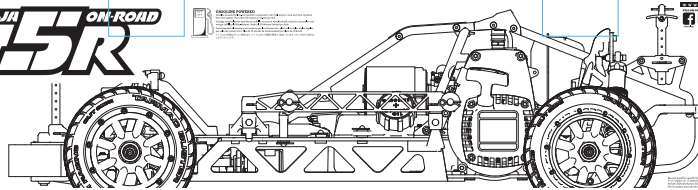

BAJA **5R** ON-ROAD

Official 1/10 scale HPI kit boxes!

Printing Tips for best results:

Print at full size on A4 or US Letter size paper

DO NOT let your printer "scale to page"

Use Best printing quality and good quality paper

BAJA **5R** ON-ROAD

RTR Fuelie 2WD TWO WHEEL DRIVE 24 CH2 24 CH2 FUEL SYSTEM GASOLINE hpi-racing

hpi-racing

1/5th SCALE ON-ROAD CAR

BAJA **5R** ON-ROAD

hpi-racing

RTR Fuelie 2WD TWO WHEEL DRIVE 24 CH2 24 CH2 FUEL SYSTEM GASOLINE hpi-racing