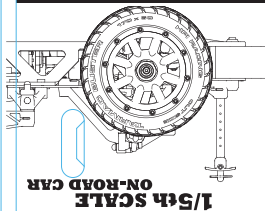

BAJA **5R** ON-ROAD

Official 1/10 scale HPI kit boxes!

Printing Tips for best results:

Print at full size on A4 or US Letter size paper

DO NOT let your printer "scale to page"

Use Best printing quality and good quality paper

BAJA **5R** ON-ROAD

RTR Fuelie 2WD TWO WHEEL DRIVE 24 CH2 24 CH2 FUEL SYSTEM GASOLINE hpi-racing

hpi-racing

1/5th SCALE ON-ROAD CAR

BAJA **5R** ON-ROAD

hpi-racing

RTR Fuelie 2WD TWO WHEEL DRIVE 24 CH2 24 CH2 FUEL SYSTEM GASOLINE hpi-racing