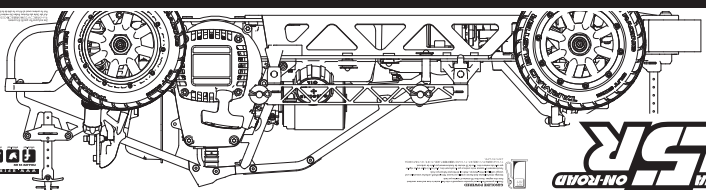

BAJA **5R** ON-ROAD

RTR Fuelie 2WD TWO WHEEL DRIVE 24 CH2 24 CH2 FUEL SYSTEM GASOLINE hpi-racing

hpi-racing

1/5th SCALE ON-ROAD CAR

BAJA **5R** ON-ROAD

hpi-racing

RTR Fuelie 2WD TWO WHEEL DRIVE 24 CH2 24 CH2 FUEL SYSTEM GASOLINE hpi-racing

1/5th SCALE ON-ROAD CAR

BAJA **5R** ON-ROAD

hpi-racing

BAJA **5R** ON-ROAD

BAJA **5R** ON-ROAD

1/5th SCALE ON-ROAD CAR

RTR Fuelie 2WD TWO WHEEL DRIVE 24 CH2 24 CH2 FUEL SYSTEM GASOLINE hpi-racing

hpi-racing