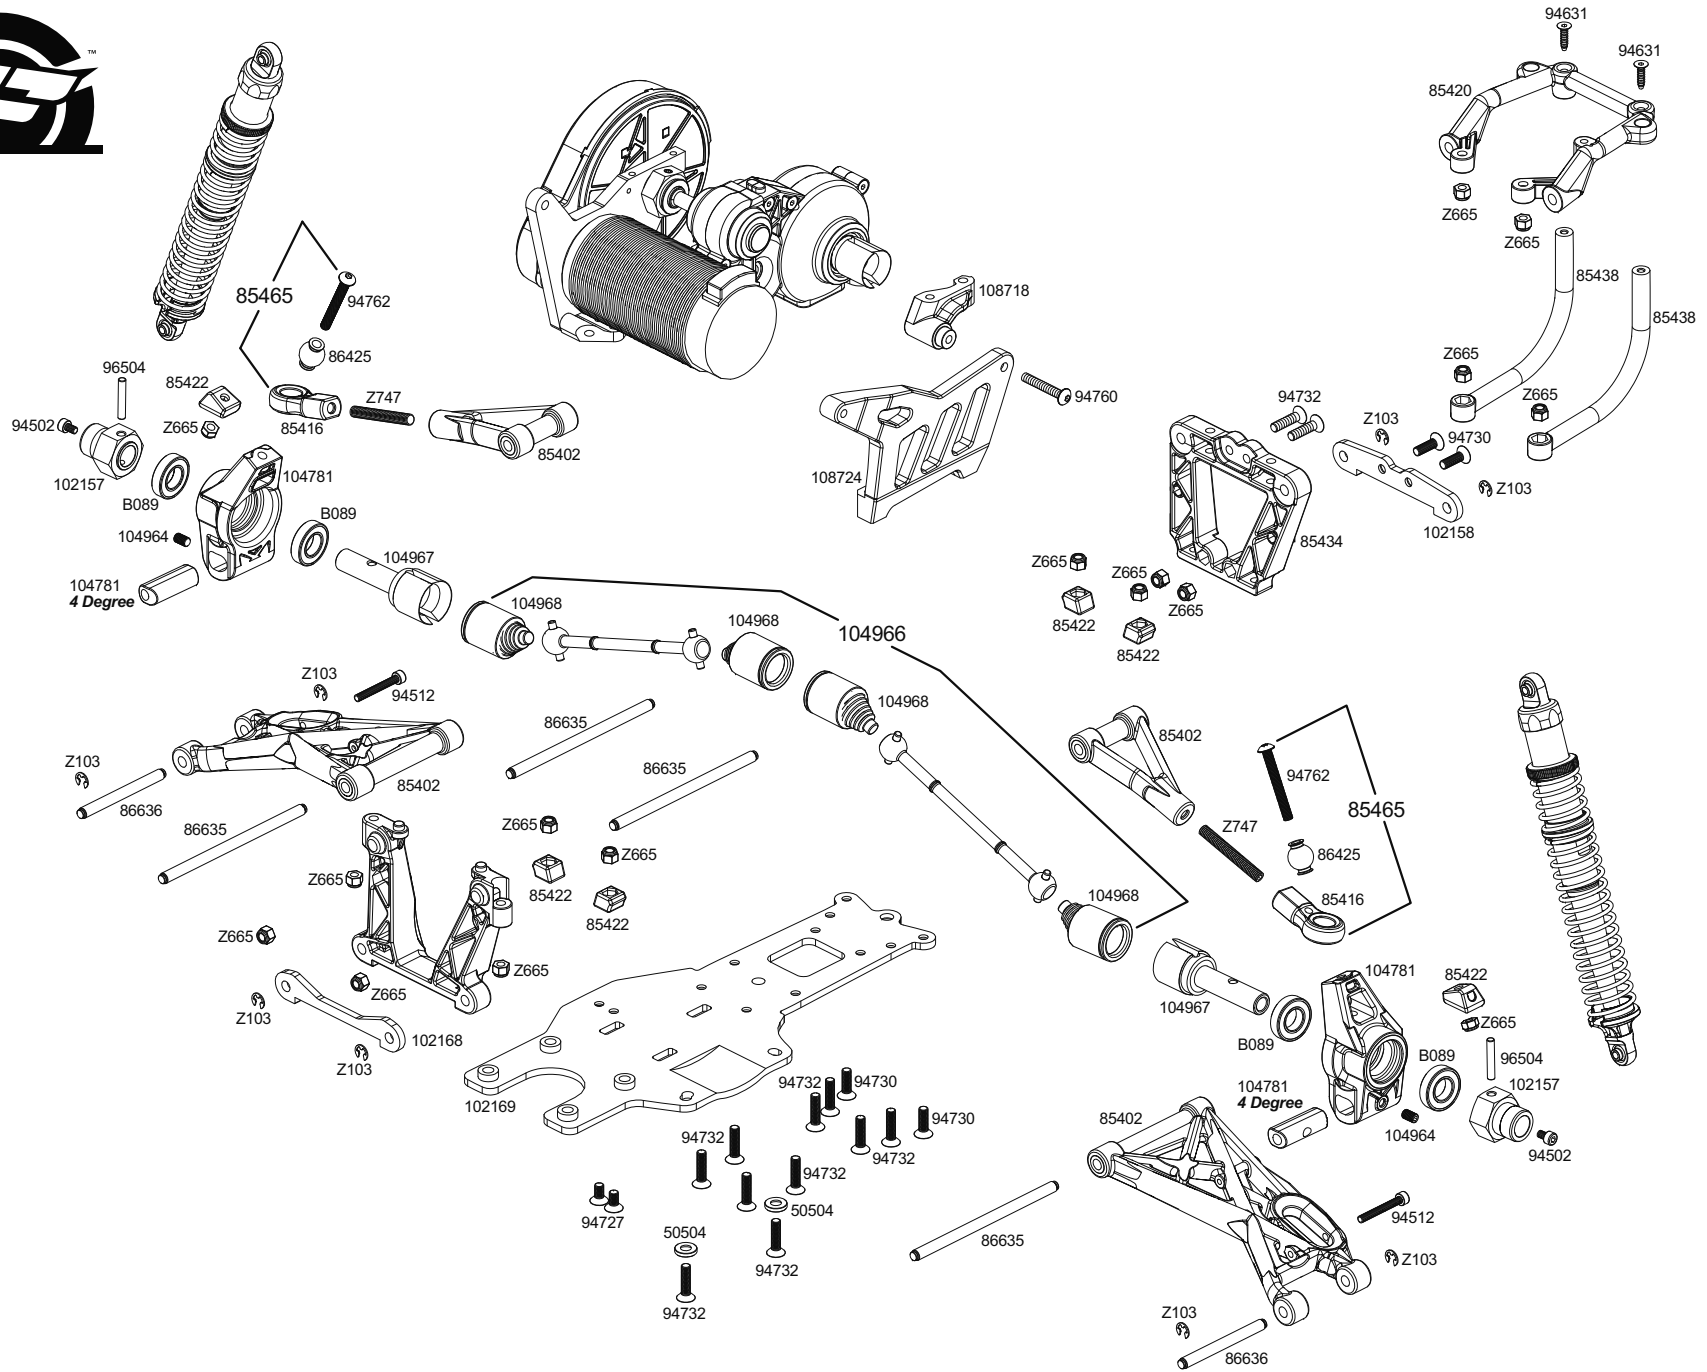

Parts List

| Parts # | Description | Parts # | Description |
|---------|--|---------|--|
| 15411 | AIR FILTER SET | 94529 | FLAT HEAD SCREW M4x10mm (HEX SOCKET) |
| 15415 | O-RING (50x2.0mm/BLACK) | 94556 | BUTTON HEAD SCREW M4x16mm (HEX SOCKET) |
| 15416 | AIR FILTER FORM ELEMENT SET (for #15411) | 94631 | TAPPING FLAT HEAD SCREW M4x15mm (HEX SOCKET) |
| 15448 | HIGH RESPONSE CLUTCH SHOE/SPRING SET (8000RPM/RED) | 94632 | TP, FLAT HEAD SCREW M4x18mm (HEX SOCKET) |
| 15449 | CLUTCH SPRING (8000RPM/Red) | 94707 | CAP HEAD SCREW M5x20mm |
| 3221 | SUPER STAR WHEEL BLACK (120x60mm) | 94710 | CAP HEAD SCREW M5x30mm |
| 3226 | SUPER STAR WHEEL BLACK (120x75mm) | 94711 | CAP HEAD SCREW M5x35mm |
| 3270 | HEAVY DUTY WHEEL BEAD LOCK RINGS (WHITE/2pcs) | 94727 | FLAT HEAD SCREW M5x10Mm (Hex Socket/6Pcs) |
| 4812 | MOLDED INNER FOAM MS (170x80mm) | 94730 | FLAT HEAD SCREW M5x16mm (HEX SOCKET) |
| 4831 | DIRT BUSTER RIB TIRE M COMPOUND (170x60mm) | 94732 | FLAT HEAD SCREW M5x20mm (HEX SOCKET) |
| 4834 | DIRT BUSTER BLOCK TIRE S COMPOUND (170x80mm) | 94735 | FLAT HEAD SCREW M5x30mm (HEX SOCKET) |
| 50504 | CONCAVE WASHER 5mm | 94737 | FLAT HEAD SCREW M5x40mm (HEX SOCKET) |
| 6163 | SERVO TAPE 20x100mm | 94754 | BUTTON HEAD SCREW M5x12mm (HEX SOCKET) |
| 6203 | BODY CLIP (8mm/BLACK) | 94760 | BUTTON HEAD SCREW M5x30mm (HEX SOCKET) |
| 75071 | O-RING S15 (15x1.5mm/ORANGE) | 94762 | BUTTON HEAD SCREW M5x40mm (HEX SOCKET) |
| 75072 | O-RING P20 (20x2.5mm/BLACK) | 94763 | BUTTON HEAD SCREW M5x45mm (HEX SOCKET) |
| 75077 | O-RING 4x1mm (BLACK) | 94879 | FLAT HEAD SCREW M6x14mm (HEX SOCKET) |
| 75078 | O-RING P10 (BLACK) | 94909 | BUTTON HEAD SCREW M6x25mm (HEX SOCKET) |
| 75079 | O-RING S13 (13x1.5mm/BLACK) | 94910 | BUTTON HEAD SCREW M6x30mm (HEX SOCKET) |
| 75106 | BODY CLIP (6mm/BLACK) | 96501 | PIN 4x18mm |
| 7560 | BAJA 5B BUGGY CLEAR BODY | 96504 | PIN 4x24mm |
| 7562 | BAJA 5B-1 BUGGY CLEAR SIDE BODY (Left/Right) | 98704 | LOCKING WASHER M4 |
| 85400 | FRONT SUSPENSION ARM SET | 98705 | LOCKING WASHER M5 |
| 85402 | REAR SUSPENSION ARM SET | 98706 | LOCKING WASHER M6 |
| 85404 | RADIO BOX SET | 98710 | WASHER 8x12x0.8mm |
| 85408 | FRONT HUB CARRIER SET | 102154 | SHOCK CAP 20x12mm (GUNMETAL/2pcs) |
| 85410 | SHOCK PARTS SET | 102155 | SHOCK ADJUSTER NUT 20mm (GUNMETAL/2pcs) |
| 85413 | SHOCK PISTON SET FOR VVC/HD SHOCK | 102157 | WHEEL HEX HUB 24x27mm (GUNMETAL/2pcs) |
| 85414 | STEERING / SERVO ARM SET | 102158 | REAR LOWER BRACE A 6x70x4mm (GUNMETAL) |
| 85416 | ROD END SET | 102159 | FRONT UPPER BRACE 6x60x4mm (GUNMETAL) |
| 85418 | FRONT BULK HEAD SET | 102160 | REAR UPPER PLATE (GUNMETAL) |
| 85420 | BUMPER SET | 102161 | GEAR PLATE (GUNMETAL) |
| 85422 | NUT HOLDER SET | 102162 | BRAKE HOLDER PLATE (GUNMETAL) |
| 85427 | ALLOY DIFFERENTIAL CASE SET | 102163 | ENGINE MOUNT BRACE (LEFT/GUNMETAL) |
| 85428 | SPUR GEAR HOLDER | 102164 | SPACER SET FOR FUELIE ENGINE (GUNMETAL) |
| 85430 | GEAR BOX SET | 102165 | SERVO SAVER SET (GUNMETAL) |
| 85432 | SPUR GEAR 57T | 102166 | SPACER 5x12x11mm (GUNMETAL) |
| 85434 | REAR BULKHEAD SET | 102167 | FRONT LOWER BRACE 6x60x4mm (GUNMETAL) |
| 85436 | SPUR GEAR MOUNT SET | 102168 | REAR LOWER BRACE B 6x70x4mm (GUNMETAL) |
| 85438 | REAR SHOCK TOWER SET | 102169 | REAR CHASSIS PLATE (GUNMETAL) |
| 85439 | ROLL BAR SET (LONG) | 102170 | FRONT UPPER PLATE (GUNMETAL) |
| 85440 | CENTER ROLL BAR SET | 102171 | BRAKE DISK FIN PLATE (GUNMETAL) |
| 85442 | GUARD DEFLECTOR SET | 102172 | REAR BRACE (GUNMETAL) |
| 85443 | UNDER GUARD | 102173 | ENGINE MOUNT BRACE (RIGHT/GUNMETAL) |
| 85444 | AIR FILTER SLEEVE SET (for #15411) | 102174 | SPACER SET FOR CLUTCH BELL HOLDER (GUNMETAL) |
| 85445 | GEAR COVER | 102214 | JOINT 7x82mm (GUNMETAL/2pcs) |
| 85446 | FUEL TANK SET | 102216 | WHEEL NUT 24mm (GUNMETAL/4pcs) |
| 85452 | WING SET (BLACK) | 104781 | REAR HUB CARRIER |
| 85459 | BALL PRESS TOOL 14mm | 104964 | SET SCREW M5x8mm (4pcs) |
| 85460 | STEERING WIPER ARM SET | 104965 | SUPER HEAVY DUTY DIFF SHAFT 25x48mm (2pcs) |
| 85461 | SERVO ARM SET | 104966 | SUPER HEAVY DUTY DRIVE SHAFT 18x116mm (2pcs) |
| 85462 | THROTTLE LINKAGE SET | 104967 | SUPER HEAVY DUTY DRIVE AXLE 25x70mm (2pcs) |
| 85463 | STEERING TURNBUCKLE SET | 104968 | AXLE BOOT 25x47mm (4pcs) |
| 85464 | UPPER ARM BALL END (A) | 105612 | 24mm HD FRONT HEX HUB (GUNMETAL/2pcs) |
| 85465 | UPPER ARM BALL END (B) | 105613 | HD FRONT HUB NUT (2pcs) |
| 85467 | STEERING LINKAGE SET | 108709 | Button Head Screw M6x18Mm (Hex Socket) (6Pcs) |
| 85469 | FRONT SHOCK MOUNTING SET | 108716 | BAJA 5B-1F BUGGY CLEAR BODY |
| 86401 | TURNBUCKLE 6x92mm (ALUMINUM) | 108717 | Gear Cover Mount |
| 86405 | BALL 6.8x7mm | 108718 | Esc And Side Brace Mount |
| 86407 | BALL 6.8x16mm | 108719 | Battery Box Set |
| 86411 | BALL 10x25mm | 108720 | Battery Box Latch/Mount Set |
| 86412 | BALL 10x34mm | 108721 | Drive Gear Shaft |
| 86417 | BALL 10x12mm | 108722 | Aluminum Collar 6x13.5X6 (2Pcs) |
| 86425 | BALL 14x17mm | 108723 | Motor Mount Set (Black) |
| 86432 | SHOCK BODY 20x86mm | 108724 | Chassis Brace (Black) |
| 86433 | SHOCK BODY 20x96mm | 108725 | Rear Upper Plate (Black) |
| 86442 | SHOCK BOOTS 20x70mm | 108726 | Rear Brace (Black) |
| 86443 | SHOCK BOOTS 20x80mm | 108727 | Heavy-Duty Pinion Gear 14T (8Mm Bore, Mod 1.5Mm) |
| 86448 | SHOCK SHAFT 6x105mm | 108733 | Baja 5B Flux Battery Box Foam Set |
| 86449 | SHOCK SHAFT 6x115mm | 109068 | Flat Head Screw M5x35Mm (Hex Socket/6Pcs) |
| 86478 | DIFF CASE GASKET | 109070 | Button Head Screw M5x16Mm (Hex Socket/6Pcs) |
| 86480 | DIFF GEAR 48TOOTH | 109919 | Flat Head Screw M6x12Mm (Hex Socket/6Pcs) |
| 86484 | DIFF GEAR 30TOOTH | 110545 | WHEEL BEAD LOCK RINGS (WHITE/FOR 2 WHEELS) |
| 86486 | DRIVE GEAR 20TOOTH | 160388 | 1000CST PRO-SERIES SILICONE DIFF OIL (60cc) |
| 86490 | CLUTCH BELL | 160393 | PRO-SERIES HEAVY DUTY GREASE (10g) |
| 86493 | PINION GEAR 17TOOTH | B021 | BALL BEARING 5x10x4mm |
| 86601 | BRAKE CAM | B030 | BALL BEARING 10x15x4mm |
| 86607 | FLANGED COLLAR 4x6x7mm | B075 | FLANGED METAL BUSHING 6x10x3mm |
| 86615 | DISC BRAKE HUB 24x16mm | B080 | METAL BUSHING 10x15x4mm |
| 86616 | SPACER 12x16x4mm (PURPLE) | B089 | BALL BEARING 12x24x6mm |
| 86617 | SWAY BAR BALL 6.8x22mm | B092 | BALL BEARING 17x30x7mm |
| 86618 | SWAY BAR SET | B094 | BALL BEARING 20x32x7mm |
| 86629 | STEERING CRANK SHAFT 5x53mm | Z082 | FLAT HEAD SCREW M3x8mm (HEX SOCKET) |
| 86630 | DRIVE GEAR SHAFT 12x124mm | Z084 | FLAT HEAD SCREW M3x12mm (HEX SOCKET) |
| 86632 | SCREW SHAFT M5x3x22mm | Z087 | FLAT HEAD SCREW M3x20mm (HEX SOCKET) |
| 86633 | SHAFT 6x80mm | Z103 | E CLIP E-4HD |
| 86634 | SHAFT 6x94mm | Z106 | E CLIP E-7HD |
| 86635 | SHAFT 6x108mm | Z141 | BAJA SHOCK OIL 5w (100cc) |
| 86636 | SHAFT 6x63mm | Z147 | BAJA SHOCK OIL 40w (100cc) |
| 86653 | RUBBER BUSHING 6x9x10mm | Z149 | ANTENNA PIPE SET 400mm |
| 86664 | RUBBER CAP 6x5mm | Z216 | BUTTON HEAD SCREW M3x15mm (HEX SOCKET) |
| 86666 | DAMPER BUSHING | Z224 | WASHER M3x8mm |
| 86675 | STOP COLLAR 2.3mm | Z277 | C CLIP 10.5mm |
| 86676 | DIFF SCREW CAP M4 5x6mm | Z303 | CAP HEAD SCREW M3x42mm (BLACK) |
| 86757 | SHOCK SPRING 23x135x2.2mm 13COILS (BLACK) | Z340 | WHEEL SCREW (HEX SOCKET) |
| 86762 | SHOCK SPRING 23x155x2.4mm 17.5COILS (BLACK) | Z362 | BUTTON HEAD SCREW M3x35mm (HEX SOCKET) |
| 86927 | O-RING P6 (6x2mm/CLEAR) | Z422 | CAP HEAD SCREW M2.6x10mm (12pcs) |
| 87280 | ALUMINUM STEERING ARM FOR HPI SFL SERIES SERVO | Z489 | TP, FLANGED SCREW M2.6x10mm (HEX SOCKET) |
| 87424 | BRAKE DISK ROTOR | Z562 | TP, FLANGED SCREW M3x10mm (HEX SOCKET) |
| 87430 | ROOF PLATE | Z655 | NUT M5 |
| 87437 | DISK BRAKE SHIM 0.4mm | Z663 | LOCK NUT M3 |
| 87456 | BRAKE PAD SET | Z664 | LOCK NUT M4 |
| 87460 | RUBBER CAP SET FOR RADIO BOX | Z665 | LOCK NUT M5 |
| 87469 | FUEL TANK CAP | Z682 | FLANGED NYLON NUT M5 (CLOCKWISE/BLACK) |
| 87470 | FUEL LINE SET | Z684 | FLANGED LOCK NUT M4 |
| 87474 | DIFF WASHER SET (for #85427 ALLOY DIFF CASE SET) | Z700 | SET SCREW M3x3mm |
| 87477 | MAIN CHASSIS (GUNMETAL) | Z704 | SET SCREW M3x8mm |
| 87551 | REAR SHOCK MOUNT PLATE A (GUNMETAL+12mm) | Z721 | SET SCREW M4x4mm |
| 87565 | VVC/HD SHOCK BOTTOM CAP SET | Z726 | SET SCREW M4x12mm |
| 87566 | VVC/HD SHOCK MAINTENANCE SET | Z740 | SET SCREW M5x4mm |
| 87567 | BEVEL GEAR SET (for #85427 ALLOY DIFF CASE SET) | Z747 | SET SCREW M6x45mm |
| 94453 | FLANGED CAP HEAD SCREW M3x8mm (6pcs) | Z823 | WASHER 4x8x1.2mm |
| 94502 | CAP HEAD SCREW M4x6mm | Z956 | WHEEL WRENCH (24mm) |
| 94505 | CAP HEAD SCREW M4x12Mm (10Pcs) | Z957 | MULTI TOOL |
| 94506 | CAP HEAD SCREW M4x15mm | Z970 | BEARING PRESS TOOL 12x24mm |
| 94510 | CAP HEAD SCREW M4x25mm | | |
| 94512 | CAP HEAD SCREW M4x30mm | | |
| 94520 | CAP HEAD SCREW M4x50mm | | |