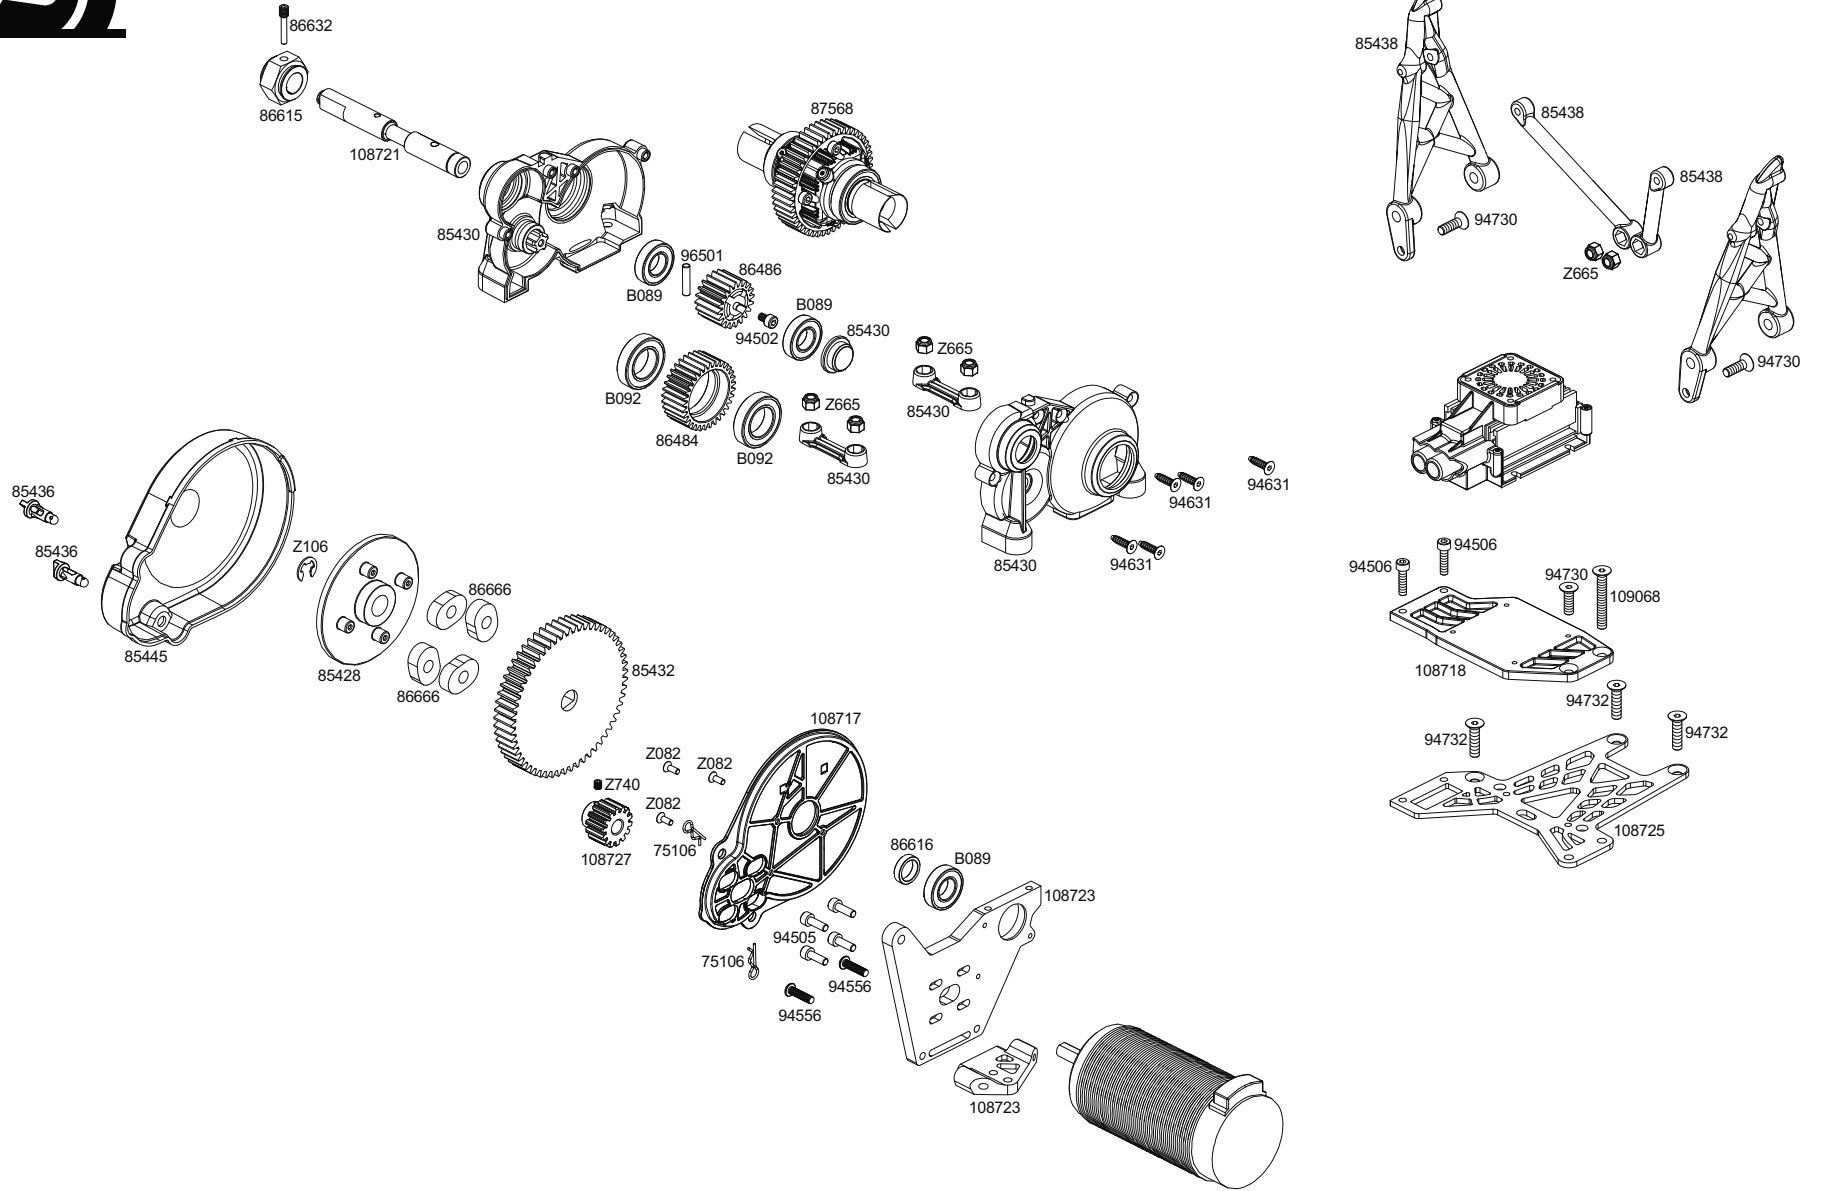

Parts List

| Parts # | Description | Parts # | Description |
|---------|--|---------|--|
| 15411 | AIR FILTER SET | 94529 | FLAT HEAD SCREW M4x10mm (HEX SOCKET) |
| 15415 | O-RING (50x2.0mm/BLACK) | 94556 | BUTTON HEAD SCREW M4x16mm (HEX SOCKET) |
| 15416 | AIR FILTER FORM ELEMENT SET (for #15411) | 94631 | TAPPING FLAT HEAD SCREW M4x15mm (HEX SOCKET) |
| 15448 | HIGH RESPONSE CLUTCH SHOE/SPRING SET (8000RPM/RED) | 94632 | TP, FLAT HEAD SCREW M4x18mm (HEX SOCKET) |
| 15449 | CLUTCH SPRING (8000RPM/Red) | 94707 | CAP HEAD SCREW M5x20mm |
| 3221 | SUPER STAR WHEEL BLACK (120x60mm) | 94710 | CAP HEAD SCREW M5x30mm |
| 3226 | SUPER STAR WHEEL BLACK (120x75mm) | 94711 | CAP HEAD SCREW M5x35mm |
| 3270 | HEAVY DUTY WHEEL BEAD LOCK RINGS (WHITE/2pcs) | 94727 | FLAT HEAD SCREW M5x10Mm (Hex Socket/6Pcs) |
| 4812 | MOLDED INNER FOAM MS (170x80mm) | 94730 | FLAT HEAD SCREW M5x16mm (HEX SOCKET) |
| 4831 | DIRT BUSTER RIB TIRE M COMPOUND (170x60mm) | 94732 | FLAT HEAD SCREW M5x20mm (HEX SOCKET) |
| 4834 | DIRT BUSTER BLOCK TIRE S COMPOUND (170x80mm) | 94735 | FLAT HEAD SCREW M5x30mm (HEX SOCKET) |
| 50504 | CONCAVE WASHER 5mm | 94737 | FLAT HEAD SCREW M5x40mm (HEX SOCKET) |
| 6163 | SERVO TAPE 20x100mm | 94754 | BUTTON HEAD SCREW M5x12mm (HEX SOCKET) |
| 6203 | BODY CLIP (8mm/BLACK) | 94760 | BUTTON HEAD SCREW M5x30mm (HEX SOCKET) |
| 75071 | O-RING S15 (15x1.5mm/ORANGE) | 94762 | BUTTON HEAD SCREW M5x40mm (HEX SOCKET) |
| 75072 | O-RING P20 (20x2.5mm/BLACK) | 94763 | BUTTON HEAD SCREW M5x45mm (HEX SOCKET) |
| 75077 | O-RING 4x1mm (BLACK) | 94879 | FLAT HEAD SCREW M6x14mm (HEX SOCKET) |
| 75078 | O-RING P10 (BLACK) | 94909 | BUTTON HEAD SCREW M6x25mm (HEX SOCKET) |
| 75079 | O-RING S13 (13x1.5mm/BLACK) | 94910 | BUTTON HEAD SCREW M6x30mm (HEX SOCKET) |
| 75106 | BODY CLIP (6mm/BLACK) | 96501 | PIN 4x18mm |
| 7560 | BAJA 5B BUGGY CLEAR BODY | 96504 | PIN 4x24mm |
| 7562 | BAJA 5B-1 BUGGY CLEAR SIDE BODY (Left/Right) | 98704 | LOCKING WASHER M4 |
| 85400 | FRONT SUSPENSION ARM SET | 98705 | LOCKING WASHER M5 |
| 85402 | REAR SUSPENSION ARM SET | 98706 | LOCKING WASHER M6 |
| 85404 | RADIO BOX SET | 98710 | WASHER 8x12x0.8mm |
| 85408 | FRONT HUB CARRIER SET | 102154 | SHOCK CAP 20x12mm (GUNMETAL/2pcs) |
| 85410 | SHOCK PARTS SET | 102155 | SHOCK ADJUSTER NUT 20mm (GUNMETAL/2pcs) |
| 85413 | SHOCK PISTON SET FOR VVC/HD SHOCK | 102157 | WHEEL HEX HUB 24x27mm (GUNMETAL/2pcs) |
| 85414 | STEERING / SERVO ARM SET | 102158 | REAR LOWER BRACE A 6x70x4mm (GUNMETAL) |
| 85416 | ROD END SET | 102159 | FRONT UPPER BRACE 6x60x4mm (GUNMETAL) |
| 85418 | FRONT BULK HEAD SET | 102160 | REAR UPPER PLATE (GUNMETAL) |
| 85420 | BUMPER SET | 102161 | GEAR PLATE (GUNMETAL) |
| 85422 | NUT HOLDER SET | 102162 | BRAKE HOLDER PLATE (GUNMETAL) |
| 85427 | ALLOY DIFFERENTIAL CASE SET | 102163 | ENGINE MOUNT BRACE (LEFT/GUNMETAL) |
| 85428 | SPUR GEAR HOLDER | 102164 | SPACER SET FOR FUELIE ENGINE (GUNMETAL) |
| 85430 | GEAR BOX SET | 102165 | SERVO SAVER SET (GUNMETAL) |
| 85432 | SPUR GEAR 57T | 102166 | SPACER 5x12x11mm (GUNMETAL) |
| 85434 | REAR BULKHEAD SET | 102167 | FRONT LOWER BRACE 6x60x4mm (GUNMETAL) |
| 85436 | SPUR GEAR MOUNT SET | 102168 | REAR LOWER BRACE B 6x70x4mm (GUNMETAL) |
| 85438 | REAR SHOCK TOWER SET | 102169 | REAR CHASSIS PLATE (GUNMETAL) |
| 85439 | ROLL BAR SET (LONG) | 102170 | FRONT UPPER PLATE (GUNMETAL) |
| 85440 | CENTER ROLL BAR SET | 102171 | BRAKE DISK FIN PLATE (GUNMETAL) |
| 85442 | GUARD DEFLECTOR SET | 102172 | REAR BRACE (GUNMETAL) |
| 85443 | UNDER GUARD | 102173 | ENGINE MOUNT BRACE (RIGHT/GUNMETAL) |
| 85444 | AIR FILTER SLEEVE SET (for #15411) | 102174 | SPACER SET FOR CLUTCH BELL HOLDER (GUNMETAL) |
| 85445 | GEAR COVER | 102214 | JOINT 7x82mm (GUNMETAL/2pcs) |
| 85446 | FUEL TANK SET | 102216 | WHEEL NUT 24mm (GUNMETAL/4pcs) |
| 85452 | WING SET (BLACK) | 104781 | REAR HUB CARRIER |
| 85459 | BALL PRESS TOOL 14mm | 104964 | SET SCREW M5x8mm (4pcs) |
| 85460 | STEERING WIPER ARM SET | 104965 | SUPER HEAVY DUTY DIFF SHAFT 25x48mm (2pcs) |
| 85461 | SERVO ARM SET | 104966 | SUPER HEAVY DUTY DRIVE SHAFT 18x116mm (2pcs) |
| 85462 | THROTTLE LINKAGE SET | 104967 | SUPER HEAVY DUTY DRIVE AXLE 25x70mm (2pcs) |
| 85463 | STEERING TURNBUCKLE SET | 104968 | AXLE BOOT 25x47mm (4pcs) |
| 85464 | UPPER ARM BALL END (A) | 105612 | 24mm HD FRONT HEX HUB (GUNMETAL/2pcs) |
| 85465 | UPPER ARM BALL END (B) | 105613 | HD FRONT HUB NUT (2pcs) |
| 85467 | STEERING LINKAGE SET | 108709 | Button Head Screw M6x18Mm (Hex Socket) (6Pcs) |
| 85469 | FRONT SHOCK MOUNTING SET | 108716 | BAJA 5B-1F BUGGY CLEAR BODY |
| 86401 | TURNBUCKLE 6x92mm (ALUMINUM) | 108717 | Gear Cover Mount |
| 86405 | BALL 6.8x7mm | 108718 | Esc And Side Brace Mount |
| 86407 | BALL 6.8x16mm | 108719 | Battery Box Set |
| 86411 | BALL 10x25mm | 108720 | Battery Box Latch/Mount Set |
| 86412 | BALL 10x34mm | 108721 | Drive Gear Shaft |
| 86417 | BALL 10x12mm | 108722 | Aluminum Collar 6x13.5X6 (2Pcs) |
| 86425 | BALL 14x17mm | 108723 | Motor Mount Set (Black) |
| 86432 | SHOCK BODY 20x86mm | 108724 | Chassis Brace (Black) |
| 86433 | SHOCK BODY 20x96mm | 108725 | Rear Upper Plate (Black) |
| 86442 | SHOCK BOOTS 20x70mm | 108726 | Rear Brace (Black) |
| 86443 | SHOCK BOOTS 20x80mm | 108727 | Heavy-Duty Pinion Gear 14T (8Mm Bore, Mod 1.5Mm) |
| 86448 | SHOCK SHAFT 6x105mm | 108733 | Baja 5B Flux Battery Box Foam Set |
| 86449 | SHOCK SHAFT 6x115mm | 109068 | Flat Head Screw M5x35Mm (Hex Socket/6Pcs) |
| 86478 | DIFF CASE GASKET | 109070 | Button Head Screw M5x16Mm (Hex Socket/6Pcs) |
| 86480 | DIFF GEAR 48TOOTH | 109919 | Flat Head Screw M6x12Mm (Hex Socket/6Pcs) |
| 86484 | DIFF GEAR 30TOOTH | 110545 | WHEEL BEAD LOCK RINGS (WHITE/FOR 2 WHEELS) |
| 86486 | DRIVE GEAR 20TOOTH | 160388 | 1000CST PRO-SERIES SILICONE DIFF OIL (60cc) |
| 86490 | CLUTCH BELL | 160393 | PRO-SERIES HEAVY DUTY GREASE (10g) |
| 86493 | PINION GEAR 17TOOTH | B021 | BALL BEARING 5x10x4mm |
| 86601 | BRAKE CAM | B030 | BALL BEARING 10x15x4mm |
| 86607 | FLANGED COLLAR 4x6x7mm | B075 | FLANGED METAL BUSHING 6x10x3mm |
| 86615 | DISC BRAKE HUB 24x16mm | B080 | METAL BUSHING 10x15x4mm |
| 86616 | SPACER 12x16x4mm (PURPLE) | B089 | BALL BEARING 12x24x6mm |
| 86617 | SWAY BAR BALL 6.8x22mm | B092 | BALL BEARING 17x30x7mm |
| 86618 | SWAY BAR SET | B094 | BALL BEARING 20x32x7mm |
| 86629 | STEERING CRANK SHAFT 5x53mm | Z082 | FLAT HEAD SCREW M3x8mm (HEX SOCKET) |
| 86630 | DRIVE GEAR SHAFT 12x124mm | Z084 | FLAT HEAD SCREW M3x12mm (HEX SOCKET) |
| 86632 | SCREW SHAFT M5x3x22mm | Z087 | FLAT HEAD SCREW M3x20mm (HEX SOCKET) |
| 86633 | SHAFT 6x80mm | Z103 | E CLIP E-4HD |
| 86634 | SHAFT 6x94mm | Z106 | E CLIP E-7HD |
| 86635 | SHAFT 6x108mm | Z141 | BAJA SHOCK OIL 5w (100cc) |
| 86636 | SHAFT 6x63mm | Z147 | BAJA SHOCK OIL 40w (100cc) |
| 86653 | RUBBER BUSHING 6x9x10mm | Z149 | ANTENNA PIPE SET 400mm |
| 86664 | RUBBER CAP 6x5mm | Z216 | BUTTON HEAD SCREW M3x15mm (HEX SOCKET) |
| 86666 | DAMPER BUSHING | Z224 | WASHER M3x8mm |
| 86675 | STOP COLLAR 2.3mm | Z277 | C CLIP 10.5mm |
| 86676 | DIFF SCREW CAP M4 5x6mm | Z303 | CAP HEAD SCREW M3x42mm (BLACK) |
| 86757 | SHOCK SPRING 23x135x2.2mm 13COILS (BLACK) | Z340 | WHEEL SCREW (HEX SOCKET) |
| 86762 | SHOCK SPRING 23x155x2.4mm 17.5COILS (BLACK) | Z362 | BUTTON HEAD SCREW M3x35mm (HEX SOCKET) |
| 86927 | O-RING P6 (6x2mm/CLEAR) | Z422 | CAP HEAD SCREW M2.6x10mm (12pcs) |
| 87280 | ALUMINUM STEERING ARM FOR HPI SFL SERIES SERVO | Z489 | TP, FLANGED SCREW M2.6x10mm (HEX SOCKET) |
| 87424 | BRAKE DISK ROTOR | Z562 | TP, FLANGED SCREW M3x10mm (HEX SOCKET) |
| 87430 | ROOF PLATE | Z655 | NUT M5 |
| 87437 | DISK BRAKE SHIM 0.4mm | Z663 | LOCK NUT M3 |
| 87456 | BRAKE PAD SET | Z664 | LOCK NUT M4 |
| 87460 | RUBBER CAP SET FOR RADIO BOX | Z665 | LOCK NUT M5 |
| 87469 | FUEL TANK CAP | Z682 | FLANGED NYLON NUT M5 (CLOCKWISE/BLACK) |
| 87470 | FUEL LINE SET | Z684 | FLANGED LOCK NUT M4 |
| 87474 | DIFF WASHER SET (for #85427 ALLOY DIFF CASE SET) | Z700 | SET SCREW M3x3mm |
| 87477 | MAIN CHASSIS (GUNMETAL) | Z704 | SET SCREW M3x8mm |
| 87551 | REAR SHOCK MOUNT PLATE A (GUNMETAL+12mm) | Z721 | SET SCREW M4x4mm |
| 87565 | VVC/HD SHOCK BOTTOM CAP SET | Z726 | SET SCREW M4x12mm |
| 87566 | VVC/HD SHOCK MAINTENANCE SET | Z740 | SET SCREW M5x4mm |
| 87567 | BEVEL GEAR SET (for #85427 ALLOY DIFF CASE SET) | Z747 | SET SCREW M6x45mm |
| 94453 | FLANGED CAP HEAD SCREW M3x8mm (6pcs) | Z823 | WASHER 4x8x1.2mm |
| 94502 | CAP HEAD SCREW M4x6mm | Z956 | WHEEL WRENCH (24mm) |
| 94505 | CAP HEAD SCREW M4x12Mm (10Pcs) | Z957 | MULTI TOOL |
| 94506 | CAP HEAD SCREW M4x15mm | Z970 | BEARING PRESS TOOL 12x24mm |
| 94510 | CAP HEAD SCREW M4x25mm | | |
| 94512 | CAP HEAD SCREW M4x30mm | | |
| 94520 | CAP HEAD SCREW M4x50mm | | |