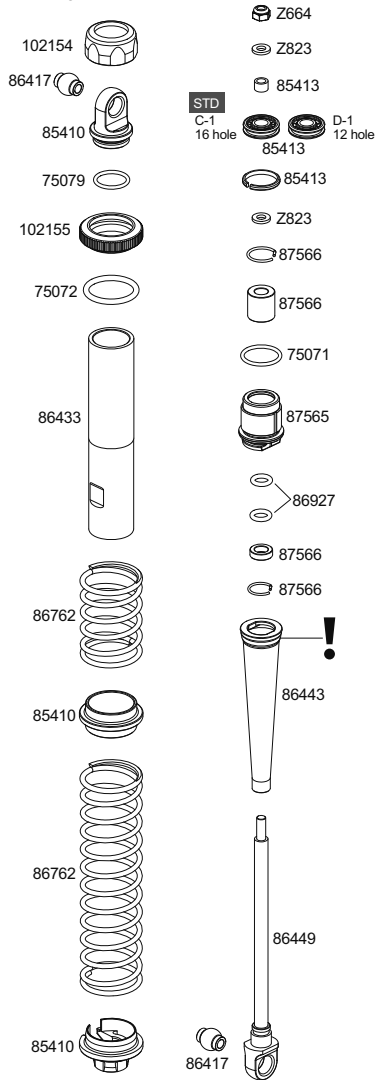

VVC/HD SHOCK (137-207mm/2pcs/6mm)
VVC/HD DAEMPFER (137-207mm/2ST/6mm/BAJA SS)
ENS. AMORTISS. VVC/HD (137-207mm/2 p./6mm)
VVC/HD ショックセット(137-207mm/2pcs/6mm)

Z141

5W

Do not use silicone shock oil in the Baja 5B SHOCKS.

Verwenden Sie kein Silikon Dämpferöl in den Baja 5B Dämpfern.

N'utilisez pas d'huile amortisseur silicone dans les amortisseurs de la BAJA 5B.

BAJA 5Bのショックには専用VHショックオイルを使用してください。