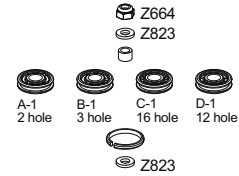

85413
SHOCK PISTON SET FOR VVC/HD SHOCK
KOLBENPLATTEN SET VVC/HD DAEMPFER (BAJA SS)
PISTON AMORTISSEUR POUR AM. VVC/HD
VVC/HD ショック用ピストンセット