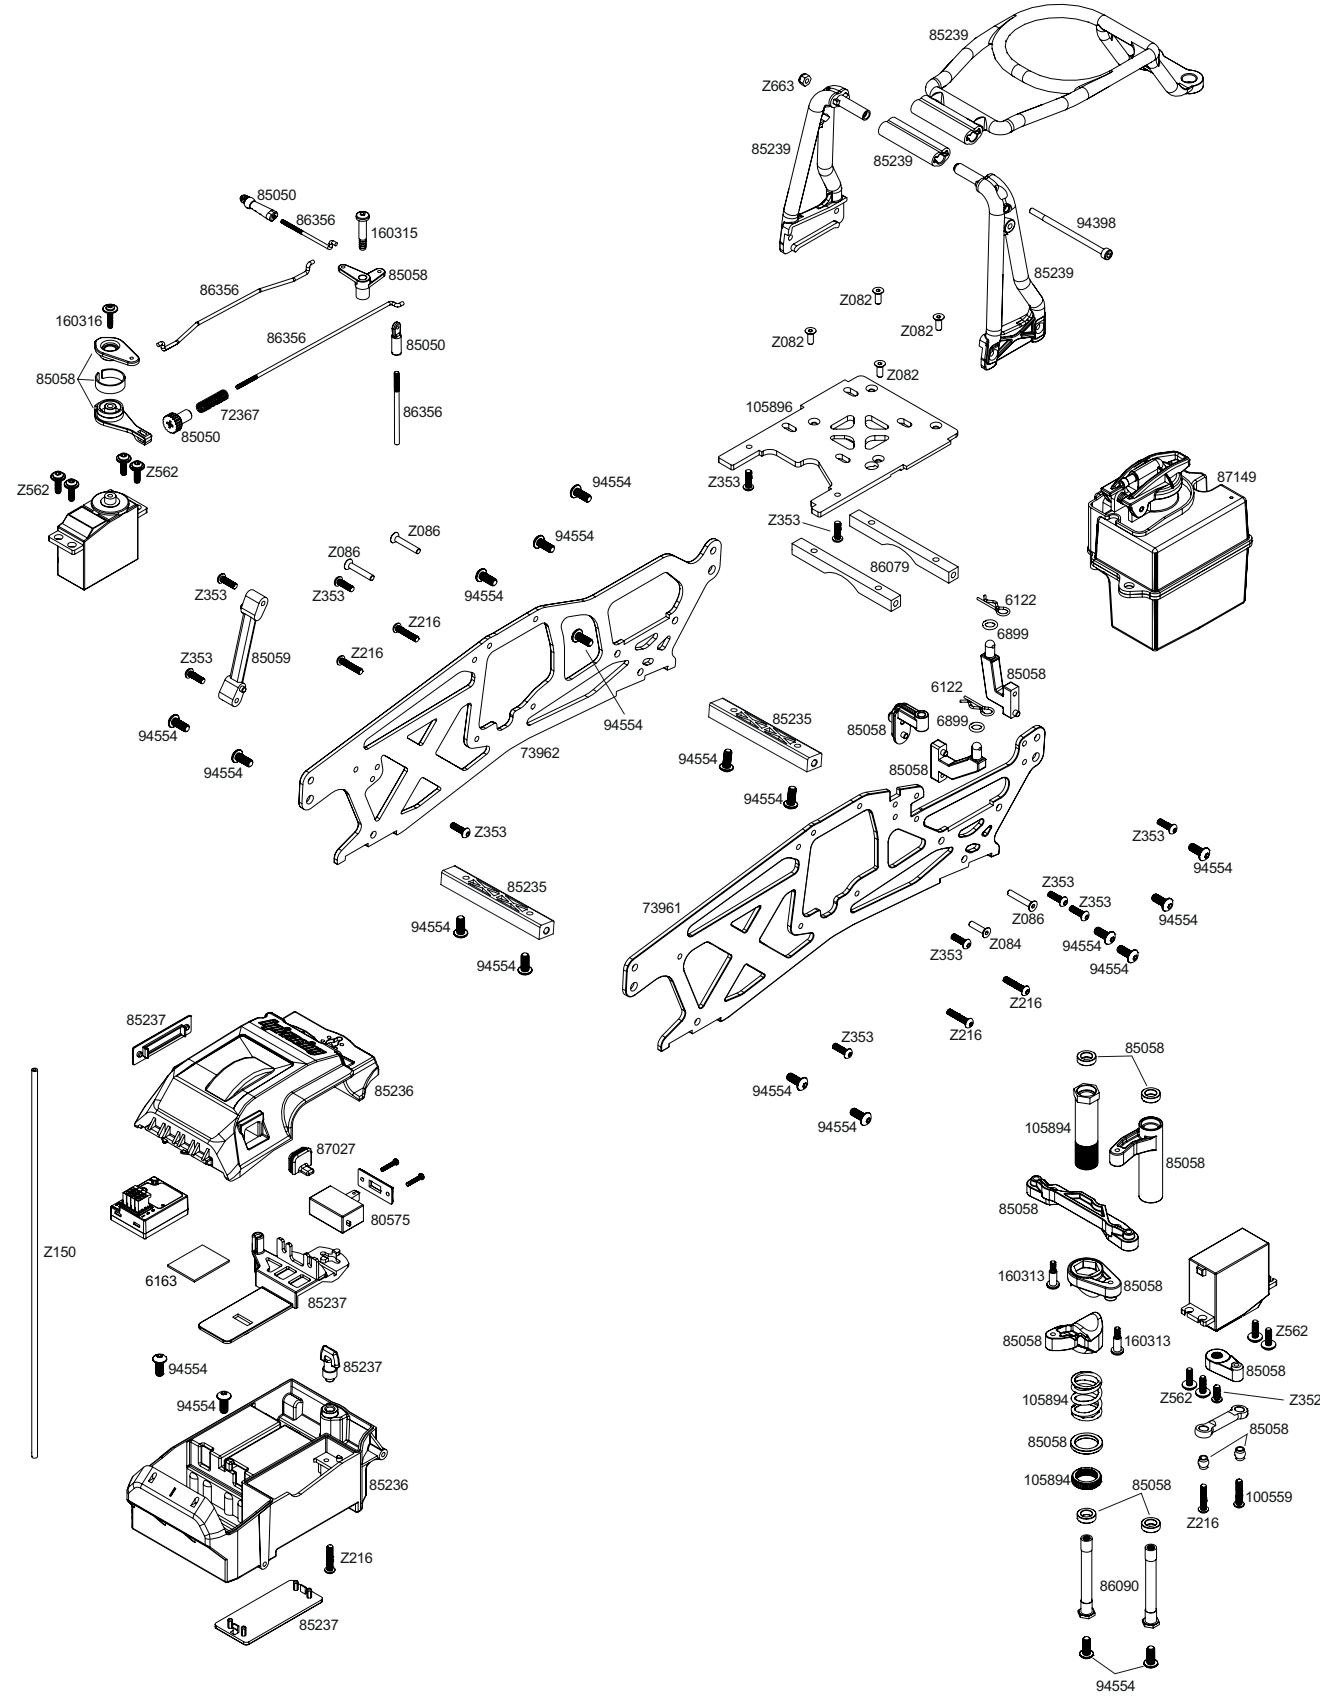

Chassis Assembly
Chassis

Montage du châssis
シャーシ展開図

Transmission Assembly
Zusammenbau des Antriebs

Montage de la transmission
駆動系展開図

En Parts List

Parts #	Description	Parts #	Description
1504	Glow Plug Cold R5	94554	Button Head Screw M4x10mm (Hex Socket/10pcs)
6122	Body Pin (6mm/Medium/20pcs)	94556	Button Head Screw M4x16mm (Hex Socket/10pcs)
6163	Servo Tape 20x100mm (10pcs)	100559	Button Head Screw M3x14mm (Hex Socket/10pcs)
6203	Body Pin (8mm/Black/Large/20pcs)	100948	Shock Body Set (113-157mm)
6561	Spring 18x20x1.7x5 (Black/2pcs)	100949	Shock Parts Set
6811	O-Ring 6x9.5x1.9mm (Black/8pcs)	100950	Shock Shaft 3.5x90mm (4pcs)
6899	O-Ring 5x8x1.5mm (6pcs)	100961	Shock Cap Set
67492	17mm Wheel Nut (Black/4pcs)	102365	Big Bore Sport Shock Set (Assembled/Savage)
68186	HD Fuel Tube	105551	Sintered Bulletproof Diff Bevel Gear 29T/9T Set
72130	Stainless Steel Slipper Plate	105891	Upper Arm Brace 4x54x3mm (Orange/2pcs)
72131	Slipper Clutch Pad (2pcs)	105892	Bulkhead Lower Plate 2.5mm (Orange)
72367	Brake Spring 4x5x20mm (2pcs)	105893	Lower Arm Brace 4x54x3mm (Orange/2pcs)
73961	Main Chassis 2.5mm (Savage X/Gray/Left)	105894	Steering Post 12x47mm (Orange)
73962	Main Chassis 2.5mm (Savage X/Gray/Right)	105895	Shaped Exhaust Gasket (Black/2pcs)
75075	Silicone O-Ring S4 (3.5x2mm/12pcs)	105896	Engine Plate 2.5mm (7075/Orange)
75080	O-Ring 7x11x2.0mm (Black/8pcs)	107828	Pullstart 14mm Hex (G/F Series)
76914	Transmission Gear 44 Tooth (1M/2 Speed)	107829	One Way Bearing 14mm Hex For Pullstart/Rotostart
76924	Transmission Gear 39 Tooth (Savage HD 2 Speed)	107908	Flat Head Screw M4x30mm (Hex Socket/6pcs)
76937	Spur Gear 47 Tooth (1M)	111595	Nitro Star F4.6 V2 Engine With Pullstart
80575	Receiver Switch	120018	HPI SS-20WR Servo (Water-Resistant/6.0V/6.5kg/Plastic Geared)
85048	Upright Set	120019	HPI SS-30MGWR Servo (Water-Resistant/6.0V/8kg/Metal Geared)
85050	Shock Parts/Rod End Set (2 Shocks)	120043	HPI TF-41 2.4GHz Transmitter (3Ch)
85052	Center Gear Box Case	160104	GT-6 Sportcab Painted Truck Body (Grey/Orange)
85058	Steering Crank/Servo Saver Set	160108	GT-6 Body Accessory Set
85231	Shock Spacer Parts Set	160122	Bumper Set
85234	Skid Plate/Body Mount/Shock Tower Set	160136	Super HD Axle 8x11x42mm (2pcs)
85235	Gear Box/Bulkhead Set	160138	17mm Hex Hub Adaptor (Orange/2pcs)
85236	Radio Box Set	160139	Cup Joint 6x13x20mm (2pcs)
85237	Radio Box Parts Set	160140	Savage X 17mm Hex Hub Conversion Set
85238	Suspension Arm Set	160147	Havok Wheel Black (3.8inx71mm/2pcs)
85239	Roll Cage Set	160305	HPI RF-50N Receiver
86056	Dogbone 8x84mm (Black)	160312	Step Screw M3x19mm (Hex Socket/4pcs)
86057	Dogbone 8x78mm (Black)	160313	Step Screw M3x14mm (Hex Socket/4pcs)
86059	Ball 6.8x7.3x3mm (Black/4pcs)	160314	Step Screw M3x20mm (Hex Socket/4pcs)
86060	Engine Mount	160315	Step Screw M4x20mm (Hex Socket/4pcs)
86061	Exhaust Header (Rear Exhaust)	160316	TP. Flanged Screw M2.6x12mm (Hex Socket/6pcs)
86071	Flange Shaft 4x62mm (Black/2pcs)	160317	Cap Head Screw M2x5mm (1.5mm Hex Socket/10pcs)
86073	Shaft 4x78mm (Silver/2pcs)	160355	Tredz Terrahex Tire 160x90/3.8in (2pcs)
86074	Shaft 4x46mm (Silver/2pcs)	160361	Wheel Wrench Extender (17mm)
86076	Pilot Nut 1/4-28x8.5mm (Black)	160362	Cross Wrench Small (Plastic)
86077	Collet 7x6.5mm (Brass/2pcs)	160364	Turnbuckle Wrench
86079	Engine Mount Brace 7x7x74mm (2pcs)	160380	Flat Head Screw M3x25mm (Hex Socket/10pcs)
86081	Gear Shaft 6x12x78mm (Black)	160402	Washer 6x9x2.9mm (2pcs)
86083	Cup Joint 8x19mm (Black/1pc)	A992	Heavy-Duty Clutch Bell 17 Tooth (1M)
86084	Drive Gear 32 Tooth (1M)	B021	Ball Bearing 5x10x4mm (2pcs)
86087	Clutch Gear Holder With One-Way (Silver)	B023	Ball Bearing 6x13x5mm (2pcs)
86088	Idler Shaft 6x8x45mm (Black)	B032	Ball Bearing 10x16x5mm (2pcs)
86089	Drive Shaft 6x70mm (Black)	B072	Metal Bushing 5x11x4mm (6pcs)
86090	Steering Crank Post 6x49mm (Black/2pcs)	B085	Ball Bearing 8x16x5mm (2pcs)
86094	Screw Shaft M4x2.5x12mm (Black/6pcs)	Z082	Flat Head Screw M3x8mm (Hex Socket/10pcs)
86095	Screw Shaft M5x3x18mm (Black/6pcs)	Z084	Flat Head Screw M3x12mm (Hex Socket/10pcs)
86097	Drive Gear 18-23 Tooth (1M)	Z085	Flat Head Screw M3x15mm (Hex Socket/10pcs)
86098	Idler Gear 29 Tooth (1M)	Z086	Flat Head Screw M3x18mm (Hex Socket/10pcs)
86099	Diff Case Washer 0.7mm (6pcs)	Z150	Antenna Pipe Set
86110	Tuned Pipe (Composite Nylon/Savage)	Z216	Button Head Screw M3x15mm (Hex Socket/4pcs)
86112	Aluminum Inner Cone	Z224	Washer M3x8mm (10pcs)
86130	Slipper Clutch Hub (Savage)	Z235	C Clip 20mm (4pcs)
86171	Metal Spacer Set 5x7.5x3mm	Z240	C Clip 8mm (4pcs)
86246	Super Heavy Duty Drive Shaft 11x123mm (2pcs)	Z243	E-Clip E3mm (10pcs)
86248	Super Heavy Duty Diff Shaft 9x11x34mm (2pcs)	Z245	E-Clip E5mm (10pcs)
86271	Flywheel 34mm (3 Pin)	Z260	Pin 2.5x12mm (12 pcs)
86322	Cup Joint 6x19x21mm	Z272	Pin 3.0x17mm (8pcs)
86356	Brake Linkage Set	Z303	Cap Head Screw M3x42mm (Black/6pcs)
86368	Clutch Holder (Savage HD 2 Speed/Assembled/Black)	Z350	Button Head Screw M3x5mm (Hex Socket/10pcs)
86369	Clutch Hub (Savage Heavy Duty 2 Speed)	Z352	Button Head Screw M3x8mm (Hex Socket/10pcs)
86551	Shock Spring 18x80x1.8mm 14.5 Coils (Pink 134gF/mm)	Z353	Button Head Screw M3x10mm (Hex Socket/10pcs)
86803	Joint Post 4x6x74mm	Z356	Button Head Screw M3x18mm (Hex Socket/10pcs)
86827	Alloy Diff Case	Z421	Cap Head Screw M2.6x8mm (12pcs)
86930	Steel Brake Cam / Piston Set (Black)	Z542	Cap Head Screw M3x8mm (12pcs)
87027	Rubber Cap 10x11mm (Black)	Z543	Cap Head Screw M3x10mm (6pcs)
87042	Spring 4.9x8x7mm/Washer 4.3x10x1.0mm (Hex Hole) Set	Z544	Cap Head Screw M3x12mm (6pcs)
87043	Rubber Cap For Gear Box (2pcs)	Z547	Cap Head Screw M3 x 20mm (Black/6pcs)
87052	Silicone Exhaust Coupling 15x25x40mm (Black)	Z562	TP. Flanged Screw M3x10mm (Hex Socket/10pcs)
87054	Exhaust Manifold Spring 4.9x76x0.7mm (2pcs)	Z661	Lock Nut M2.6 (4pcs)
87055	Dual Fiberglass Brake Disk 19x35x2.5mm/Plate Set	Z663	Lock Nut M3 (6pcs)
87058	Rubber Tube 3x8x10mm (Shaped/Black/8pcs)	Z684	Flange Lock Nut M4 (4pcs)
87149	Racing Fuel Tank (160cc/No Primer)	Z685	Washer 2.7x6.7x0.5mm (10pcs)
87151	PTFE Clutch Shoe/Spring Set (3pcs)	Z694	Washer M5x10x0.5mm (10pcs)
87193	4 Bevel Gear Differential Conversion Set (1 Set)	Z695	Washer 4x6x0.3mm (10pcs)
87194	Shaft For 4 Bevel Gear Diff 4x27mm (4pcs)	Z721	Set Screw M4x4mm (4pcs)
87198	Air Cleaner (21+ Size)	Z740	Set Screw M5x4mm Black
87199	Air Cleaner Sleeve Set (For #87198)	Z792	Cap Head Screw M4x8mm (6pcs)
87204	Air Cleaner Foam Element Set (For #87198)	Z877	Washer 8x10x0.2mm (10pcs)
87500	Bladder 16x5mm (Flat Type/4pcs)	Z892	Washer 10x12x0.2mm (10pcs)
87524	Rubber Bump Stop (4pcs)	Z897	Washer 12x18x0.2mm (6pcs)
87546	Glow Plug Wrench (7/8/10/17mm)		
93535	Turnbuckle M4x70mm (4pcs)		
94398	Cap Head Screw M3x55mm (6pcs)		
94531	Flat Head Screw M4x15mm (Hex Socket/10pcs)		