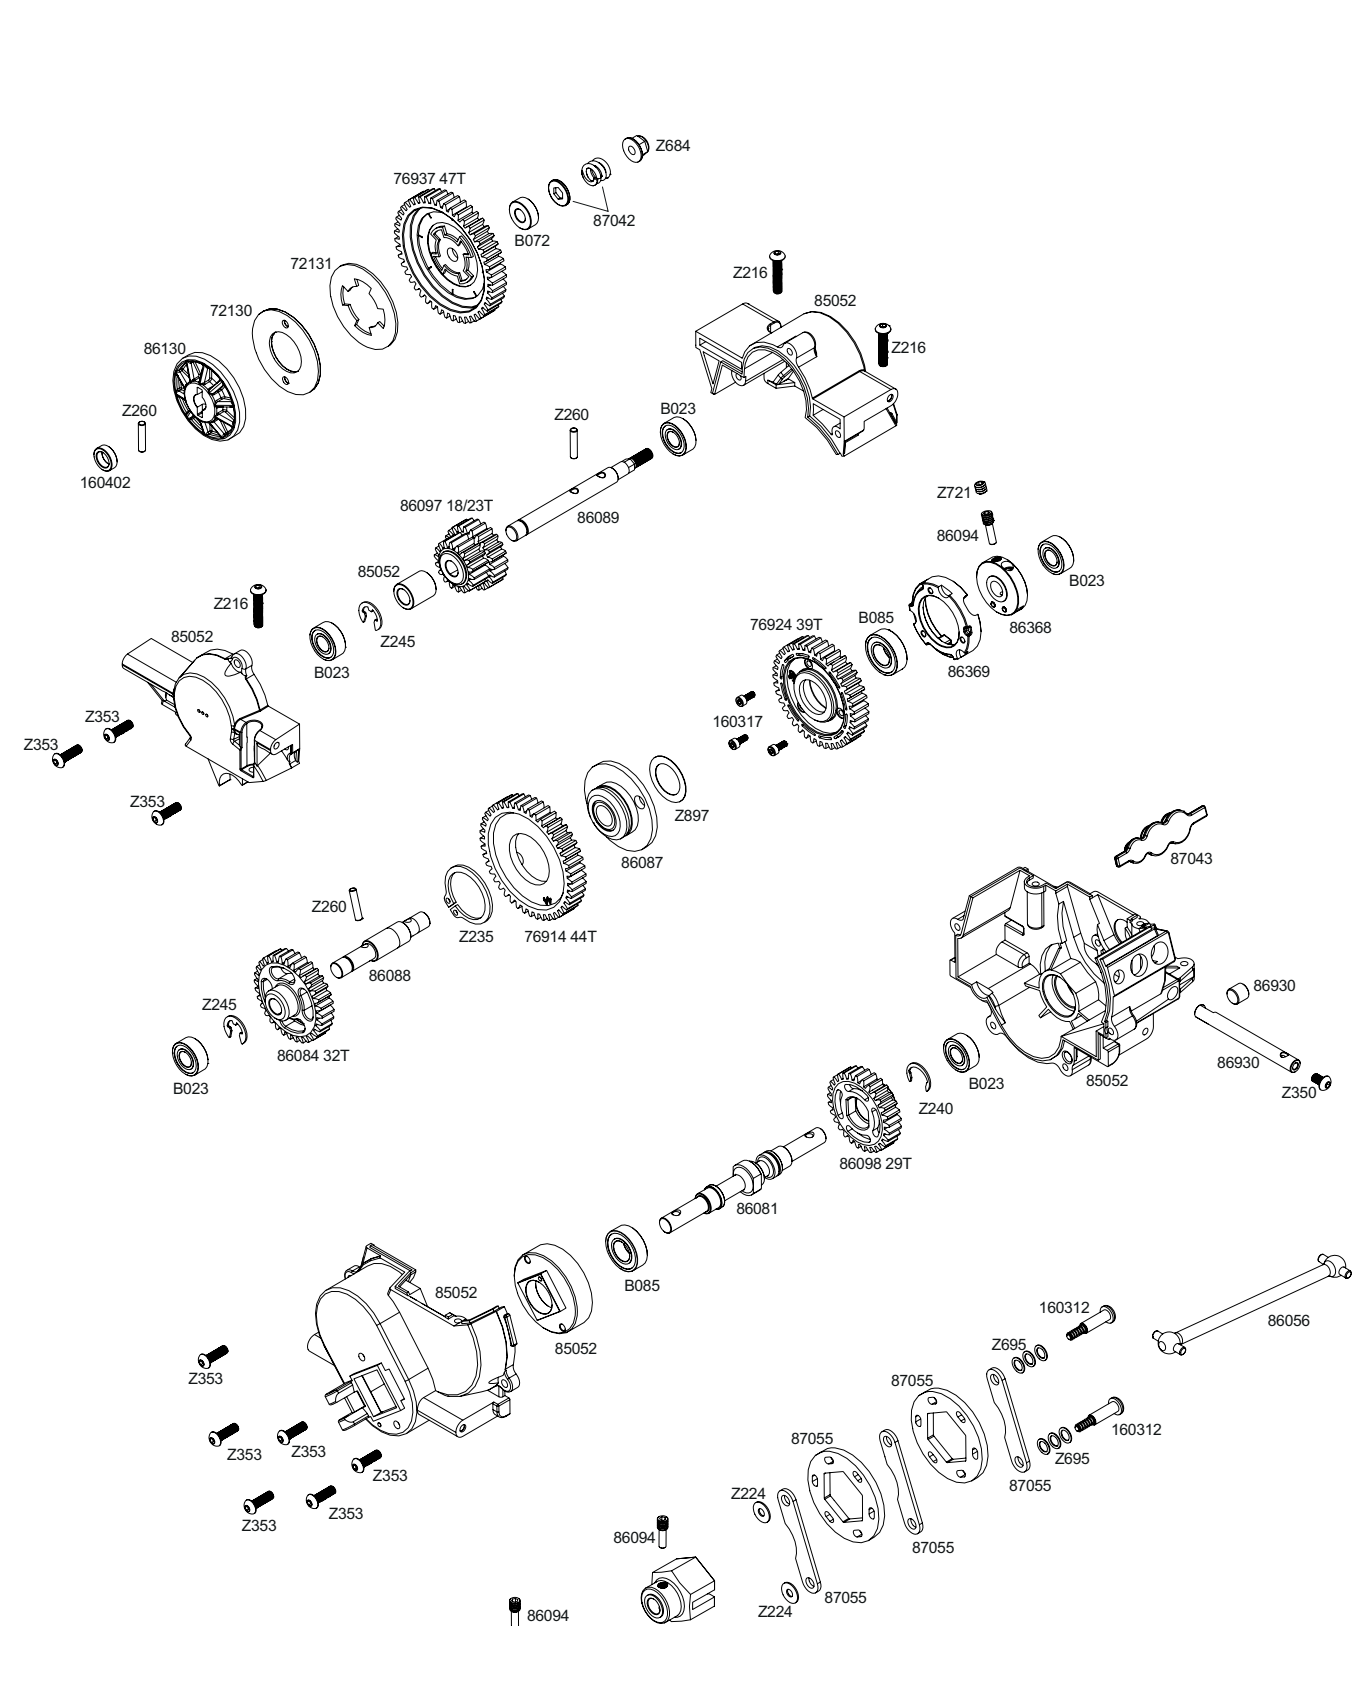

Chassis Assembly
Chassis

Montage du châssis
シャーシ展開図

Transmission Assembly
Zusammenbau des Antriebs

Montage de la transmission
駆動系展開図

En Parts List

Parts #	Description	Parts #	Description
1504	Glow Plug Cold R5	94554	Button Head Screw M4x10mm (Hex Socket/10pcs)
6122	Body Pin (6mm/Medium/20pcs)	94556	Button Head Screw M4x16mm (Hex Socket/10pcs)
6163	Servo Tape 20x100mm (10pcs)	100559	Button Head Screw M3x14mm (Hex Socket/10pcs)
6203	Body Pin (8mm/Black/Large/20pcs)	100948	Shock Body Set (113-157mm)
6561	Spring 18x20x1.7x5 (Black/2pcs)	100949	Shock Parts Set
6811	O-Ring 6x9.5x1.9mm (Black/8pcs)	100950	Shock Shaft 3.5x90mm (4pcs)
6899	O-Ring 5x8x1.5mm (6pcs)	100961	Shock Cap Set
67492	17mm Wheel Nut (Black/4pcs)	102365	Big Bore Sport Shock Set (Assembled/Savage)
68186	HD Fuel Tube	105551	Sintered Bulletproof Diff Bevel Gear 29T/9T Set
72130	Stainless Steel Slipper Plate	105891	Upper Arm Brace 4x54x3mm (Orange/2pcs)
72131	Slipper Clutch Pad (2pcs)	105892	Bulkhead Lower Plate 2.5mm (Orange)
72367	Brake Spring 4x5x20mm (2pcs)	105893	Lower Arm Brace 4x54x3mm (Orange/2pcs)
73961	Main Chassis 2.5mm (Savage X/Gray/Left)	105894	Steering Post 12x47mm (Orange)
73962	Main Chassis 2.5mm (Savage X/Gray/Right)	105895	Shaped Exhaust Gasket (Black/2pcs)
75075	Silicone O-Ring S4 (3.5x2mm/12pcs)	105896	Engine Plate 2.5mm (7075/Orange)
75080	O-Ring 7x11x2.0mm (Black/8pcs)	107828	Pullstart 14mm Hex (G/F Series)
76914	Transmission Gear 44 Tooth (1M/2 Speed)	107829	One Way Bearing 14mm Hex For Pullstart/Rotostart
76924	Transmission Gear 39 Tooth (Savage HD 2 Speed)	107908	Flat Head Screw M4x30mm (Hex Socket/6pcs)
76937	Spur Gear 47 Tooth (1M)	111595	Nitro Star F4.6 V2 Engine With Pullstart
80575	Receiver Switch	120018	HPI SS-20WR Servo (Water-Resistant/6.0V/6.5kg/Plastic Geared)
85048	Upright Set	120019	HPI SS-30MGWR Servo (Water-Resistant/6.0V/8kg/Metal Geared)
85050	Shock Parts/Rod End Set (2 Shocks)	120043	HPI TF-41 2.4GHz Transmitter (3Ch)
85052	Center Gear Box Case	160104	GT-6 Sportcab Painted Truck Body (Grey/Orange)
85058	Steering Crank/Servo Saver Set	160108	GT-6 Body Accessory Set
85231	Shock Spacer Parts Set	160122	Bumper Set
85234	Skid Plate/Body Mount/Shock Tower Set	160136	Super HD Axle 8x11x42mm (2pcs)
85235	Gear Box/Bulkhead Set	160138	17mm Hex Hub Adaptor (Orange/2pcs)
85236	Radio Box Set	160139	Cup Joint 6x13x20mm (2pcs)
85237	Radio Box Parts Set	160140	Savage X 17mm Hex Hub Conversion Set
85238	Suspension Arm Set	160147	Havok Wheel Black (3.8inx71mm/2pcs)
85239	Roll Cage Set	160305	HPI RF-50N Receiver
86056	Dogbone 8x84mm (Black)	160312	Step Screw M3x19mm (Hex Socket/4pcs)
86057	Dogbone 8x78mm (Black)	160313	Step Screw M3x14mm (Hex Socket/4pcs)
86059	Ball 6.8x7.3x3mm (Black/4pcs)	160314	Step Screw M3x20mm (Hex Socket/4pcs)
86060	Engine Mount	160315	Step Screw M4x20mm (Hex Socket/4pcs)
86061	Exhaust Header (Rear Exhaust)	160316	TP. Flanged Screw M2.6x12mm (Hex Socket/6pcs)
86071	Flange Shaft 4x62mm (Black/2pcs)	160317	Cap Head Screw M2x5mm (1.5mm Hex Socket/10pcs)
86073	Shaft 4x78mm (Silver/2pcs)	160355	Tredz Terrahex Tire 160x90/3.8in (2pcs)
86074	Shaft 4x46mm (Silver/2pcs)	160361	Wheel Wrench Extender (17mm)
86076	Pilot Nut 1/4-28x8.5mm (Black)	160362	Cross Wrench Small (Plastic)
86077	Collet 7x6.5mm (Brass/2pcs)	160364	Turnbuckle Wrench
86079	Engine Mount Brace 7x7x74mm (2pcs)	160380	Flat Head Screw M3x25mm (Hex Socket/10pcs)
86081	Gear Shaft 6x12x78mm (Black)	160402	Washer 6x9x2.9mm (2pcs)
86083	Cup Joint 8x19mm (Black/1pc)	A992	Heavy-Duty Clutch Bell 17 Tooth (1M)
86084	Drive Gear 32 Tooth (1M)	B021	Ball Bearing 5x10x4mm (2pcs)
86087	Clutch Gear Holder With One-Way (Silver)	B023	Ball Bearing 6x13x5mm (2pcs)
86088	Idler Shaft 6x8x45mm (Black)	B032	Ball Bearing 10x16x5mm (2pcs)
86089	Drive Shaft 6x70mm (Black)	B072	Metal Bushing 5x11x4mm (6pcs)
86090	Steering Crank Post 6x49mm (Black/2pcs)	B085	Ball Bearing 8x16x5mm (2pcs)
86094	Screw Shaft M4x2.5x12mm (Black/6pcs)	Z082	Flat Head Screw M3x8mm (Hex Socket/10pcs)
86095	Screw Shaft M5x3x18mm (Black/6pcs)	Z084	Flat Head Screw M3x12mm (Hex Socket/10pcs)
86097	Drive Gear 18-23 Tooth (1M)	Z085	Flat Head Screw M3x15mm (Hex Socket/10pcs)
86098	Idler Gear 29 Tooth (1M)	Z086	Flat Head Screw M3x18mm (Hex Socket/10pcs)
86099	Diff Case Washer 0.7mm (6pcs)	Z150	Antenna Pipe Set
86110	Tuned Pipe (Composite Nylon/Savage)	Z216	Button Head Screw M3x15mm (Hex Socket/4pcs)
86112	Aluminum Inner Cone	Z224	Washer M3x8mm (10pcs)
86130	Slipper Clutch Hub (Savage)	Z235	C Clip 20mm (4pcs)
86171	Metal Spacer Set 5x7.5x3mm	Z240	C Clip 8mm (4pcs)
86246	Super Heavy Duty Drive Shaft 11x123mm (2pcs)	Z243	E-Clip E3mm (10pcs)
86248	Super Heavy Duty Diff Shaft 9x11x34mm (2pcs)	Z245	E-Clip E5mm (10pcs)
86271	Flywheel 34mm (3 Pin)	Z260	Pin 2.5x12mm (12 pcs)
86322	Cup Joint 6x19x21mm	Z272	Pin 3.0x17mm (8pcs)
86356	Brake Linkage Set	Z303	Cap Head Screw M3x42mm (Black/6pcs)
86368	Clutch Holder (Savage HD 2 Speed/Assembled/Black)	Z350	Button Head Screw M3x5mm (Hex Socket/10pcs)
86369	Clutch Hub (Savage Heavy Duty 2 Speed)	Z352	Button Head Screw M3x8mm (Hex Socket/10pcs)
86551	Shock Spring 18x80x1.8mm 14.5 Coils (Pink 134gF/mm)	Z353	Button Head Screw M3x10mm (Hex Socket/10pcs)
86803	Joint Post 4x6x74mm	Z356	Button Head Screw M3x18mm (Hex Socket/10pcs)
86827	Alloy Diff Case	Z421	Cap Head Screw M2.6x8mm (12pcs)
86930	Steel Brake Cam / Piston Set (Black)	Z542	Cap Head Screw M3x8mm (12pcs)
87027	Rubber Cap 10x11mm (Black)	Z543	Cap Head Screw M3x10mm (6pcs)
87042	Spring 4.9x8x7mm/Washer 4.3x10x1.0mm (Hex Hole) Set	Z544	Cap Head Screw M3x12mm (6pcs)
87043	Rubber Cap For Gear Box (2pcs)	Z547	Cap Head Screw M3 x 20mm (Black/6pcs)
87052	Silicone Exhaust Coupling 15x25x40mm (Black)	Z562	TP. Flanged Screw M3x10mm (Hex Socket/10pcs)
87054	Exhaust Manifold Spring 4.9x76x0.7mm (2pcs)	Z661	Lock Nut M2.6 (4pcs)
87055	Dual Fiberglass Brake Disk 19x35x2.5mm/Plate Set	Z663	Lock Nut M3 (6pcs)
87058	Rubber Tube 3x8x10mm (Shaped/Black/8pcs)	Z684	Flange Lock Nut M4 (4pcs)
87149	Racing Fuel Tank (160cc/No Primer)	Z685	Washer 2.7x6.7x0.5mm (10pcs)
87151	PTFE Clutch Shoe/Spring Set (3pcs)	Z694	Washer M5x10x0.5mm (10pcs)
87193	4 Bevel Gear Differential Conversion Set (1 Set)	Z695	Washer 4x6x0.3mm (10pcs)
87194	Shaft For 4 Bevel Gear Diff 4x27mm (4pcs)	Z721	Set Screw M4x4mm (4pcs)
87198	Air Cleaner (21+ Size)	Z740	Set Screw M5x4mm Black
87199	Air Cleaner Sleeve Set (For #87198)	Z792	Cap Head Screw M4x8mm (6pcs)
87204	Air Cleaner Foam Element Set (For #87198)	Z877	Washer 8x10x0.2mm (10pcs)
87500	Bladder 16x5mm (Flat Type/4pcs)	Z892	Washer 10x12x0.2mm (10pcs)
87524	Rubber Bump Stop (4pcs)	Z897	Washer 12x18x0.2mm (6pcs)
87546	Glow Plug Wrench (7/8/10/17mm)		
93535	Turnbuckle M4x70mm (4pcs)		
94398	Cap Head Screw M3x55mm (6pcs)		
94531	Flat Head Screw M4x15mm (Hex Socket/10pcs)		