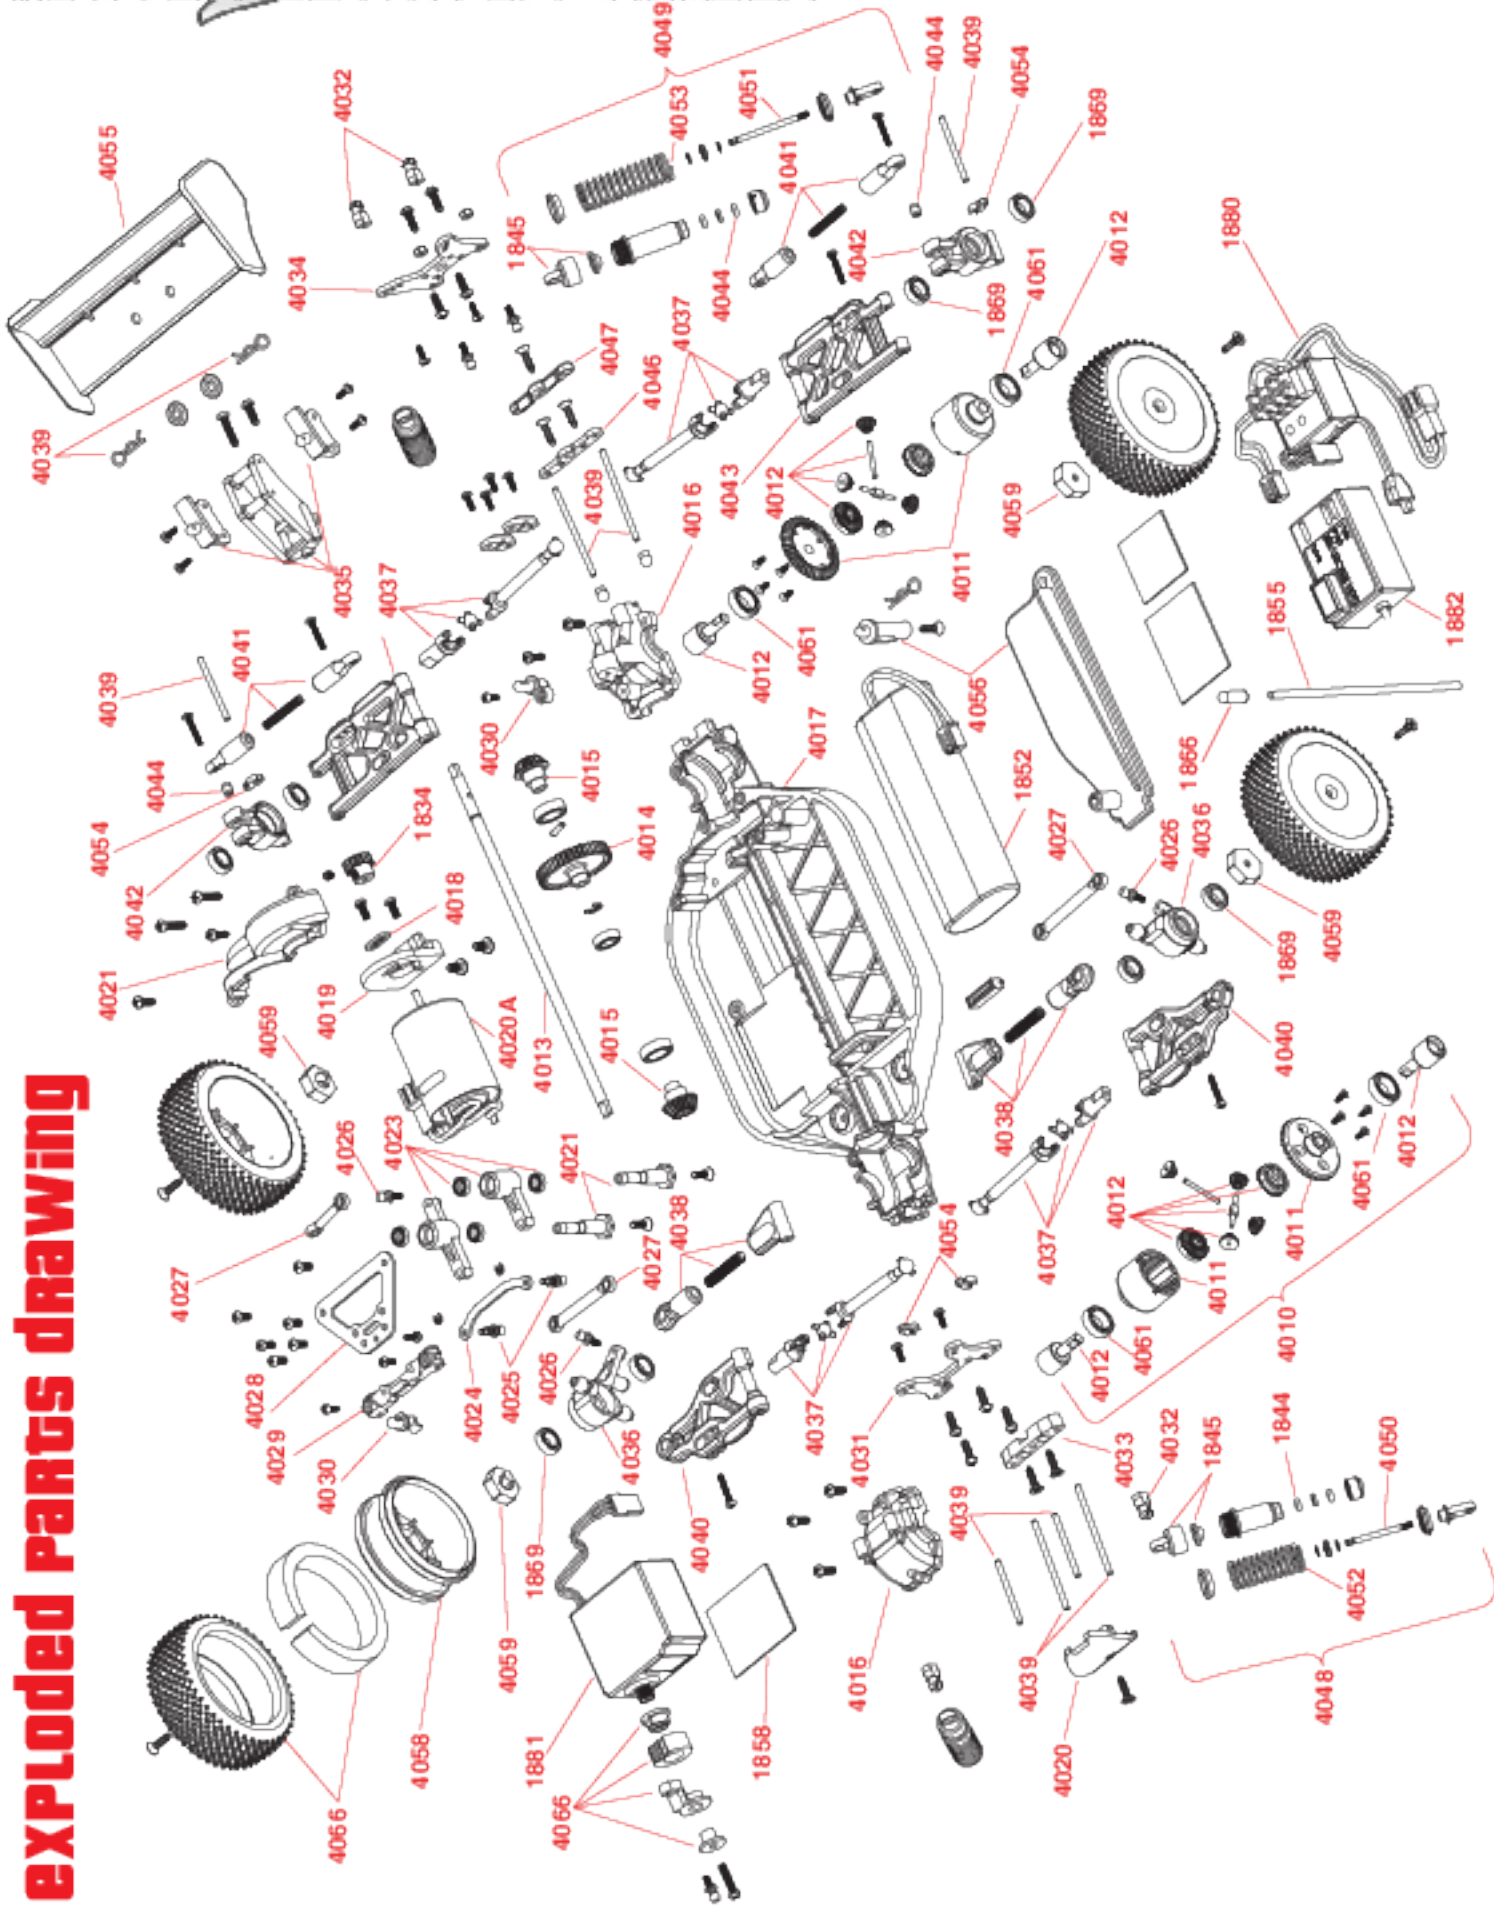

# FXC

## MINI CROSS BUGGY

WITH 2x4 TRACK AND FRONT

**EXPLODED PARTS DRAWING**