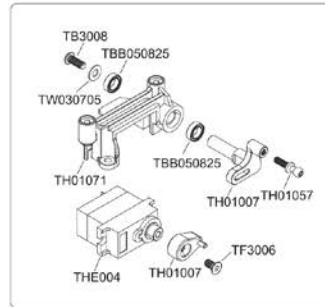

Servo Assembly A