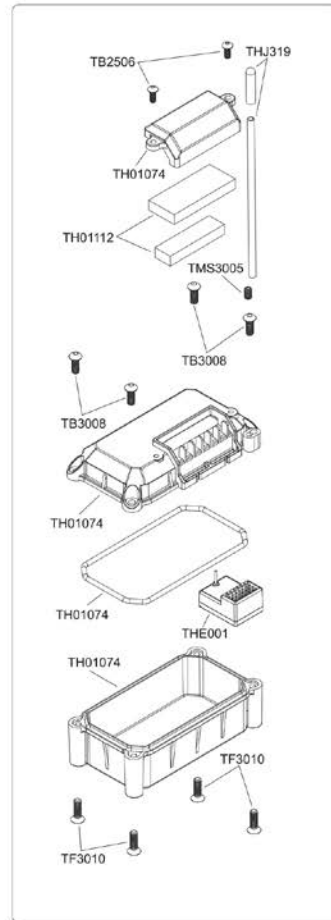

Receiver box Assembly