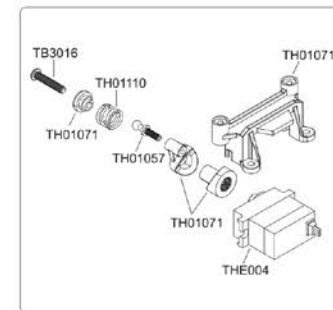

Servo Assembly B