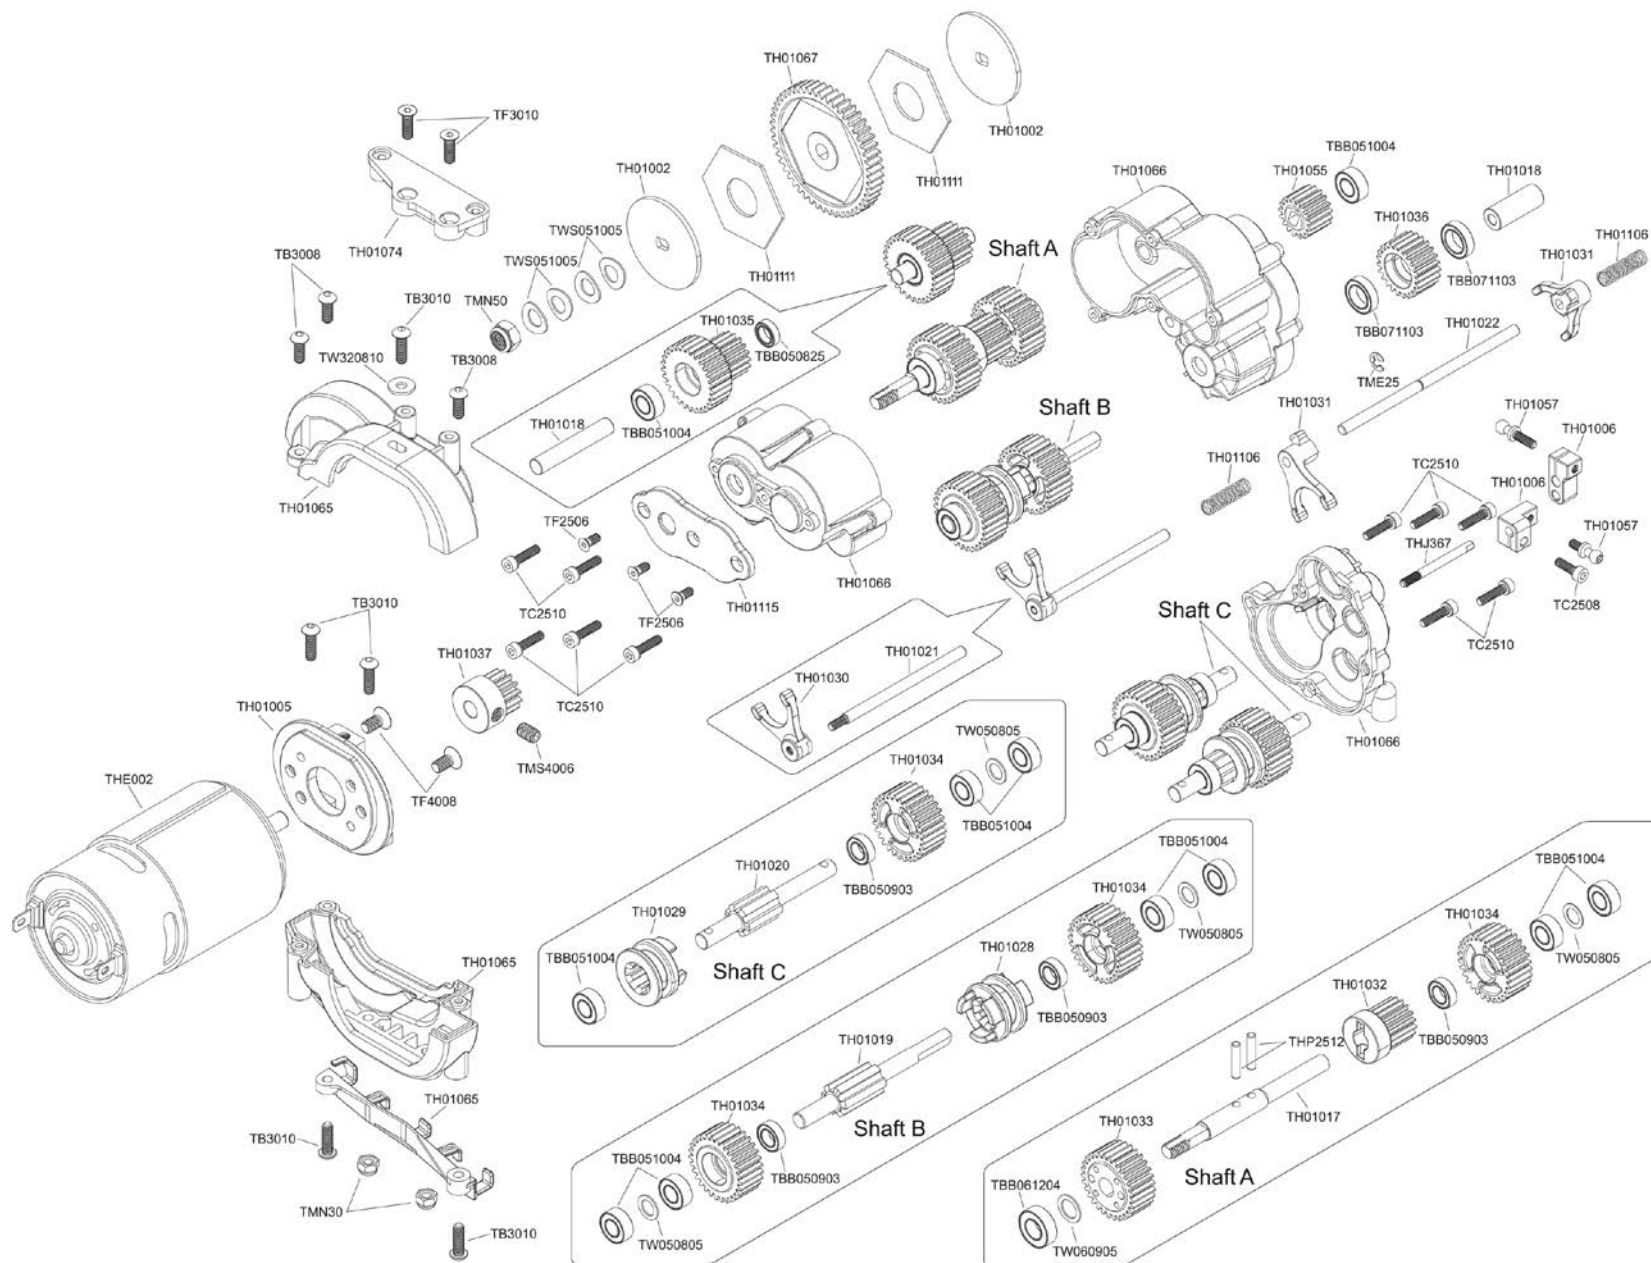

# 1:8 Adventure Crawler Pro neon green 2.4 GHz

**MONTAGEANLEITUNG • ASSEMBLY INSTRUCTIONS**

MONTAGE GETRIEBE • TRANSMISSION ASSEMBLY

MONTAGE SERVO • SERVO ASSEMBLY

Steering servo Assembly

Receiver box Assembly