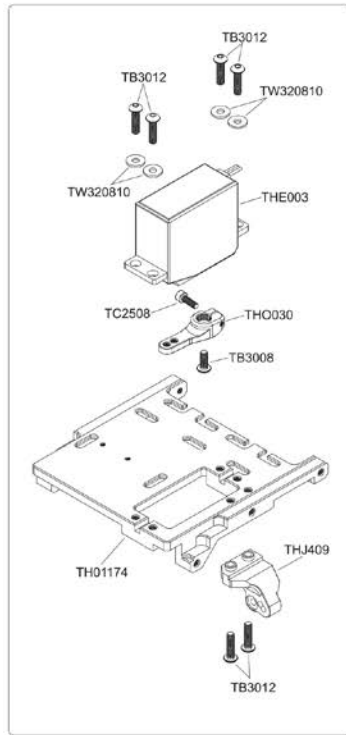

MONTAGE SERVO • SERVO ASSEMBLY

Steering servo Assembly