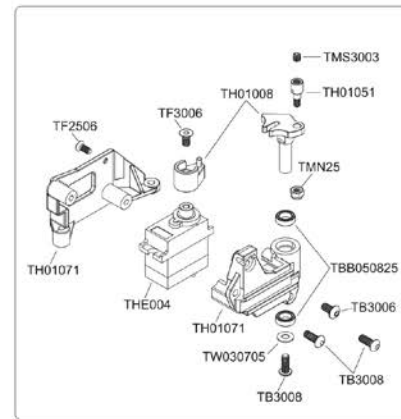

Servo Assembly C