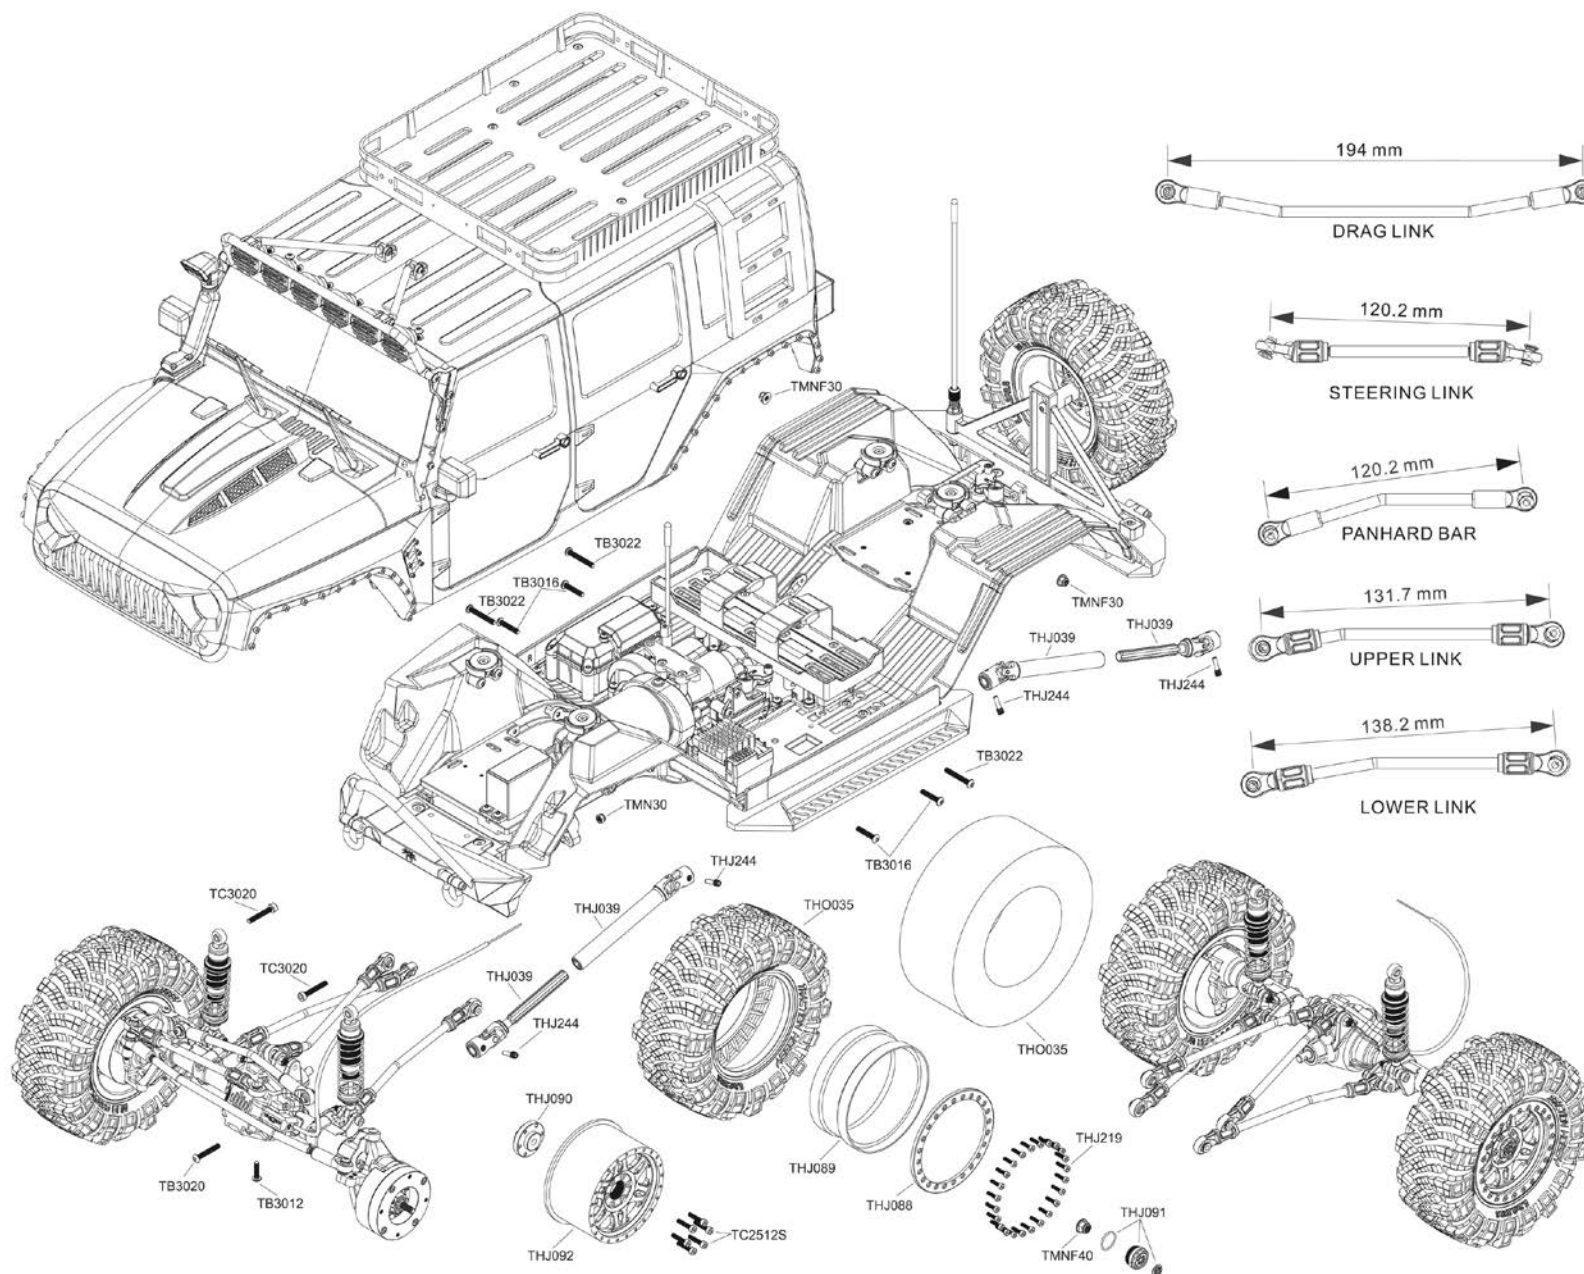

## ERSATZTEILE / SPARE PARTS

TH01002	Steel disc	THJ270	Body decoration set
TH01005	Transmission motor mount	THJ274	Solid axle set front
TH01006	Ball mount set	THJ275	Solid axle set rear
TH01007	2WD/4WD servo arm	THJ276	Bearing seat
TH01008	Differential lock servo arm	THJ277	Differential lock set
TH01017	Transmission first shaft	THJ278	12T Bevel gear set
TH01018	Transmission shaft set	THJ279	36T Bevel gear
TH01019	Transmission 2-speed shaft	THJ280	Diff gear set
TH01020	Transfer case shaft	THJ295	Ball 5,5mm
TH01021	2-Speed link	THJ296	Ball 5,8mm
TH01022	Transfer case link	THJ297	Down threaded stainless steel link
TH01028	2-Speed synchronizer	THJ298	Up threaded stainless steel link
TH01029	Transfer case synchronizer	THJ299	Front threaded stainless steel link
TH01030	2-Speed shift fork	THJ300	Steering threaded Stainless steel link
TH01031	Transfer case fork	THJ301	Servo threaded Stainless steel link
TH01032	Drive gear 17T	THJ305	Front cable set
TH01033	Drive gear 29T	THJ306	Rear cable set
TH01034	Gear 29T	THJ307	Chassis rail set
TH01035	Gear 17-29T	THJ308	Magnet set
TH01036	Gear 23T	THJ312	Spring D2,6x12,7mm
TH01037	Pinion gear 14T	THJ315	Pin 2,0x21mm
TH01048	King pin bushing	THJ318	Pin 3x23mm
TH01051	Cable mount	THJ319	Antenna pipe set
TH01065	Transmission housing mount	THJ365	Double side tape kit
TH01066	Transmission housing	THJ367	Gearshift pin
TH01067	Spur gear 50T	THJ369	Clear body set
TH01071	Servo mount set	THJ369-RD	Painted body red
TH01074	Box&Battery tray	THJ369-BL	Painted body blue
TH01106	Spring D4,3x16mm	THJ369-GY	Painted body gun gray
TH01110	Servo saver spring	THJ406	Antenna set
TH01111	Slipper pad	THJ407	Front up threaded stainless steel link
TH01112	Double side tape&EVA kit	THJ409	Toe Link mount
TH01115	Transmission strengthen mount	THJ410	Knuckle carrier
TH01057	Ball 4mm	THJ411	Steering knuckles
TH01159	Hex hub	THJ412	Rear portal axle
TH01173	Skid plates	THJ413	Weight block 108g
TH01174	Steering servo mount	THJ414	Weight block 82g
TH01175	Rear brace set	THJ415	Universal axle set
TH01176	Linkage mount	THJ416	Straight axle Shaft
TH01177	Floor pans	THJ417	Portal axle output shaft
TH01178	Luggage rack	THJ418	Gear set 17T-23T
TH01179	Snokle	THJ423	Shock absorber body
TH01180	Shift linkage	THJ424	Shock shaft
THE001	TH-GT5 transmitter	THJ425	spring D17x60mm
THE002	775 Brushed motor	THO006	Aluminum differential housing
THE003	TH1036 HV servo	THO027	Blade side frame
THE004-HV	TH1623 HV servo	THO028	Armor wheel lintel
THE007	LED light system set	THO029	Angry face
THJ030	Spare wheel bracket	THO030	Steering arm
THJ039	Drive shaft	THO031	Wiper
THJ049	Shock upper cap	THO032	Lamp cover
THJ050	Shock cap nut	THO034	Mudguard
THJ051	Adjusting nut	THO035	All terrain tire
THJ052	Spring mount set	THO036	Axle cover
THJ054	Shock spacer	THP2512	Pin 2,5x12mm
THJ055	Shock piston	TB2010	M2x10 Button head screw
THJ056	Spacer	TB2504	M2,5x4 Button head screw
THJ057	Ball end 5.8mm	TB2506	M2,5x6 Button head screw
THJ058	Ball 7mm	TB2508	M2,5x8 Button head screw
THJ060	Linkage ball end 7mm	TB2510	M2,5x10 Button head screw
THJ062	Roll-cage sides	TB3004	M3x4 Button head screw
THJ063	Light bar set	TB3006	M3x6 Button head screw
THJ064	Roll-cage top	TB3008	M3x8 Button head screw
THJ065	Radiator	TB3010	M3x10 Button head screw
THJ066	Front car wheel trims	TB3012	M3x12 Button head screw
THJ067	Rear car wheel trims	TB3014	M3x14 Button head screw
THJ068	Lamp-shade	TB3016	M3x16 Button head screw
THJ070	O-ring set	TB3018	M3x18 Button head screw
THJ077	Velcro 170mm	TB3020	M3x20 Button head screw
THJ078	Brushed ESC 80A	TB3022	M3x22 Button head screw
THJ080	Velcro strap 20x200mm	TB3028	M3x28 Button head screw
THJ088	KX Hub rim	TB4012	M4x12 Button head screw
THJ089	Inner rim	TB4040	M4x40 Button head screw
THJ090	KX Hub carrier	TC1604S	M1,6x4 Cap head screw(silver)
THJ091	KX Hub cap	TC1605	M1,6x5 Cap head screw
THJ092	KX Wheel hub	TC2004S	M2x4 Cap head screw(silver)
THJ244	M4x2,5x12mm screw shaft	TC2006	M2x6 Cap head screw
THJ246	Differential Pads	TC2008S	M2x8 Cap head screw(silver)
THJ259	Linkage ball set	TC2508	M2,5x8 Cap head screw
THJ262	Front bumper set	TC2510	M2,5x10 Cap head screw
THJ263	Rear bumper set	TC2512	M2,5x12 Cap head screw
THJ266	Shock hoops set	TC2512S	M2,5x12 Cap head screw(silver)
THJ267	Body mount set	TC2514	M2,5x14 Cap head screw