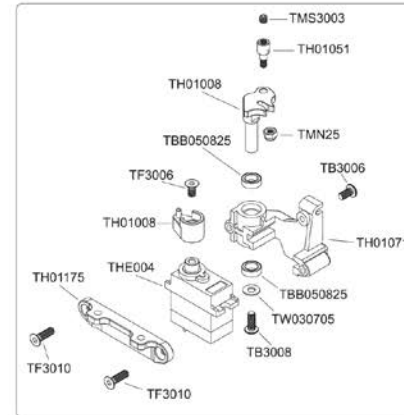

Servo Assembly D